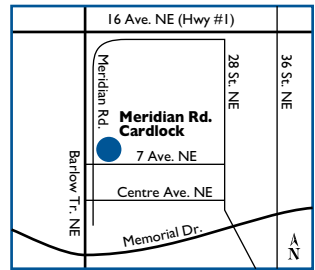

Calgary (2)

Cardlock

2504 - 7 Ave. NE

P: (403) 272-4745 F: (403) 272-2722

GPS – Long: -114.00117690 Lat: 51.0586012200

HOURS OF OPERATION:

Monday to Friday 6 am - 10 pm;

Saturday 7 am - 9 pm; Sunday 8 am - 6 pm;

Cardlock operates 24 hours/day, 7 days/week

Site# 4303

ROUTE COMMANDER PRODUCTS AVAILABLE:

Diesel, Marked Diesel, Gasoline, Lubes

PRODUCTS & SERVICES AVAILABLE:

NEAREST HUSKY ROUTE COMMANDER FACILITIES:

N	Calgary, AB	3 km
E	Strathmore, AB.....	45 km
SE	Medicine Hat, AB.....	287 km
SW	Cranbrook, BC.....	389 km
W	Golden, BC.....	267 km

Calgary (3)

Cardlock

Robertson Bulk Sales Calgary Ltd.

6811 - 52 St. SE

P: (403) 531-5700 F: (403) 543-1360

GPS – Long: -113.95926400 Lat: 50.9936790000

HOURS OF OPERATION:

Monday to Friday 7:30 am - 5 pm;

Saturday 9 am - 12 pm; Sunday closed;

Cardlock operates 24 hours/day, 7 days/week