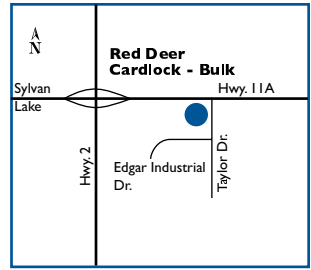

Red Deer

Cardlock - Bulk Plant
L & R Distributors Ltd.
8120 Edgar Industrial Dr.
P: (403) 347-4062 F: (403) 341-3212
GPS – Long: -113.83886750 Lat: 52.3158973300

HOURS OF OPERATION:

Monday - Friday 7:30 am - 5 pm;
Saturday - Sunday closed;
Cardlock operates 24 hours/day, 7 days/week

Site# 5200

ROUTE COMMANDER PRODUCTS AVAILABLE:

Diesel, Marked Diesel, Gasoline, Marked Gasoline, Lubes

PRODUCTS & SERVICES AVAILABLE:

NEAREST HUSKY ROUTE COMMANDER FACILITIES:

- N Blackfalds, AB ..... 10 km
- N Nisku, AB ..... 121 km
- N Edmonton, AB ..... 148 km
- S Calgary, AB ..... 149 km

Rycroft

Cardlock
4923 - 43 St.
P: (780) 765-2969 F: (780) 765-2944
GPS – Long: -118.6985063 Lat: 55.7564375