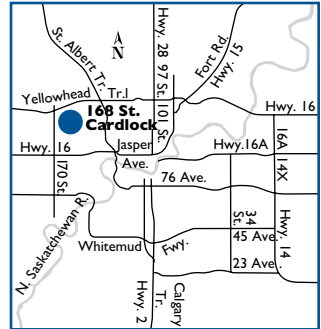

ROUTE COMMANDER PRODUCTS AVAILABLE:

Diesel

PRODUCTS & SERVICES AVAILABLE:

NEAREST HUSKY ROUTE COMMANDER FACILITIES:

E	Lloydminster, AB	254 km
S	Nisku, AB	45 km
W	Edson, AB	191 km
W	Edmonton (1), AB.....	16 km