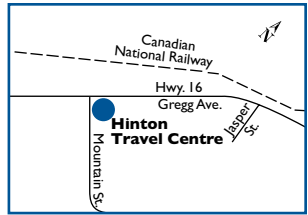

Hinton

Travel Centre

511 Gregg Ave. Hwy. 16 W.

P: (780) 865-2881 F: (780) 865-1092

GPS – Long: -117.59954400 Lat: 53.3961570000

Site# 3980

HOURS OF OPERATION:

24 hours/day, 7 days/week

Restaurant: Monday - Sunday 7 am - 9 pm

ROUTE COMMANDER PRODUCTS AVAILABLE:

Diesel, Lubes, Gas

PRODUCTS & SERVICES AVAILABLE:

NEAREST HUSKY ROUTE COMMANDER FACILITIES:

N	Grande Prairie, AB	340 km
E	Edson, AB	88 km
SW	Blue River, BC	288 km
W	McBride, BC	242 km

Lethbridge

Cardlock

4207 - 2 Ave. N.

P: (403) 531-5700 F: (403) 543-1360

GPS – Long: -112.78746600 Lat: 49.7013860000