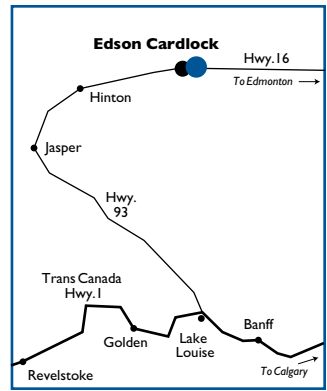

Edson

Cardlock - Bulk Plant
Garva Petroleum Ltd.
Hwy. 16 E. of Edson
P: (780) 712-4788 F: (780) 712-4798
GPS – Long: -116.54194200 Lat: 53.5843070000

HOURS OF OPERATION:
Monday to Friday 7 am - 5 pm;
Saturday 8 am - 12 pm;
Sunday closed;
Cardlock operates 24 hours/day, 7 days/week

ROUTE COMMANDER PRODUCTS AVAILABLE:
Diesel, Marked Diesel, Gasoline, Lubes

PRODUCTS & SERVICES AVAILABLE:

NEAREST HUSKY ROUTE COMMANDER FACILITIES:

- E Edmonton, AB ..... 184 km
- E Edmonton, AB ..... 190 km
- W Hinton, AB ..... 88 km