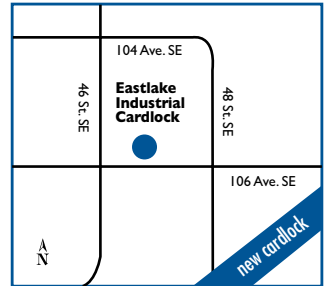

Calgary (4)

Cardlock

234090 Wrangler Rd. SE

P: (403) 531-5700 F: (403) 543-1360

GPS – Long: -113.90485500 Lat: 50.9828180000

HOURS OF OPERATION:

24 hours/day, 7 days/week

ROUTE COMMANDER PRODUCTS AVAILABLE:

Diesel, Marked Diesel, Gasoline

PRODUCTS & SERVICES AVAILABLE:

NEAREST HUSKY ROUTE COMMANDER FACILITIES:

N	Calgary, AB	5 km
E	Strathmore, AB	44 km
SE	Medicine Hat, AB	272 km
SW	Cranbrook, BC	377 km
W	Golden, BC	282 km

Site# 4222

Calgary (5)

Cardlock - Eastlake Industrial

5225 - 106 Ave. SE

P: (403) 236-5225 F: (403) 236-2161

GPS – Long: -113.9673963 Lat: 50.9579168

HOURS OF OPERATION:

Monday to Friday 5 am to 10 pm,

Saturday and Sunday, 6 am to 10 pm

Cardlock operates 24 hours/day, 7 days/week

ROUTE COMMANDER PRODUCTS AVAILABLE:

Diesel, Marked Diesel, Gasoline

PRODUCTS & SERVICES AVAILABLE:

NEAREST HUSKY ROUTE COMMANDER FACILITIES:

N	Calgary, AB	5 km
E	Strathmore, AB	49 km
SE	Medicine Hat, AB	273 km
SW	Cranbrook, BC	371 km
W	Golden, BC	279 km

Site# 4193