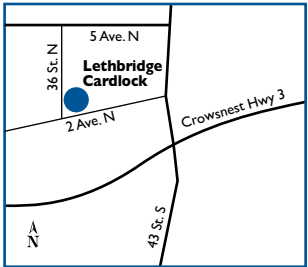

Site# 5299

HOURS OF OPERATION:

24 hours/day, 7 days/week

ROUTE COMMANDER PRODUCTS AVAILABLE:

Diesel, Marked Diesel, Gasoline

PRODUCTS & SERVICES AVAILABLE:

NEAREST HUSKY ROUTE COMMANDER FACILITIES:

N	Calgary, AB	210 km
E	Medicine Hat, AB	162 km
W	Cranbrook, BC	304 km