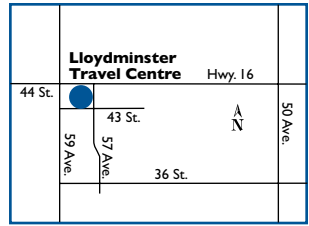

Lloydminster (1)

Travel Centre

5721 - 44 St.

P: (780) 872-7089 F: (780) 875-5203

GPS – Long: -110.02750210 Lat: 53.2778242300

HOURS OF OPERATION:

24 hours/day, 7 days/week

Restaurant: Monday - Sunday 5 am - 11 pm

ROUTE COMMANDER PRODUCTS AVAILABLE:

Diesel, Gasoline, Lubes

PRODUCTS & SERVICES AVAILABLE:

NEAREST HUSKY ROUTE COMMANDER FACILITIES:

E Saskatoon, SK ..... 270 km

SW Nisku, AB ..... 275 km

W Edmonton, AB ..... 245 km

Site# 4794

Lloydminster (2) King's Husky

King's Husky Cardlock - Bulk Plant

5310 - 52 St.

P: (780) 875-2266 F: (780) 875-1135

GPS – Long: -110.03699100 Lat: 53.2781930000

HOURS OF OPERATION:

Bulk Plant: Monday - Friday 7am - 5 pm;

Cardlock operates 24 hours/day 7days/week

ROUTE COMMANDER PRODUCTS AVAILABLE:

Diesel, Marked Diesel, Gasoline, Marked Gasoline, Lubes

PRODUCTS & SERVICES AVAILABLE:

* washrooms available during business hours

NEAREST HUSKY ROUTE COMMANDER FACILITIES:

E Saskatoon, SK ..... 270 km

SW Nisku, AB ..... 275 km

W Edmonton, AB ..... 245 km

Site# 4791