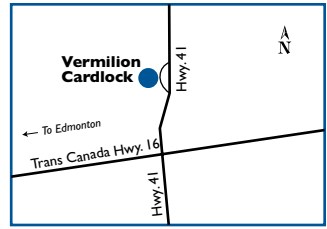

Vermilion

Cardlock - King's Husky

4403 - 52 St.

P: (780) 875-2266 F: (780) 875-1135

GPS – Long: -110.85922000 Lat: 53.3462600000

HOURS OF OPERATION:

Cardlock operates 24 hours/day, 7 days/week

Site# 8842