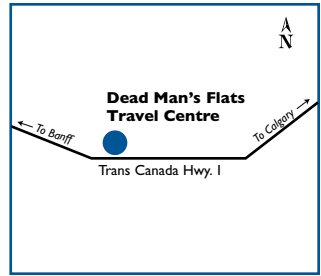

Dead Man's Flats

Dead Man's Flats Travel Centre
200 - 1 Ave., Trans Canada Hwy.
P: (403) 678-4333 F: (403) 678-4142
GPS – Long: -115.26441800 Lat: 51.0398060000

Site# 1225

HOURS OF OPERATION:

24 hours/day, 7 days/week;
Restaurant and convenience store: Monday - Sunday 6 am - 11 pm

ROUTE COMMANDER PRODUCTS AVAILABLE:

Diesel

PRODUCTS & SERVICES AVAILABLE:

NEAREST HUSKY ROUTE COMMANDER FACILITIES:

N	Red Deer, AB	239 km
E	Calgary, AB	98 km
S	Lethbridge, AB	315 km
SW	Cranbrook, BC	307 km
W	Golden, BC	170 km

Drayton Valley

Cardlock
5201 - 62 St.
P: (780) 413-1826 F: (780) 466-1554
GPS – Long: -114.97648820 Lat: 53.2259649700