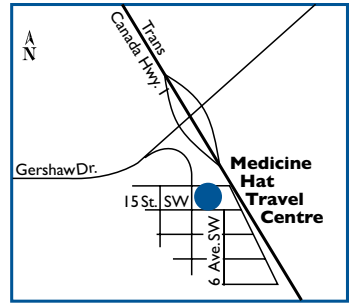

Travel Centre

561 - 15 St. S.W.

P: (403) 527-5561 F: (403) 527-8037

GPS – Long: -110.70006030 Lat: 50.0251721200

HOURS OF OPERATION:

24 hours/day, 7 days/week

Restaurant hours: Monday - Sunday 6 am - 10 pm

Site# 5229