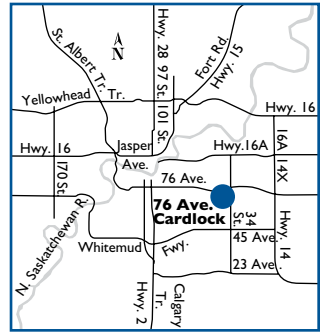

Edmonton (3)

Cardlock - Bulk Plant
(Brandon Petroleum Sales Ltd.)
3515 - 76 Ave.

P: (780) 413-1826 F: (780) 466-1554

TOLL FREE: 1-800-607-4355

GPS – Long: -113.39989200 Lat: 53.5122920000

HOURS OF OPERATION:

Monday - Friday 8 am - 5 pm;
Saturday and Sunday closed;
Cardlock operates 24 hours/day, 7 days/week

Site# 0734

ROUTE COMMANDER PRODUCTS AVAILABLE:

Diesel, Marked Diesel, Gasoline, Lubes

PRODUCTS & SERVICES AVAILABLE:

NEAREST HUSKY ROUTE COMMANDER FACILITIES:

NE	Grassland, AB	190 km
E	Lloydminster, AB	244 km
S	Nisku, AB	31 km
W	Edson, AB	215 km

Edmonton (4)

Cardlock
16002 - 114 Ave.

P: (780) 455-6677 F: (780) 455-6533

GPS – Long: -113.59783700 Lat: 53.5630270000