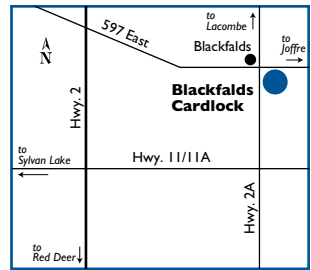

ROUTE COMMANDER PRODUCTS AVAILABLE:

Diesel, Gasoline

PRODUCTS & SERVICES AVAILABLE:

NEAREST HUSKY ROUTE COMMANDER FACILITIES:

N	Nisku, AB	112 km
S	Red Deer, AB	9 km
S	Calgary, AB	158 km

Site# 5204

Calgary (1)

PRODUCTS & SERVICES AVAILABLE:

NEAREST HUSKY ROUTE COMMANDER FACILITIES:

N	Red Deer, AB	149 km
E	Strathmore, AB	47 km
S	Calgary, AB	3 km
SW	Cranbrook, BC	391 km
W	Golden, BC	268 km

Site# 1171

Calgary (2)

Cardlock