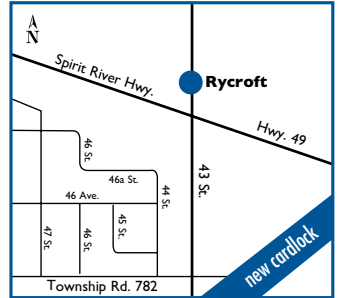

PRODUCTS & SERVICES AVAILABLE:

NEAREST HUSKY ROUTE COMMANDER FACILITIES:

- N Blackfalds, AB 10 km
- N Nisku, AB 121 km
- N Edmonton, AB 148 km
- S Calgary, AB 149 km

Rycroft

Cardlock
4923 - 43 St.
P: (780) 765-2969 F: (780) 765-2944
GPS – Long: -118.6985063 Lat: 55.7564375

HOURS OF OPERATION:

Store: 24 hours/day, 7 days/week;
 Cardlock operates 24 hours/day, 7 days/week

Site# 3522

ROUTE COMMANDER PRODUCTS AVAILABLE:

Diesel

PRODUCTS & SERVICES AVAILABLE:

NEAREST HUSKY ROUTE COMMANDER FACILITIES: