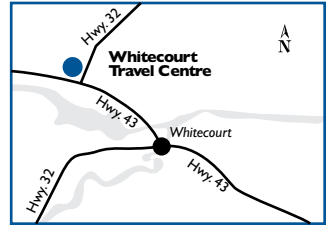

Site# 9058

ROUTE COMMANDER PRODUCTS AVAILABLE:

Diesel, Gasoline

PRODUCTS & SERVICES AVAILABLE:

* washrooms available during store/restaurant hours

NEAREST HUSKY ROUTE COMMANDER FACILITIES:

NE	Slave Lake, AB.....	197 km
SE	Edmonton, AB.....	180 km
S	Edson, AB.....	107 km
SW	Hinton, AB.....	194 km
NW	Grande Prairie, AB.....	280 km