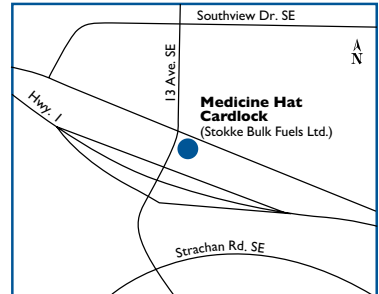

Site# 5228

ROUTE COMMANDER PRODUCTS AVAILABLE:

Diesel, Marked Diesel, Gasoline

PRODUCTS & SERVICES AVAILABLE:

* washrooms available during office hours

NEAREST HUSKY ROUTE COMMANDER FACILITIES:

E	Swift Current, SK	220 kms
W	Cranbrook, BC	468 kms
NW	Strathmore, AB	249 kms
NW	Calgary, AB	294 kms