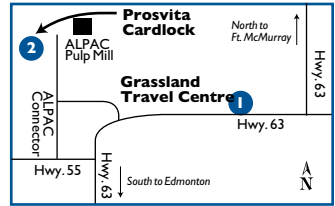

Site# 3542

HOURS OF OPERATION:

Monday to Friday 7 am - 9 pm;
Saturday 7 am - 3 pm; Sunday closed;
Cardlock operates 24 hours/day, 7 days/week

ROUTE COMMANDER PRODUCTS AVAILABLE:

Diesel, Gasoline, Lubes

PRODUCTS & SERVICES AVAILABLE:

NEAREST HUSKY ROUTE COMMANDER FACILITIES:

SE Grassland (1), AB ..... 20 km
SW Edmonton, AB ..... 190 km