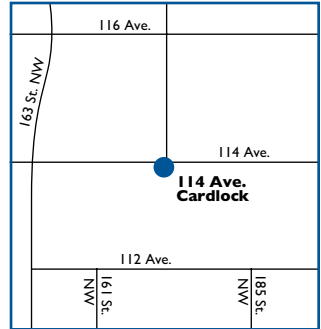

HOURS OF OPERATION:

Cardlock operates 24 hours/day, 7 days/week

Site# 5051

ROUTE COMMANDER PRODUCTS AVAILABLE:

Diesel

PRODUCTS & SERVICES AVAILABLE:

NEAREST HUSKY ROUTE COMMANDER FACILITIES:

NW	Edmonton (#2), AB	2 km
S	Nisku, AB	38 km
W	Edson, AB	193 km