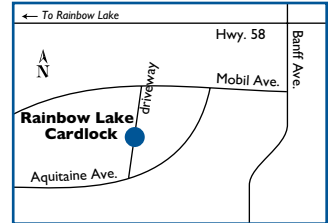

PRODUCTS & SERVICES AVAILABLE:

NEAREST HUSKY ROUTE COMMANDER FACILITIES:

S	Grande Prairie, AB	.....	580 km