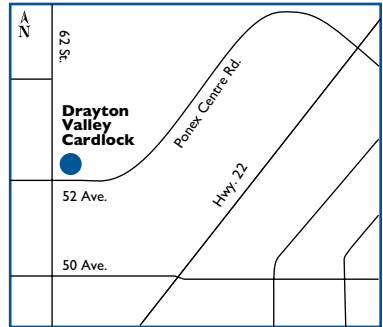

Site# 4193

Dead Man's Flats

Dead Man's Flats Travel Centre
200 - 1 Ave., Trans Canada Hwy.
P: (403) 678-4333 F: (403) 678-4142
GPS – Long: -115.26441800 Lat: 51.0398060000

Site# 1225

HOURS OF OPERATION:

24 hours/day, 7 days/week;
Restaurant and convenience store: Monday - Sunday 6 am - 11 pm

ROUTE COMMANDER PRODUCTS AVAILABLE:

Diesel

PRODUCTS & SERVICES AVAILABLE:

NEAREST HUSKY ROUTE COMMANDER FACILITIES:

N	Red Deer, AB	239 km
E	Calgary, AB	98 km
S	Lethbridge, AB	315 km
SW	Cranbrook, BC	307 km
W	Golden, BC	170 km

Drayton Valley

Cardlock
5201 - 62 St.
P: (780) 413-1826 F: (780) 466-1554
GPS – Long: -114.97648820 Lat: 53.2259649700

Site# 2510

HOURS OF OPERATION:

24 hours/day, 7 days/week

ROUTE COMMANDER PRODUCTS AVAILABLE:

Diesel, Marked Diesel, Gasoline

PRODUCTS & SERVICES AVAILABLE:

NEAREST HUSKY ROUTE COMMANDER FACILITIES:

NE	Nisku/Edmonton, AB	110/140 km
NW	Edson, AB	140 km
SE	Red Deer/Blackfalds, AB	161 km

Edmonton West (1)