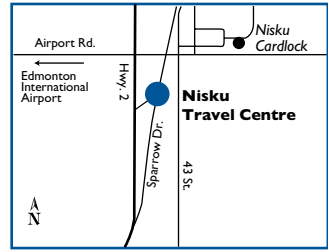

Nisku (Leduc)

Travel Centre

8020 Sparrow Dr.

P: (780) 986-7867 F: (780) 986-7898

GPS – Long: -113.52227300 Lat: 53.3094540000

HOURS OF OPERATION:

Cardlock operates 24 hours/day, 7 days/week

ROUTE COMMANDER PRODUCTS AVAILABLE:

Diesel, Marked Diesel, Gasoline

PRODUCTS & SERVICES AVAILABLE:

NEAREST HUSKY ROUTE COMMANDER FACILITIES:

NE	Edmonton, AB	.....	31 km
NE	Lloydminster, AB	.....	275 km
S	Red Deer, AB	.....	121 km
S	Blackfalds, AB	.....	115 km

Site# 5032

Rainbow Lake

Cardlock - Bulk Plant

Bateman Petroleum Sales Ltd.

25 Mobil Ave.

P: (780) 956-3444 F: (780) 956-3627

GPS – Long: -119.40648550 Lat: 58.4969408800

HOURS OF OPERATION:

Monday - Saturday 8 am - 5 pm;

Saturday 8 am - 12 pm;

Sunday closed;

Cardlock operates 24 hours/day, 7 days/week

ROUTE COMMANDER PRODUCTS AVAILABLE:

Diesel, Marked Diesel, Gasoline, Lubes

PRODUCTS & SERVICES AVAILABLE:

NEAREST HUSKY ROUTE COMMANDER FACILITIES:

S	Grande Prairie, AB	.....	580 km

Site# 6711