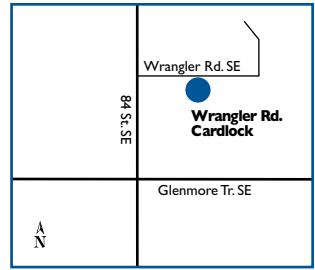

Calgary (4)

Cardlock

234090 Wrangler Rd. SE

P: (403) 531-5700 F: (403) 543-1360

GPS – Long: -113.90485500 Lat: 50.9828180000

HOURS OF OPERATION:

24 hours/day, 7 days/week

ROUTE COMMANDER PRODUCTS AVAILABLE:

Diesel, Marked Diesel, Gasoline

PRODUCTS & SERVICES AVAILABLE:

NEAREST HUSKY ROUTE COMMANDER FACILITIES:

N	Calgary, AB	5 km
E	Strathmore, AB	44 km
SE	Medicine Hat, AB	272 km
SW	Cranbrook, BC	377 km
W	Golden, BC	282 km

Site# 4222

Calgary (5)

Cardlock - Eastlake Industrial

5225 - 106 Ave. SE

P: (403) 236-5225 F: (403) 236-2161

GPS – Long: -113.9673963 Lat: 50.9579168

HOURS OF OPERATION:

Monday to Friday 5 am to 10 pm,

Saturday and Sunday, 6 am to 10 pm

Cardlock operates 24 hours/day, 7 days/week

ROUTE COMMANDER PRODUCTS AVAILABLE:

Diesel, Marked Diesel, Gasoline

PRODUCTS & SERVICES AVAILABLE:

NEAREST HUSKY ROUTE COMMANDER FACILITIES:

N	Calgary, AB	5 km
E	Strathmore, AB	49 km
SE	Medicine Hat, AB	273 km
SW	Cranbrook, BC	371 km
W	Golden, BC	279 km