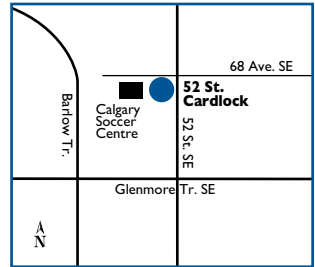

Site# 4304

ROUTE COMMANDER PRODUCTS AVAILABLE:

Diesel, Marked Diesel, Gasoline, Lubes

PRODUCTS & SERVICES AVAILABLE:

NEAREST HUSKY ROUTE COMMANDER FACILITIES:

N	Calgary, AB	11 km
E	Strathmore, AB.....	47 km
SE	Medicine Hat, AB.....	277 km
SW	Cranbrook, BC.....	376 km
W	Golden, BC.....	276 km