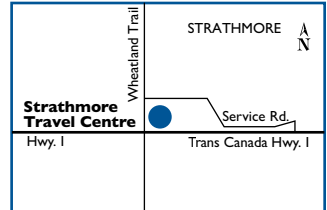

Strathmore

Travel Centre

Trans Canada Hwy. 1

P: (403) 934-3522 F: (403) 934-3892

GPS – Long: -113.39732600 Lat: 51.0397080000

HOURS OF OPERATION:

24 hours/day, 7 days/week;

Restaurant: 6 am - 10 pm