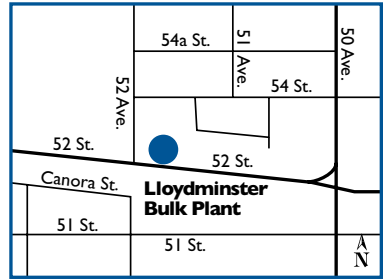

PRODUCTS & SERVICES AVAILABLE:

* washrooms available during business hours

NEAREST HUSKY ROUTE COMMANDER FACILITIES:

E Saskatoon, SK 270 km

SW Nisku, AB 275 km

W Edmonton, AB 245 km

Site# 4791

Medicine Hat (1)