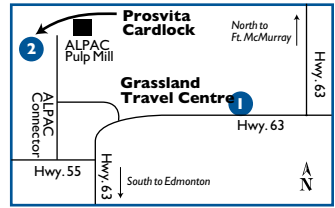

Grassland (1)

Travel Centre - Bulk Plant
Derko's Service Ltd.
N. side of Hwy. 63

P: (780) 525-3931 F: (780) 525-2250
GPS – Long: -112.41990 Lat: 54.491514

Site# 3541

HOURS OF OPERATION:

Monday to Friday 8 am - 5 pm;
Saturday 8 am - 1 pm; Sunday closed;
Cardlock operates 24 hours/day, 7 days/week

ROUTE COMMANDER PRODUCTS AVAILABLE:

Diesel, Marked Diesel, Gasoline, Marked Gasoline, Lubes

PRODUCTS & SERVICES AVAILABLE:

NEAREST HUSKY ROUTE COMMANDER FACILITIES:

SW Edmonton, AB ..... 190 km
NW Grassland (#2), AB ..... 20 km

Grassland - Prosvita (2)

Cardlock
Derko's Service Ltd.
N. of Hwy. 55 on
ALPAC Connector Rd.

P: (780) 525-2051 F: (780) 525-2022
GPS – Long: -112.52872 Lat: 54.533132