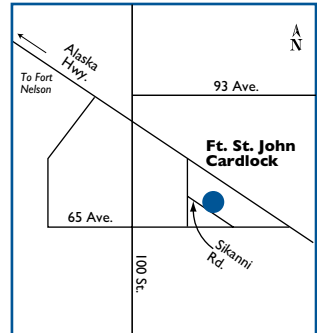

ROUTE COMMANDER PRODUCTS AVAILABLE:

Diesel, Marked Diesel, Gasoline

Site #3055

PRODUCTS & SERVICES AVAILABLE:

NEAREST HUSKY ROUTE COMMANDER FACILITIES:

N	Fort Nelson, BC	384 kms
E	Fort St. John Bulk Plant	3 kms
SE	Grande Prairie, AB	214 kms
SW	Prince George, BC	428 kms