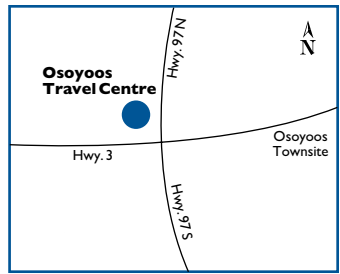

HOURS OF OPERATION:

24 hours/day, 7 days/week

ROUTE COMMANDER PRODUCTS AVAILABLE:

Diesel, Lubes

PRODUCTS & SERVICES AVAILABLE:

NEAREST HUSKY ROUTE COMMANDER FACILITIES:

N	Kelowna, BC	134 km
E	Cranbrook, BC	445 km
W	Hope (Flood), BC	253 km
W	Chilliwack, BC	299 km