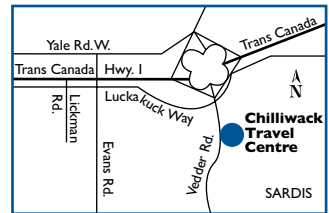

NEAREST HUSKY ROUTE COMMANDER FACILITIES:

S Hope (Flood), BC.....207 km

E Kamloops, BC.....84 km

N 150 Mile House, BC.....194 km

ADDITIONAL SERVICES:

Accommodations nearby

Site# 1125

Chilliwack

Diesel, Marked Diesel, Gasoline, Lubes

PRODUCTS & SERVICES AVAILABLE:

NEAREST HUSKY ROUTE COMMANDER FACILITIES:

NE Hope (Flood), BC.....46 km

E Osoyoos, BC.....299 km

W Port Coquitlam, BC.....84 km

W Port Kells (Surrey), BC.....65 km

ADDITIONAL SERVICES:

Coin - operated truck wash

Site# 1422

Cranbrook

Travel Centre

1604 Cranbrook St. N.

P: (250) 489-5012 F: (250) 489-8406

GPS – Long: -115.75102700 Lat: 49.5265452300