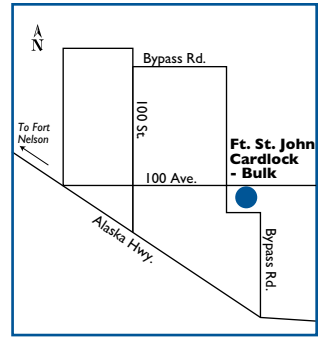

Fort St. John (1)

Cardlock – Bulk Plant
Smith Fuel Services Ltd.
9516 - 78 St.

P: (250) 785-3466 F: (250) 785-3467
GPS – Long: -120.80588340 Lat: 56.2392686300

HOURS OF OPERATION:

Monday to Friday 8 am - 5 pm;
Saturday 9 am - 12 pm; Sunday closed;
Cardlock operates 24 hours/day, 7 days/week

Site #3152

ROUTE COMMANDER PRODUCTS AVAILABLE:

Diesel, Marked Diesel, Gasoline, Lubes

PRODUCTS & SERVICES AVAILABLE:

NEAREST HUSKY ROUTE COMMANDER FACILITIES:

N	Fort Nelson, BC	383 km
SE	Grande Prairie, AB	214 km
SW	Prince George, BC	427 km

Fort St. John (2)

Cardlock
9516 Sikanni Rd.

P: (250) 785-3466 F: (250) 785-3467
GPS – Long: -120.82168720 Lat: 56.2389852800

HOURS OF OPERATION:

Cardlock operates 24 hours/day, 7 days/week