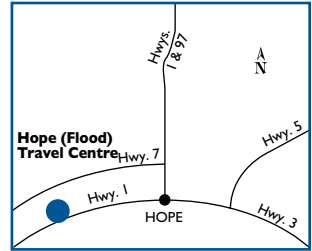

PRODUCTS & SERVICES AVAILABLE:

NEAREST HUSKY ROUTE COMMANDER FACILITIES:

N	Cache Creek, BC	207 km
NE	Kelowna, BC	255 km
E	Osoyoos, BC	253 km
W	Chilliwack, BC	46 km