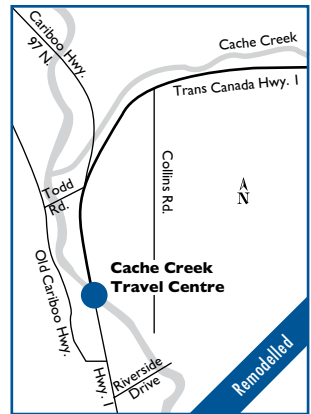

NEAREST HUSKY ROUTE COMMANDER FACILITIES:

S Hope (Flood), BC.....207 km

E Kamloops, BC.....84 km

N 150 Mile House, BC.....194 km

ADDITIONAL SERVICES:

Accommodations nearby

Site# 1125

Chilliwack