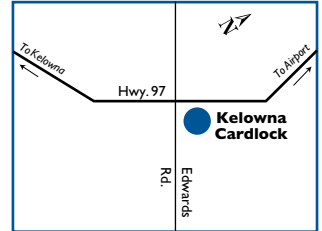

Kamloops

Cardlock

401 Paul Lake Rd.

P: (250) 372-0451 F: (250) 374-4657

GPS – Long: -120.31962780 Lat: 50.7106924600

HOURS OF OPERATION:

24 hours/day, 7 days/week

ROUTE COMMANDER PRODUCTS AVAILABLE:

Diesel, Gasoline, Lubes, Dyed Diesel Gasoline

PRODUCTS & SERVICES AVAILABLE:

NEAREST HUSKY ROUTE COMMANDER FACILITIES:

SW Hope (Flood), BC	216 km
E Sicamous, BC	145 km
SE Kelowna, BC	164 km
NW Cache Creek, BC	84 km
NE Blue River, BC	224 km

ADDITIONAL SERVICES:

Bakery and deli on site

Site #4348

Kelowna

Cardlock

150 Edwards Rd.

P: (250) 491-9256 F: (250) 491-9275

GPS – Long: -119.38518540 Lat: 49.9244638300

HOURS OF OPERATION:

Monday to Sunday 6 am - 10 pm;

Cardlock operates 24 hours/day, 7 days/week

ROUTE COMMANDER PRODUCTS AVAILABLE:

Diesel, Marked Diesel, Lubes

PRODUCTS & SERVICES AVAILABLE:

NEAREST HUSKY ROUTE COMMANDER FACILITIES:

NE Sicamous, BC	118 km
S Osoyoos, BC	134 km
SW Hope (Flood), BC	255 km
NW Kamloops, BC	164 km

ADDITIONAL SERVICES:

Coin - operated / time charge / full - serve truck wash

Site #4410