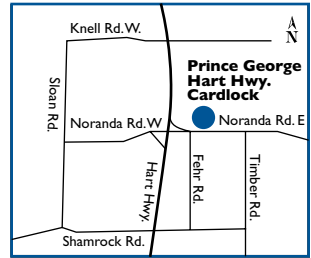

PRODUCTS & SERVICES AVAILABLE:

NEAREST HUSKY ROUTE COMMANDER FACILITIES:

N	Fort St. John, BC	432 km
E	McBride, BC	212 km
E	Blue River, BC	385 km
W	Terrace, BC	577 km
S	150 Mile House, BC	258 km

Site #6628

Prince George (3)

Cardlock

2180 Noranda Rd. E.

P: (250) 564-7600

GPS – Long: -122.76617200 Lat: 53.9655170000

HOURS OF OPERATION:

24 hours/day, 7 days/week

ROUTE COMMANDER PRODUCTS AVAILABLE:

Diesel, Marked Diesel, Gasoline

PRODUCTS & SERVICES AVAILABLE:

NEAREST HUSKY ROUTE COMMANDER FACILITIES:

N	Fort St. John, BC	427 km
E	McBride, BC	210 km
E	Blue River, BC	390 km
W	Terrace, BC	577 km
S	150 Mile House, BC	264 km