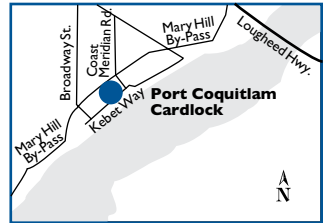

NEAREST HUSKY ROUTE COMMANDER FACILITIES:

E	Chilliwack, BC	84 km
E	Port Kells (Surrey), BC	14 km

ADDITIONAL SERVICES:

Truck wash, tire repairs, propane

Site #2087

Prince George (1)

Travel Centre
1148 Pacific St.
P: (250) 563-5521 F: (250) 563-5459
GPS – Long: -122.74091400 Lat: 53.8802930000