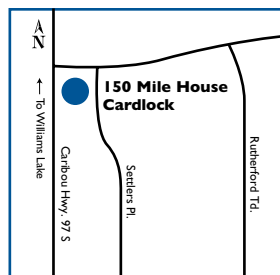

150 Mile House

Cardlock
10 Settler Place
P: (250) 296-4515 F: (250) 296-4510
GPS – Long: -121.92743700 Lat: 52.1037030000

HOURS OF OPERATION:
24 hours/day, 7 days/week

ROUTE COMMANDER PRODUCTS AVAILABLE:
Diesel, Dyed Diesel, Gasoline

PRODUCTS & SERVICES AVAILABLE:

NEAREST HUSKY ROUTE COMMANDER FACILITIES:

S Cache Creek, BC ..... 194 km
N Prince George, BC ..... 250 km