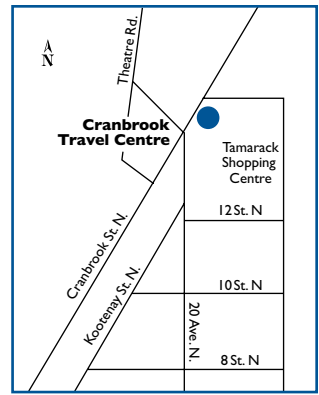

Cranbrook

Travel Centre

1604 Cranbrook St. N.

P: (250) 489-5012 F: (250) 489-8406

GPS – Long: -115.75102700 Lat: 49.5265452300

HOURS OF OPERATION:

24 hours/day, 7 days/week

ROUTE COMMANDER PRODUCTS AVAILABLE:

Diesel, Lubes

PRODUCTS & SERVICES AVAILABLE:

NEAREST HUSKY ROUTE COMMANDER FACILITIES:

N	Golden, BC	256 km
NE	Calgary, AB	371 km
NE	Calgary, AB	376 km
E	Medicine Hat, AB	468 km
W	Osoyoos, BC	445 km