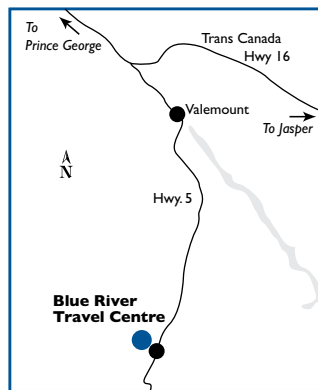

PRODUCTS & SERVICES AVAILABLE:

NEAREST HUSKY ROUTE COMMANDER FACILITIES:

N McBride, BC ..... 173 km
NE Hinton, AB ..... 288 km
SW Kamloops, BC ..... 224 km