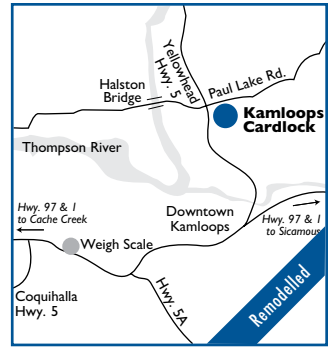

ROUTE COMMANDER PRODUCTS AVAILABLE:

Diesel, Gasoline, Lubes, Dyed Diesel Gasoline

PRODUCTS & SERVICES AVAILABLE:

NEAREST HUSKY ROUTE COMMANDER FACILITIES:

SW Hope (Flood), BC	216 km
E Sicamous, BC	145 km
SE Kelowna, BC	164 km
NW Cache Creek, BC	84 km
NE Blue River, BC	224 km

ADDITIONAL SERVICES:

Bakery and deli on site

Site #4348

Kelowna

Cardlock

150 Edwards Rd.

P: (250) 491-9256 F: (250) 491-9275

GPS – Long: -119.38518540 Lat: 49.9244638300