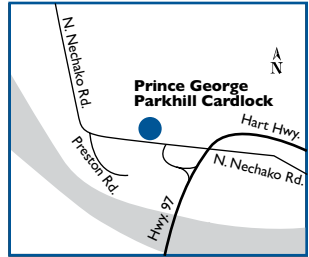

Site #6519

Prince George (2)

Cardlock
556 N. Nechako Rd.
P: (250) 564-7600 F: (250) 564-2978
GPS – Long: -122.78018400 Lat: 53.9310420000

HOURS OF OPERATION:
24 hours/day, 7 days/week

ROUTE COMMANDER PRODUCTS AVAILABLE:
Diesel, Gasoline, Premium Gasoline, Marked Premium Gasoline

PRODUCTS & SERVICES AVAILABLE:

NEAREST HUSKY ROUTE COMMANDER FACILITIES:

N	Fort St. John, BC	432 km
E	McBride, BC	212 km
E	Blue River, BC	385 km
W	Terrace, BC	577 km
S	150 Mile House, BC	258 km

Site #6628