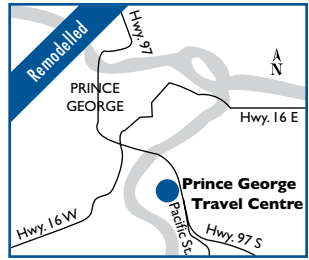

HOURS OF OPERATION:
24 hours/day, 7 days/week

ROUTE COMMANDER PRODUCTS AVAILABLE:
Diesel, Marked Diesel, Lubes

PRODUCTS & SERVICES AVAILABLE:

NEAREST HUSKY ROUTE COMMANDER FACILITIES:

N	Fort St. John, BC	440 km
E	McBride, BC	213 km
E	Blue River, BC	386 km
W	Terrace, BC	575 km
S	150 Mile House, BC	250 km