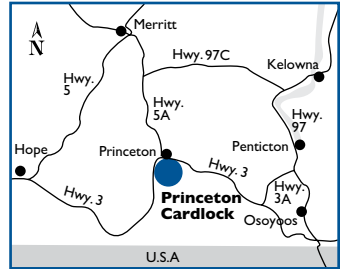

Site #6629

Princeton

Cardlock

580 Hwy. 3 W.

P: (250) 295-3121 F: (250) 295-4105

GPS – Long: -120.52001500 Lat: 49.4497790000

HOURS OF OPERATION:

24 hours/day, 7 days/week

ROUTE COMMANDER PRODUCTS AVAILABLE:

Diesel, Marked Diesel, Lubes

PRODUCTS & SERVICES AVAILABLE:

NEAREST HUSKY ROUTE COMMANDER FACILITIES:

N	Kelowna, BC	188 km
E	Osoyoos, BC	130 km
W	Chilliwack, BC	170 km

Site #2203

Sicamous

Travel Centre

1340 E. Hwy. 1

P: (250) 836-4675 F: (250) 836-2230

GPS – Long: -118.97200000 Lat: 50.8147000000

HOURS OF OPERATION:

24 hours/day, 7 days/week

ROUTE COMMANDER PRODUCTS AVAILABLE: