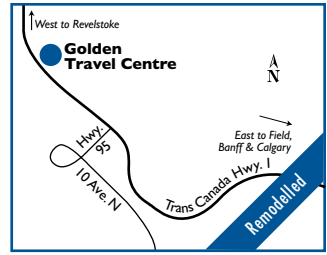

Site #3388

Hope (Flood)

Travel Centre

61850 Flood Hope Rd.

P: (604) 869-5589 F: (604) 869-5516

GPS – Long: -121.43972400 Lat: 49.3912370000

HOURS OF OPERATION:

24 hours/day, 7 days/week;