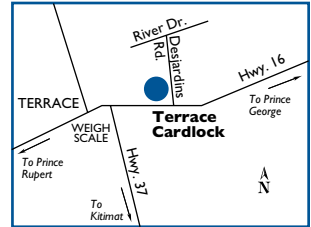

Sunday 8 am - 8 pm;

Cardlock operates 24 hours/day, 7 days/week

ROUTE COMMANDER PRODUCTS AVAILABLE:

Marked Diesel, Diesel

NEAREST HUSKY ROUTE COMMANDER FACILITIES:

E Prince George, BC	575 km
---------------------------	--------