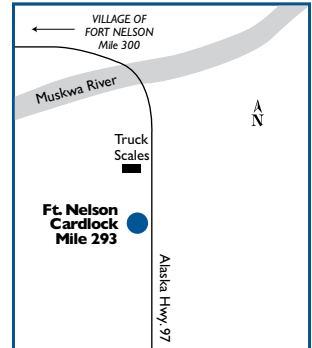

PRODUCTS & SERVICES AVAILABLE:

NEAREST HUSKY ROUTE COMMANDER FACILITIES:

SE	Grande Prairie, AB	598 km
S	Fort St. John, BC	384 km