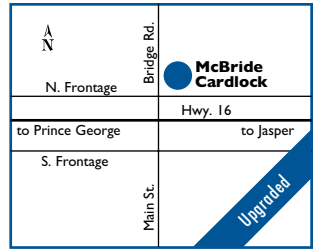

NEAREST HUSKY ROUTE COMMANDER FACILITIES:

NW Prince George, BC 210 km
 S Blue River, BC 173 km
 E Hinton, AB 242 km

Site #5178

Merritt

Travel Centre

3999 Airport Rd.

P: (250) 378-2100 F: (250) 378-6060

GPS – Long: -120.75193900 Lat: 50.1186060000