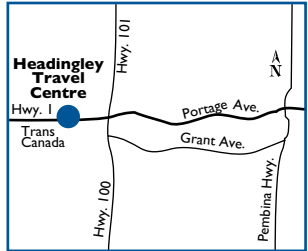

# MANITOBA 6 locations

---

---

### NEAREST HUSKY ROUTE COMMANDER FACILITIES:

E	Winnipeg, MB .....	17 km
E	Winnipeg, MB .....	15 km
E	Winnipeg, MB .....	20 km
E	Kenora, ON .....	235 km
S	Morris, MB .....	77 km
W	Brandon, MB .....	190 km