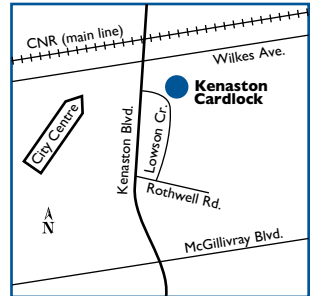

## Cardlock

25 Lowson Crescent

P: (204) 233-0848 F: (204) 235-1517

GPS – Long: -97.207261000 Lat: 49.8394140000

### NEAREST HUSKY ROUTE COMMANDER FACILITIES:

N	Winnipeg, MB .....	15 km
E	Winnipeg, MB .....	15 km
S	Morris, MB .....	64 km
W	Headingley, MB .....	15 km

Site #7002