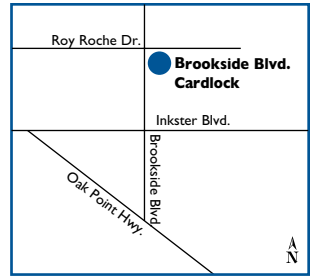

### NEAREST HUSKY ROUTE COMMANDER FACILITIES:

E	Winnipeg, MB .....	15 km
S	Morris, MB .....	78 km
SE	Winnipeg, MB .....	15 km
SW	Headingley, MB .....	17 km

Site #9123