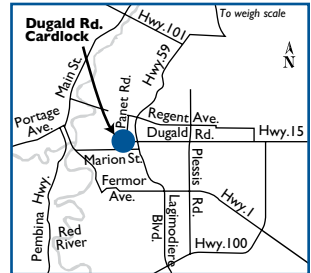

ROUTE COMMANDER PRODUCTS AVAILABLE:

Diesel, Gasoline, Lubes

Site #9150

PRODUCTS & SERVICES AVAILABLE:

NEAREST HUSKY ROUTE COMMANDER FACILITIES:

E Kenora, ON ..... 205 km

E Dryden, ON ..... 344 km

S Morris, MB ..... 71 km

SW Winnipeg, MB ..... 15 km

W Headingley, MB ..... 20 km

NW Winnipeg, MB ..... 15 km