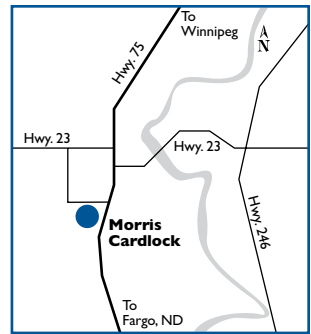

Morris

Cardlock

2 Stampede Rd.

P: (204) 746-8999 F: (204) 746-2611

GPS – Long: -097.36954500 Lat: 49.3500760000

HOURS OF OPERATION:

Restaurant: 6 am - 11 pm 7 days/week;

C-store, retail gas/dsl, cardlock: 24 hours/day, 7 days/week

ROUTE COMMANDER PRODUCTS AVAILABLE:

Diesel

Site #7147

PRODUCTS & SERVICES AVAILABLE:

NEAREST HUSKY ROUTE COMMANDER FACILITIES:

N Winnipeg, MB ..... 71 km

NE Kenora, ON ..... 260 km

NW Brandon, MB ..... 248 km

Winnipeg (1)

Cardlock - Bulk Plant

HR Klassen Ltd.

922 Dugald Rd.

P: (204) 233-0848 F: (204) 235-1517

GPS – Long: -097.08114155 Lat: 49.8858450300

HOURS OF OPERATION:

Monday - Friday 7 am - 5 pm;

Cardlock operates 24 hours/day, 7 days/week