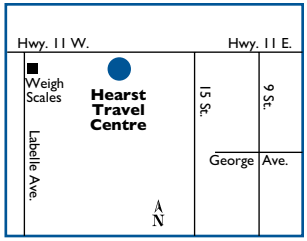

Site #3866

Kenora

Cardlock
Jones Rd. (1km S. of Hwy. 17A)
P: (807) 548-1149 F: (807) 548-8974
GPS – Long: -94.372833000 Lat: 49.7757420000

HOURS OF OPERATION:
24 hours/day, 7 days/week

ROUTE COMMANDER PRODUCTS AVAILABLE:
Diesel, Marked Diesel, Gasoline

NEAREST HUSKY ROUTE COMMANDER FACILITIES:

E Dryden, ON	132 km
W Winnipeg, MB	205 km
W Headingley, MB	235 km
SW Morris, MB	260 km