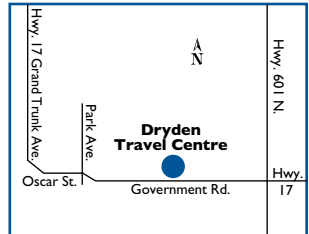

### NEAREST HUSKY ROUTE COMMANDER FACILITIES:

SE	Thunder Bay, ON .....	345 km
SE	Thunder Bay, ON .....	341 km
W	Kenora, ON .....	132 km
W	Winnipeg, MB .....	344 km

Site #2502