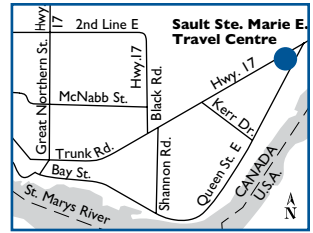

Sault Ste. Marie (East) (1)

Site #7432

Travel Centre

1275 Trunk Rd., Hwy. 17 E.

P: (705) 759-1220 F: (705) 759-7558

GPS – Long: -084.24979416 Lat: 46.5323137700

HOURS OF OPERATION:

24 hours/day, 7 days/week

ROUTE COMMANDER PRODUCTS AVAILABLE:

Diesel, Lubes