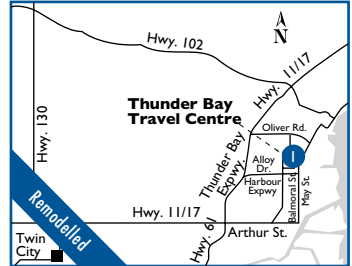

Site #8585

HOURS OF OPERATION:

24 hours/day, 7 days/week

ROUTE COMMANDER PRODUCTS AVAILABLE:

Diesel, Gasoline, Lubes