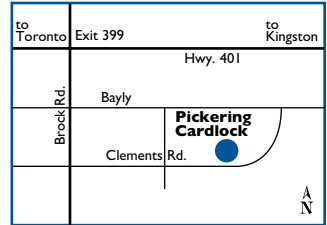

Site #5294

ADDITIONAL SERVICES:
Drivers' lounge