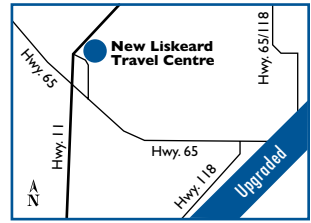

New Liskeard

Travel Centre

Hwy. 11 N.

P: (705) 647-5518 F: (705) 647-6335

GPS – Long: -079.68809500 Lat: 47.5014320000

HOURS OF OPERATION:

24 hours/day, 7 days/week

ROUTE COMMANDER PRODUCTS AVAILABLE:

Diesel, Gasoline, Lubes

PRODUCTS & SERVICES AVAILABLE:

NEAREST HUSKY ROUTE COMMANDER FACILITIES:

NW Hearst, ON ..... 430 km

S North Bay, ON ..... 150 km

ADDITIONAL SERVICES:

Propane