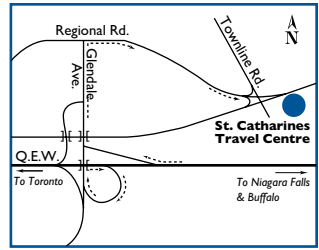

St. Catharines (Niagara on the Lake)

Travel Centre

615 York Rd., Q.E.W. at Exit 38 (W.bound)
or Exit 38B (E.bound)

P: (905) 684-9218 F: (905) 684-2167

GPS – Long: -079.16554088 Lat: 43.1609834100

Site #7113

HOURS OF OPERATION:

24 hours/day, 7 days/week

ROUTE COMMANDER PRODUCTS AVAILABLE:

Diesel, Lubes