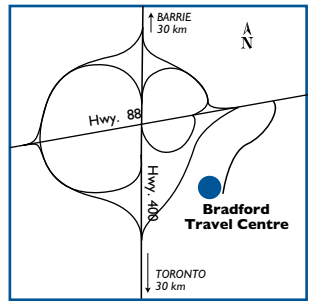

# ONTARIO 19 locations

---

### NEAREST HUSKY ROUTE COMMANDER FACILITIES:

N	North Bay, ON .....	299 km
E	Kingston, ON .....	302 km
E	Pickering (Toronto East), ON .....	87 km
S	Toronto, ON .....	58 km
S	St. Catharines, ON .....	160 km
SW	London, ON .....	215 km