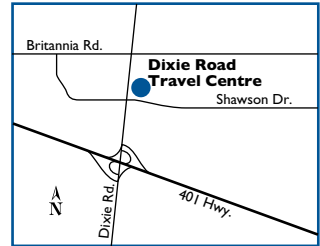

Thunder Bay (2)

Travel Centre

Hwy. 11/17 W. at Twin City Crossroads

P: (807) 939-2619 F: (807) 939-2060

GPS – Long: -089.24923500 Lat: 48.3873410000

HOURS OF OPERATION:

24 hours/day, 7 days/week

ROUTE COMMANDER PRODUCTS AVAILABLE:

Diesel, Lubes

PRODUCTS & SERVICES AVAILABLE:

NEAREST HUSKY ROUTE COMMANDER FACILITIES:

NE Thunder Bay, ON ..... 13 km

NE Nipigon, ON ..... 123 km

NW Dryden, ON ..... 341 km

ADDITIONAL SERVICES:

Tire repairs

Site #8551

Toronto (1)

Travel Centre

1553 Shawson Dr. at Dixie Rd,

1 block N. of 401 Hwy., Mississauga

P: (905) 565-9090 F: (905) 565-1520

GPS – Long: -079.64164306 Lat: 43.6542531700

HOURS OF OPERATION:

24 hours/day, 7 days/week

ROUTE COMMANDER PRODUCTS AVAILABLE:

Diesel, Marked Diesel, Gasoline, Lubes

PRODUCTS & SERVICES AVAILABLE:

NEAREST HUSKY ROUTE COMMANDER FACILITIES:

N Bradford, ON ..... 58 km

E Kingston, ON ..... 286 km

E Pickering (Toronto East), ON ..... 57 km

S St. Catharines, ON ..... 108 km

ADDITIONAL SERVICES:

Lube bay, Truck wash

Site #5289