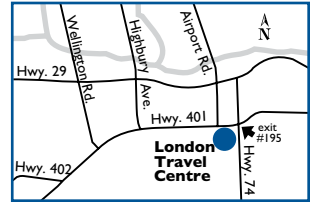

Site #0470

ADDITIONAL SERVICES:
DOT drug testing, Photocopier, CB repairs, Drivers' lounge, Table pay phones, Trip Pak drop box