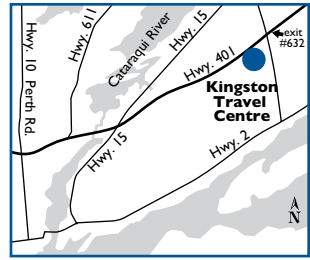

**PRODUCTS & SERVICES AVAILABLE:**

**NEAREST HUSKY ROUTE COMMANDER FACILITIES:**  
W Toronto, ON ..... 280 km  
W Toronto, ON ..... 286 km  
W Pickering (Toronto East), ON ..... 235 km

Site #4458