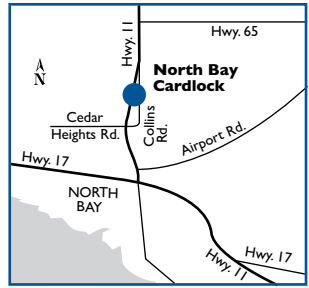

North Bay

Cardlock
3090 Hwy. 11 N.
P: (705) 495-0790 F: (705) 495-6808
GPS – Long: -79.467552000 Lat: 46.3573000000

HOURS OF OPERATION:
24 hours/day, 7 days/week

ROUTE COMMANDER PRODUCTS AVAILABLE:
Diesel, Dyed Diesel

PRODUCTS & SERVICES AVAILABLE:

NEAREST HUSKY ROUTE COMMANDER FACILITIES:
N New Liskeard, ON ..... 150 km
S Bradford, ON..... 299 km

Site #5681

Pickering (Toronto East)

Cardlock
2000 Clements Rd. E.
Exit 399 on Hwy. 401/Brock Rd. S.
P: (905) 428-9700 F: (905) 428-9633
GPS – Long: -79.047634000 Lat: 43.8285260000

HOURS OF OPERATION:
24 hours/day, 7 days/week

ROUTE COMMANDER PRODUCTS AVAILABLE:
Diesel, Lubes