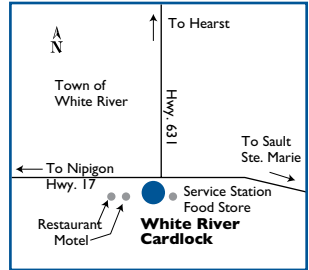

HOURS OF OPERATION:

6 am - 12 am;

Cardlock operates 24 hours/day, 7 days/week

Site #9069

ROUTE COMMANDER PRODUCTS AVAILABLE:

Diesel, Marked Diesel, Lubes

PRODUCTS & SERVICES AVAILABLE:

NEAREST HUSKY ROUTE COMMANDER FACILITIES:

N	Hearst, ON	235 km
E	Sault Ste. Marie, ON	310 km
W	Nipigon, ON	267 km

ADDITIONAL SERVICES:

Propane service