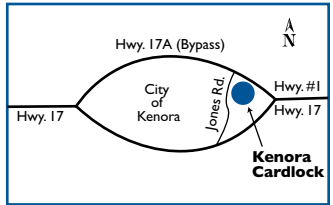

**ROUTE COMMANDER PRODUCTS AVAILABLE:**  
 Diesel, Marked Diesel, Gasoline

**NEAREST HUSKY ROUTE COMMANDER FACILITIES:**

E Dryden, ON .....	132 km
W Winnipeg, MB .....	205 km
W Headingley, MB .....	235 km
SW Morris, MB .....	260 km