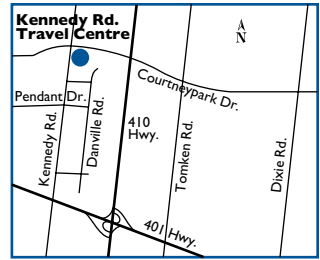

Toronto (2)

Travel Centre

6625 Kennedy Rd. at Courtneypark Dr., 1 block off
410 Hwy., Mississauga

P: (905) 565-9548 F: (905) 565-0251

GPS – Long: -079.68426448 Lat: 43.6477989800

HOURS OF OPERATION:

24 hours/day, 7 days/week

Site #5285

ROUTE COMMANDER PRODUCTS AVAILABLE:

Diesel, Marked Diesel, Gasoline, Lubes