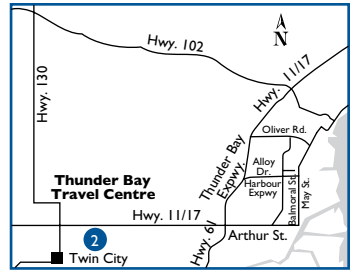

Thunder Bay (2)

Travel Centre

Hwy. 11/17 W. at Twin City Crossroads

P: (807) 939-2619 F: (807) 939-2060

GPS – Long: -089.24923500 Lat: 48.3873410000

HOURS OF OPERATION:

24 hours/day, 7 days/week

ROUTE COMMANDER PRODUCTS AVAILABLE:

Diesel, Lubes

PRODUCTS & SERVICES AVAILABLE:

NEAREST HUSKY ROUTE COMMANDER FACILITIES:

NE Thunder Bay, ON ..... 13 km

NE Nipigon, ON ..... 123 km

NW Dryden, ON ..... 341 km

ADDITIONAL SERVICES:

Tire repairs