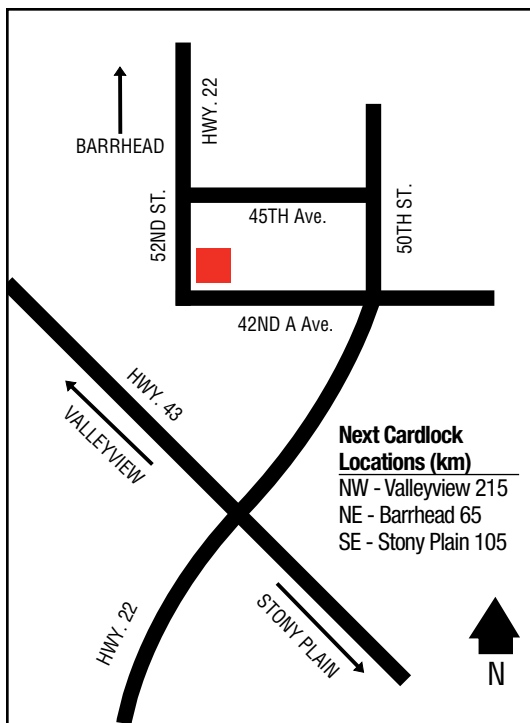

MAYERTHORPE

.....

53 56 52.75N
115 08 29.20W

107

Barrhead & Districts Co-op Ltd.
4201 - 52nd Street
780-674-2201 (Admin. & Petro.)

AB

D, MD, R, MR, ST