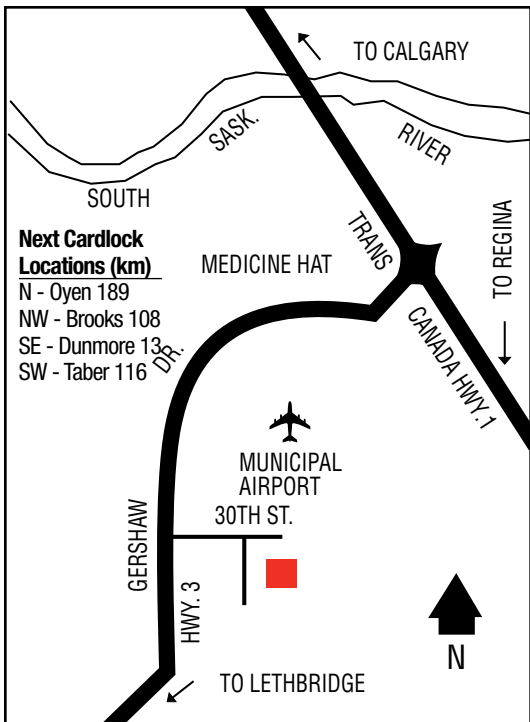

MEDICINE HAT

50 00 41.22N
110 43 50.89W

108

AB

Medicine Hat Co-op Ltd.

1861 - 30th Street W.

403-528-6600 (Retail Petro.) 403-528-6610

403-580-5114 (Petroleum Marketing Manager)

D, MD, R, MR, PR, RR, S, CS, O, TH, ST

8 a.m. - 5:30 p.m. (Mon. - Fri.)

8 a.m. - 4 p.m. (Sat.)