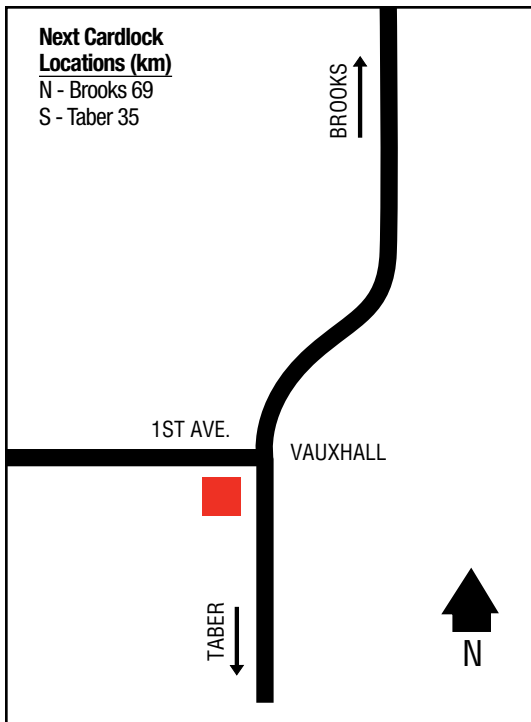

VAUXHALL

.....

50 03 57.88N
112 05 55.81W

131

South Country Co-op
Box 619 TOK 2K0
205 - 1st Avenue
403-654-2137 (Retail Petro. & Admin.)

AB

D, MD, R, MR, O, OP, TH, ST

Store Hours: 8 a.m. - 5:30 p.m. (Mon. - Fri.)

8 a.m. - 5 p.m. (Sat.) RR, TS, FC