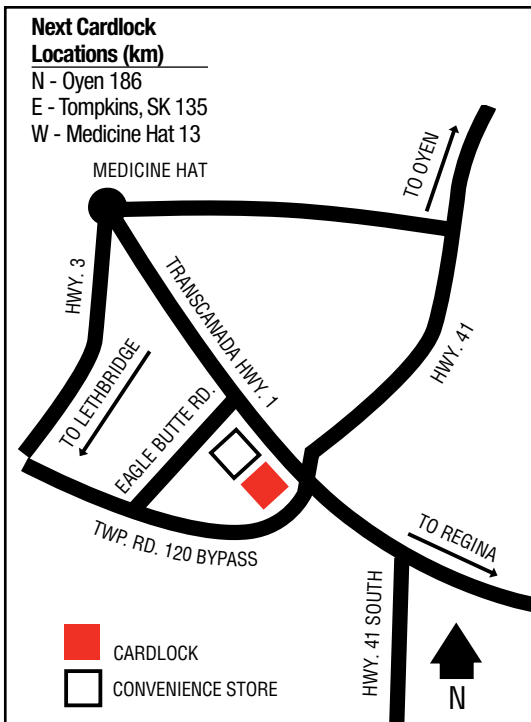

D, MD, R, MR, CS, TH, ST
O, RR during C-Store Hours: 6 a.m. - 10 p.m.

EAGLE HILL

51 47 07.25N
114 28 35.88W

82

Westview Co-operative Association Limited
Highway 27 and Range Road 42
403-556-3335

AB

Next Cardlock Locations (km)