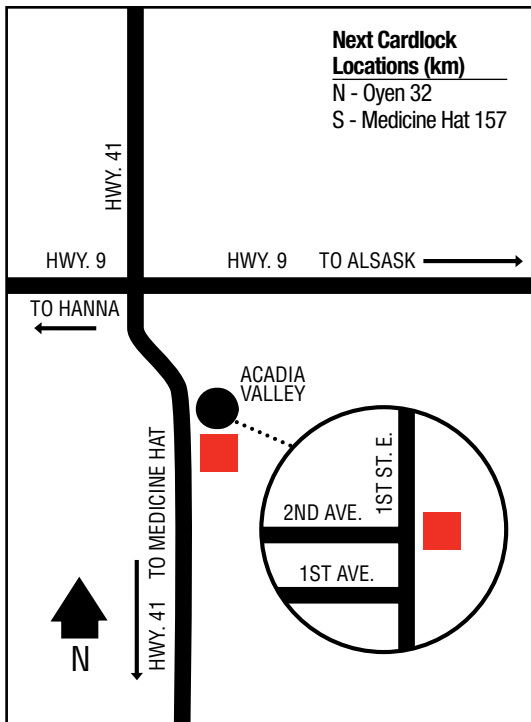

ACADIA VALLEY

51 09 28.34N
110 12 33.90W

66

Medicine Hat Co-op Ltd.
2nd Avenue & 1st Street
403-528-6600, 403-502-1591, 403-502-5917

AB

D, MD, R, MR