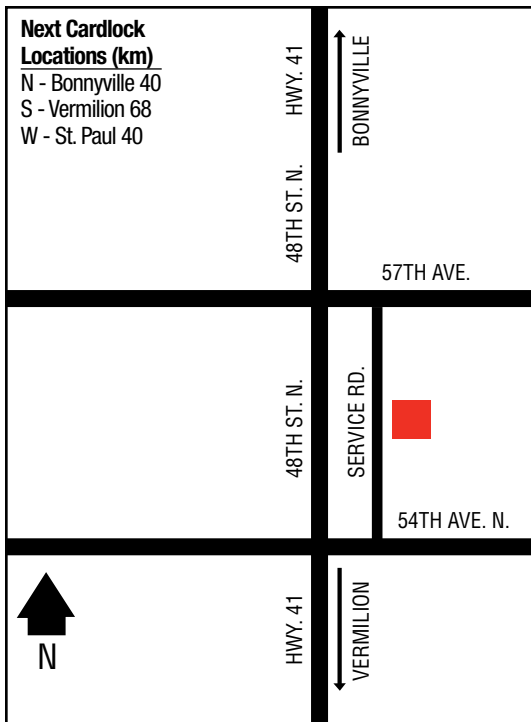

ELK POINT

53 54 16.98N
110 53 49.29W

86

AB

St. Paul & District Co-operative Association Limited
5501 - 48th Street (Highway 41)
(East Side of Elk Point; East Side of Service Rd.)
780-645-3351

D, MD, R, MR, ST