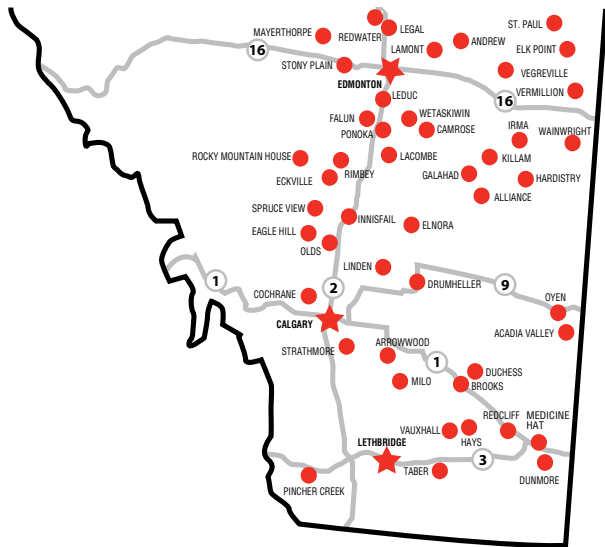

Mayerthorpe

Medicine Hat

Milo

Neerlandia

Olds

Oyen

Peace River

Pincher Creek

Valleyview

Vauxhall

Vegreville

Vermilion

Wainwright

Wetaskiwin

SOUTHERN ALBERTA

ACADIA VALLEY