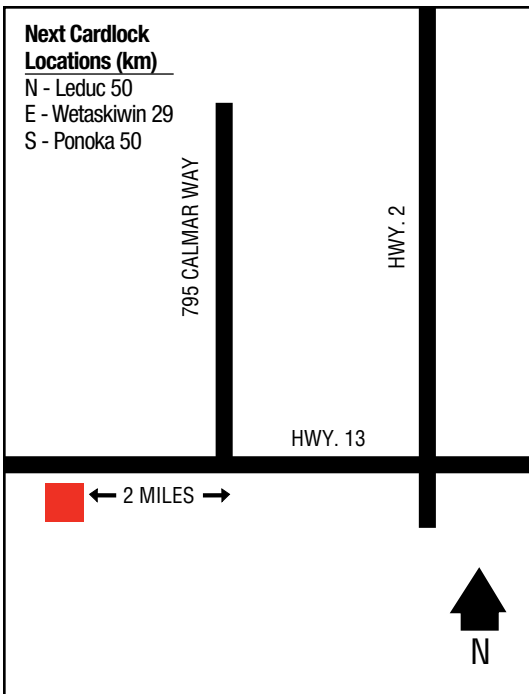

FALUN

.....

52 57 34.43N
113 50 09.94W

89

Wetaskiwin Co-operative Association. Ltd.
Highway 13 T0C 1H0
780-352-3548 (Retail Petro.)
780-352-6001 (Retail Admin.)

AB

D, MD, R, MR, T, OP, TH, ST

Store Hours: 7 a.m. - 7 p.m. (Mon. - Sat.) RR, CS
9 a.m. - 7 p.m. (Sun.) RR, CS