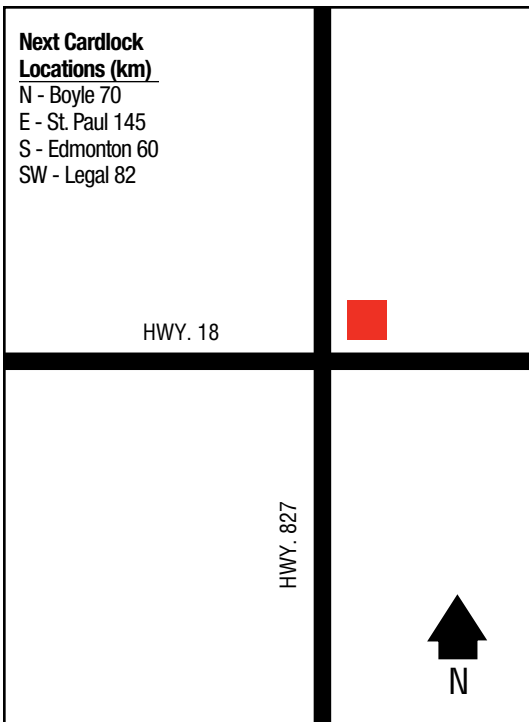

Thorhild Co-operative Association Limited
205 - 2nd Street T0A 3J0
780-398-3975

AB

D, MD, R, MR, TH, ST