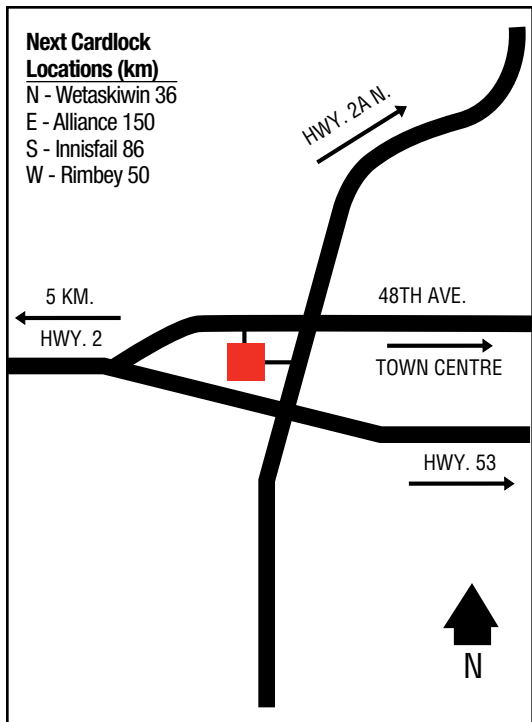

Ponoka Co-operative Oils Ltd.
4700 Highway 2A
403-783-4288 (Retail Petro. & Admin.)

AB

D, MD, R, MR, P, T, OP, ST

Store Hours: 8 a.m. - 6 p.m. (Mon. - Sat.) RR