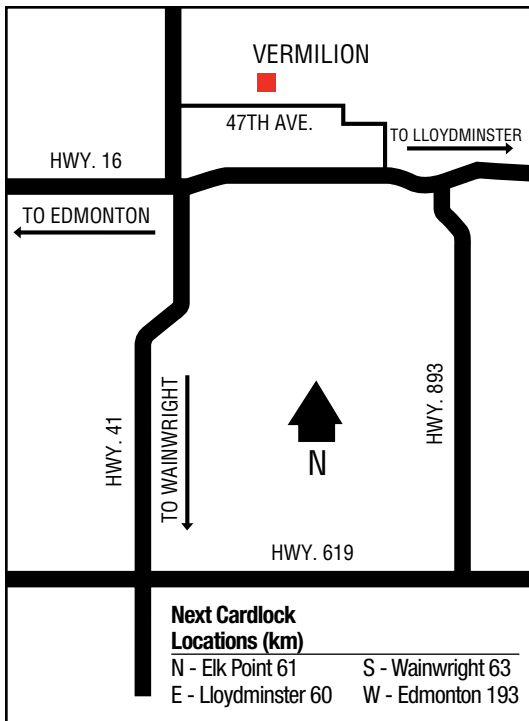

VERMILION

53 21 00.75N
110 51 04.98W

133

Eastalta Co-op Ltd.
4518 - 47th Avenue
780-853-4337 (Petro.)

AB

D, MD, R, MR, RR, S, O, OP, ST
8 a.m. - 5 p.m.