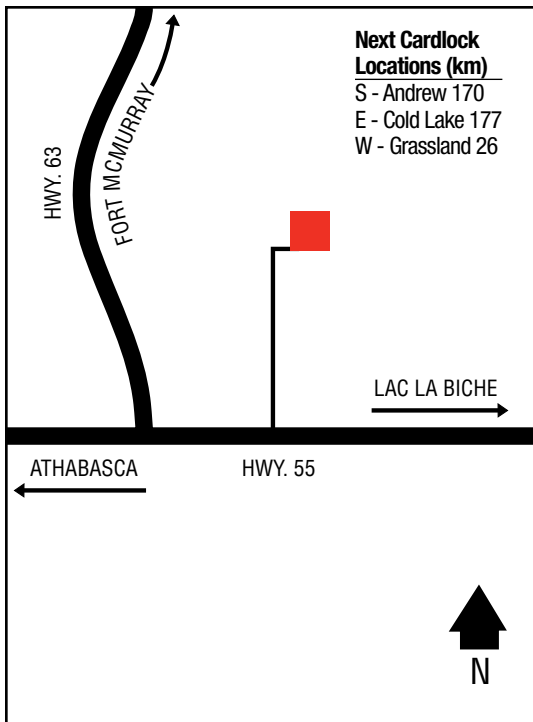

PLAMONDON

.....

54 50 57.88N
112 20 43.52W

115

Plamondon Co-op Ltd.
Main Street T0A 2T0
780-798-3772 (Retail Petro.)
780-798-3766 (Retail Admin.)

AB

D, MD, R, MR, TH, ST

Store Hours: 7 a.m. - 9 p.m. (Mon. - Sat.) PR, RR, CS, O
9 a.m. - 9 p.m. (Sun. & Stat. Holidays) PR, RR, CS, O