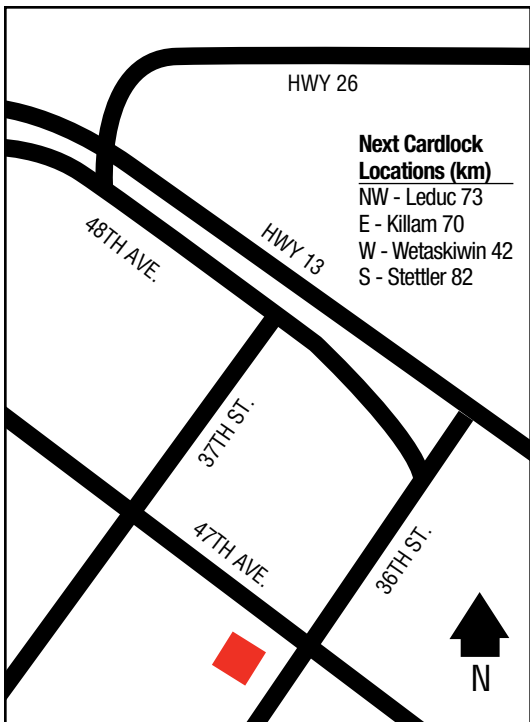

CAMROSE

.....

53 00 44.06N
112 47 51.66W

76

Wild Rose Co-operative Association Ltd.

3611 - 47th Avenue

1-888-385-3805

AB

D, MD, R MR, S, RR, ST

Sani Dump and Free Wifi Available