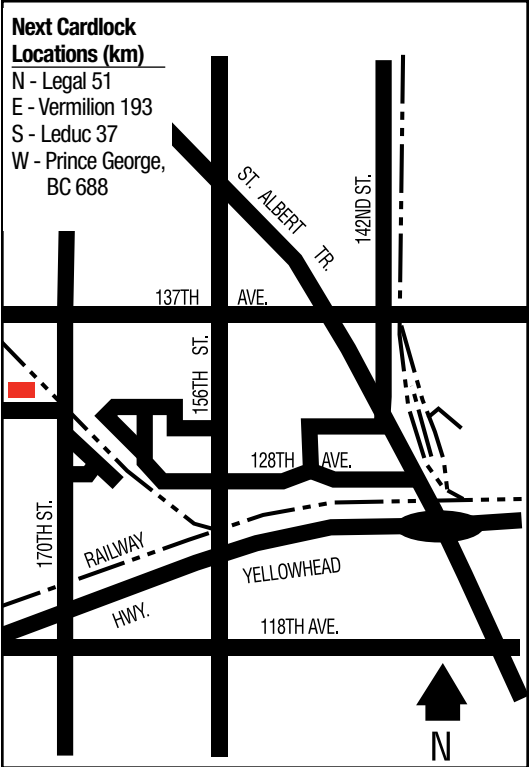

North Central Co-operative Association Ltd.
13210 - 170th Street
780-454-2441 (Retail Petro. & Admin.)

**Next Cardlock
Locations (km)**

- N - Legal 51
- E - Vermilion 193
- S - Leduc 37
- W - Prince George, BC 688

D, R, RR, TH, ST