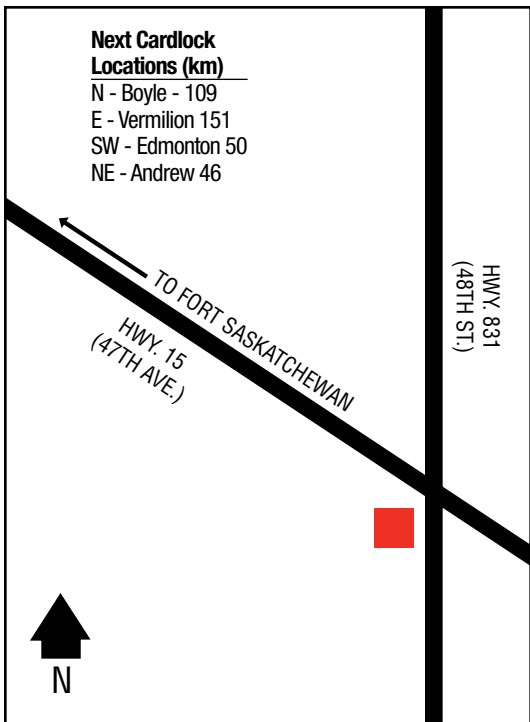

LAMONT

.....

53 45 41.65N
112 48 18.32W

102

Beaver Creek Co-op Association Limited
Highway #15
780-895-2241

AB

D, MD, R, MR, O, TH, ST, FC

Store Hours: 8 a.m. - 5 p.m. (Mon. - Fri.)

8 a.m. - 4 p.m. (Sat.)