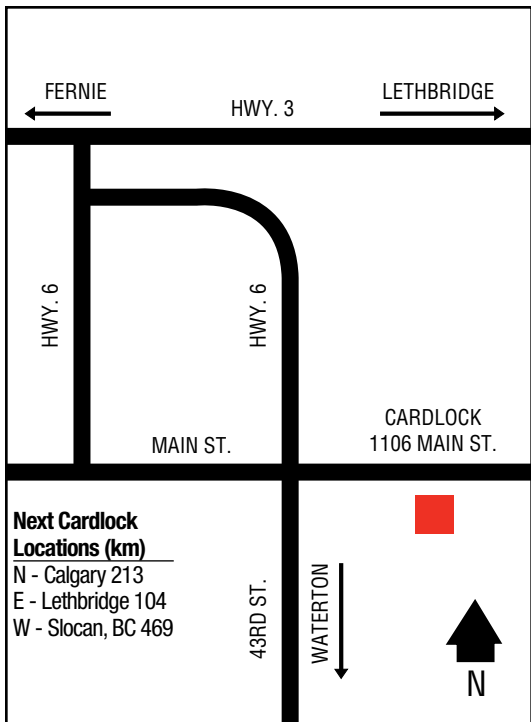

PINCHER CREEK

49 29 07.32N
113 55 59.80W

114

Pincher Creek Co-operative Limited

Box 970 T0K 1W0

403-627-3626 (Retail Petro.)

403-627-2667 (Retail Admin.)

AB

D, MD, R, MR, P, TH, ST

24-Hour Cardlock

8 a.m. - 6 p.m. (Mon. - Sat.) Gas Bar