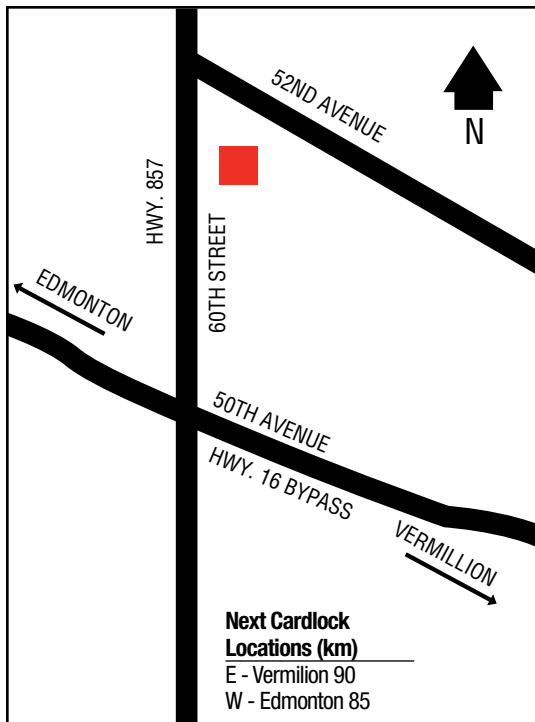

53 30 01.30N
112 03 58.11W

132

Vegreville & District Co-op Ltd.

5101 - 60th Street

780-632-2884

AB

D, MD, R, MR, ST

VERMILION