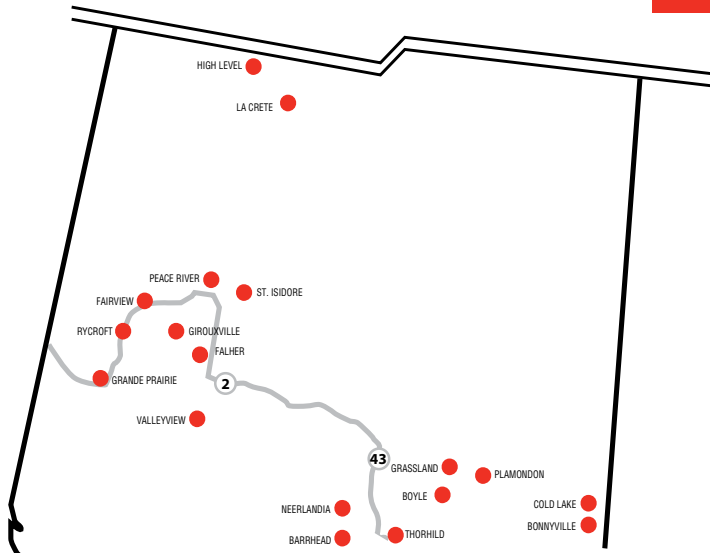

Mayerthorpe

Medicine Hat

Milo

Neerlandia

Olds

Oyen

Peace River

Pincher Creek

Valleyview

Vauxhall

Vegreville

Vermilion

Wainwright

Wetaskiwin

SOUTHERN ALBERTA

ACADIA VALLEY