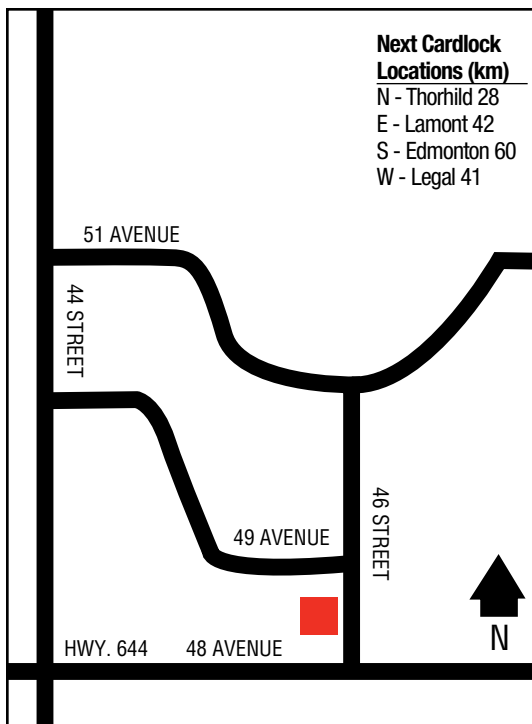

D, MD, R, MR, RR

RIMBEY

.....

52 38 05.30N
114 14 32.17W

119

Rimby Co-op Association Ltd.
51st Street & 46th Avenue (4625 - 51st Street)
403-843-2258 (Petro. & Admin.)

AB

D, MD, R, MR, TH, ST