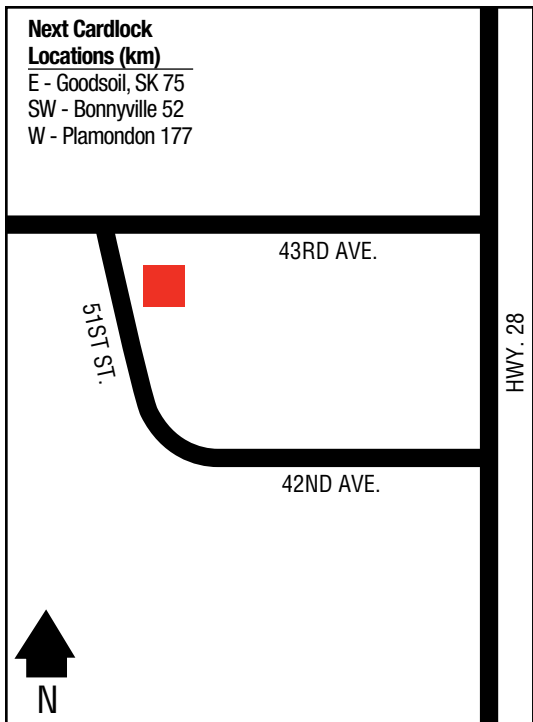

GOLD LAKE

54 24 23.43N
110 12 26.92W

78

Lakeland Petroleum Services Co-op Ltd.
4205 - 51st Street
780-826- 3349 (Retail Petro. & Admin.)

Next Cardlock Locations (km)

E - Goodsoil, SK 75
SW - Bonnyville 52
W - Plamondon 177

D, MD, R, MR