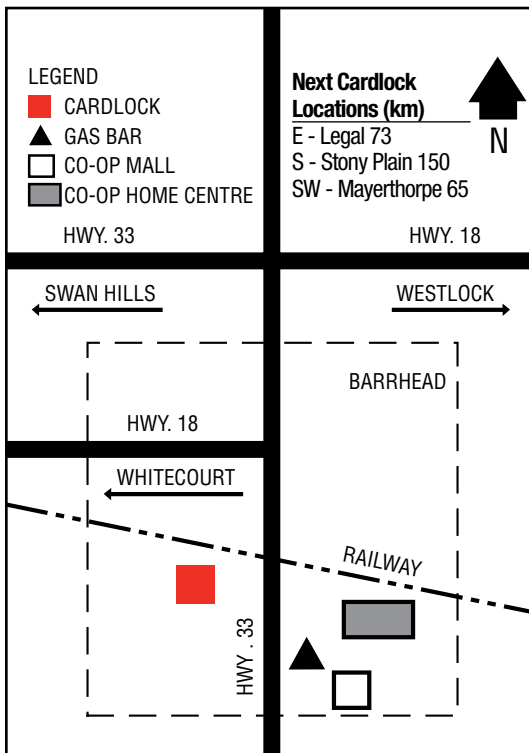

Arrowwood Co-op Association Limited
222 Railway Avenue
403-534-3803 (Petro.)

Next Cardlock Locations (km)

N - Strathmore 80	E - Brooks 118
W - Calgary 115	SE - Milo 28

D, MD, R, MR, ST, TH, FC

Farm Centre Hours: 8 a.m. - 5:30 p.m. (Mon. - Fri.)

8 a.m. - 12 p.m. (Sat.) for RR, T, O

BARRHEAD

54 07 00.79N
114 24 07.42W

70

Barrhead & Districts Co-op Ltd.

Hwy. 33 (49th Street) South of the Railway Tracks
780-674-2201 (Admin. & Petro.)

AB

D, MD, R, MR, ST