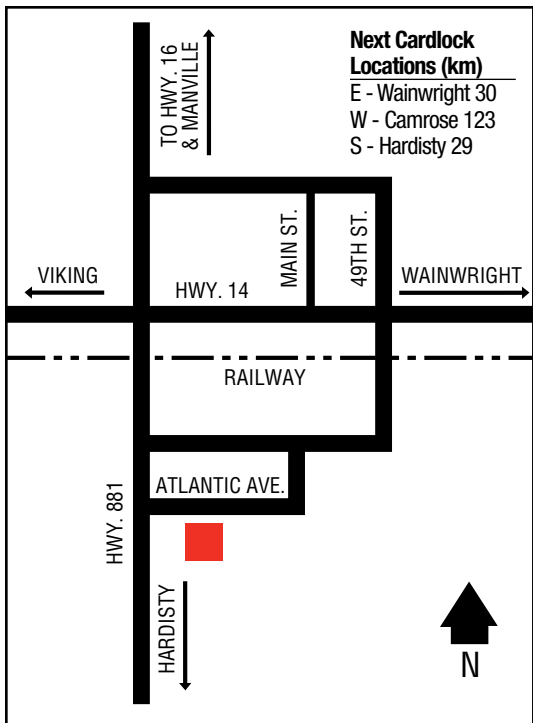

Irma Co-operative Association Limited
Secondary Highway 881 at Atlantic Avenue
780-754-3654 (Admin. & Petro.)

D, MD, R, MR, ST