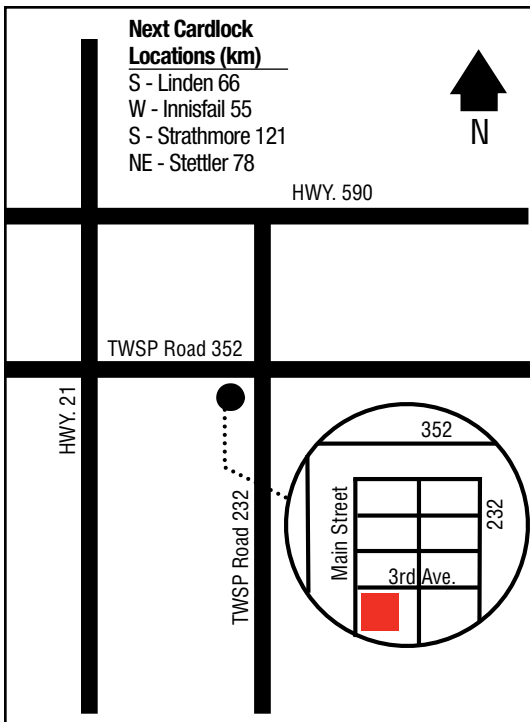

Red Deer Co-op Limited
103 Main Street T0M 0Y0
403-773-2491

AB

D, MD, R, MR
Office Hours Seasonal: O