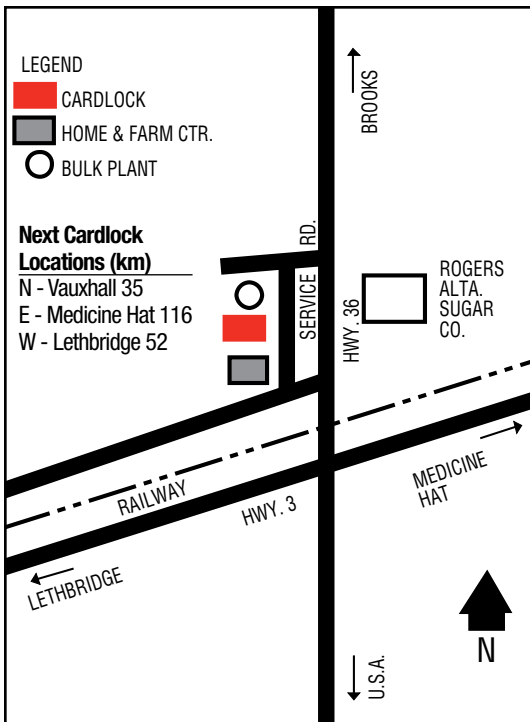

Taber Home & Farm Centre (Tempo®)

Highway #3 & Highway #36

403-223-4401 (Tempo®)

403-654-2137 (Co-op Retail Petro. & Admin.)

D, R, T