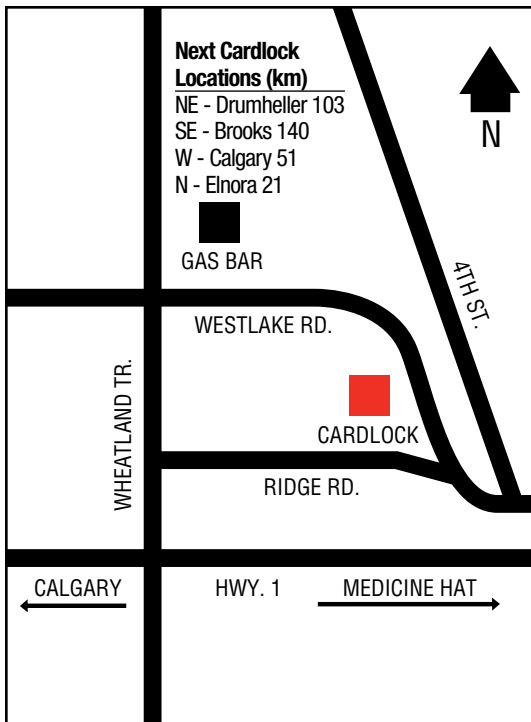

STRATHMORE

51 02 20.91N
113 23 55.81W

127

Calgary Co-op
421 Ridge Road T1P 1Y1
403-934-3044

AB

D, MD, R, MR, TH, ST
M, P, PR, RR, CS, T, CW, O (limited hours)