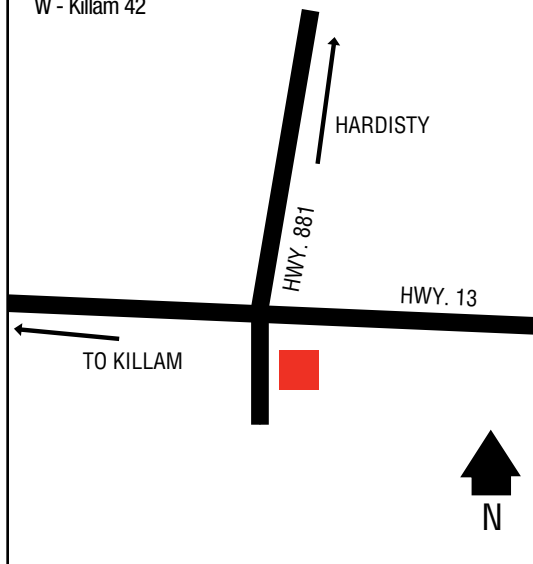

Locations (km)

N- Irma 29

E - Macklin, SK 109

SW - Alliance 62

W - Killam 42

D, MD, MR, R, OP, TH, ST

South Country Co-op
2nd Street and Central Avenue
403-654-2137

AB