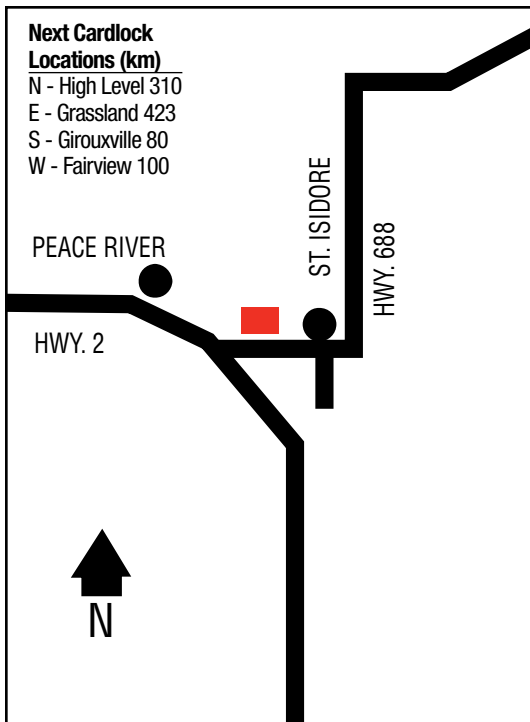

PEACE RIVER

56 12 36.37N
117 12 21.94W

113

Corporate Bulk Plant & Cardlock
780-624-1096 (Retail Petro. Peace River)
780-624-3121 (Retail Petro. St. Isidore)

AB

D, MD, R, MR, OP