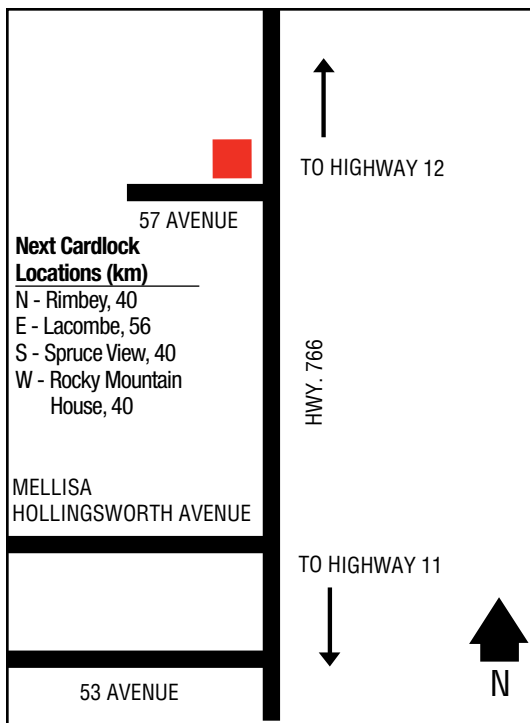

ECKVILLE

.....

52 36 58.39N
114 36 16.41W

83

Eckville Co-operative Association Ltd.
4804 - 57th Avenue
403-746-2100
403-746-2011

AB

D, MD, R, MR, TH, ST
Agro Centre: 8 a.m. - 6 p.m. (Mon. - Sat.)