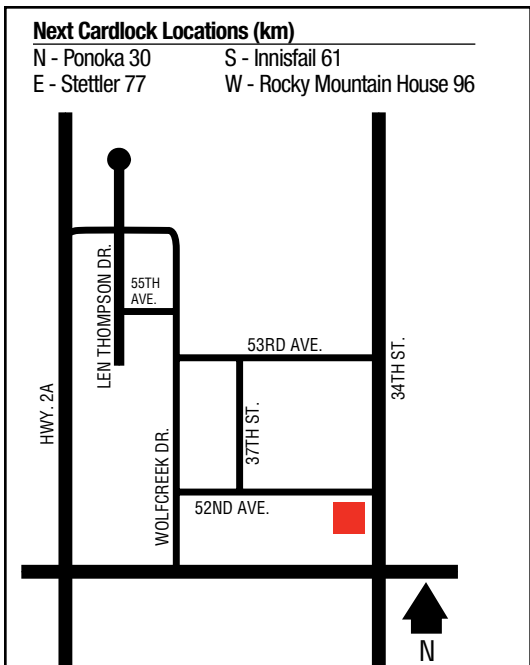

Red Deer Co-op Limited
3401 - 52nd Avenue
403-782-2737

AB

Next Cardlock Locations (km)

N - Ponoka 30

S - Innisfail 61

E - Stettler 77

W - Rocky Mountain House 96

D, MD, R, MR, RR, S, T, O, OP, TH, ST