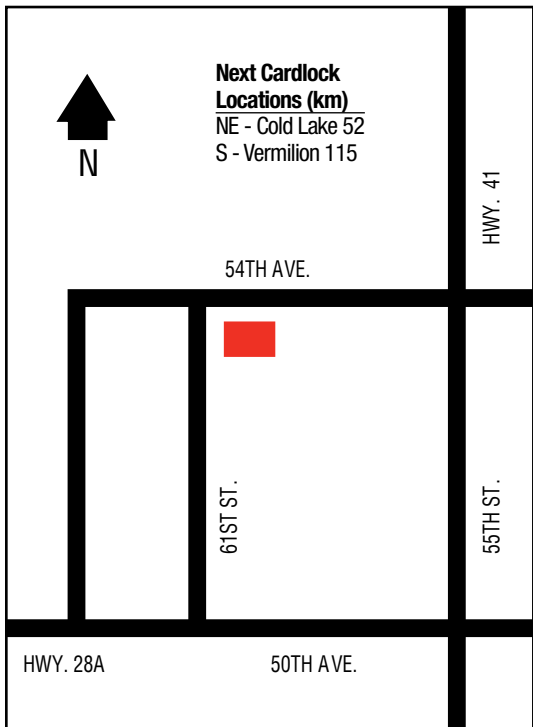

BONNYVILLE

.....

54 16 19.12N
110 46 20.79W

71

Lakeland Petroleum Services Co-op Ltd.
6020 - 54th Avenue
780-826-3349 (Retail Petro. & Admin.)

AB

D, MD, R, MR, P, PR, RR, S, CS
8 a.m. - 5:30 p.m. (Mon. - Fri.)
8 a.m. - 5 p.m. (Sat.) for PR, CS