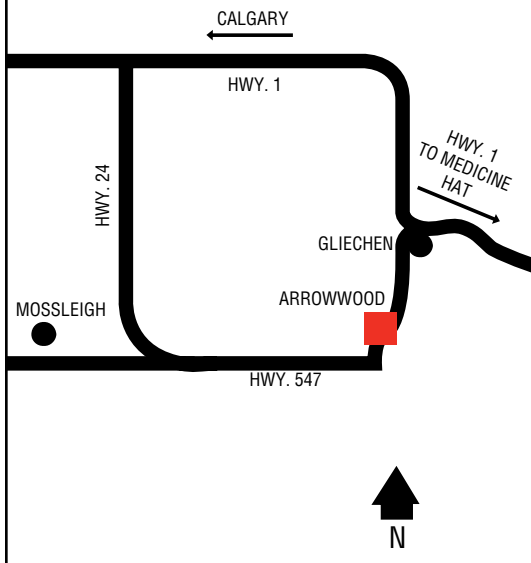

AB

D, MD, R, MR

ANDREW

53 53 21.15N
112 20 02.87W

68

Andrew Co-operative Association Limited
5005 - 53rd Avenue
780-365-3624

AB

D, MD, R, MR, TH, ST

Arrowwood Co-op Association Limited
222 Railway Avenue
403-534-3803 (Petro.)

Next Cardlock Locations (km)

N - Strathmore 80	E - Brooks 118
W - Calgary 115	SE - Milo 28

D, MD, R, MR, ST, TH, FC

Farm Centre Hours: 8 a.m. - 5:30 p.m. (Mon. - Fri.)