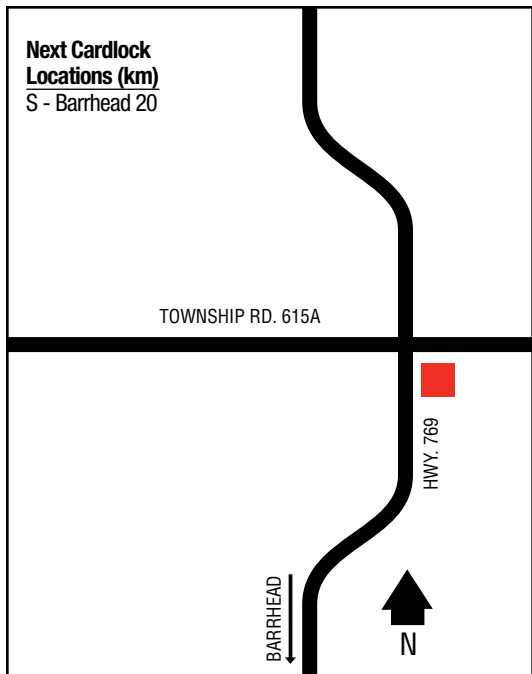

Neerlandia Co-operative Association Limited
Highway 769
780-674-3020

AB

D, MD, R, MR, P, TS, O, OP, TH, ST, FC

Farm Centre Hours: 8:30 a.m. - 5:30 p.m. (Mon. - Fri.)

for TS, FC, O   8:30 a.m. - 5 p.m. (Sat.)

Closed Sunday