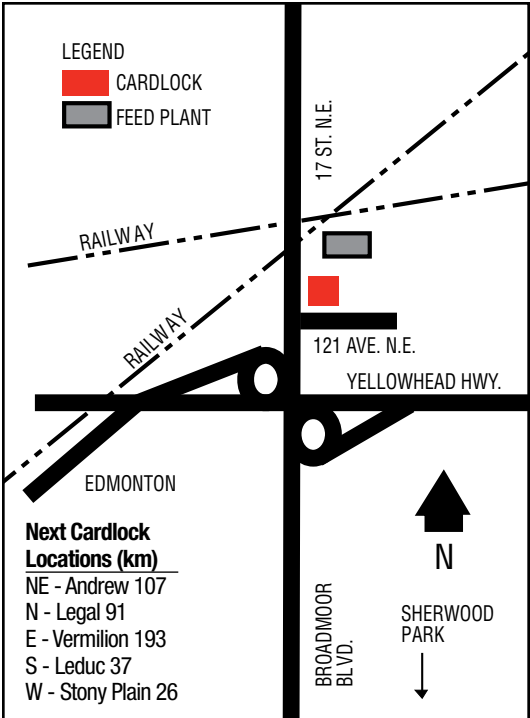

North Central Co-operative Association Ltd.
1818 - 121 Avenue N.E.
780-454-2441 (Retail Petro. & Admin.)
780-472-6767 (Site)

AB

D, R, RR, S, ST