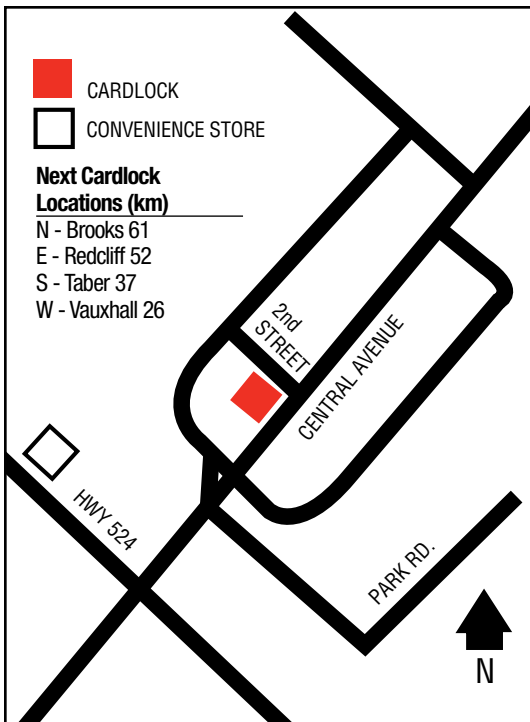

Locations (km)

N- Irma 29

E - Macklin, SK 109

SW - Alliance 62

W - Killam 42

D, MD, MR, R, OP, TH, ST

South Country Co-op
2nd Street and Central Avenue
403-654-2137

AB