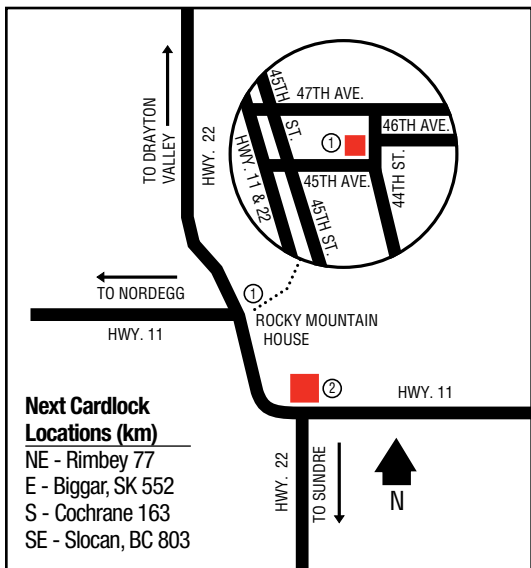

Rocky Mountain House

52 22 08.20N
114 54 11.67W

120

52 19 11.67N
114 51 59.17W

① Rocky Mountain House

Co-operative Association Limited

Box 9, 4320 - 44th Street

403-845-2845 (Retail Petro.)

403-845-2841 (Retail Admin.)

② Pidherney's Industrial Park

AB

① D, MD, R, MR, T, TH, ST

Store Hours: 8 a.m. - 8 p.m. (Mon. - Fri.) RR, RF, FC

8 a.m. - 6 p.m. (Sat.) / 10 a.m. - 5 p.m. (Sun.) RR,

RF, FC

② D, MD, R, MR, TH, ST