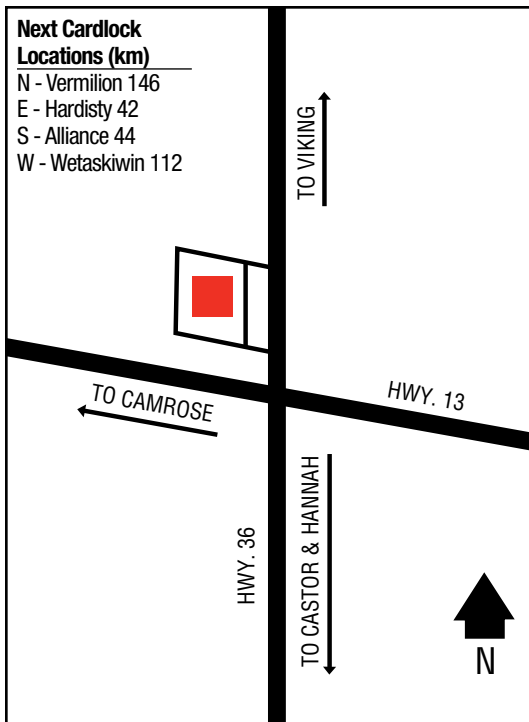

Wild Rose Co-operative Association Ltd.
Highway 36 N.
780-385-3805

AB

D, MD, R, MR, RR, S, OP, TH, ST

Petroleum Centre Hours:

8 a.m. - 5 p.m. (Mon. - Fri.) O