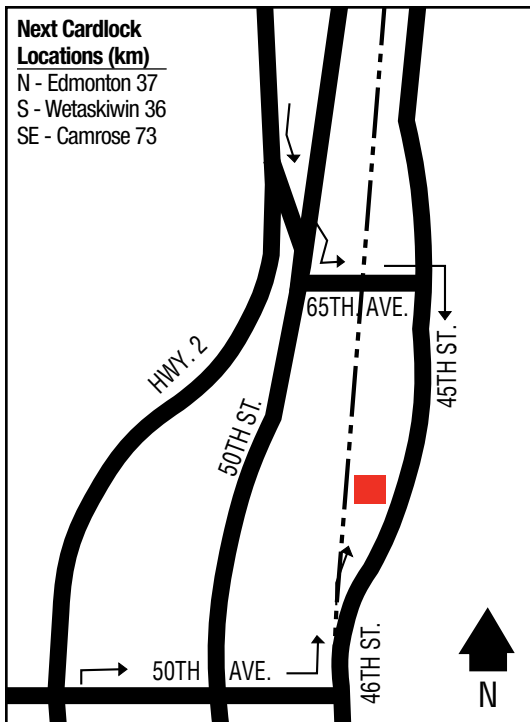

LEDUC

.....

53 16 18.02N
113 32 36.24W

103

Leduc Co-op Ltd.
5608 - 45th Street
780-986-3000 (Retail Petro.)
780-986-3036 (Retail Admin.)

AB

D, MD, R, MR