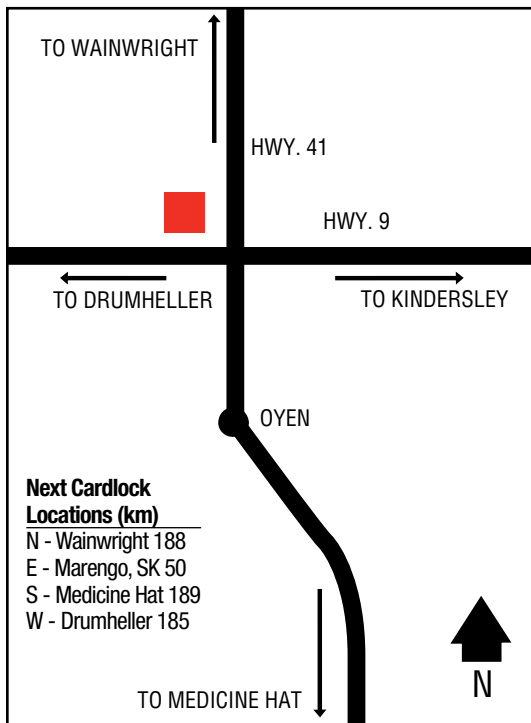

Medicine Hat Co-op Limited

Highway 9 at Highway 41

403-664-3633

403-580-5114 (Petroleum Marketing Manager)

D, MD, R, MR, PR, RR, S, CS, RF, T, O, OP, TH, ST
R.V. Park adjacent with services. Laundromat.
Farm Centre: 8 a.m. - 5 p.m.
C-Store: 6 a.m. - 11 p.m.