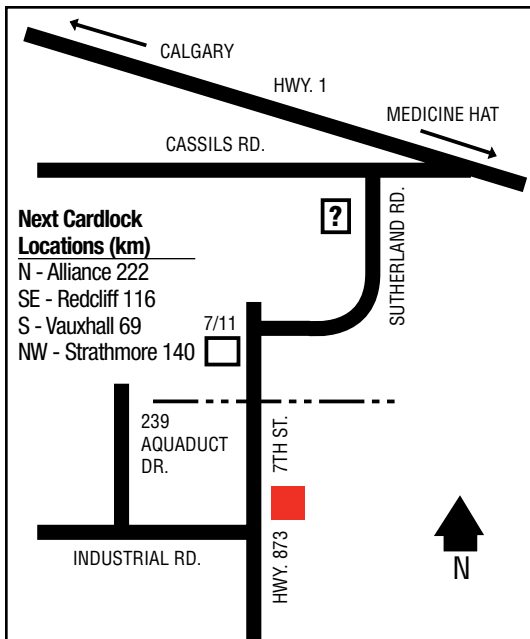

South Country Co-op
Box 1179 T1R 1B9
403-362-2885 (Retail Petro.)
403-654-2137 (Retail Admin.)

AB

D, MD, R, MR, PR, RR, S, CS, TS, O, TH, ST, FC

C-Store Hours: 6 a.m. - 8 p.m. (Mon. - Sat.)

8 a.m. - 4 p.m. (Sun.)

Farm Centre Hours: 8 a.m. - 5:30 p.m. (Mon. - Sat.)

8 a.m. - 5 p.m. (Sun.)