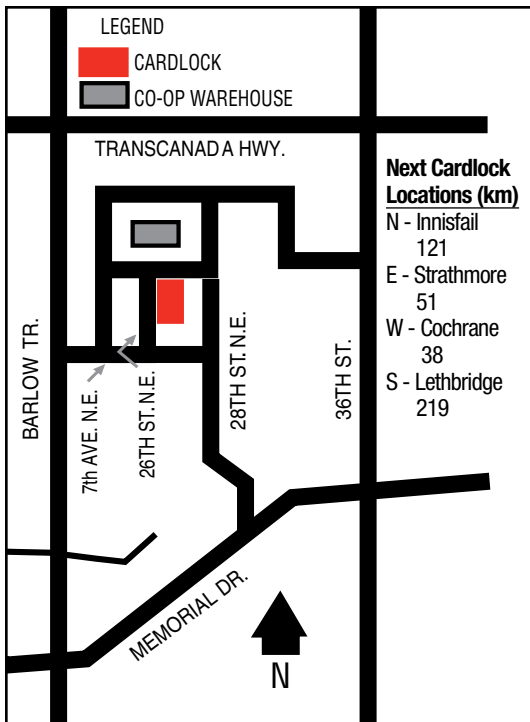

Co-op Feed Plant
1020 - 26th Street N.E.
403-531-6600 (Retail Petro. & Admin.)

AB

D, R, T, TH, ST
RR, S