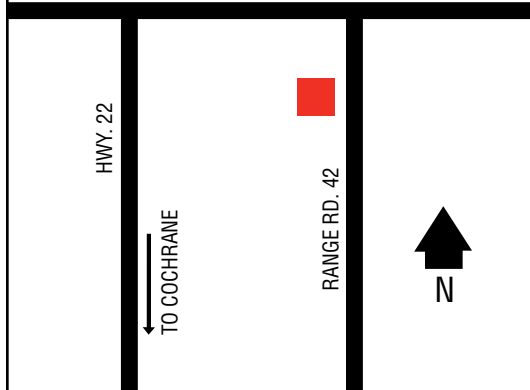

EAGLE HILL

51 47 07.25N
114 28 35.88W

82

Westview Co-operative Association Limited
Highway 27 and Range Road 42
403-556-3335

AB

Next Cardlock Locations (km)

N - Innisfail 55

NW - Rocky Mountain House 100

E - Westview @ Olds 25

S - Calgary 120

10 KM TO SUNDRE

HWY. 27

25 KM TO OLDS

D, MD, R, MR, RR, OP, ST

Agro Centre: 8:30 a.m. - 5:30 p.m. (Mon. - Sat.)