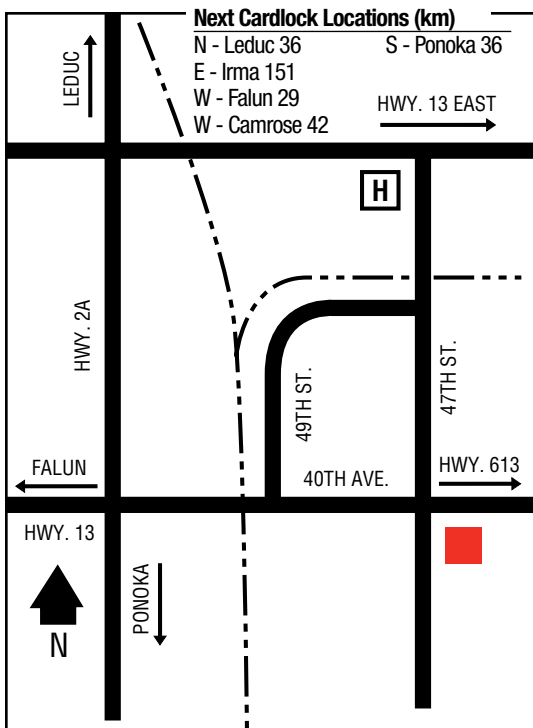

Wetaskiwin Co-operative Association Ltd.
3901 - 47th Street
780-352-9155 (Retail Petro.)
780-352-6001 (Retail Admin.)

AB

D, MD, R, MR, T, OP, TH, ST

Store Hours: 7:30 a.m. - 6 p.m. (Mon. - Sat.) FC