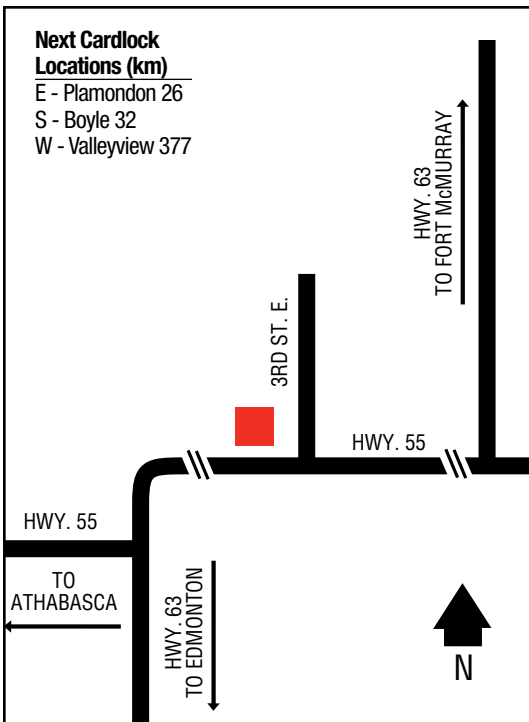

Corporate Bulk Plant & Cardlock

Highway 55

Boyle - 780-689-4111 (Petro.)

Plamondon - 780-798-3772 (Petro.)

AB

D, MD, R, MR, T, TW, TH, ST