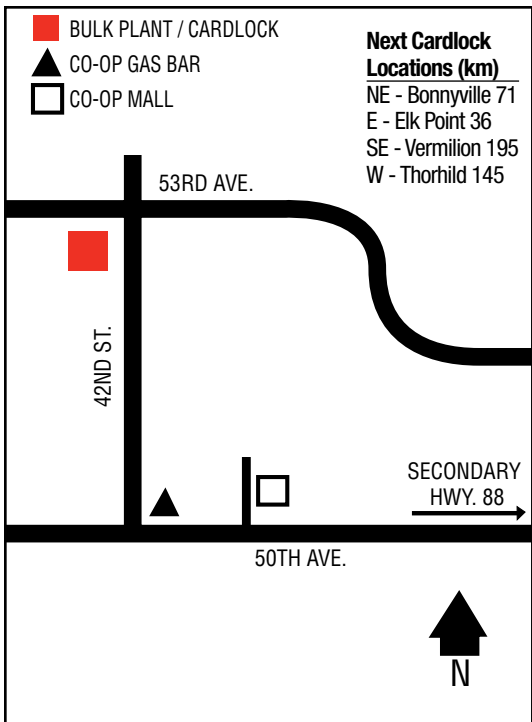

ST. PAUL

53 59 26.36N
111 16 24.51W

124

St. Paul and District Co-operative Association Limited
4221 - 53rd Avenue
780-645-3351
780-645-1728

AB

D, MD, R, MR, ST