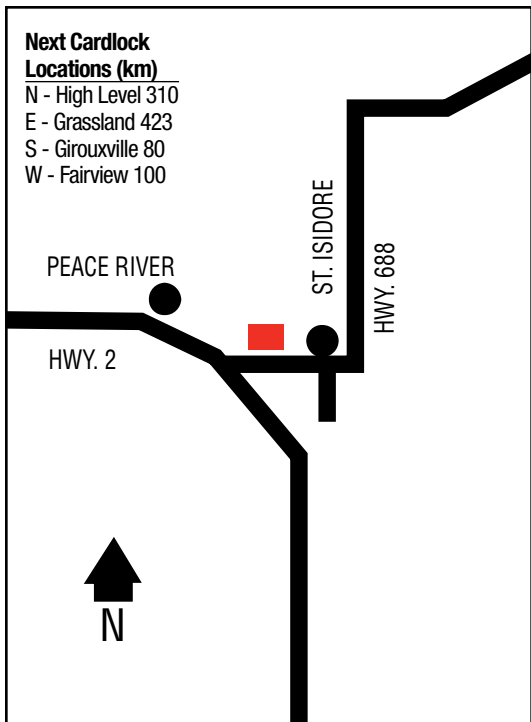

ST. ISIDORE

.....

56 12 36.37N
117 12 21.94W

123

Corporate Bulk Plant & Cardlock
780-624-1096 (Retail Petro. Peace River)
780-624-3121 (Retail Petro. St. Isidore)

AB

D, MD, R, MR, OP