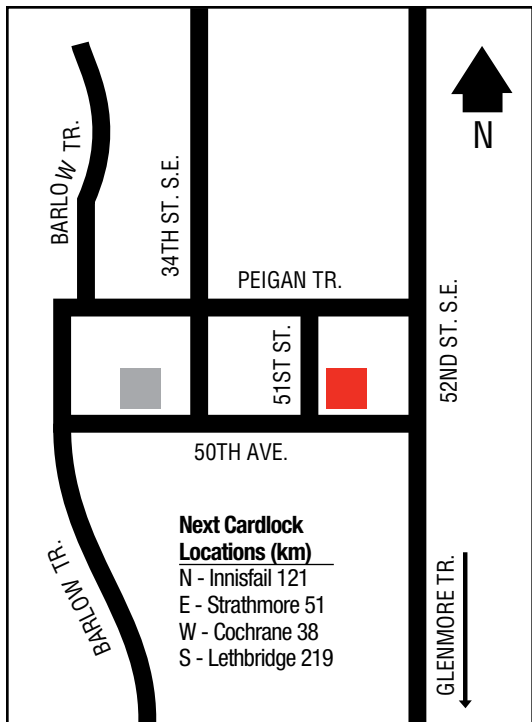

Calgary Co-operative Association Limited
5250 - 50th Avenue S.E.
403-299-4444 (Admin.)

AB

D, R, TH, ST

Also on site (limited hours): PR, RR, CS, RF, T, CW, O