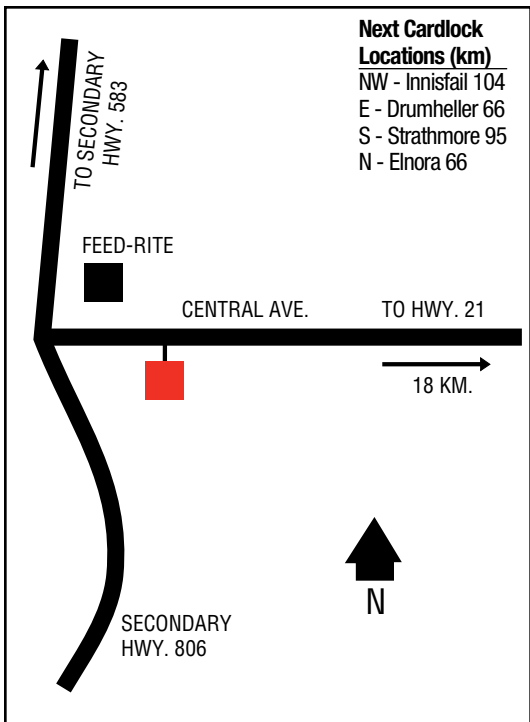

AB

D, MD, R, MR, PR, CS, O

8 a.m. - 5:30 p.m. (Mon. - Fri.)

9 a.m. - 12 p.m. (Sat.)

MAYERTHORPE

.....

53 56 52.75N
115 08 29.20W

107