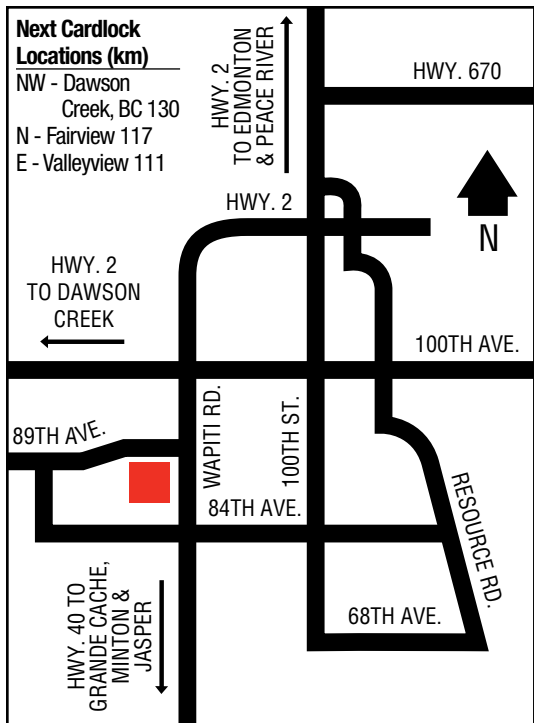

New Horizon Co-operative Limited
Wapiti Road (109th Street) & 89th Avenue
780-539-3999
1-866-540-2667 (toll free)

AB

D, MD, R, MR, RR, S, T, O, OP, TH, ST