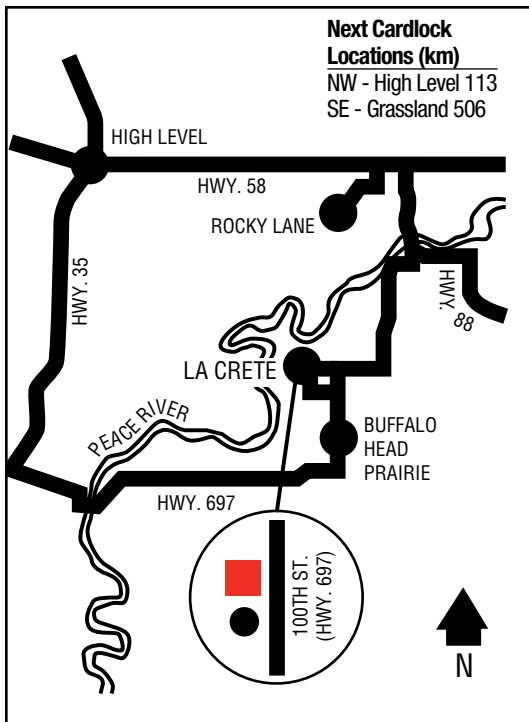

LA CRETE

58 10 54.91N
116 24 20.96W

101

La Crete Co-op Limited
10502 - 100 Street
780-928-3098 (Admin. & Petro.)

AB

D, MD, R, MR, TH, ST