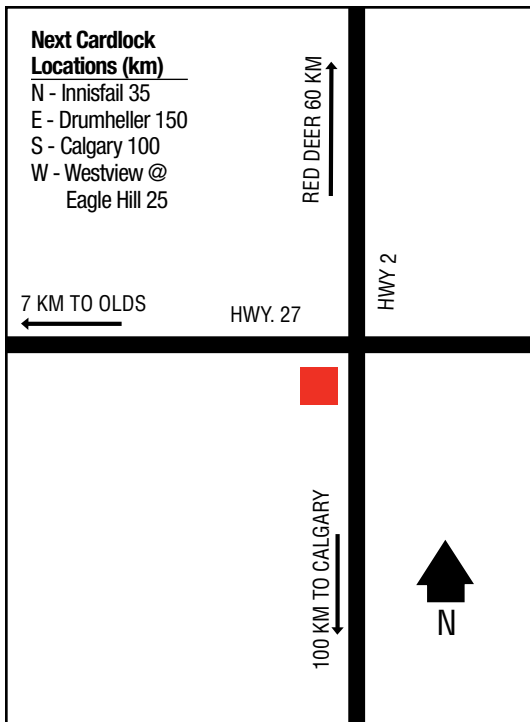

Closed Sunday

OLDS

.....

Westview Co-op
Highway 27 & Highway 2
403-556-3335

51 47 34.29N
114 02 02.22W

111

AB

D, MD, R, MR, RR, S, OP, ST