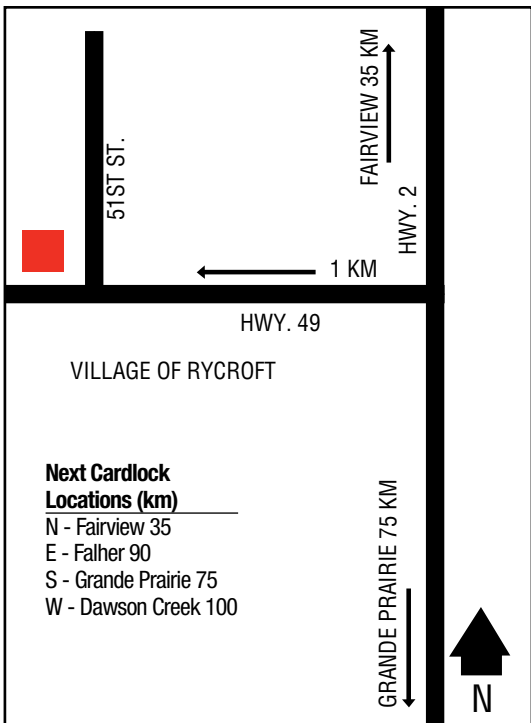

New Horizon Co-operative Ltd.
Hwy. 49 & 51st Street
780-539-3999 (Inquiries for Grande Prairie)
780-876-2918

AB

D, MD, MR, R, ST