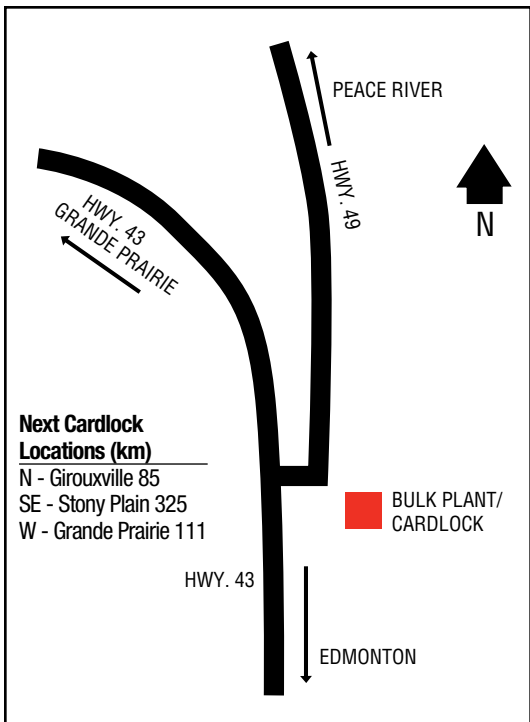

VALLEYVIEW

55 03 36.99N
117 16 44.67W

130

New Horizon Co-operative Limited
4501 East Highway Street T0H 3N0
Phone: 780-524-5285 Fax: 780-524-5294

AB

D, MD, R, MR, P, RR, S, O, OP, TH, ST