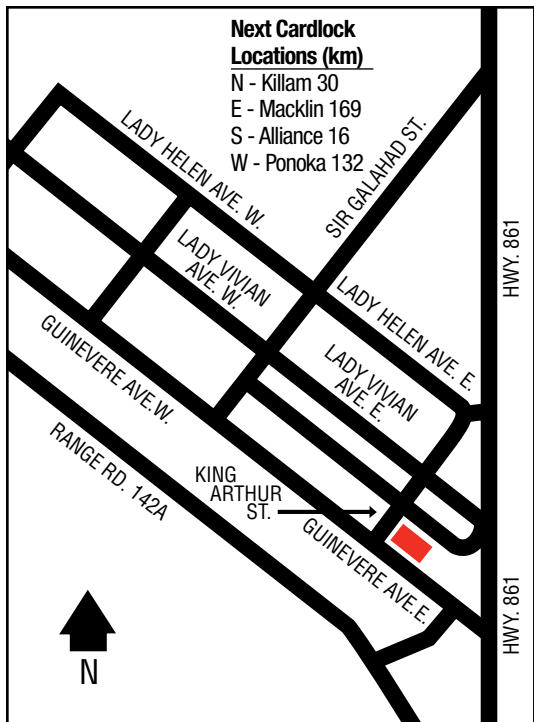

Wild Rose Co-operative Association Ltd.
204 Guinevere Avenue E.
780-583-3922

AB

D, MD, R, MR,

O (oil available only during open hours)

Petroleum Centre Hours: 8 a.m. - 12 p.m. (Mon. - Fri.)