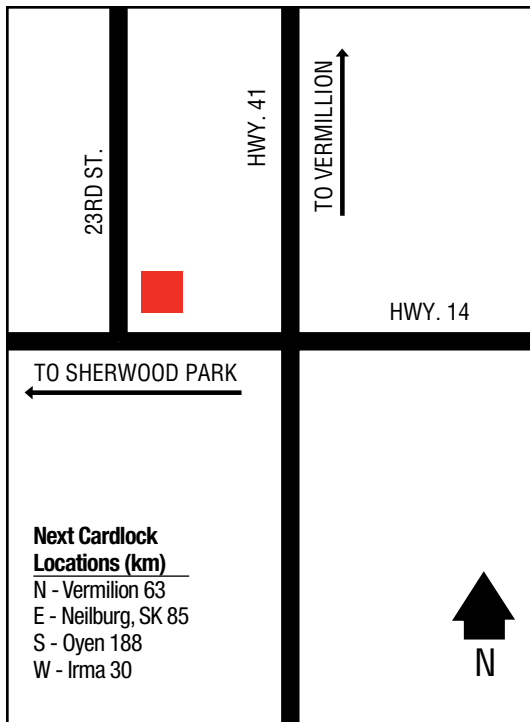

WAINWRIGHT

52 50 33.99N
110 50 12.64W

134

Eastalta Co-op Ltd.
1545 - 23rd Street
1-877-366-2667

AB

D, MD, R, MR, OP, ST