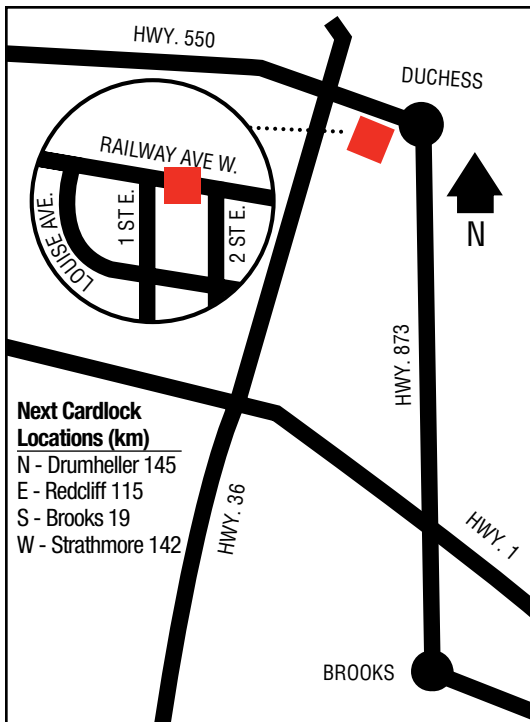

DUCHESS

52 36 58.39N
114 36 16.41W

80

South Country Co-op Limited
255 Railway Avenue
403-362-2885

AB

D, MD, R, MR, TH, ST

Unmanned - Emergency call 403-633-0662