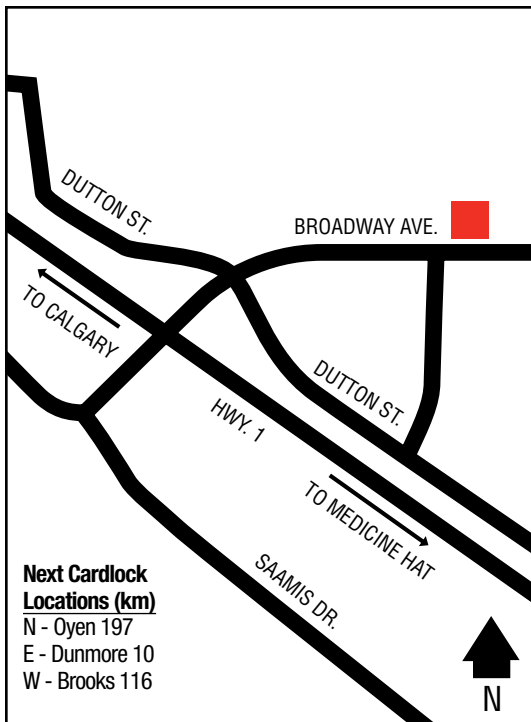

Store Hours: 8 a.m. - 6 p.m. (Mon. - Sat.) RR

REDCLIFF

.....

50 04 38.79N
110 45 46.20W

117

Medicine Hat Co-op Limited
1631 Broadway Avenue E.
403-580-5114
403-528-6610

AB

D, MD, R, MR, RR, S, TH, ST