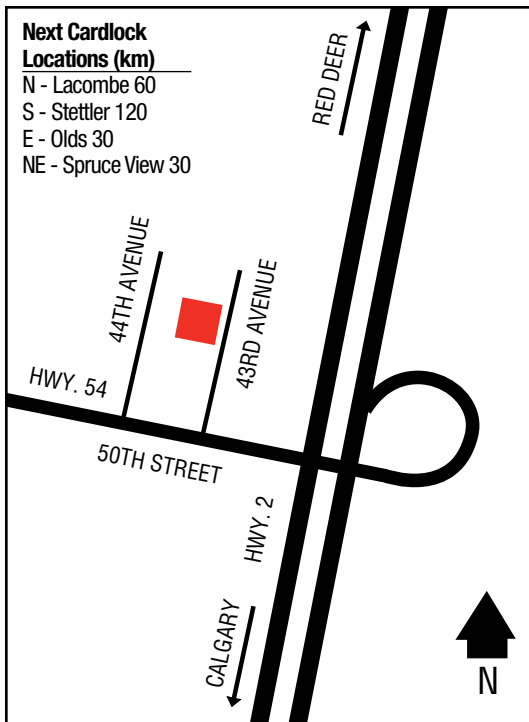

INNISFAIL

.....

52 01 43.37N
113 56 20.28W

97

Central Alberta Co-op Ltd.
5008 - 44th Avenue
403-227-4999 (Retail Petro.)
403-227-4888 (Retail Admin.)

AB

D, MD, R, MR, TH, ST

Store Hours: 8 a.m. - 5:30 p.m. (Mon. - Sat.) FC, O