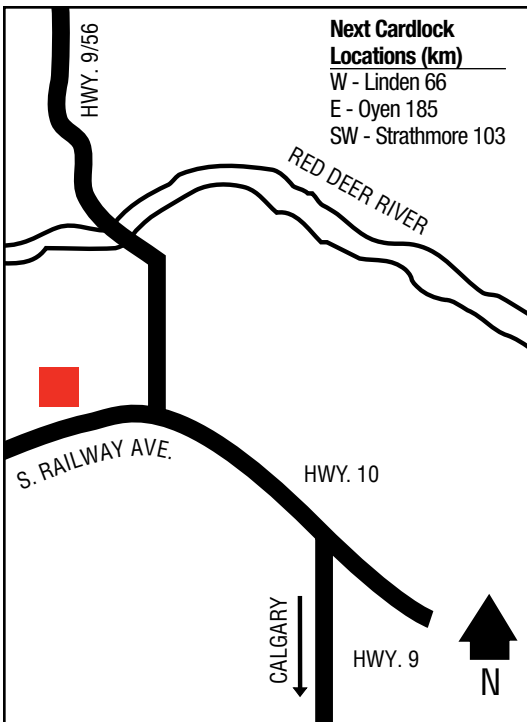

DRUMHELLER

.....

51 27 44.79N
112 42 43.84W

79

Drumheller Co-op Ltd.
500 South Railway Avenue
403-823-9225 (Retail Petro.)
403-823-5555 (Retail Admin.)

AB

D, MD, R, MR, ST