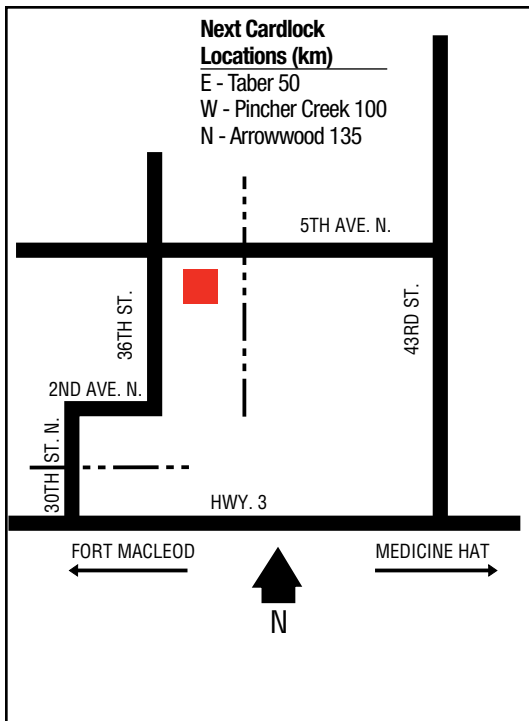

South Country Co-op
3602 - 5th Avenue N. T1H 0P6
403-320-1188 (Retail Petro. & Admin.)

AB

D, MD, R, MR, PR, TH, ST, FC

8 a.m. - 5 p.m. (Mon. - Fri.) RR, S, O

8 a.m. - 5 p.m. (Sat.) April 1 - September 30