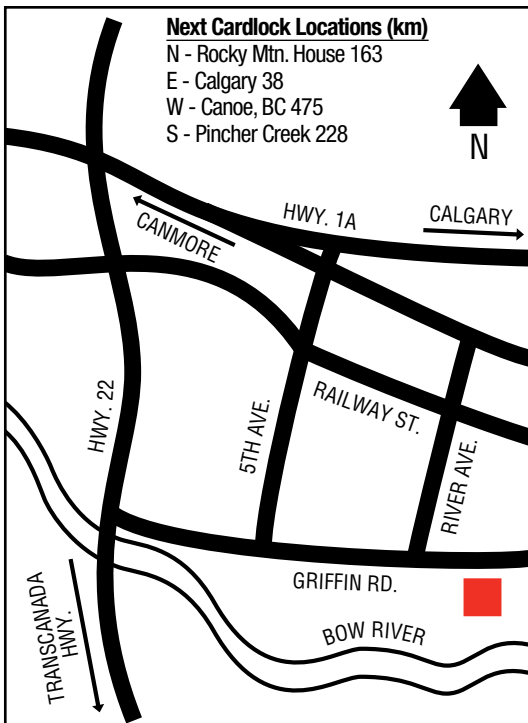

Calgary Co-operative Association Limited
439 Griffin Road T0L 0W0
403-219-6025 (Admin.)

AB

D, MD, R, TH, ST