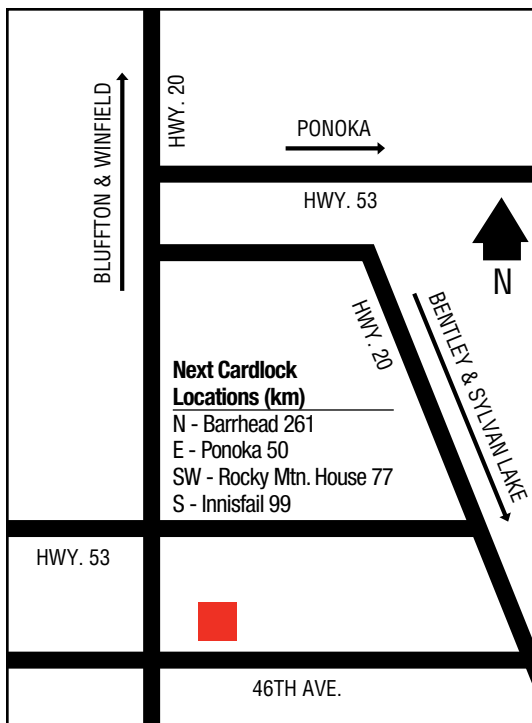

D, MD, R, MR, RR

RIMBEY

.....

52 38 05.30N
114 14 32.17W

119

Rimby Co-op Association Ltd.
51st Street & 46th Avenue (4625 - 51st Street)
403-843-2258 (Petro. & Admin.)

AB

D, MD, R, MR, TH, ST