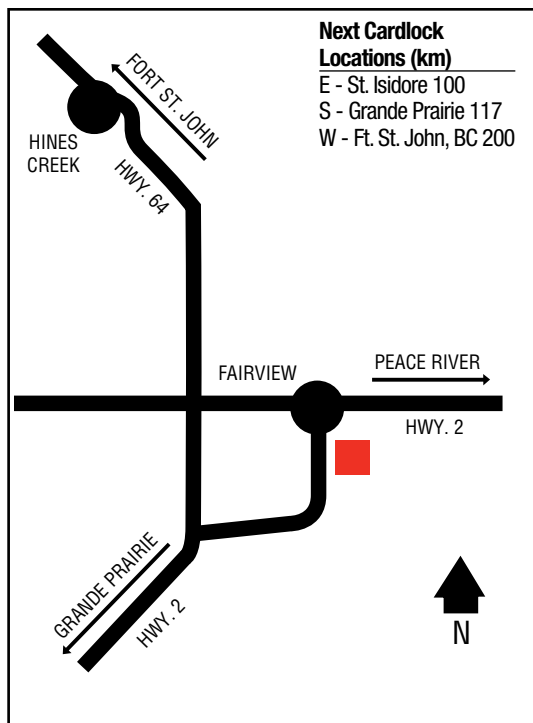

FAIRVIEW

.....

56 03 43.25N
118 23 12.91W

88

New Horizon Co-operative Limited

Highway 2 South of Fairview

780-835-4963

1-866-540-2667 (toll free)

AB

D, MD, R, MR, RR, S, O, OP, TH, ST