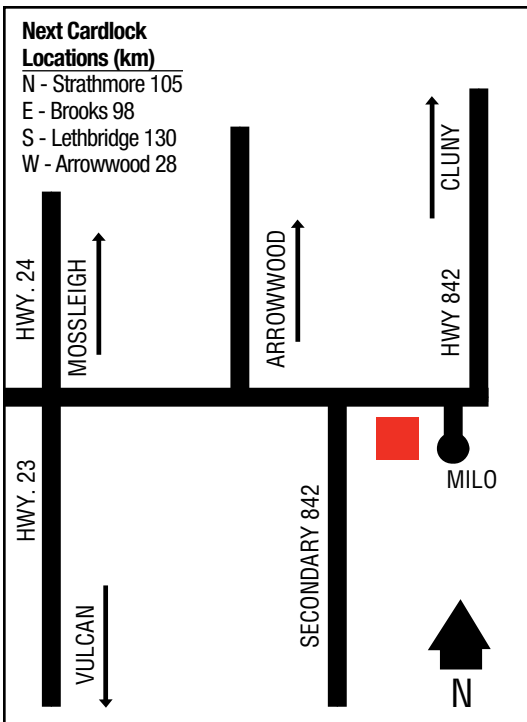

Arrowwood Co-op Association Limited
403-534-3803 (Petro.)

AB

D, MD, R, MR, OP, TH, ST