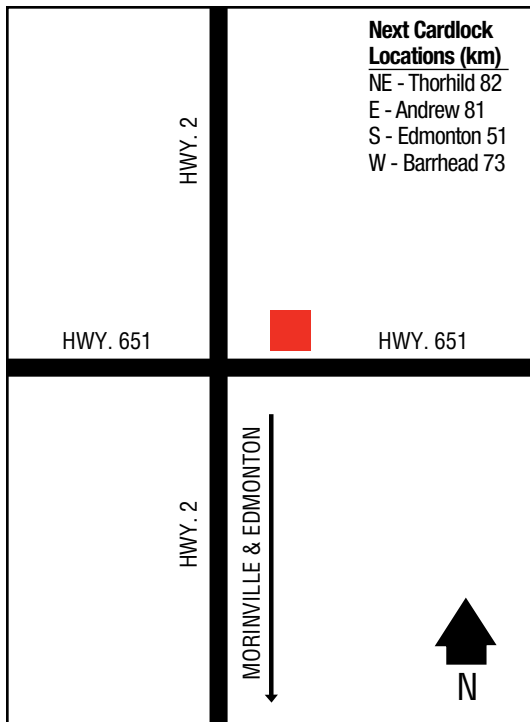

Legal Co-operative Association Limited
Highway 651 East off Highway 2
780-961-3766 (Admin. & Petro.)
780-718-8985 (Petroleum Manager)

AB

D, MD, R, MR, ST (Cardlock open 24 hours)