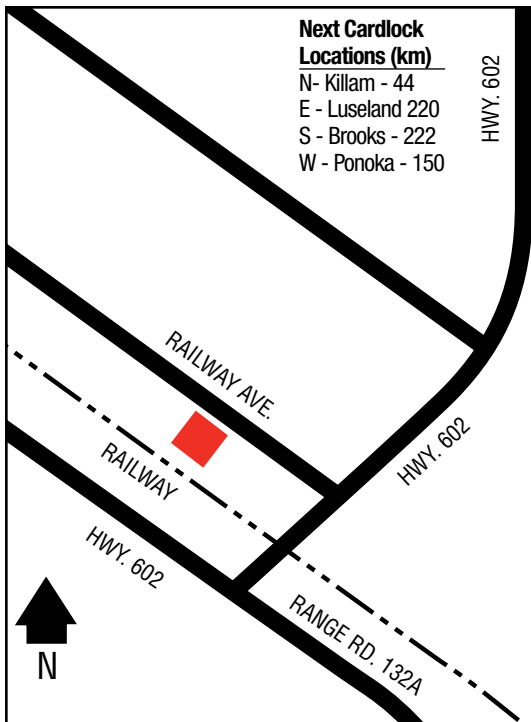

Wild Rose Co-operative Association Ltd.
Railway Avenue
Killam Bulk Plant - 1-877-385-3805

AB

D, MD, R, MR