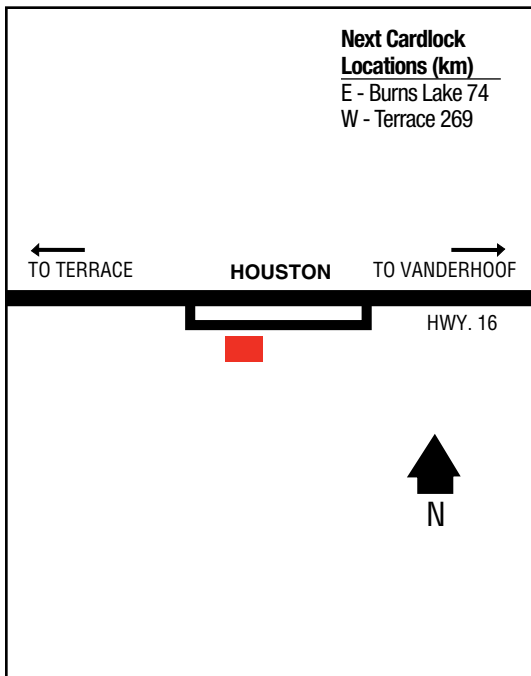

D, MD, R, MR, OP

HOUSTON

.....

54 23 42.69N
126 39 47.32W

45

BC

Vanderhoof & Districts Co-operative Association
2920 Highway 16
250-845-2303 (All Departments)
1-888-545-2667 (Bulk Petro.)
250-567-4414 (Retail Admin.)