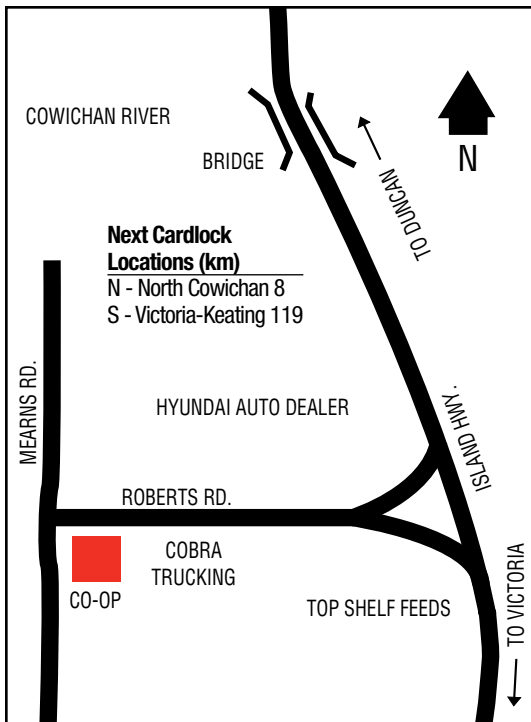

Mid Island Consumer Services Co-operative
@ Roberts Road & Mearns Road
250-729-8403 (Retail Petro. & Admin.)

D, R
Peninsula Co-op's local cards also work here.