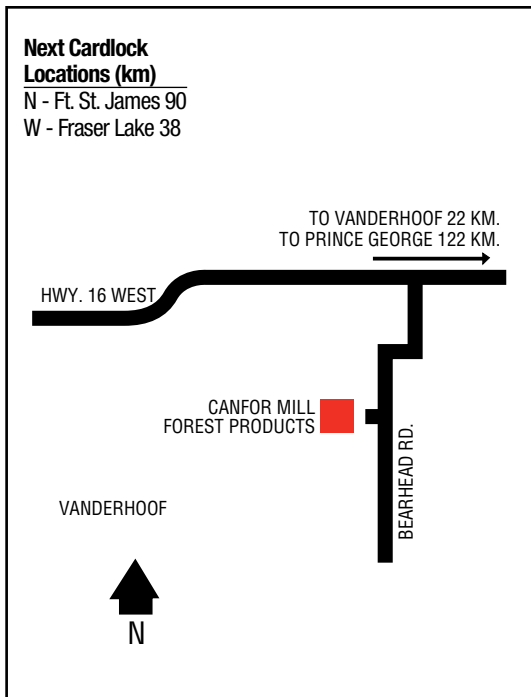

**Next Cardlock
Locations (km)**

N - Ft. St. James 90

W - Fraser Lake 38

VICTORIA - KEATING

48 33 55.75N
123 25 03.38W

61

BC

Peninsula Consumer Services Co-operative
6764 Oldfield Road
Saanichton, B.C.
250-652-3212