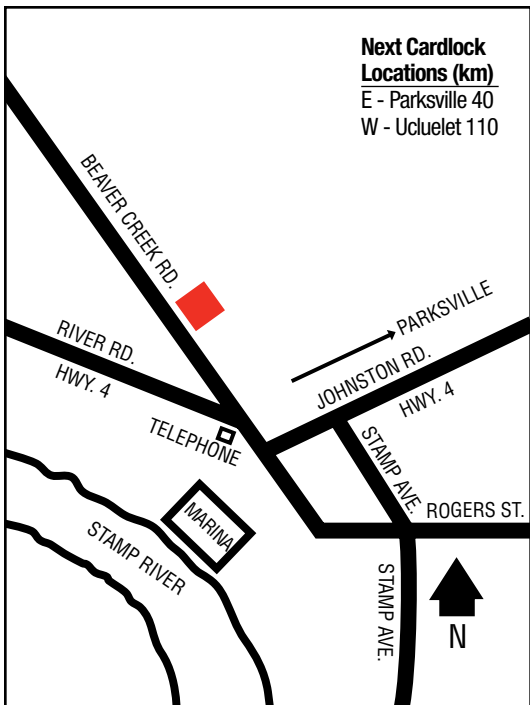

Alberni District Co-operative Association
4885 Beaver Creek Road
250-723-2831

D, MD, R, P, PR, RR, CS, OP

O during Store Hours: 7 a.m. - 7 p.m. (Mon. - Sat.)
9 a.m. - 6 p.m. (Sun.)