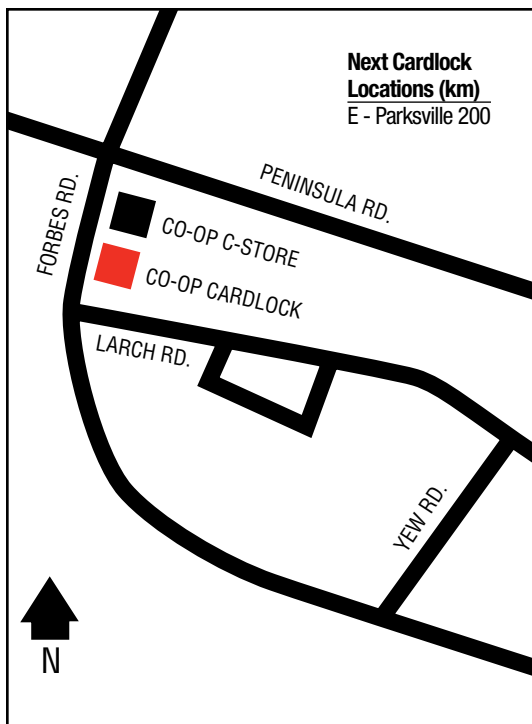

Ucluelet Consumers Co-operative Association
1580 Peninsula Road
250-726-4231

D, MD, R, RR, CS, T, O, TH, ST
C-Store Hours: 6 a.m. - 10 p.m.