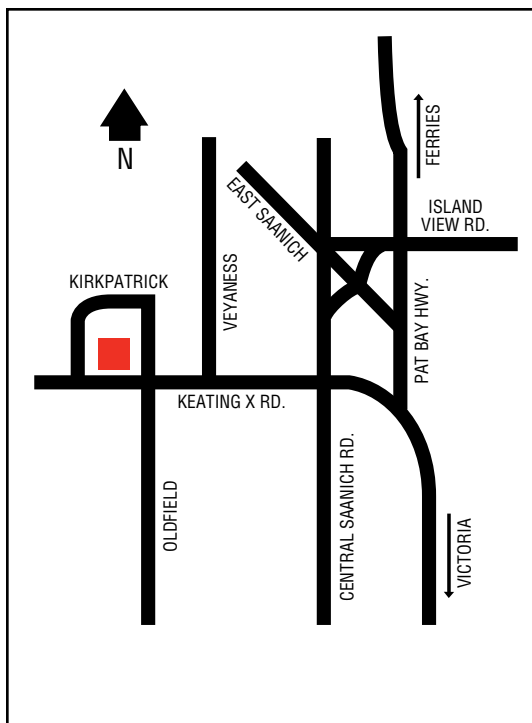

Aldergrove

Armstrong

Burns Lake

Canoe

Chetwynd

Comox

Dawson Creek

Duncan

Parksville

Port Alberni

Prince George

Quesnel

Scotch Creek

Slocan Park

Terrace

Tumbler Ridge

Ucluelet

Valemount

Vanderhoof

Victoria

Otter Farm & Home Co-operative
Fraser Highway & 248th Street
604-607-6912 (Retail Petro.)
604-856-2517 (Retail Admin.)

D, MD, R, PR, T

5 a.m. - 10 p.m. Daily for CS, RR

**Next Cardlock
Locations (km)**

N - Ft. St. James 90

W - Fraser Lake 38

VICTORIA - KEATING

48 33 55.75N
123 25 03.38W

61

BC

Peninsula Consumer Services Co-operative
6764 Oldfield Road
Saanichton, B.C.
250-652-3212