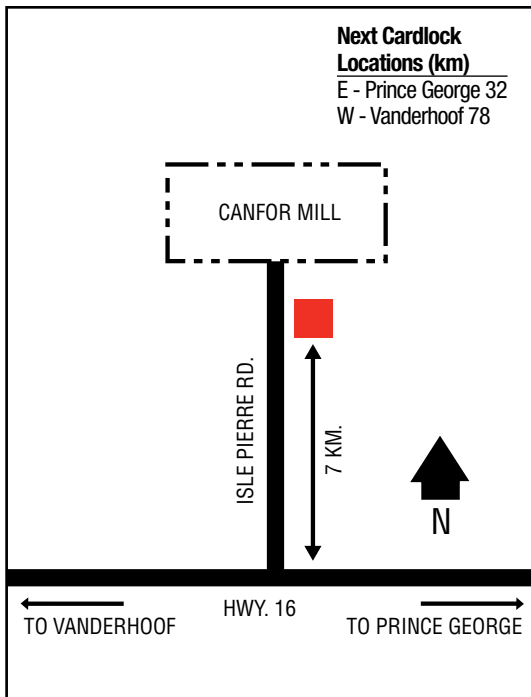

Vanderhoof & Districts Co-operative Association
Isle Pierre Road, Canfor Mill
250-564-3488 (Petro.)
250-567-4414 (Retail Admin.)
1-888-545-2667 (Bulk Petro.)