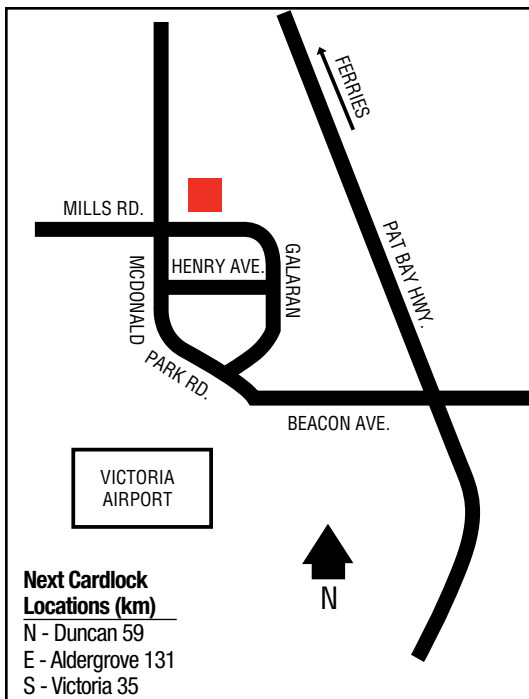

Peninsula Consumer Services Co-operative
Sidney Cardlock
2046 Mills Road
250-652-3212

D, MD, M