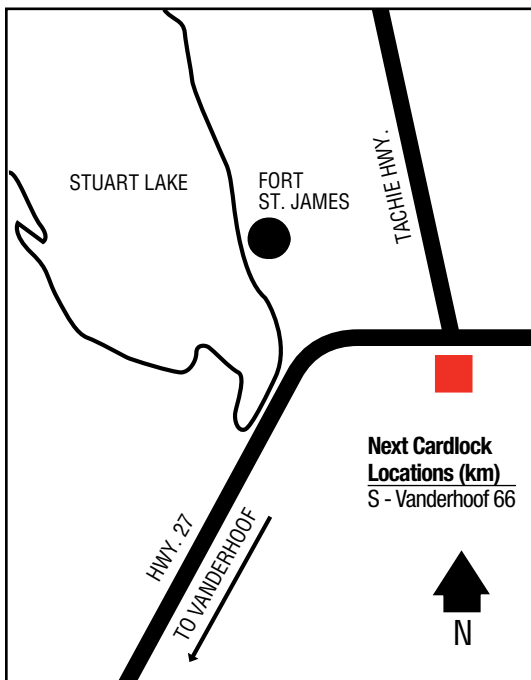

D, MD, R, MR, RR, S, OP, TH, ST

FORT ST. JAMES

.....

54 28 24.48N
124 11 20.82W

41

BC

Vanderhoof & Districts Co-operative Association @
Stuart Lake Lumber Co. Yard, 6.4 km North Road
250-567-4488 (Retail Petro.)
1-888-545-2667 (Bulk Petro.)
250-567-4414 (Retail Admin.)