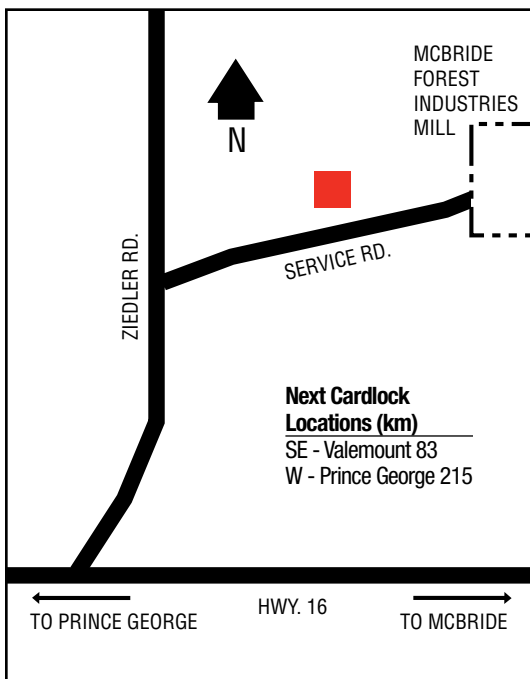

Vanderhoof & Districts Co-operative Association
2130 Ziedler Road, McBride Forest Industries
250-564-3488 (Petro.)
1-866-309-2667 (Bulk Petro.)
250-567-4414 (Retail Admin.)

D, MD, R, MR, ST