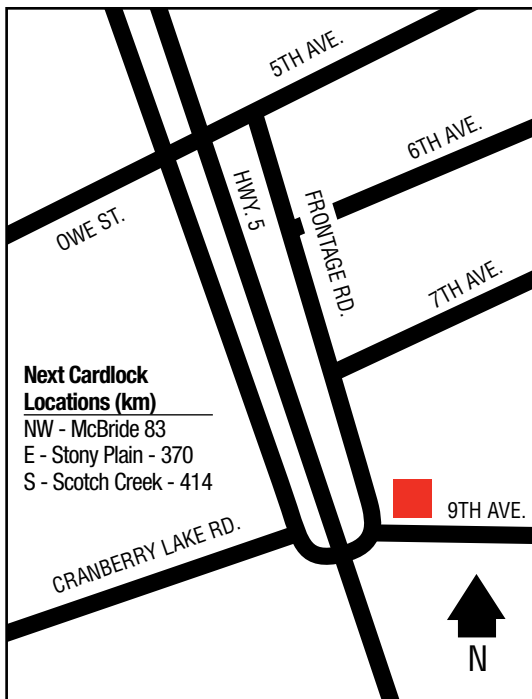

Vanderhoof & Districts Co-operative Association
1500 - 9th Avenue
250-564-3488 (Petro.) 1-888-309-2667 (Bulk Petro.)
250-567-4414 (Retail Admin.)

D, MD, R, MR