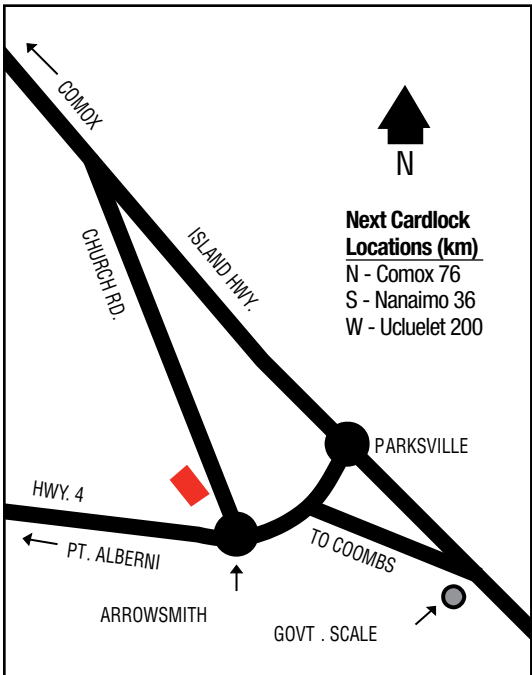

D, MD, R, MR, ST

PARKSVILLE

.....

49 18 21.89N
124 21 37.35W

49

BC

Mid Island Consumer Services Co-operative
Junction of Alberni Highway & Church Road
250-947-9302 Parksville (Retail Petro.)
250-729-8403 Nanaimo (Retail Petro. & Admin.)