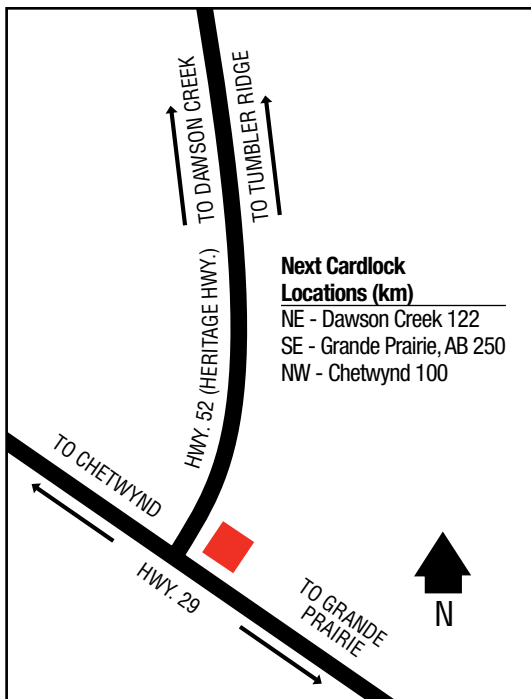

TUMBLER RIDGE

.....

55 06 42.98N
120 58 10.90W

56

Dawson Co-operative Union
Junction Heritage Highway & Highway 29
250-782-3106 (Retail Petro.)
250-782-4858 (Retail Admin.)

D, MD, R, MR, ST