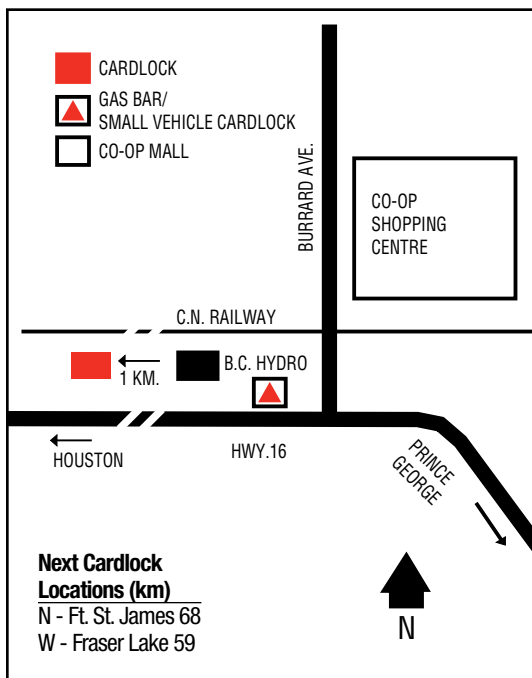

Vanderhoof & Districts Co-operative Association
1 km West of Vanderhoof on Highway 16
250-567-4488 (Retail Petro.)
1-888-545-2667 (Retail Petro.)
250-567-4414 (Retail Admin.)

D, MD, R, MR, PR, T

6 a.m. - 9 p.m. (Mon.-Fri.) for RR, O

8 a.m. - 7 p.m. (Sun. & Stat. Holidays) for RR, O