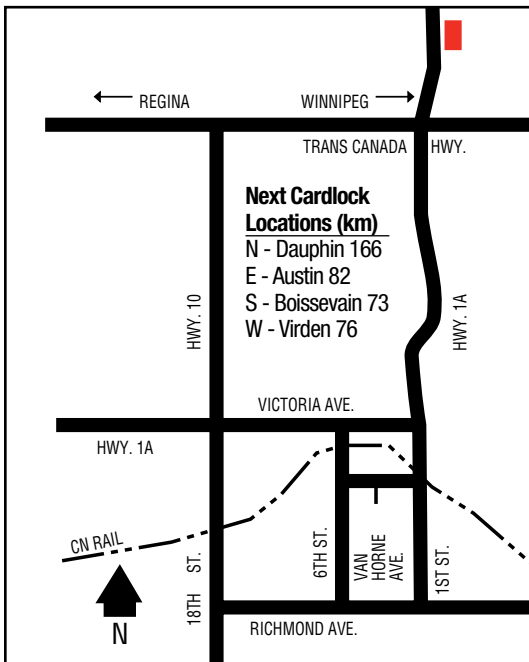

BRANDON

.....

Heritage Co-op 1997 Ltd.

① Highway 10, North of Highway 1

② 6th Street & Van Horne Avenue

204-728-5797 (Retail Petro.)

204-867-2295 (Retail Admin.)

49 53 34.74N

99 56 01.96W

49 50 22.52N

99 56 42.96W

288

MB

① D, MD, R, MR, RR, S, O, ST, FC

Farm Centre Hours: 8 a.m. - 5 p.m. (Mon. - Fri.)

② D, R, RR, CS, T, ST

C-Store Hours: 7 a.m. - 10 p.m. Daily