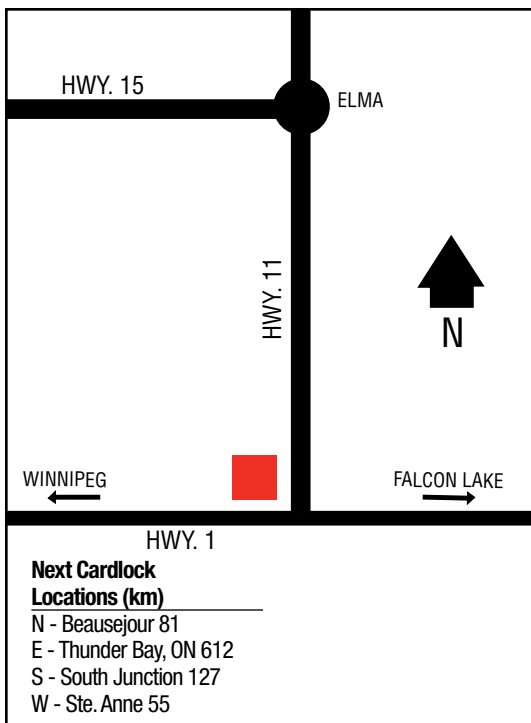

HADASHVILLE

49 39 17.92N
95 54 52.23W

302

Ste. Anne Cooperative Oil Limited
Highway 1 & PR. 11
204-346-3667 (Retail Admin.)

D, MD, MR, R, RR, ST, OP