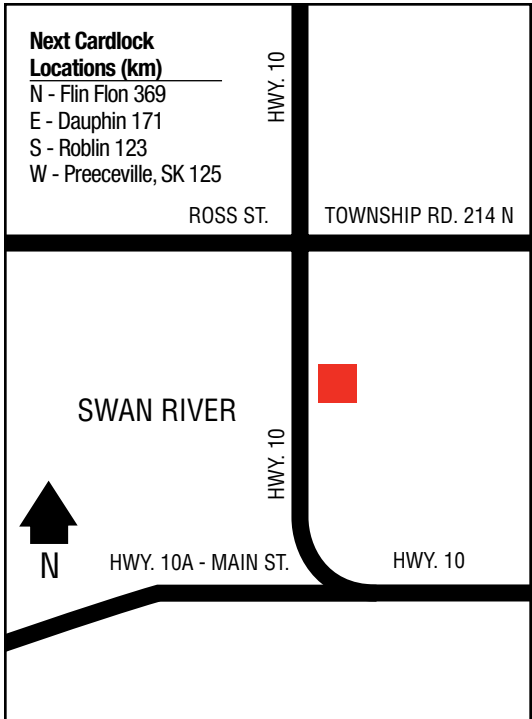

SWAN RIVER

52 06 43.73N
101 15 03.50W

331

Swan Valley Consumers Cooperative Ltd.
Kelsey Trail, Highway 10
204-734-3778

D, MD, R, MR, RR, CS, TH, ST