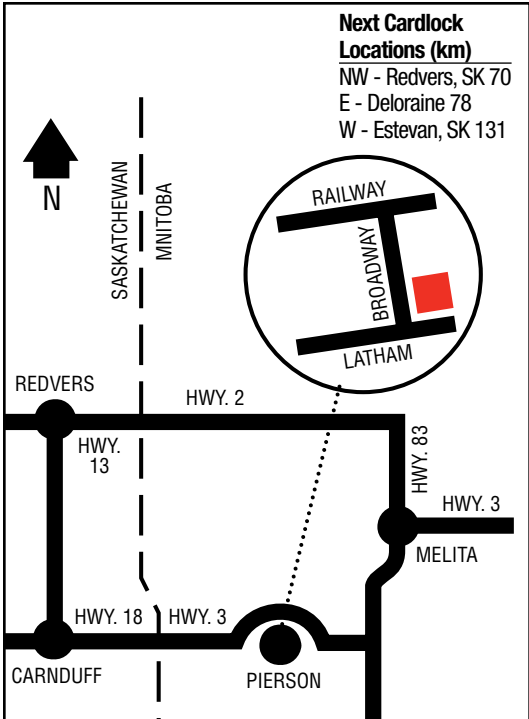

Edward Consumers Co-operative Ltd.
204-634-2328 (Petro.)
204-634-2418 (Admin.)

MB

D, MD, R, MR, ST