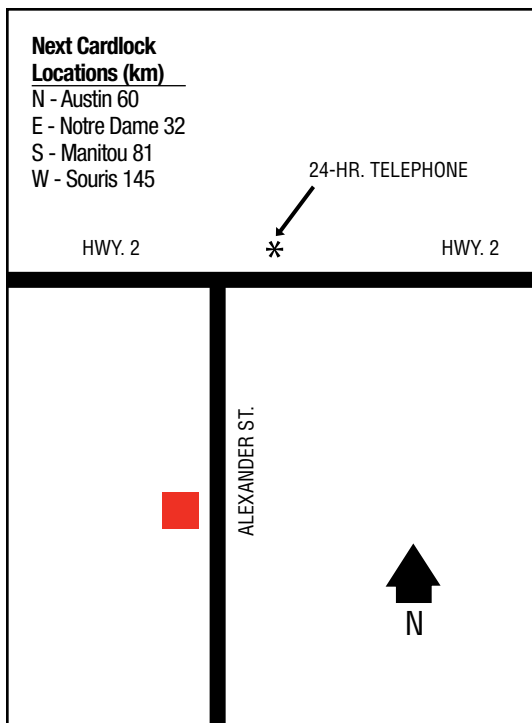

D, MD, MR, T, ST

During Store Hours: R, M, P, PR, RR, CS, O

TREHERNE

49 37 52.68N
98 41 45.27W

333

Carman Co-op (1959) Ltd.
104 Alexander Street
204-723-2208

MB

D, MD, R, MR, OP, ST