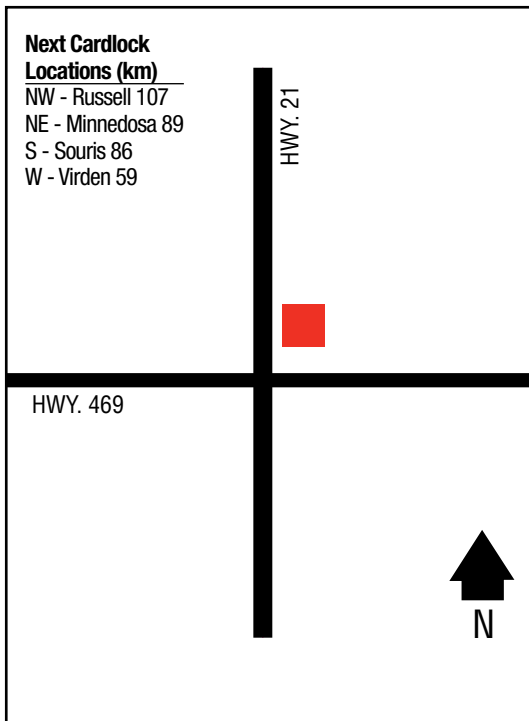

Hamiota Co-op (1958) Ltd.
Highway 21
204-764-2606

D, MD, MR, R, TH, ST