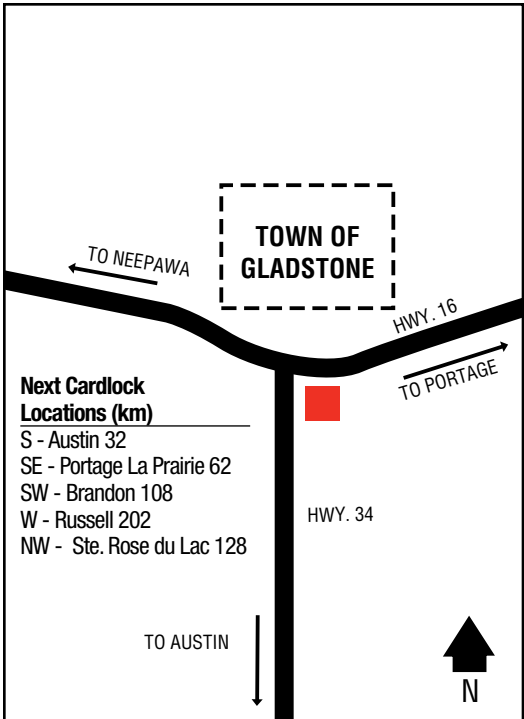

GLADSTONE

.....

50 12 44.86N
98 56 55.05W

299

Neepawa-Gladstone Co-operative Limited
Cardlock - Highway 16
204-476-2328 (Admin.)
1-866-643-0726

D, MD, R, RR, S, T, OP, ST, L
During Store Hours: M, P, PR, CS, RF, O