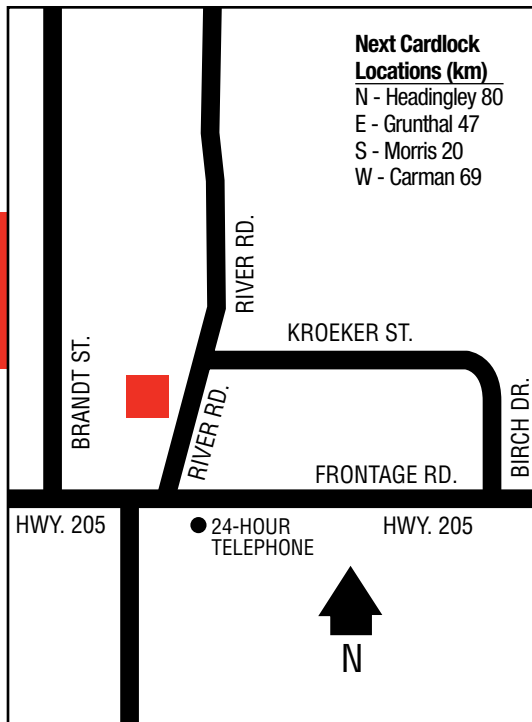

ROSENORT

.....

49 27 32.58N
97 25 58.18W

320

Rosenort Cooperative Limited
10 River Road N.
204-746-2039

D, R