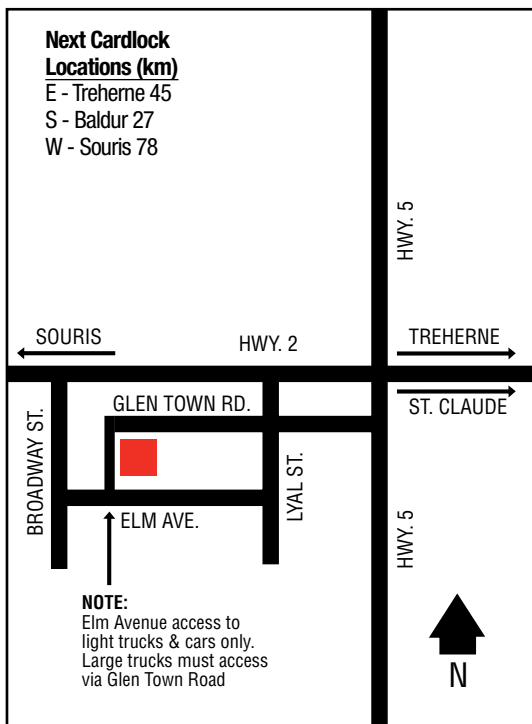

GLENBORO

.....

49 33 40.51N
99 17 24.09W

300

Pembina Consumers Co-op (2000) Ltd.
Glen Town Road West
204-827-2228 (Petro.)
204-744-2228 (Admin.)

Next Cardlock Locations (km)

E - Treherne 45

S - Baldur 27

W - Souris 78

MB

NOTE:

Elm Avenue access to
light trucks & cars only.
Large trucks must access
via Glen Town Road

D, MD, R, MR, ST