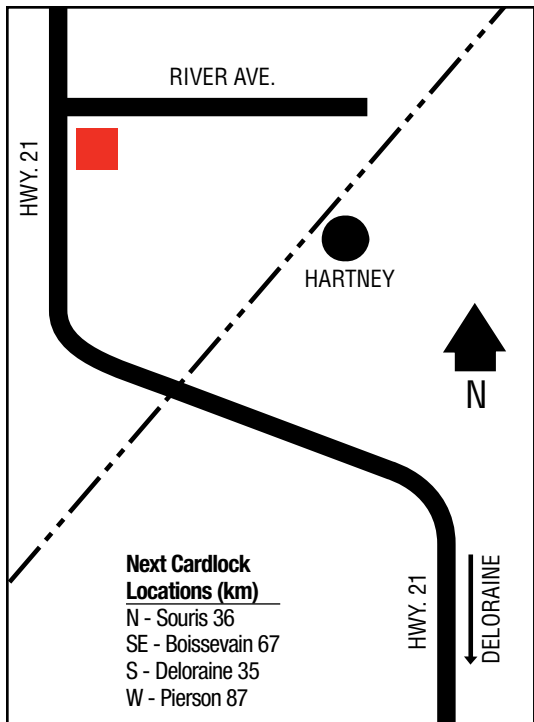

HARTNEY

.....

49 29 08.10N
100 32 00.72W

304

Boundary Consumers Cooperative Limited
Box 100, 700 River Avenue R0M 0X0
204-858-2276 (Store)
204-747-2291 (Office)

D, MD, R, MR

Food Store Hours: 9 a.m. - 6 p.m. (Mon. - Sat.)