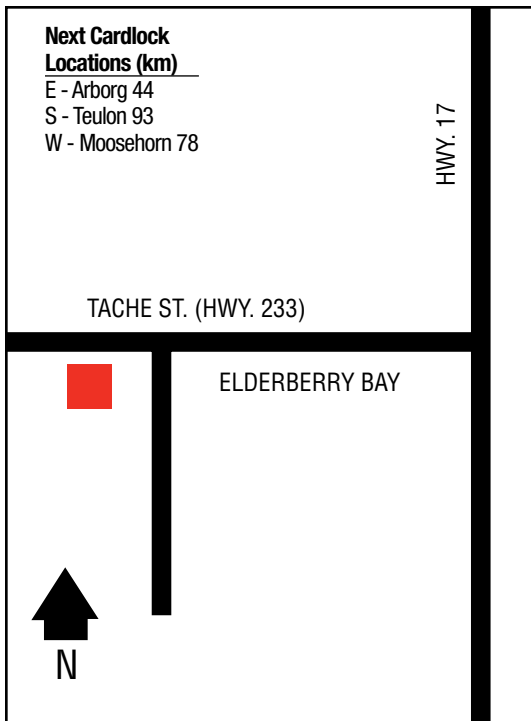

MB

D, R, TH

FISHER BRANCH

51 04 56.87N
97 36 34.89W

295

Ukrainian Farmers Cooperative Limited
22 Tache Street, Fisher Branch
204-372-6841

D, MD, R, MR, PR, RR, CS, ST

C-Store Hours: 8 a.m. - 6 p.m. (Mon. - Thurs. & Sat.)