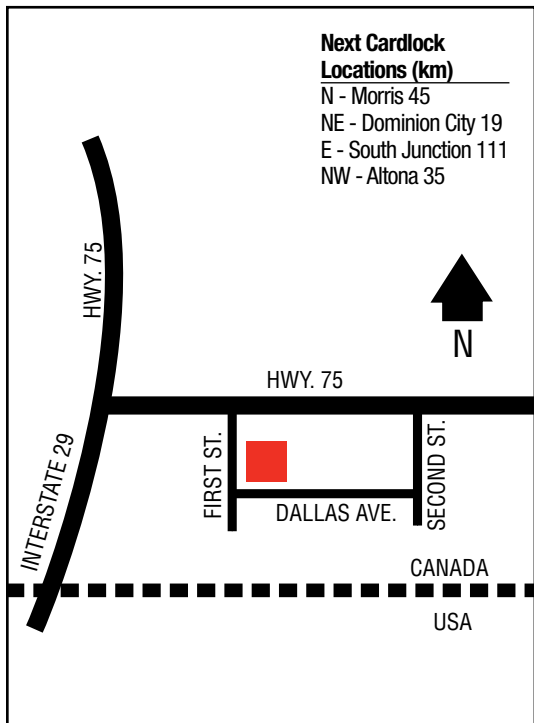

EMERSON

.....

49 00 42.10N
97 14 05.09W

294

Sun Valley Co-op Ltd.
373 Dallas Avenue
204-324-5546 (Retail Petro.)
204-324-6956 (Retail Admin.)

MB

D, R, TH