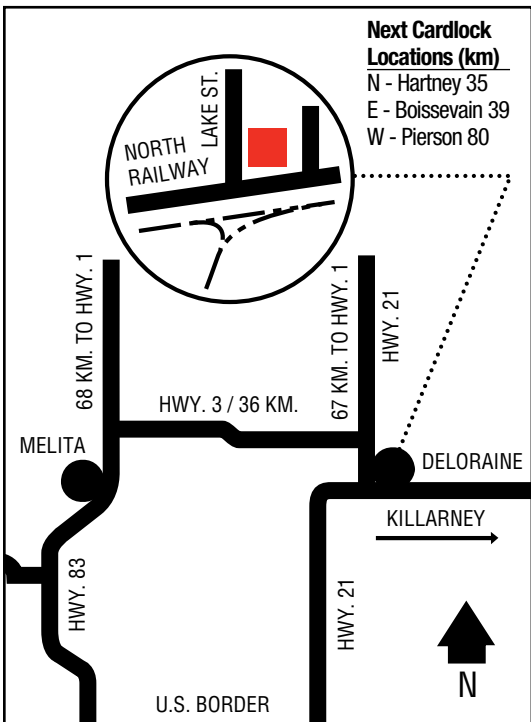

DELORAINE

49 11 36.44N
100 29 23.03W

291

Boundary Consumers Co-operative Limited
North Railway Ave., 1 Block East of Lake Street
204-747-2291 Office
204-747-2226 Home Centre

D, MD, R, MR, P

Home Centre Hours: 8:30 a.m. - 5:30 p.m. (Mon. - Sat.)