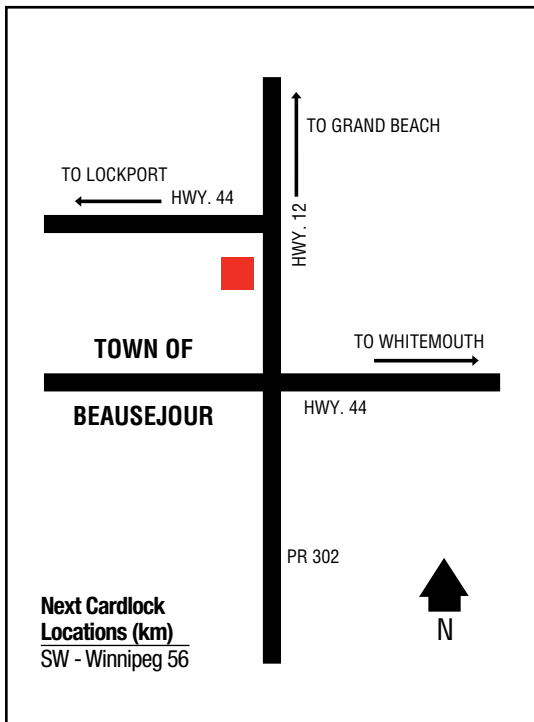

Beausejour Consumers Co-operative Limited
Cardlock - Hwy. 12, Beausejour Industrial Park
204-268-2605 (Admin.)
204-268-1824 (Petro.)

D, MD, R, MR, T, ST