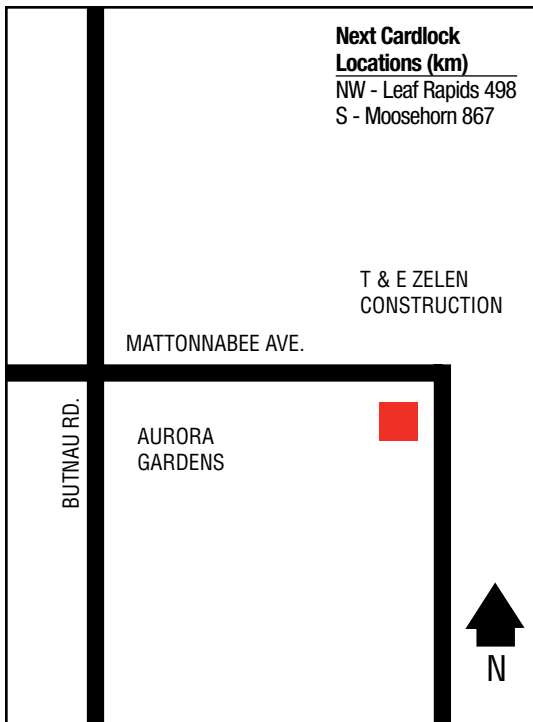

8 a.m. - 8 p.m. (Fri.) Closed Sundays

FLIN FLON

54 47 23.90N
101 51 26.29W

296

North of 53 Consumers Cooperative Ltd.
Timber Lane
204-687-7548 (Retail Petro. & Admin.)

D, R, P

Gillam Co-op Ltd.
68 Mattonnabee Avenue
204-652-6080