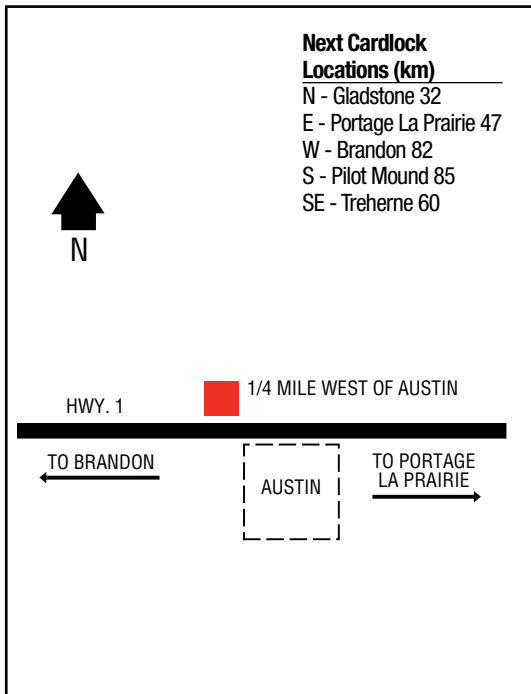

AUSTIN

.....

49 56 45.61N
98 59 27.68W

283

Portage La Prairie Consumers Co-operative Limited
Highway 1 West (2 Miles West of Austin)
204-857-2163 (Petro.)
204-637-3065(Site)

IMB

D, MD, R, PR, RR, CS, RF, T, O, OP, TH, ST
C-Store Hours: 7 a.m. - 10 p.m. Daily: RR, CS, O