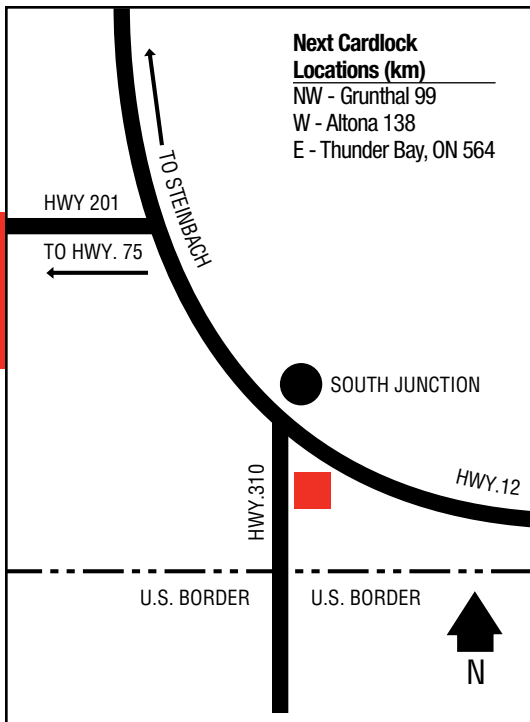

SOUTH JUNCTION

.....

49 02 07.10N
95 45 57.20W

326

Ste. Anne Cooperative Oil Ltd.
Highway 12 & Highway 310
204-346-2667 (Retail Admin.)

D, MD, R, MR, RR, RF, T, CS, OP, TH, ST
C-Store/Restaurant: 7 a.m. - 9 p.m.