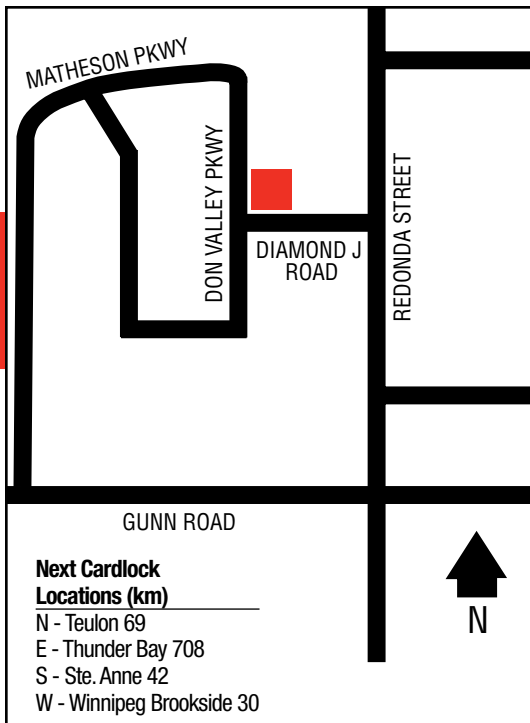

Red River Co-operative Ltd.
80 Don Valley Parkway