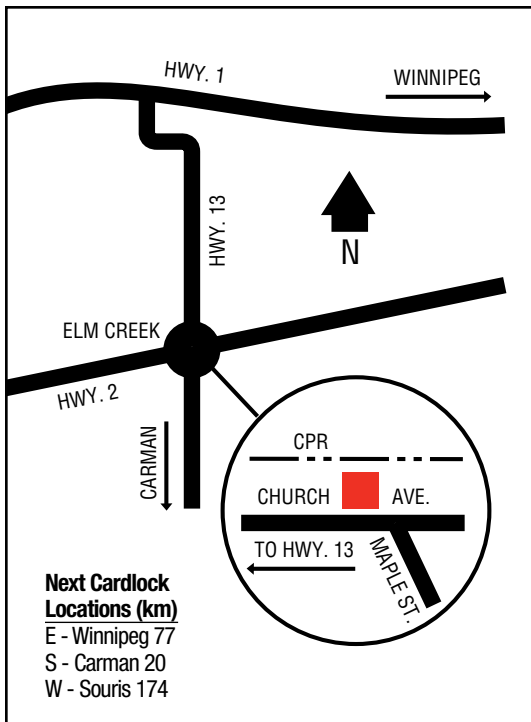

ELM CREEK

.....

49 40 32.74N
97 59 46.22W

293

Elm Creek Cooperative Oil & Supplies Ltd.
43 Church Avenue
204-436-2493 (Petro. & Admin.)

MB

D, MD, R, MR, P, RR, S, OP, TH, ST
T, TS, O, FC during store hours