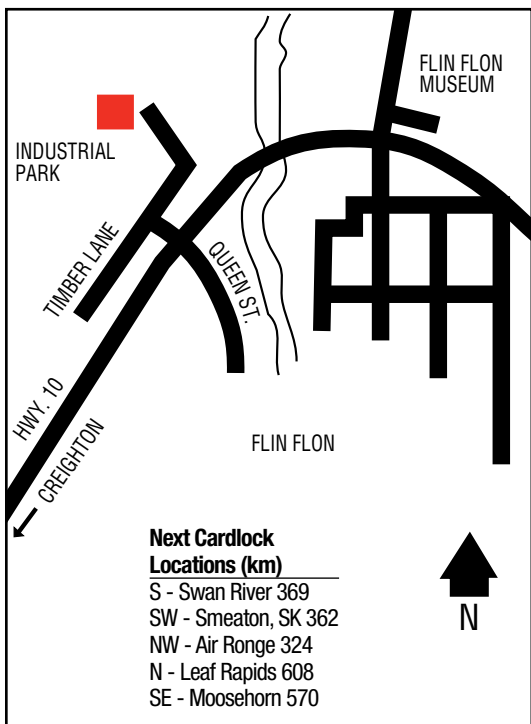

FLIN FLON

54 47 23.90N
101 51 26.29W

296

North of 53 Consumers Cooperative Ltd.
Timber Lane
204-687-7548 (Retail Petro. & Admin.)

D, R, P