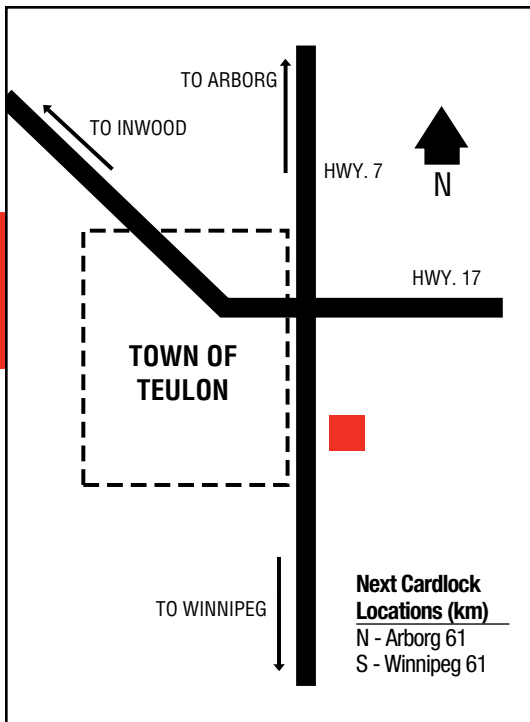

D, MD, MR, T, ST

During Store Hours: R, M, P, PR, RR, CS, O

TREHERNE

49 37 52.68N
98 41 45.27W

333

Carman Co-op (1959) Ltd.
104 Alexander Street
204-723-2208

MB

D, MD, R, MR, OP, ST