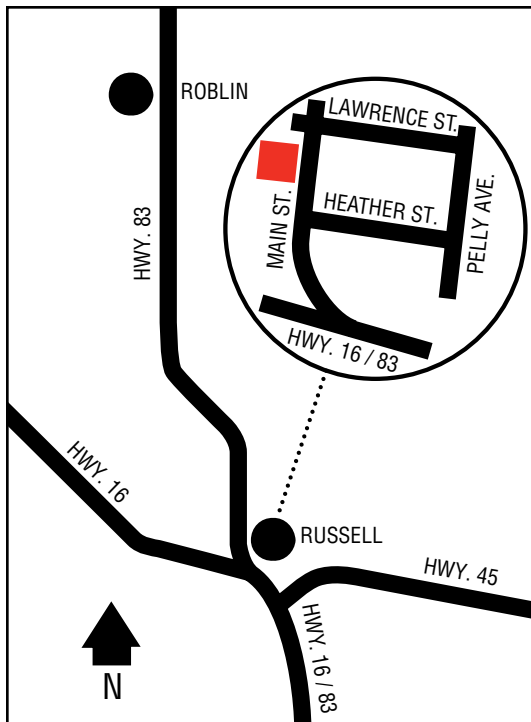

50 46 36.32N
101 17 14.91W **321**

Next Cardlock Locations (km)

N - Roblin 52
E - Gladstone 202
W - Virden 121
S - Langenburg 20

IMB

D, MD, R, MR, M, P, PR, RR, CS, T, TD, TH, ST
C-Store Hours: 7 a.m. - 11 p.m.