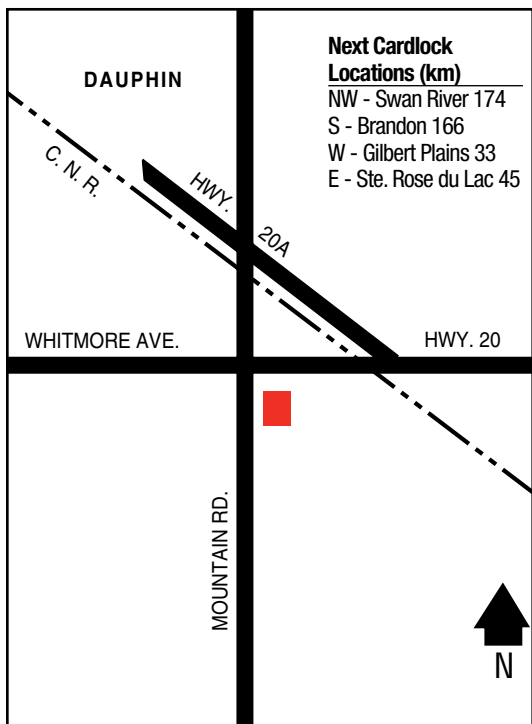

Next Cardlock

Locations (km)

S - Teulon 61

NW - Fisher Branch 44

W - Ste. Rose
du Lac 207

ARBORG

HWY. 68

TO ERIKSDALE
←

HWY. 7

TO WINNIPEG
↓

↑
N

MB

D, MD, R, MR, T, O, TH, ST, FC
(RR, T, O, FC only during store hours)

AUSTIN

.....

49 56 45.61N
98 59 27.68W

D, MD, R, MR, T, TH, ST
7 a.m. - 11 p.m. Daily for RR, CS

DAUPHIN

.....

51 08 23.58N
100 02 18.46W

290

Dauphin Consumers Co-operative Ltd.
Whitmore Avenue & Mountain Road
204-622-6080

D, MD, R, MR

8 a.m. - 5 p.m. (Mon. - Fri.) for RR, O, FC

DELORAINE

49 11 36.44N
100 29 23.03W

291

Boundary Consumers Co-operative Limited
North Railway Ave., 1 Block East of Lake Street
204-747-2291 Office
204-747-2226 Home Centre

D, MD, R, MR, P

Home Centre Hours: 8:30 a.m. - 5:30 p.m. (Mon. - Sat.)