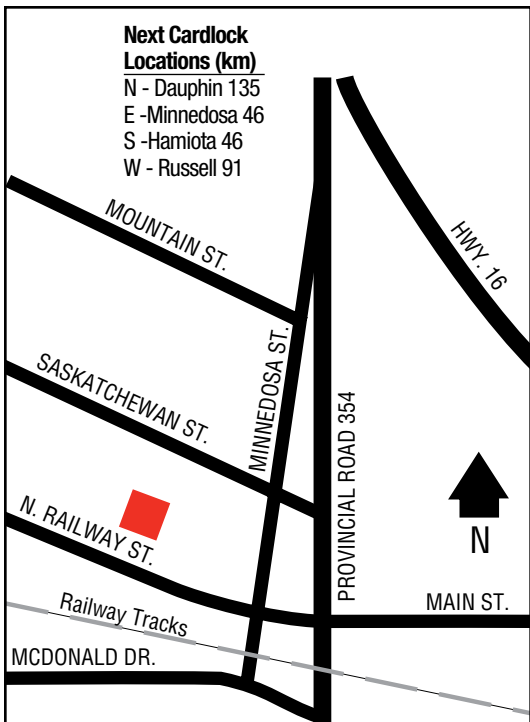

STRATHCLAIR

50 24 12.25N
100 23 43.90W

329

Strathclair Consumers Cooperative Limited
46 Main Street
204-365-2480

D, R, RR, T, O

Store Hours: 8 a.m. - 5:30 p.m. (Mon. - Fri.)

8:30 a.m. - 5:30 p.m. (Sat.)