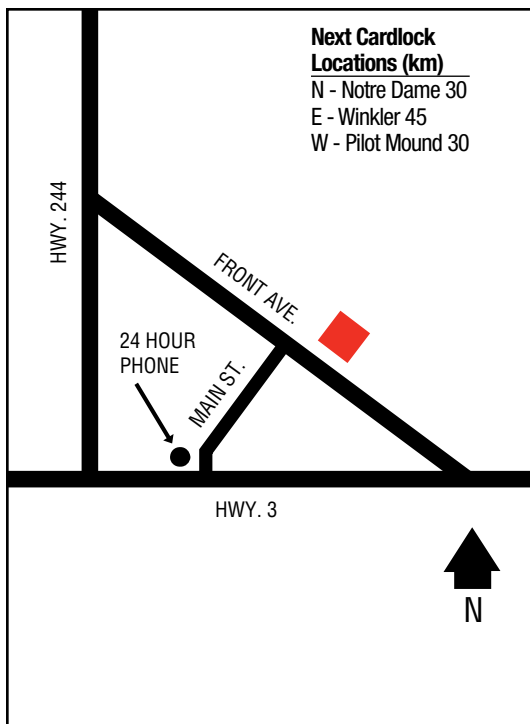

Pembina Consumers Co-op (2000) Ltd.
Front Avenue & Main Street
204-744-2228 (Admin.)
204-242-2303 (Petro.)

D, MD, R, MR, ST