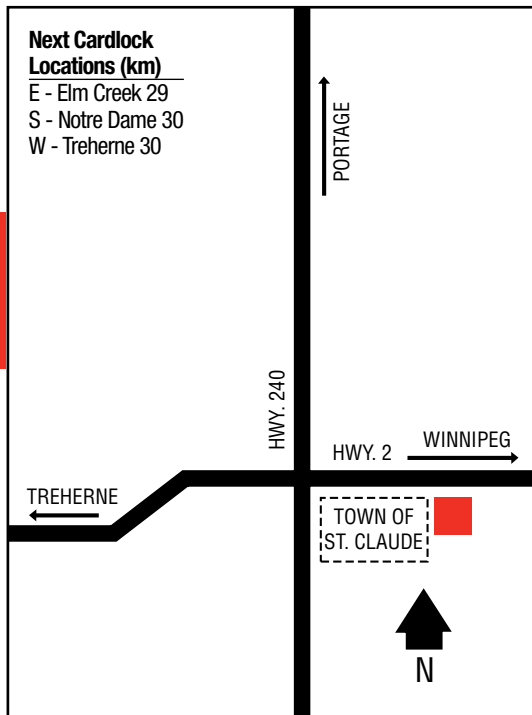

ST. CLAUDE

.....

49 39 54.38N
98 19 54.85W

322

Pembina Consumers Co-op (2000) Ltd.
East of St. Claude on Highway 2
204-379-2078 (Petro.)
204-744-2228 (Admin.)

D, MD, R, MR, ST