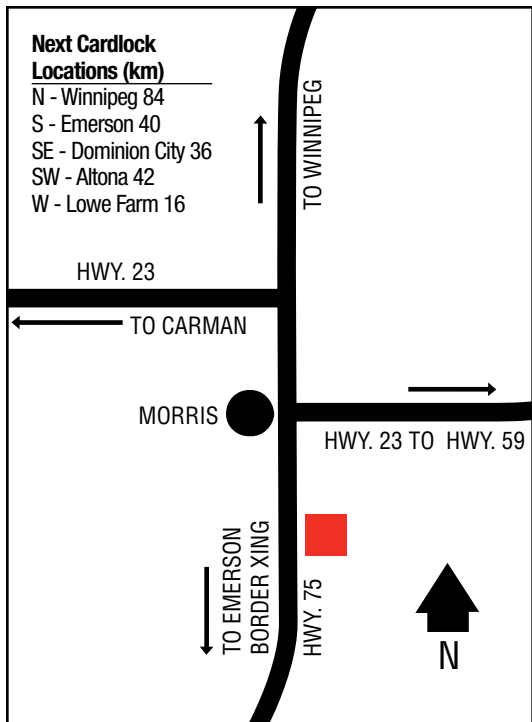

Sun Valley Co-op Ltd.
Highway 75 (East Side)
204-324-5546 (Petro.)
204-324-6956 (Admin.)

D, MD, R, MR, ST