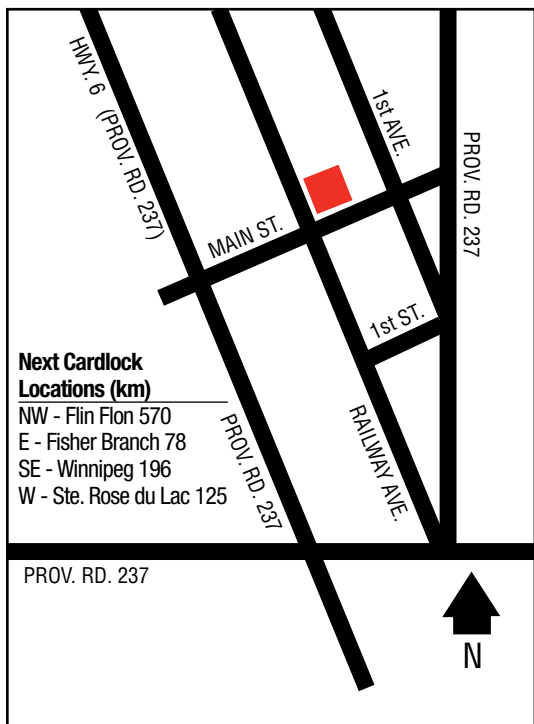

MOOSEHORN

.....

51 17 28.85 N
98 25 22.86 W

310

Moosehorn Consumers Cooperative Ltd.

1 Main Street

204-768-2770

D, R, PR, RR

8 a.m. - 6 p.m. (Mon. - Sat.)

Larger equipment may find site confining.