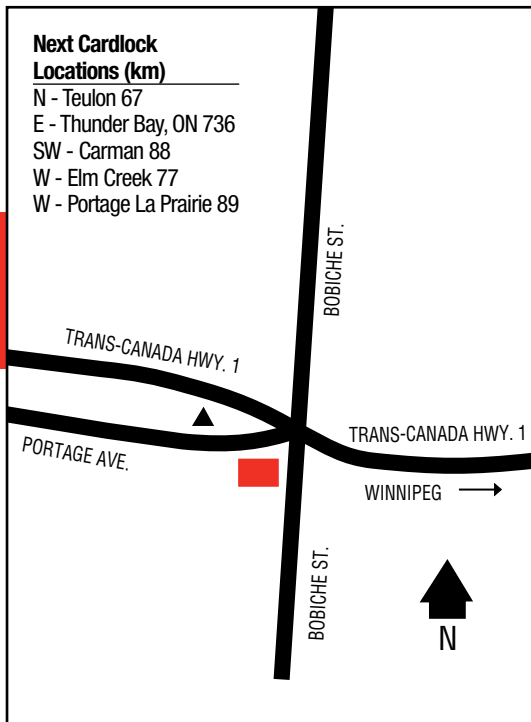

Red River Co-operative Ltd.
5540 Portage Avenue, Headingley, Manitoba
204-831-0028 (Site)
204-631-4600 (Red River Admin.)

MB

D, R, P, RR, S, CS, RF, T, TW, TS, OP, TH