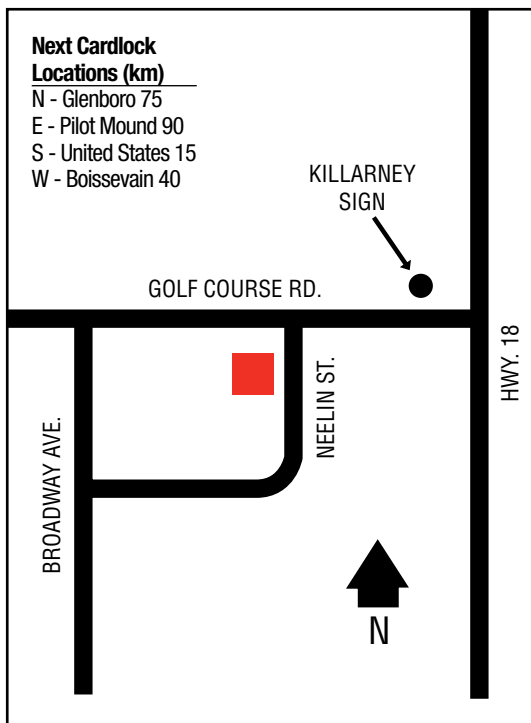

KILLARNEY

49 11 07.87N
99 39 11.71W

305

Killarney-Cartwright Consumers Co-op Ltd.

Neelin Street

204-523-5051 (Petro. Dept.)

204-523-6124 (Petro. Mgr.)

D, MD, R, MR, OP, TH, ST