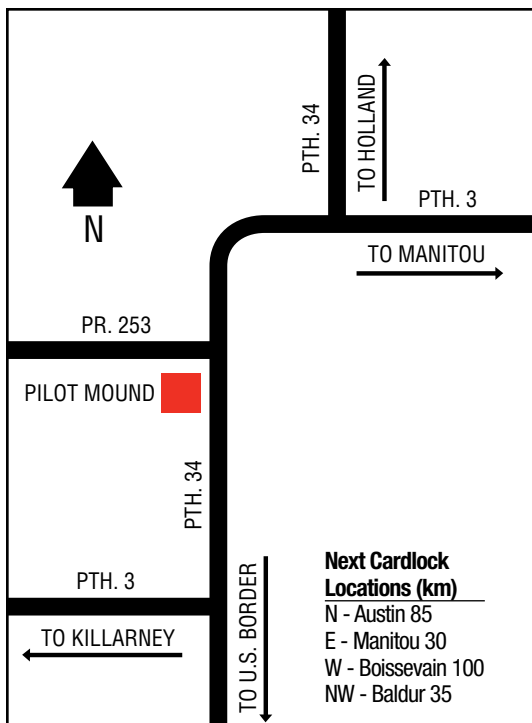

PILOT MOUND

49 12 22.00N
98 53 14.59W

315

Pembina Consumers Co-op (2000) Ltd.
Junction of Highway 3 and PR 253
204-825-2374 (Petro.)
204-744-2228 (Admin.)

D, MD, R, MR, ST