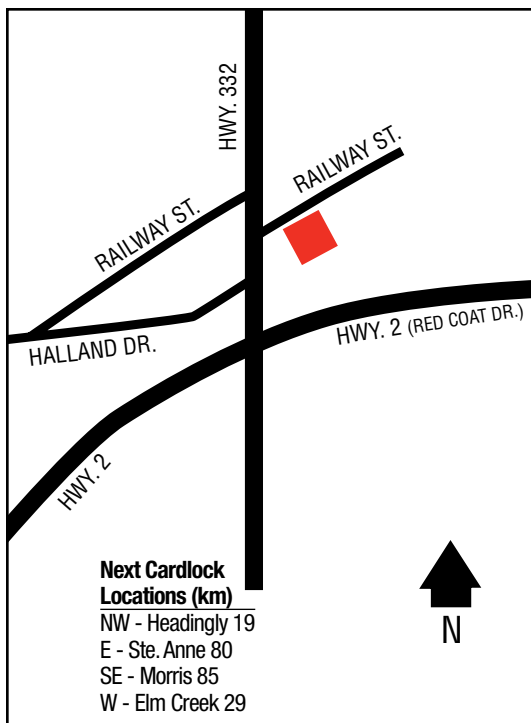

STARBUCK

49 46 09.1N
97 37 05.87W

327

Marquette Consumers Cooperative Ltd.
150 Railway Street
204-735-2382

D, MD, R, RR, TH

Agro Centre Hours: 8:30 a.m. - 5:30 p.m. (Mon.-Fri.)