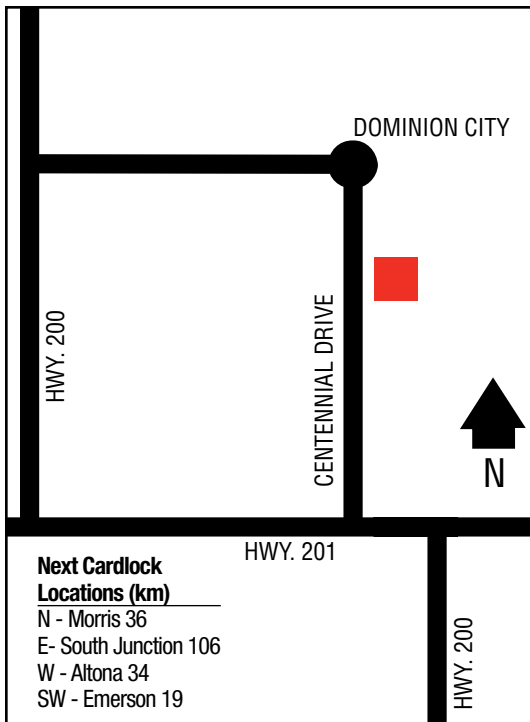

DOMINION CITY

.....

49 08 28.54N
97 09 19.06W

292

Sun Valley Co-op Ltd.

68 Centennial Drive

204-427-2553 (Site)

204-324-5546 (Petro.) 204-324-6956 (Admin.)

D, MD, R, MR

O - during open hours