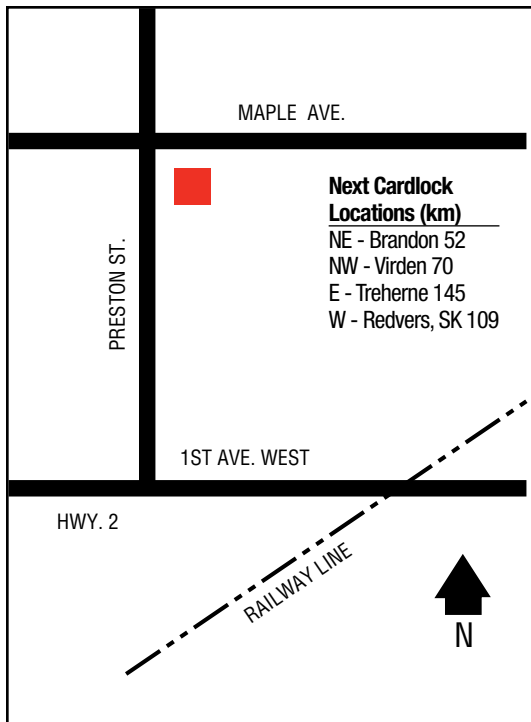

Pembina Consumers Co-op (2000) Ltd.
1 Preston Street & Maple Avenue
204-483-2137

D, R