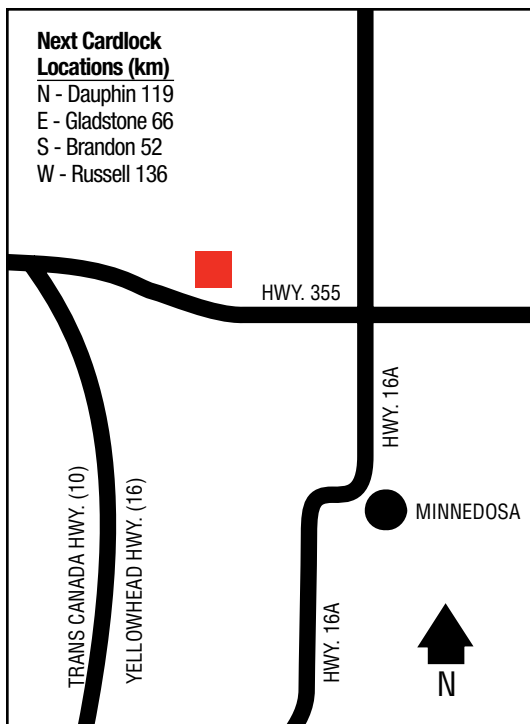

MINNEDOSA

50 15 26.77N
99 52 08.31W

309

Heritage Co-op 1997 Ltd.

Highway 355

204-867-2749

204-867-2295 (Retail Admin.)

MB

D, MD, R, MR, ST