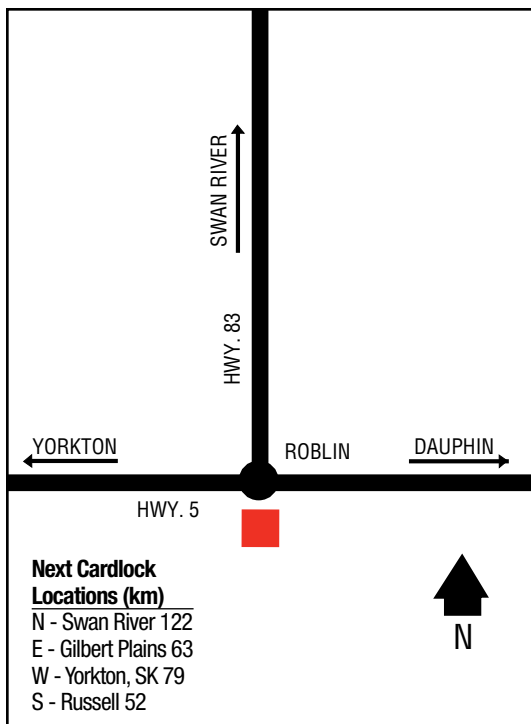

ROBLIN

.....

51 13 39.86N
101 21 00.95W **319**

Parkway Consumers Cooperative Limited
Junction of Highways 5 & 83
204-937-6402 (Retail Petro.)
204-937-2248 (Retail Admin.)

MB

D, MD, R, MR, OP, TH, ST

C-Store Hours: 7 a.m. - 11 p.m. Daily RR, T, O