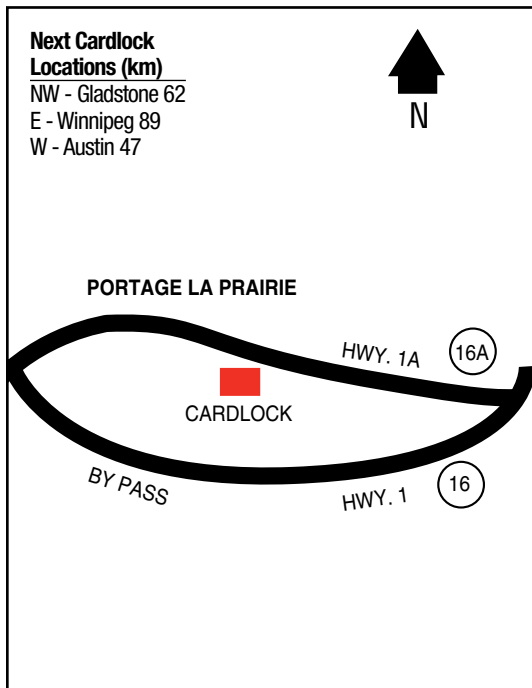

PORTAGE LA PRAIRIE

49 58 16.39N
98 19 12.38W

317

Portage La Prairie Consumers Cooperative Limited
Box 70

2275 Sask. Avenue W.

204-856-2100 (Retail Petro.)

204-856-2122 (Retail Admin.)

MB

D, MD, R, MR, T

7 a.m. - 10 p.m. Daily RR, CS, FC