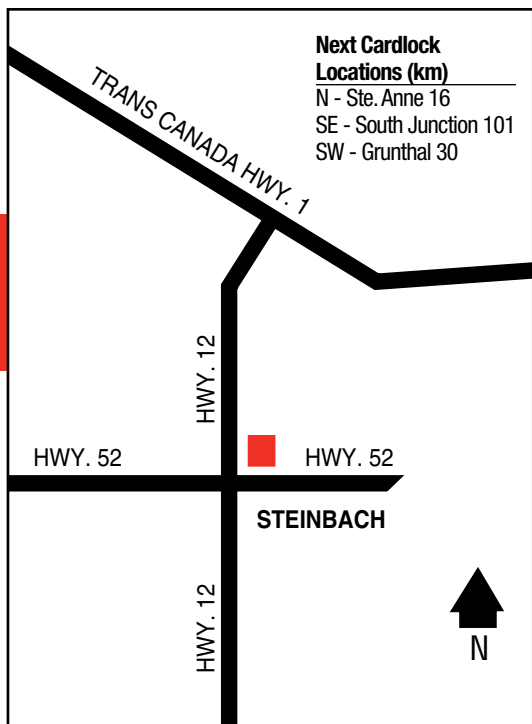

STEINBACH

.....

49 33 37.50N
96 41 13.61W

328

Ste. Anne Cooperative Oil Ltd.
365 - Highway 12 North of Steinbach
204-346-2667 (Retail Admin.)

D, MD, R, MR, RR, S, T, OP, TH, ST
8 a.m. - 5 p.m. (Mon. - Fri.) for O, FC