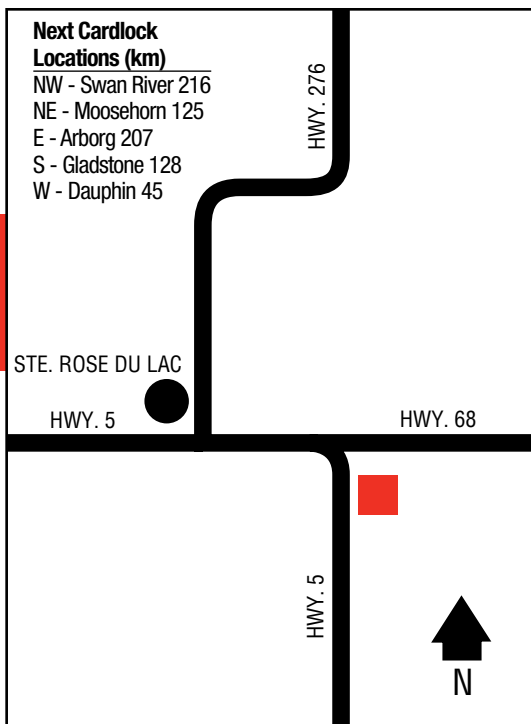

STE. ROSE DU LAC

.....

51 02 33.71N
99 29 56.83W

324

Dauphin Consumers Cooperative Ltd.

Highway 68 near Ste. Rose, 1 km South of Highway 5

204-447-4270

D, MD, R, MR, RR, TH, ST

Agro Centre Hours: 8 a.m. - 5 p.m.