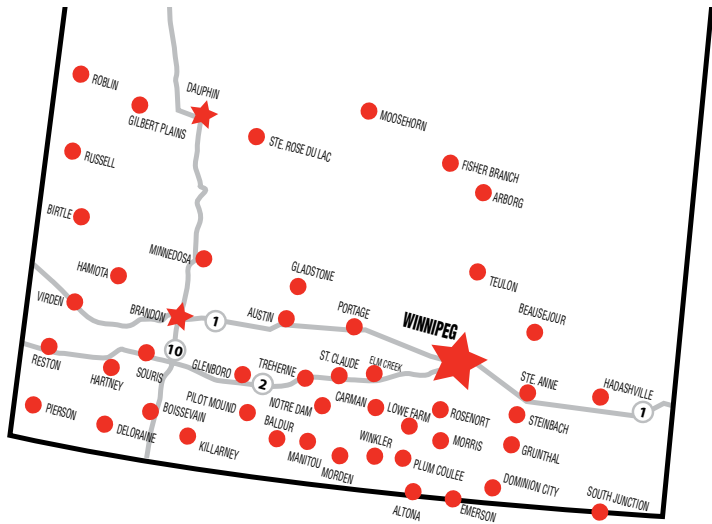

Altona
Arborg
Austin
Baldur
Beausejour
Birtle
Boissevain
Brandon
Carman
Dauphin
Deloraine
Dominion City
Elm Creek
Emerson
Fisher Branch
Flin Flon
Gillam
Gilbert Plains
Gladstone
Glenboro
Grunthal
Hadashville
Hamiota
Hartney
Killarney
Leaf Rapids
Lowe Farm
Manitou
Minnedosa
Moosehorn
Morden
Morris
Notre Dame
Pierson
Pilot Mound
Plum Coulee
Portage La Prairie
Roblin
Rosenort
Russell
St. Claude
Ste. Anne
Ste. Rose du Lac
Souris
South Junction
Starbuck
Steinbach
Swan Lake
Swan River
Teulon
Treherne
Virden
Winkler
Winnipeg

Next Cardlock

Locations (km)

S - Teulon 61

NW - Fisher Branch 44

W - Ste. Rose
du Lac 207

ARBORG

HWY. 68

TO ERIKSDALE
←

HWY. 7

TO WINNIPEG
↓

↑
N

MB

D, MD, R, MR, T, O, TH, ST, FC
(RR, T, O, FC only during store hours)

AUSTIN

.....

49 56 45.61N
98 59 27.68W