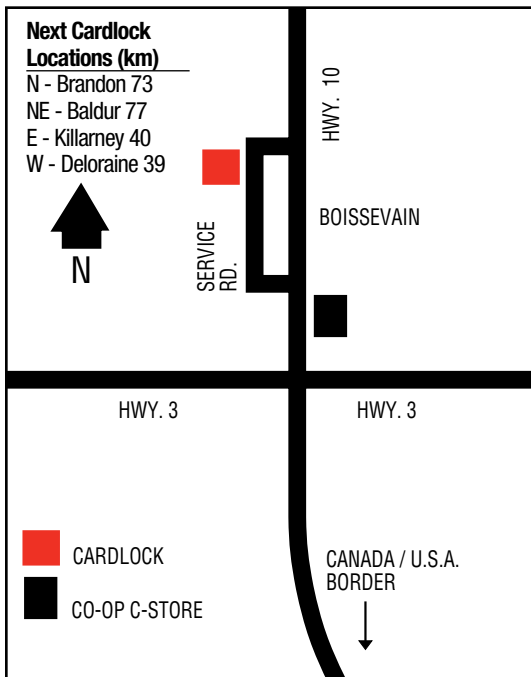

Next Cardlock

Locations (km)

S - Teulon 61

NW - Fisher Branch 44

W - Ste. Rose
du Lac 207

ARBORG

HWY. 68

TO ERIKSDALE
←

HWY. 7

TO WINNIPEG
↓

↑
N

MB

D, MD, R, MR, T, O, TH, ST, FC
(RR, T, O, FC only during store hours)

AUSTIN

.....

49 56 45.61N
98 59 27.68W

D, MD, R, MR, T, ST

BIRTLE

.....

50 25 19.96N
101 02 42.66W

286

Twin Valley Co-op Ltd.
825 Main Street
204-842-3389

**Next Cardlock
Locations (km)**

N - Russell 52
E - Langenburg, SK 83
S - Virden 71
W - Gladstone 160

MB

D, MD, R, MR, RR

BOISSEVAIN

49 14 39.58N
100 03 36.30W

287

Boundary Consumers Co-operative Limited
Corporate Bulk Plant & Cardlock
204-747-2411 Home Centre
204-747-7243 C-Store
204-633-8950 Winnipeg

D, R, P, CS