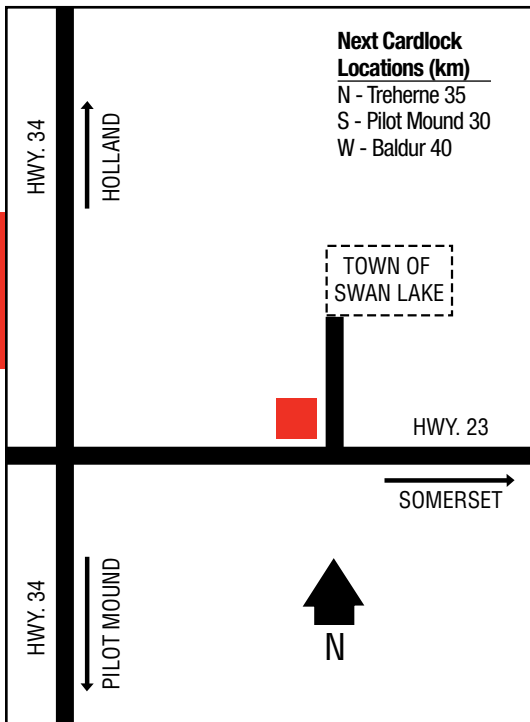

SWAN LAKE

.....

49 24 01.09N
98 47 43.28W

330

Pembina Consumers Co-op (2000) Ltd.
Highway 23 @ West Entrance to Swan Lake
204-836-2473 (Petro.)
204-744-2228 (Admin.)

D, MD, R, MR, ST