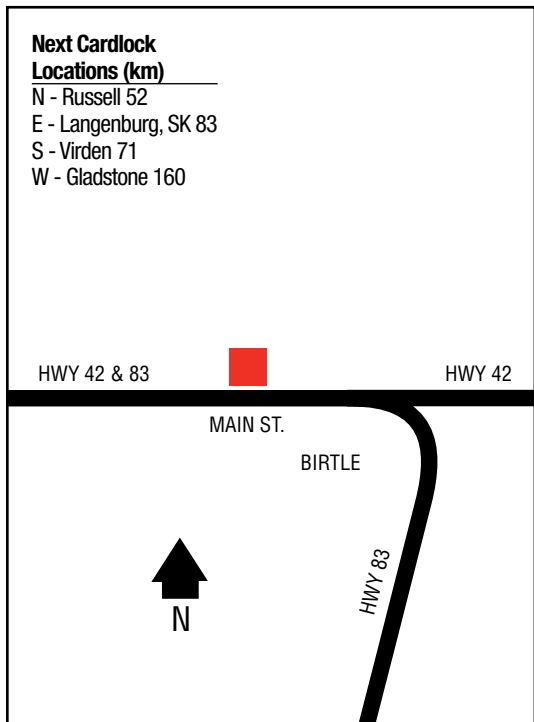

BIRTLE

.....

50 25 19.96N
101 02 42.66W

286

Twin Valley Co-op Ltd.
825 Main Street
204-842-3389

**Next Cardlock
Locations (km)**

N - Russell 52
E - Langenburg, SK 83
S - Virden 71
W - Gladstone 160

MB

D, MD, R, MR, RR