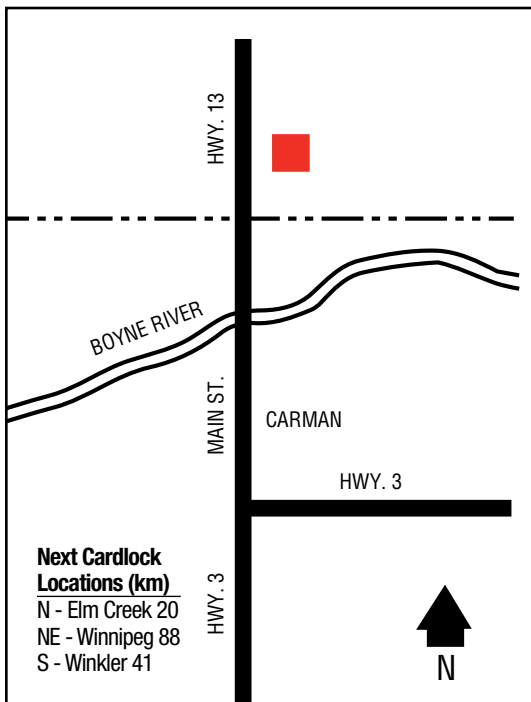

Carman Co-op (1959) Ltd.
Box 790 R0G 0J0
61 Main Street N.
204-745-6701 (Retail Petro.)
204-745-2073 (Retail Admin.)

D, MD, R, MR, T, TH, ST
7 a.m. - 11 p.m. Daily for RR, CS