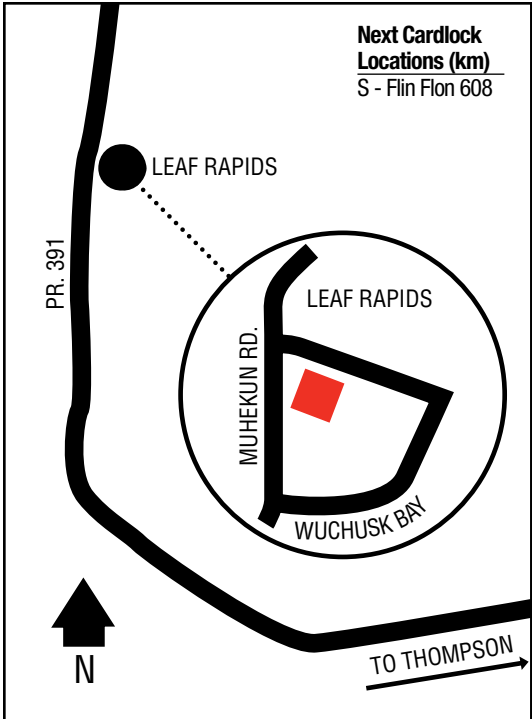

LEAF RAPIDS

56 27 42.05N
100 00 51.23W

306

Leaf Rapids Consumers Co-op Ltd.
Muhekun Road & Wuchusk Bay
204-473-2411

D, R, OP ,TH