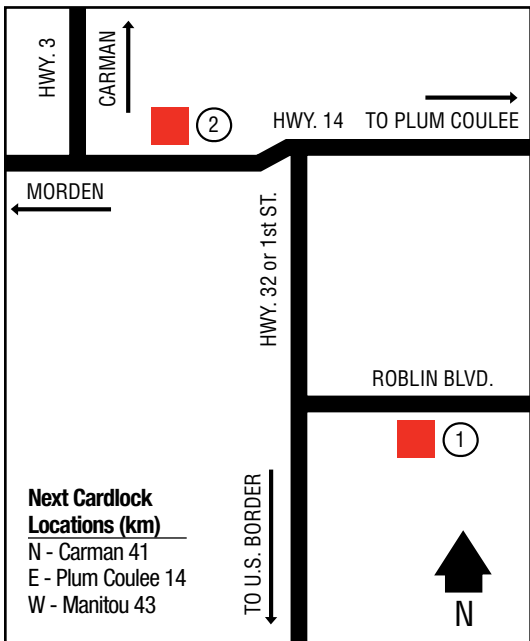

WINKLER

49 11 19.34N

97 55 54.95W

335

49 11 35.69N

97 59 23.89W

Winkler Consumers

Co-operative Ltd.

① 124 Roblin Blvd. E. R6W 4B2

② Intersection of Highway 3 & Highway 14

204-331-1557

204-325-8021 (Retail Petro.)

204-325-9595 (Retail Admin.)

① D, MD, R, MR, T, TH, ST

② D, MD, R, MR, RR, S, CS, T, O, OP, TH, ST

C-Store Hours: 6 a.m. - Midnight