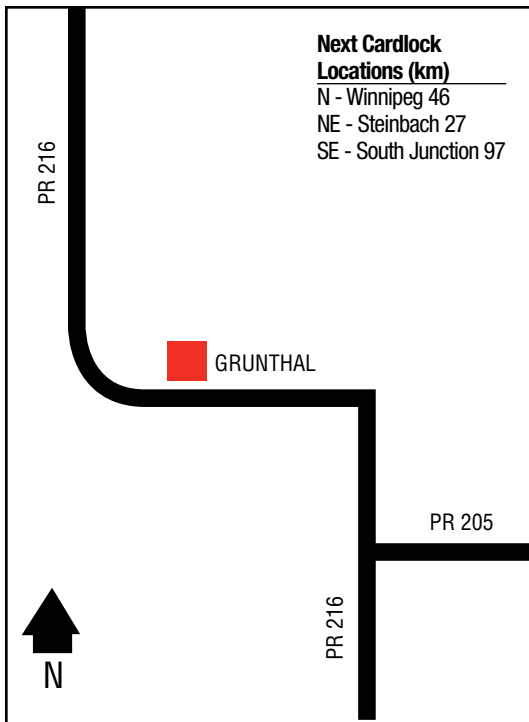

Ste. Anne Cooperative Oil Limited
204-346-2667 (Admin.)

MB

D, MD, R, MR, RR, CS, O, ST