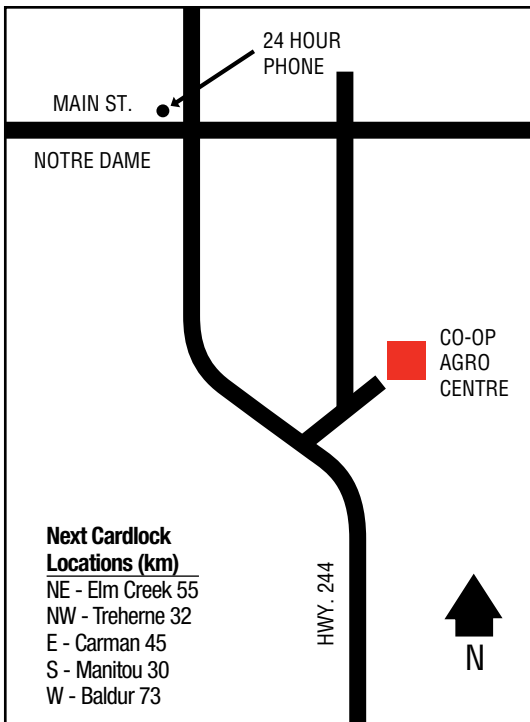

NOTRE DAME

.....

49 31 37.22N
98 32 41.30W

313

Pembina Consumers Co-op (2000) Ltd.
Highway 244 South of Notre Dame
204-744-2228 (Admin.)
204-248-2311 (Petro.)

**Next Cardlock
Locations (km)**

NE - Elm Creek 55
NW - Treherne 32
E - Carman 45
S - Manitou 30
W - Baldur 73

D, MD, R, MR, ST