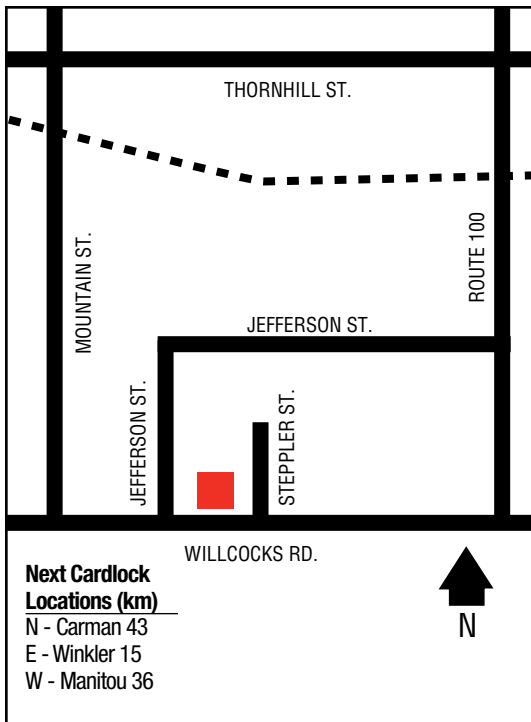

MORDEN

.....

49 31 37.22N
98 32 41.30W

311

Winkler Consumers Cooperative Ltd.
495 Jefferson Street
204-331-1557

MB

**Next Cardlock
Locations (km)**

- N - Carman 43
- E - Winkler 15
- W - Manitou 36

D, R, TH, ST