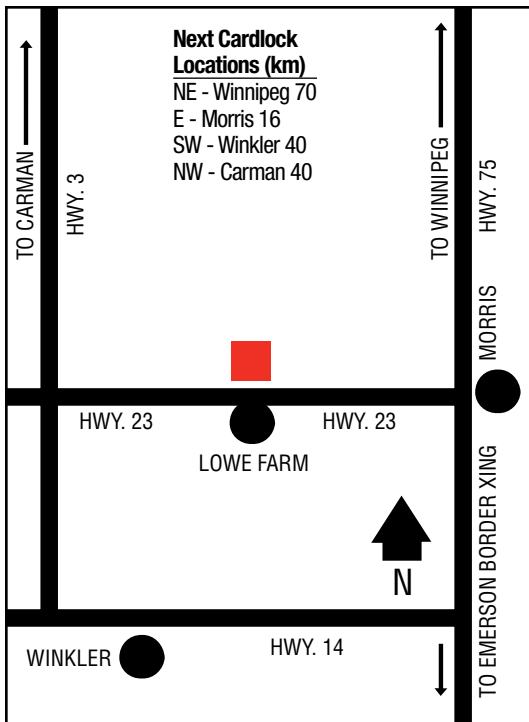

LOWE FARM

49 21 17.16N
97 35 14.57W

307

Lowe Farm Co-op Services (1959) Ltd.
78 Main Street, Highway 23
204-746-8476 or 204-746-6094

D, MD, R, MR, CS, TS, TH, FC

Store Hours: 7 a.m. - 4 p.m. (Mon. - Fri.) - PR
(bottles only), RR, O