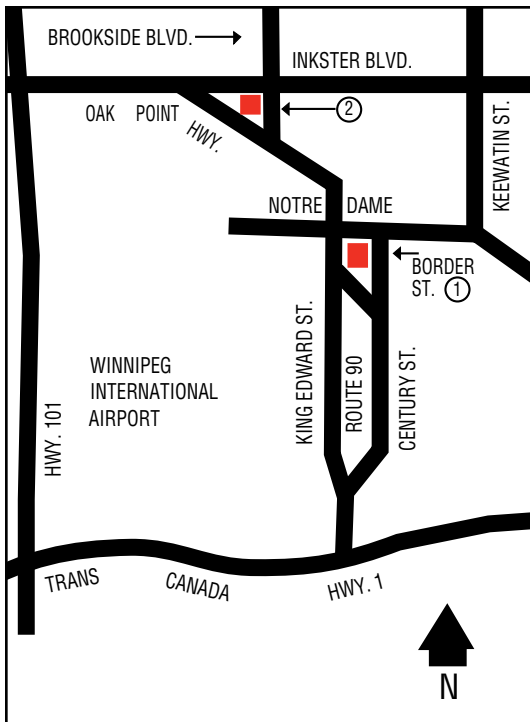

WINNIPEG

49 56 37.77N
97 13 47.95W

337

Red River Co-operative Ltd.

Brookside at Maxim Lot

204-694-1163

204-631-4600 (Red River Admin.)

D, R, RR, S, CS, RF, T, TH, ST