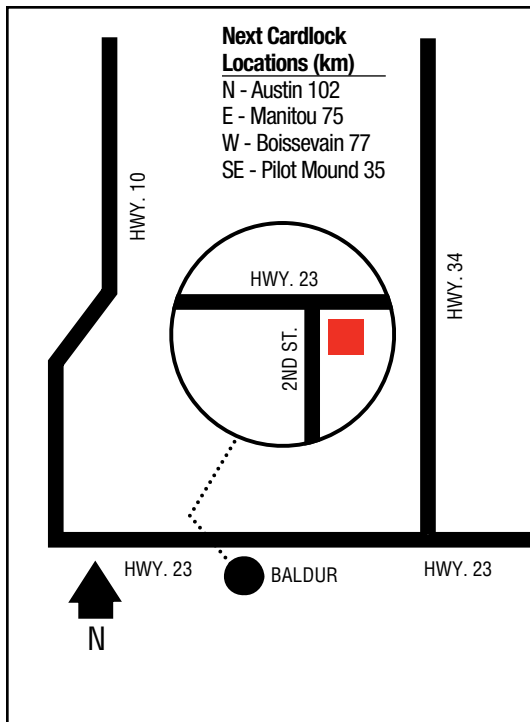

Pembina Consumers Co-op (2000) Ltd.
121 - 2nd Street
204-744-2228 (Admin.)
204-535-2598 (Petro.)

MB

D, MD, R, MR, TH