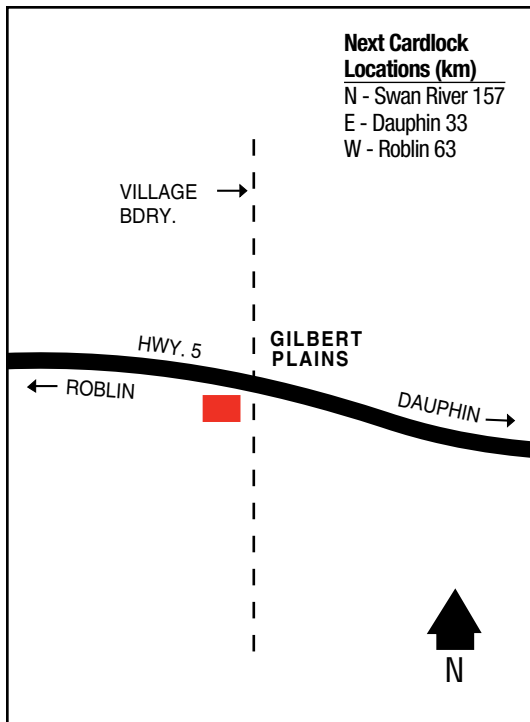

GILBERT PLAINS

51 08 49.66N
100 29 15.08W

298

Gilbert Plains Consumers Cooperative Ltd.
King Street West of Gilbert Plains
204-548-2078 (Retail Petro.)
204-548-2437 (Retail Admin.)

D, MD, R, MR, ST