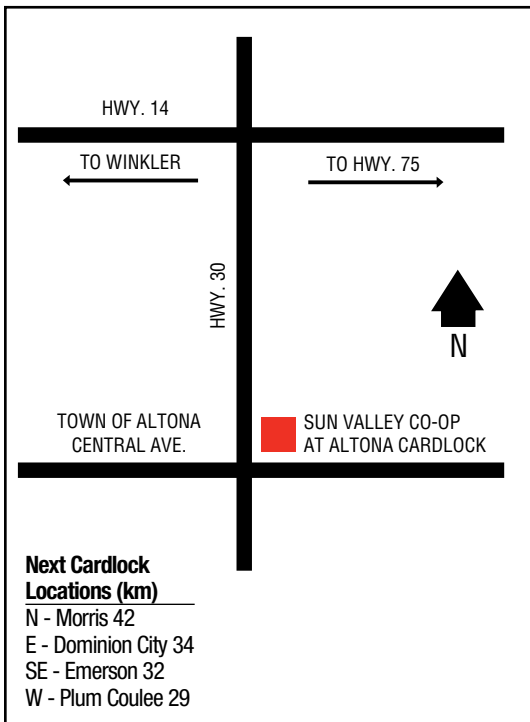

Sun Valley Co-op Ltd.
Central Avenue & Highway 30
204-324-5546 (Retail Petro.)
204-324-6956 (Retail Admin.)

D, MD, R, MR, ST
O (during business hours)