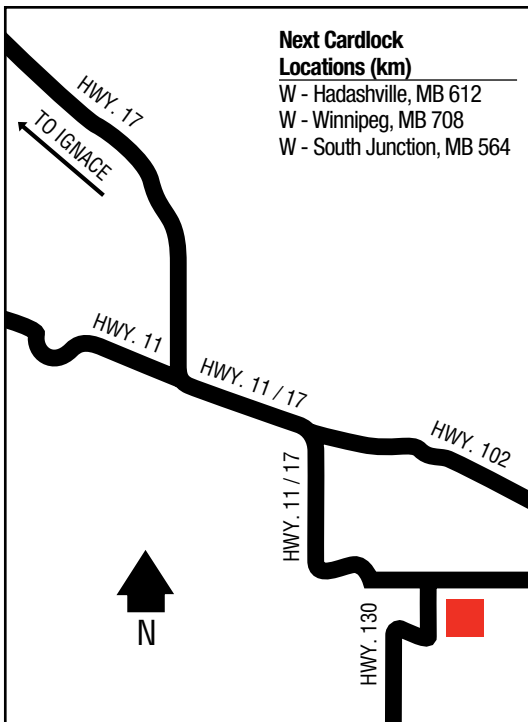

ONTARIO

THUNDER BAY

339

NO

THUNDER BAY

.....

48 22 49.77N
89 24 54.05W

340

Twin City Cardlock
Highway 130 & Highway 11/17
807-475-9555

D, MD, CS

C-Store Hours: 6 a.m. - 11 p.m.

PRODUCT OR SERVICE	PRODUCT CODE
D - Diesel	4
MD - Marked Diesel	6
R - Unleaded Regular Gas	3
MR - Marked Regular Gas	10
M - Unleaded Mid Grade Gas	12
P - Unleaded Premium Gas	1
PR - Propane	15
- All Products Accessed	17
RR - Restrooms	8
S - Showers	8
CS - Convenience Store	
RF - Restaurant	
T - Telephone	
TW - Truck Wash	
CW - Car Wash	
TS - Tire Services	
O - Oil	
OP - Overnight Parking	
TD - Trailer Dock	
TH - Twin Hose	
ST - Satellite	
FC - Farm Centre	
L - Laundromat	
■ - Cardlock location	