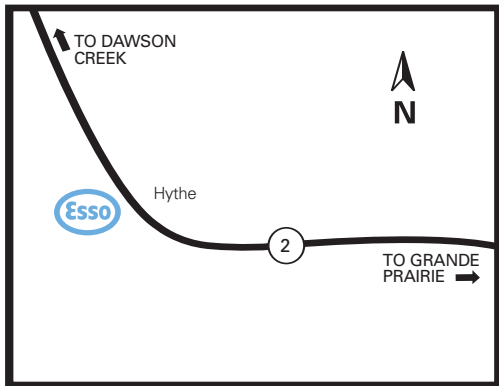

Hythe, Alberta

Hwy. #2

Site 53137
Hythe

On-Site
sur place

Nearby
à proximité

Products available on Cardlock Card
Services disponibles avec la carte Cardlock

Located 2 km west of Hythe on Hwy #2. Cardlock in front of Imperial Oil Bulk Agency.