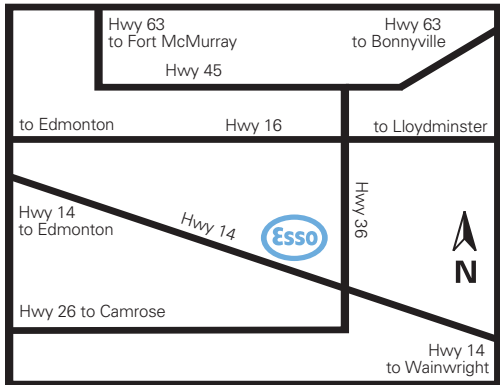

Viking, Alberta

Hwy. #14 & Hwy. #36

Site 53749
Viking

On-Site
sur place

Products available on Cardlock Card
Services disponibles avec la carte Cardlock

Located at the corner of
Hwys. 14 & 36.

Agent : (780) 336-3200
Fax : (780) 336-2131