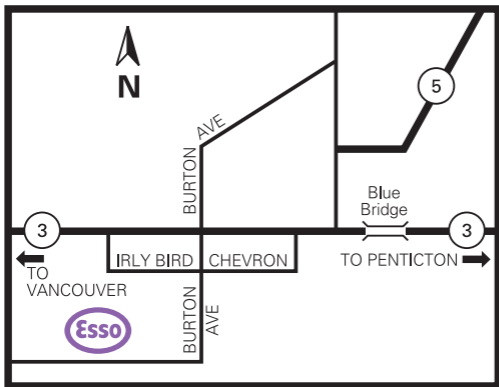

Princeton, B.C./C.-B.

297 Burton Avenue

Site 54137
Princeton

Products available on Cardlock Card
Services disponibles avec la carte Cardlock

Located off Hwy #3 on
Burton Avenue.

New Island has been built with
3 pumps to pump from.

Packaged Oil Depot on site.

Agent: (250) 374-0614

Fax: (250) 372-3743

Sortir de la route 3 à Burton
Avenue.

La station dispose d'un nouvel
îlot muni de trois pompes.

Dépôt d'huile emballée sur place.

Agent : (250) 374-0614