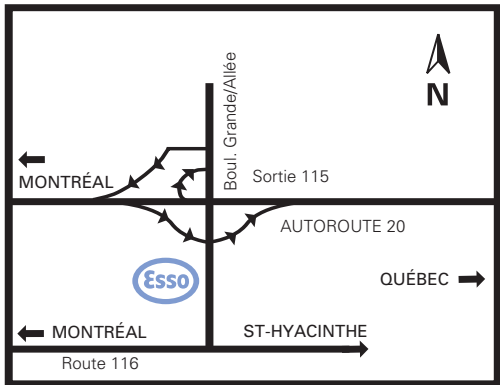

St-Hilaire, Québec

675 Grande-Allée

Site 59533
St-Hilaire

On-Site
sur place

Products available on Cardlock Card
Services disponibles avec la carte Cardlock

Located at exit 115 off Hwy #20.

Agent: (450) 464-8516