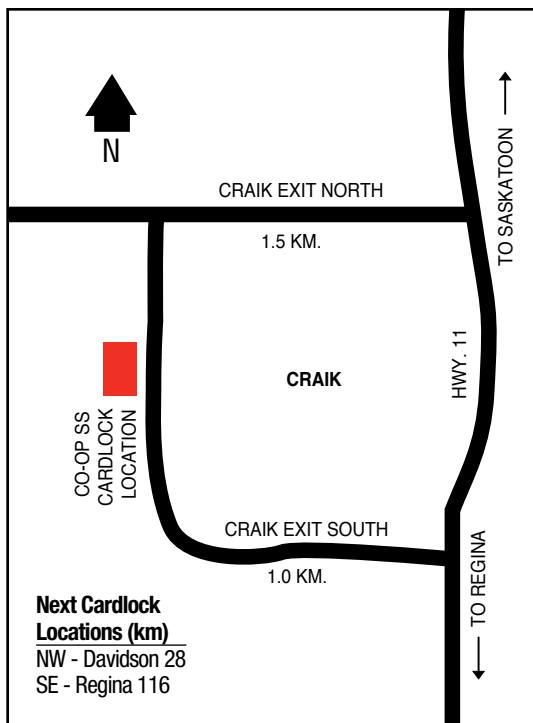

The Craik Co-operative Association Limited
Old Hwy. 11 on Service Road
306-734-2622 (Retail Petro.)
306-734-2606 (Retail Admin.)