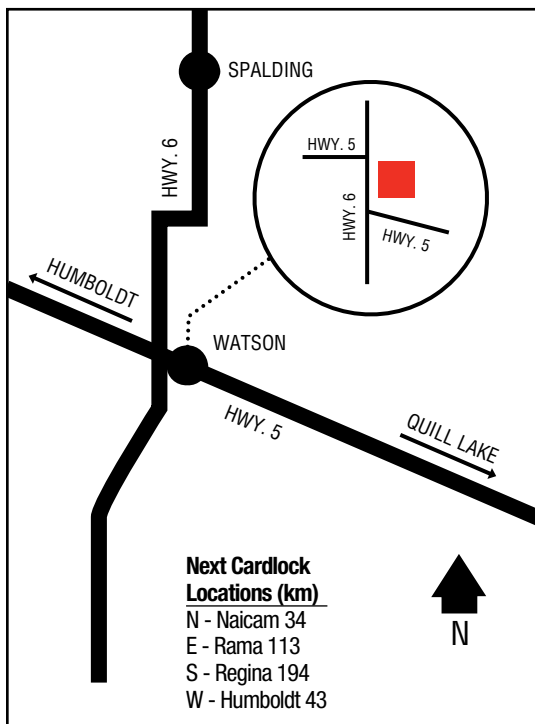

WATSON

.....

52 07 49.12N
104 31 47.14W

270

Midway Co-operative Ltd.
Junction of Highway 6 & Highway 5
306-287-3585 (Leroy Admin.)
306-287-3523 (Watson)

SK

D, MD, R

Store Hours: 7 a.m. - 8 p.m. (Mon. - Fri.)

8 a.m. - 8 p.m. (Sat.) 9 a.m. - 8 p.m. (Sun.)