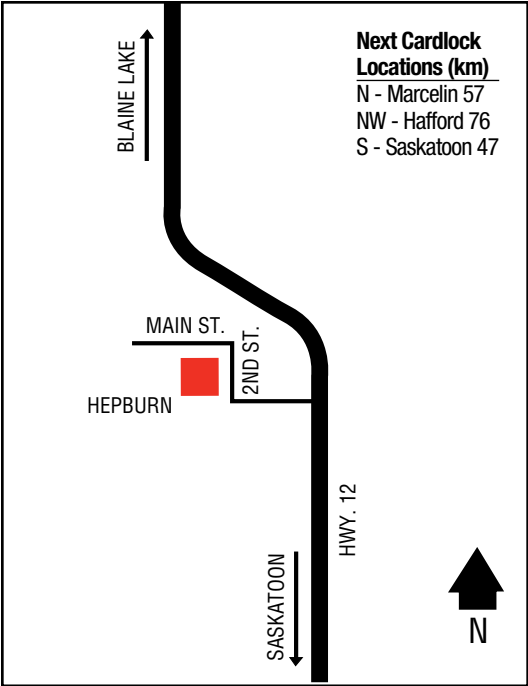

The Hepburn Co-operative Association Limited
Box 40 S0K 1Z0
306-947-2188 (Retail Petro. & Admin.)

SK

D, MD, R

8:30 a.m. - 6 p.m. (Mon. - Sat.) except Wed.

8:30 a.m. - 9 p.m. for RR, CS, FC

Closed Sunday