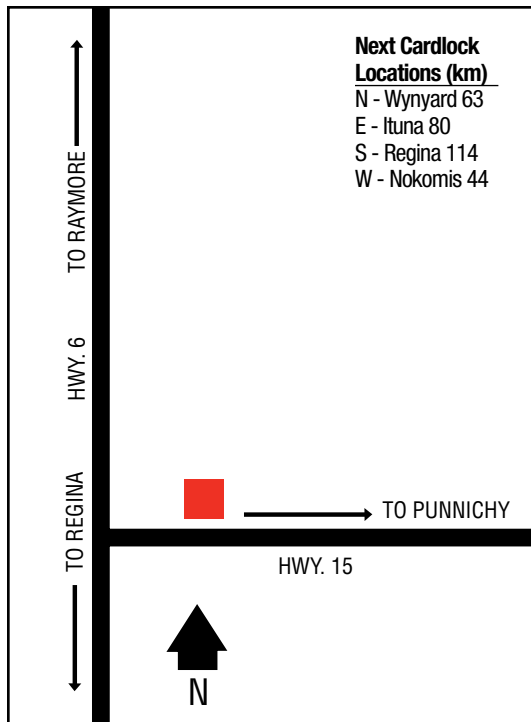

RAYMORE

.....

51 24 37.16N
104 32 13.22W

238

Last Mountain Co-operative Limited
Junction of Highways 6 & 15
306-746-2019

SK

D, MD, R, ST