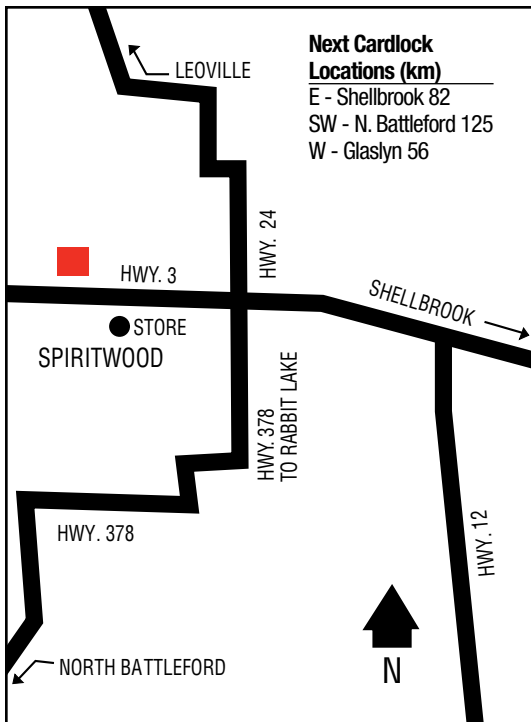

SK

Cardlock - D, MD, R, TH, ST  
Store - D, R, PR, RR, T, TS, O, FC  
8 a.m. - 9 p.m. (Mon. - Sat.); 9 a.m. - 9 p.m. (Sun.)