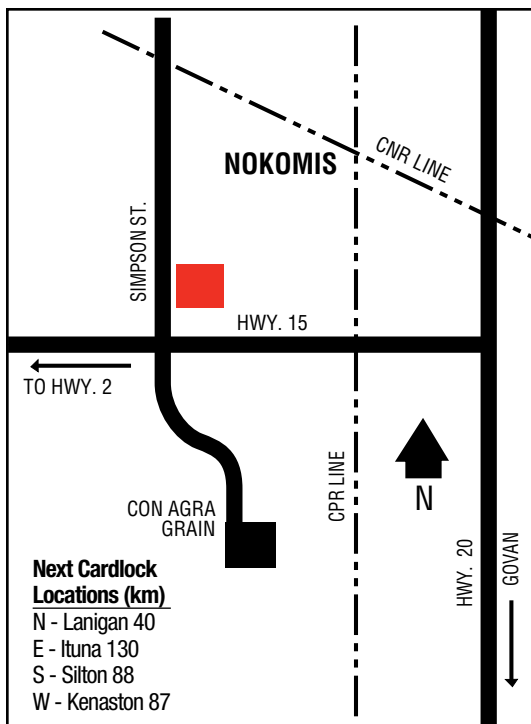

NOKOMIS

51 30 15.47N
105 01 04.94W

224

Last Mountain Co-operative Limited
Box 40 S0G 3R0
306-528-2266 (Retail Petro.)
306-746-2019 (Retail Admin.)

SK

D, MD, R, TH, ST