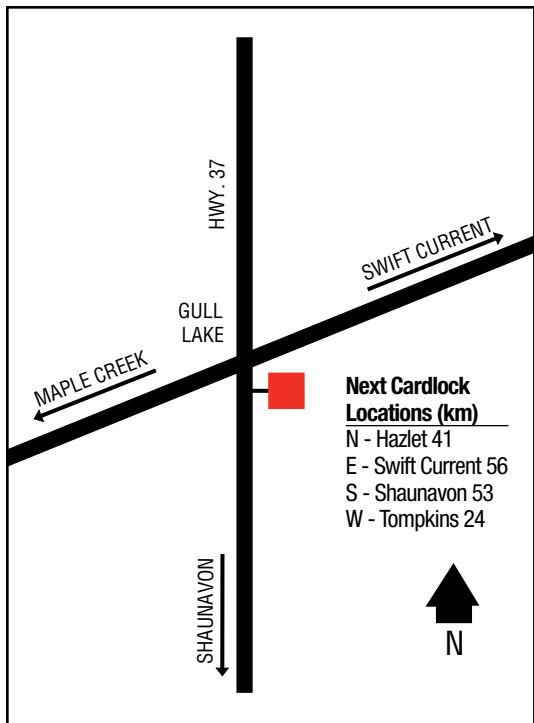

GULL LAKE

.....

50 05 25.30N
108 29 04.46W

184

The Pioneer Co-operative Association Limited
Box 240 S0N 1A0
306-672-4105 (Gull Lake)
306-778-8878 (Petro.) / 306-778-8800 (Admin.)

SK

D, MD, R, CS, T, ST, FC

Store Hours: 7:30 a.m. - 6 p.m. (Mon. - Sat.) TS, FC