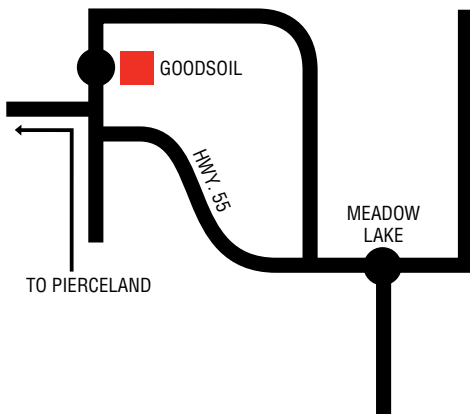

## Next Cardlock Locations (km)

E - Meadow Lake 77

S - Turtleford 128

W - Cold Lake, AB 75

D, MD, R

SK