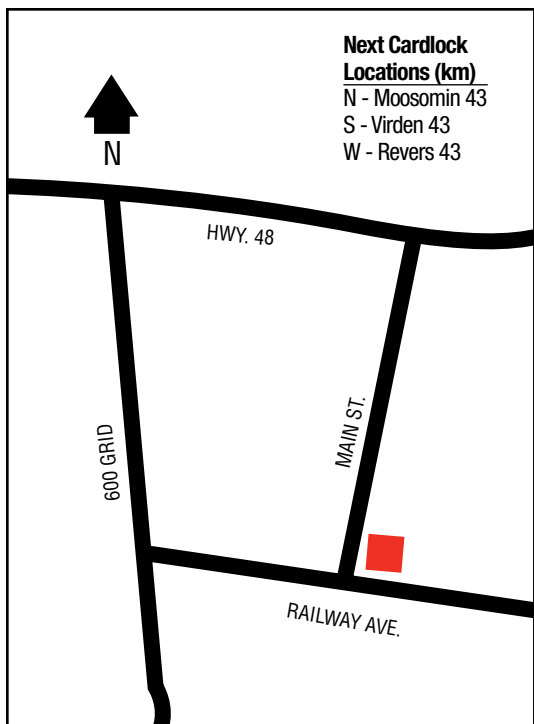

MARYFIELD

49 49 59.67N
101 31 36.50W

212

Borderland Co-operative Limited
101 Main Street
306-646-2210

SK

D, MD, R, RR, CS, FC, O

9 a.m. - 6 p.m. (Mon. - Fri.); 12 noon - 5 p.m. (Sat.)