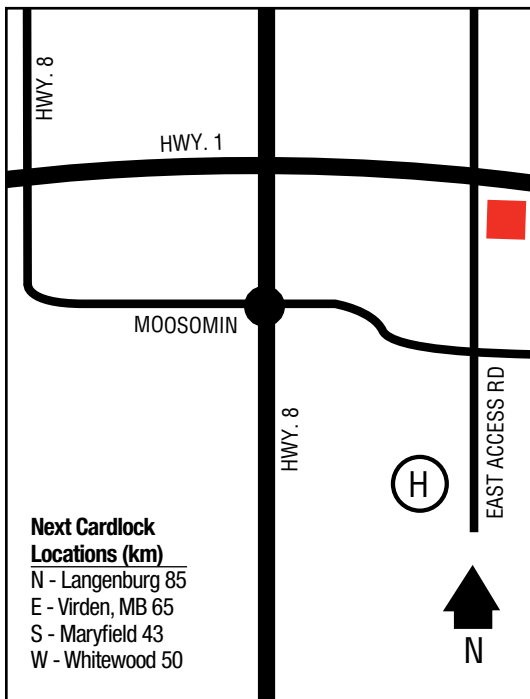

MOOSOMIN

.....

50 09 20.07N
101 40 36.00W

219

Borderland Co-operative Limited
119 East Access Road
306-435-3785 (C-Store)
306-435-7524 (After Hours)
306-435-4004 (After Hours)

SK

D, MD, R, M, P, PR, RR, S, CS, CW, O, OP, TH, ST, L
Store Hours: 6 a.m. - 10 p.m. Daily