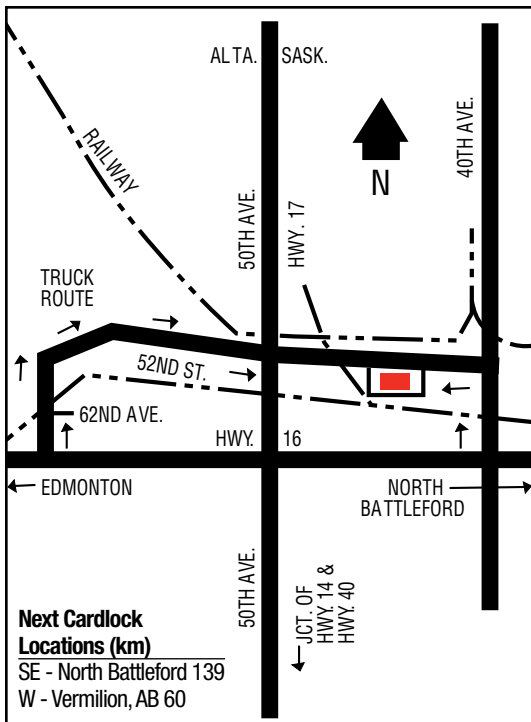

LLOYDMINSTER

53 17 05.97N
109 59 31.62W

204

Lloydminster & District Co-operative Limited
4515 - 52nd Street E.
306-825-8180 (Retail Petro.)
306-825-2271 (Retail Admin.)

D, R (TH at Agro Centre)

Agro Centre Hours: 8 a.m. - 6 p.m. (Mon. - Fri.) RR