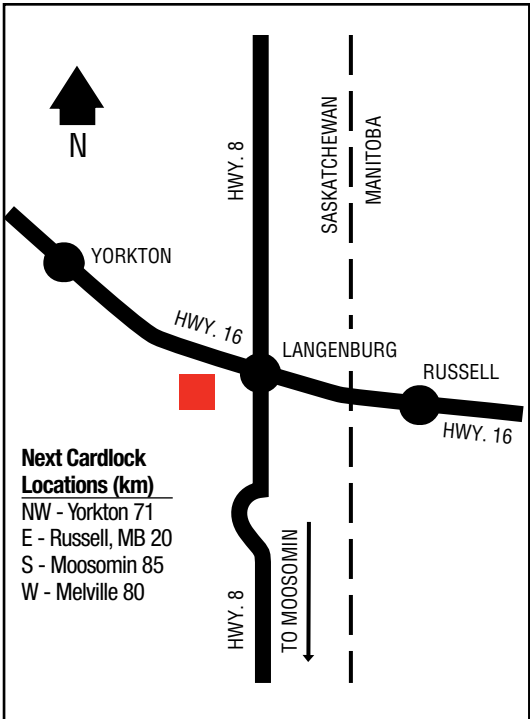

LANGENBURG

.....

50 50 47.26N
101 42 45.81W

201

The Churchbridge Co-op Association Limited
Highway 16 W.
306-896-2533

D, MD, R, OP, TH, P