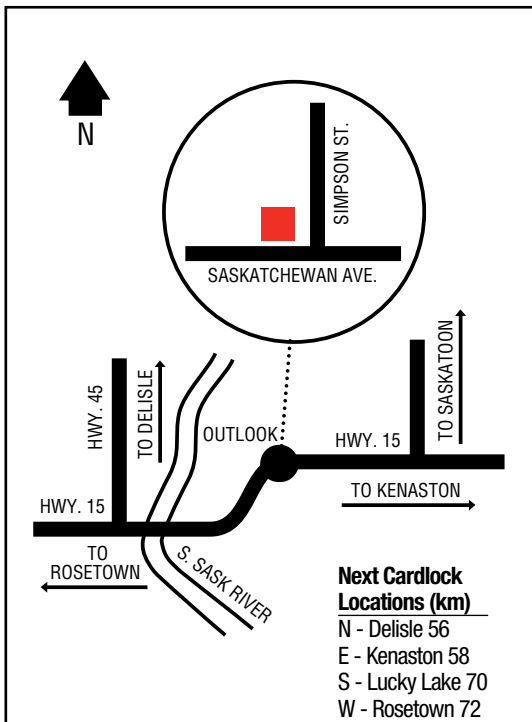

Riverbend Co-operative Ltd.
Saskatchewan Avenue & Simpson Street
306-867-8614 (Retail Admin.)
306-867-9957 (Retail Petro.)

SK

D, MD, R, CS, T, ST, FC

C-Store hours: 7 a.m. - 10 p.m. (Mon. - Fri.) RR
8 a.m. - 10 p.m. (Sat. - Sun.) RR