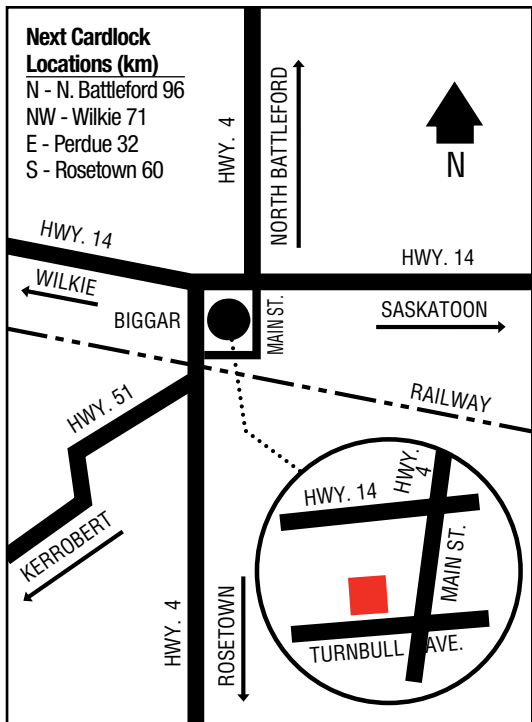

The Duperow Co-operative Association Limited
Turnbull Avenue
306-948-2706 (Admin.)

Next Cardlock Locations (km)

N - N. Battleford 96
NW - Wilkie 71
E - Perdue 32
S - Rosetown 60

D, MD, R