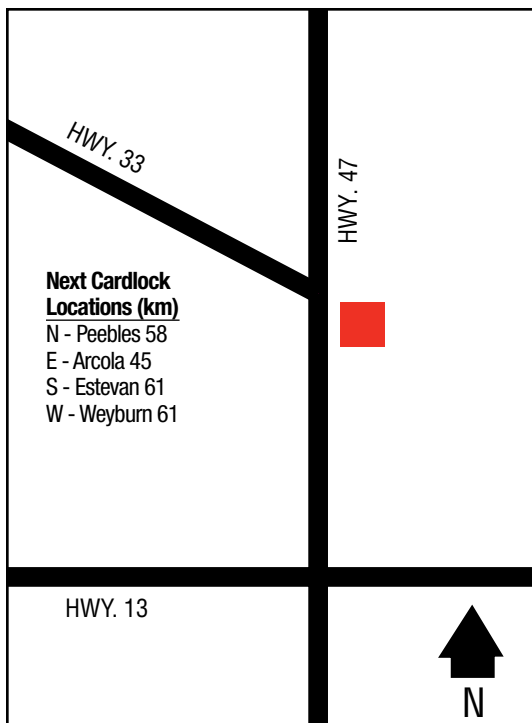

STOUGHTON

49 40 27.51N
103 01 20.35W

259

The Stoughton Consumers Co-operative Assoc. Ltd.

Junction of Highway 47 & Highway 33

306-457-2466

306-457-2455

SK

**Next Cardlock
Locations (km)**

N - Peebles 58

E - Arcola 45

S - Estevan 61

W - Weyburn 61

D, MD, R, MR, ST