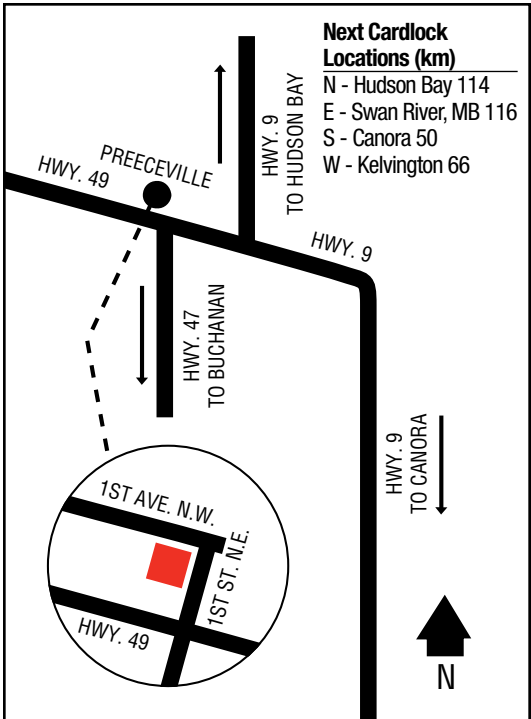

PREECEVILLE

51 57 20.14N
102 40 08.79W

233

Gateway Co-operative Ltd.
41 First Avenue N.E.
306-547-2812 (Preeceville)
306-563-5637 (Admin. - Canora)

SK

D, R