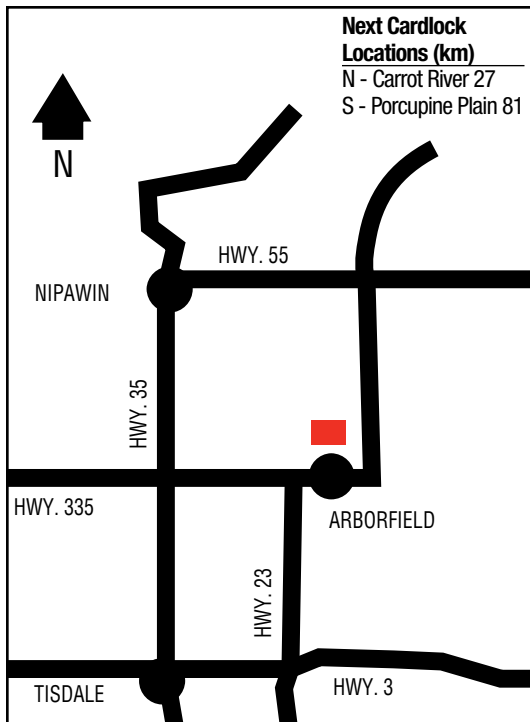

ARBORFIELD

53 06 22.26N
103 39 37.45W

142

The Beeland Co-operative Association Limited
306-873-5111 (Retail Petro.)
306-873-2688 (Retail Admin.)

SK

D, MD, R