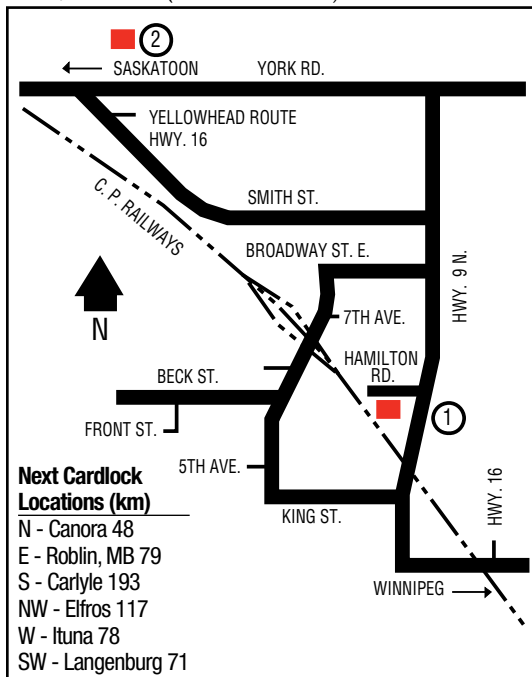

YORKTON

.....

The Yorkton Co-operative
Association Limited

① Hwy. 9 @ Hamilton Rd.

② York Road W., Yellowhead Bypass

306-782-2451 (Retail Petro.)

306-783-3601 (Retail Admin.)

51 12 22.70N

102 27 07.79W

276

51 13 32.25N

102 29 13.60W

SK

① D, R, P, ST - 8:00 a.m. - 5:30 p.m. RR, T, FC

② D, R, P, ST