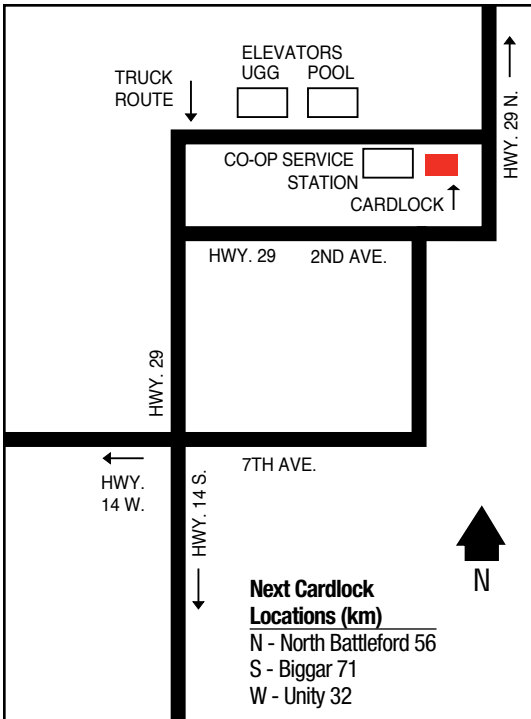

The Delta Co-operative Association Limited
705 2nd Avenue E., Highway 29
306-843-2658 (Retail Petro.)
306-843-2662 (Retail Admin.)

D, MD, R, RR, T, ST, TH
8 a.m. - 8 p.m. (Mon. - Sat.) PR, CS, O
Closed Sundays and Stat. Holidays