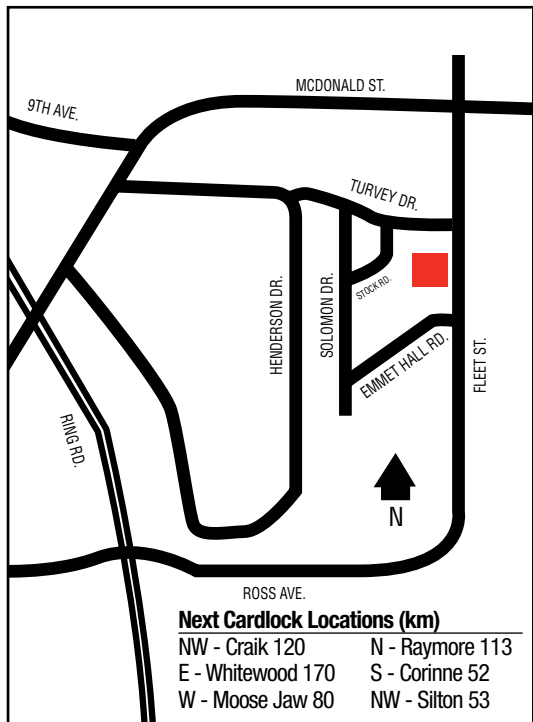

REGINA

.....

50 28 39.53N
104 33 20.07W

240

Corporate Cardlock
2207 East Turvey Road
306-791-9376 (Retail)
306-244-3424 (FCL)

D, MD, R, M P, RR, S, TH, ST