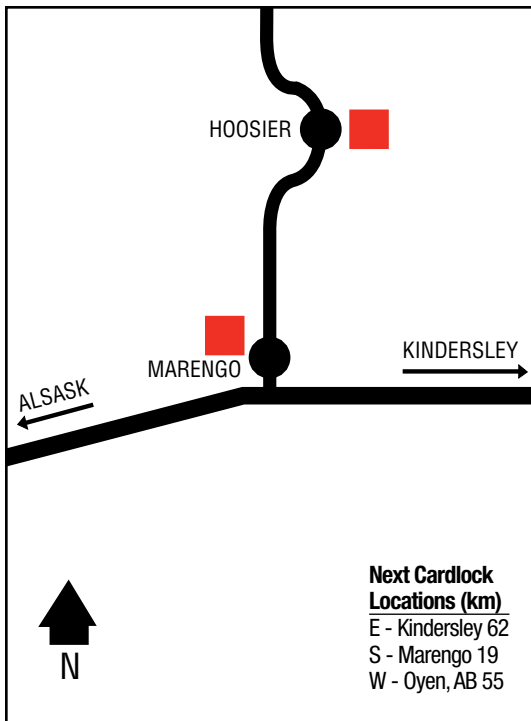

HOOSIER

.....

51 37 27.08N
109 44 17.81W **191**

The Hoosier Co-operative Association Limited
Box 10 S0L 1M0
306-838-4405 (Retail Petro. & Admin.)

D, MD, R

Store Hours: 8 a.m. - 5:30 p.m. (Mon. - Fri.)

8 a.m. - 12 noon (Sat.)