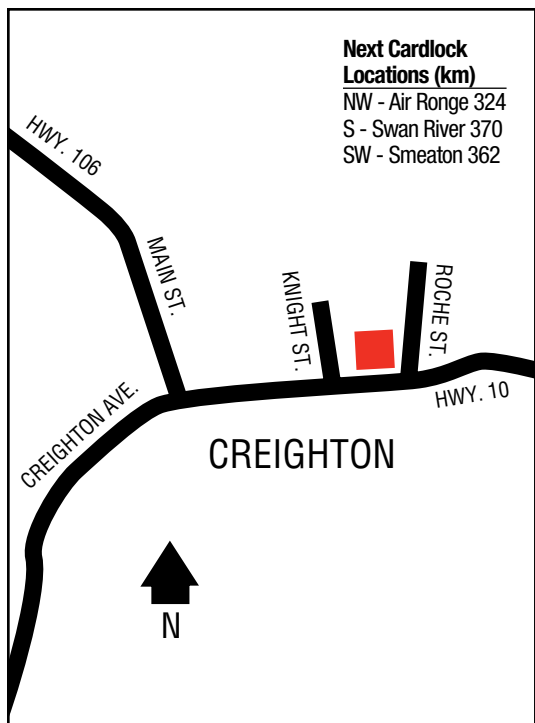

CREIGHTON

54 45 16.75N
101 53 27.55W

168

North of 53 Consumers Co-operative Ltd.
Creighton Avenue & Roche Street
306-687-7548

SK

D, R, P, ST