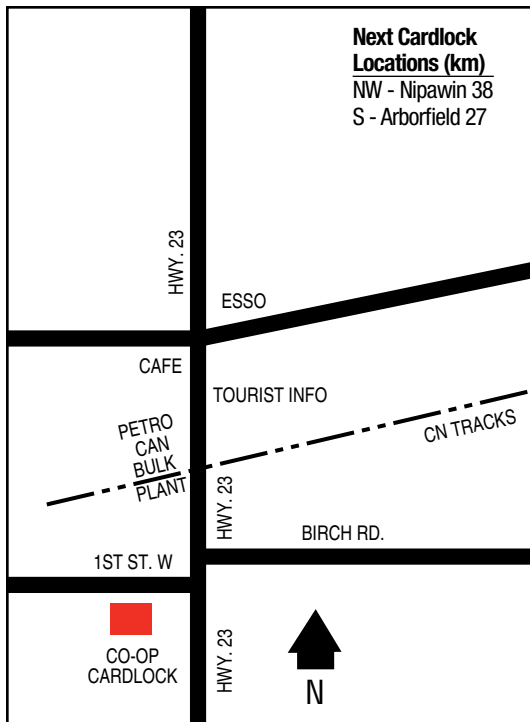

CARROT RIVER

53 16 41.29N
103 35 19.28W

160

Carrot River Co-operative Limited
Highway 23 South
306-768-2631 (Retail Petro.)
306-768-2622 (Retail Admin.)

SK

D, MD, R