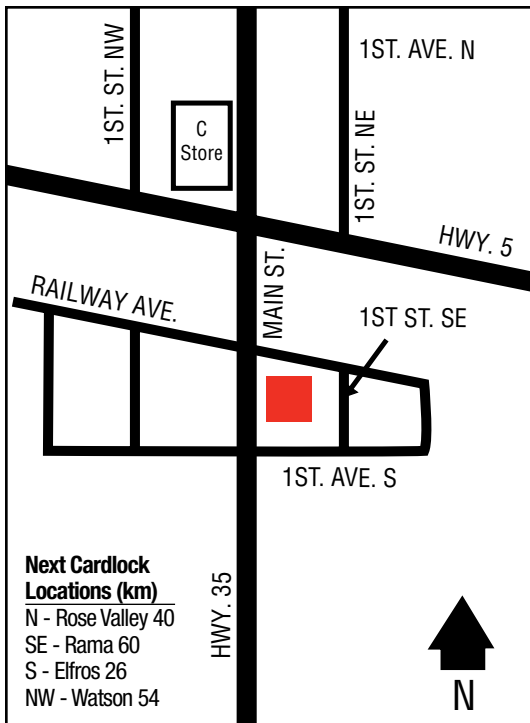

The Wadena Co-operative Association Limited
Highway 35 & Highway 5
306-338-2356 (Retail Admin.)

SK

D, MD, R, ST