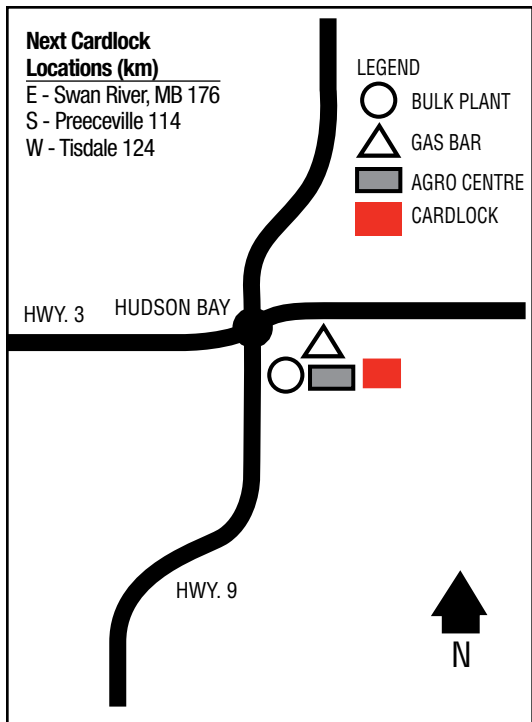

Hudson Bay Co-operative Limited

Box 430 S0E 0Y0

306-865-2932 (Retail Petro.)

306-865-2288 (Retail Admin.)

Next Cardlock Locations (km)

E - Swan River, MB 176

S - Preeceville 114

W - Tisdale 124

LEGEND

BULK PLANT

GAS BAR

AGRO CENTRE

CARDLOCK

D, R, T, OP

Store Hours: 7 a.m. - 9 p.m. (Mon. - Fri.), 8 a.m. -

9 p.m. (Sat.), 9 a.m. - 5 p.m. (Sun.) RR, CS