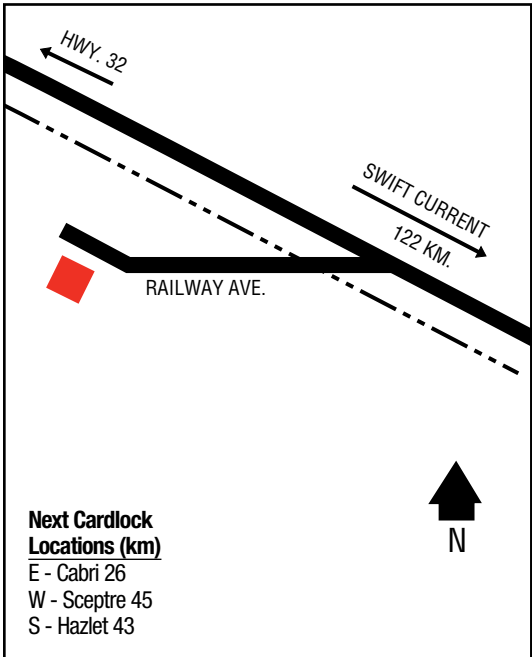

ABBEY

.....

50 44 20.67N
108 45 36.51W

139

The Pioneer Co-operative Association Limited
Box 240 S0N 0A0
419 Railway Avenue
306-689-2464 (Abbey)
306-778-8878 (Retail Petro.)
306-778-8800 (Retail Admin.)

D, MD, R, OP

Store Hours: Winter - 8 a.m. - 5 p.m. (Mon. - Fri.)

Summer - 8 a.m. - 5:30 p.m. (Mon. - Sat.) RR, FC