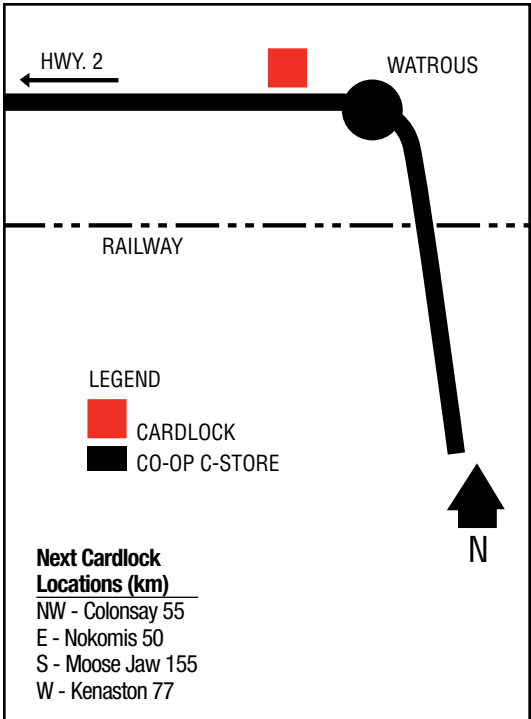

# WATROUS

.....

51 40 39.39N  
105 29 04.10W

269

The Watrous Co-operative Association Limited  
0.5 km West of Co-op C-Store on Highway 2  
306-946-5511

D, MD, R, OP, ST

Agro Hours: 8 a.m. - 6 p.m. (Mon. - Sat.) RR