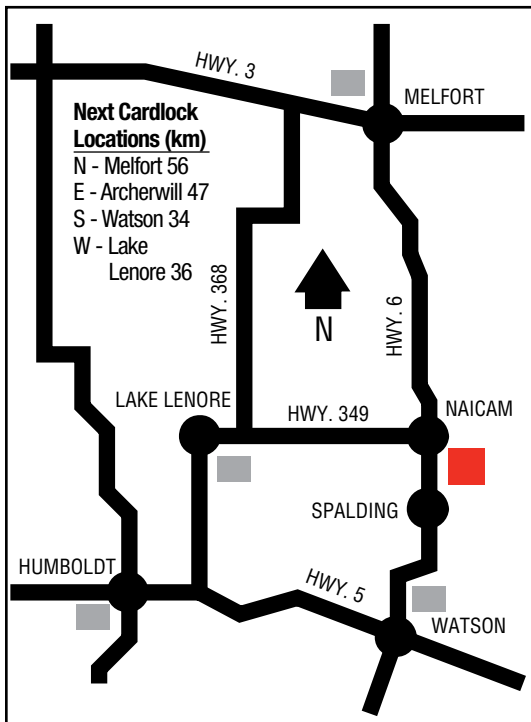

SPALDING/NAICAM

52 22 32.64N
104 29 52.66W

256

Prairie North Co-operative Limited
Highway 6 North of Spalding
306-874-2190 (Admin.)
306-872-2212 (Petro.)

D, MD, R, P