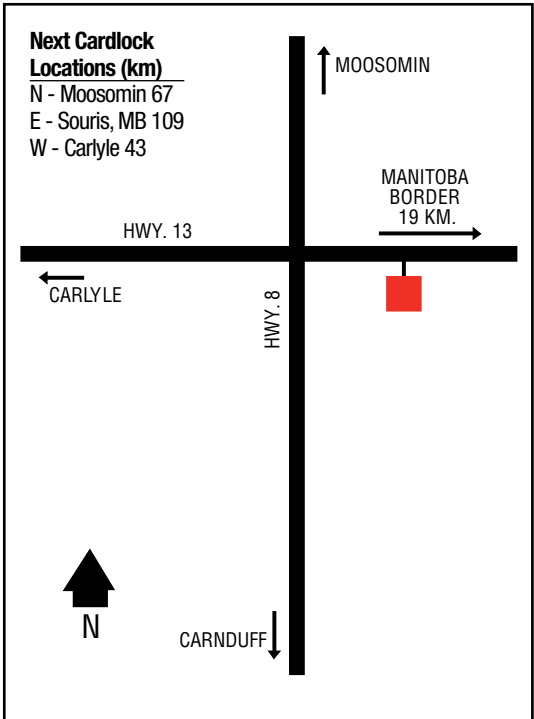

Advantage Co-operative Association Ltd.
Box 369 S0C 2H0
306-452-3551 (Retail Petro.)
306-452-3513 (Retail Admin.)

D, MD, R, RR, S, T, OP, ST, Vending Machines
C-Store Hours: 8 a.m. - 6 p.m. (Mon. - Sat.)
Closed Sunday