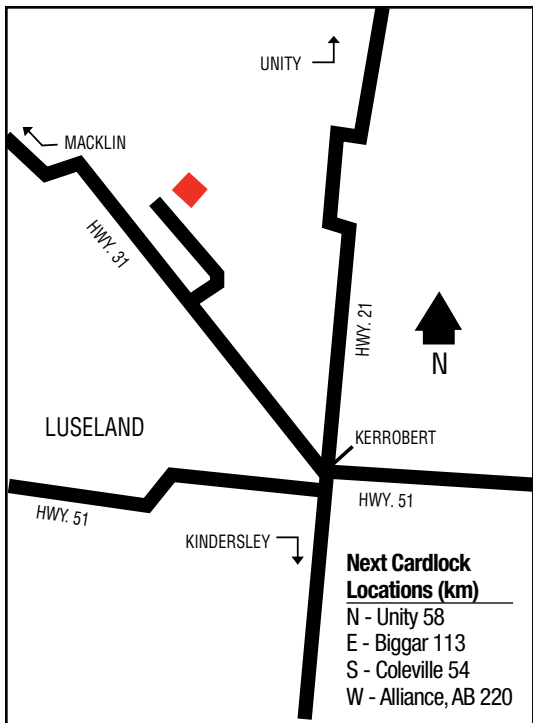

LUSELAND

52 04 50.57N
109 23 45.16W

206

The Delta Co-operative Association Limited
306-372-4426 (Luseland)
306-228-2627 (Retail Petro.)
306-228-2662 (Retail Admin.)

D, MD, R, ST