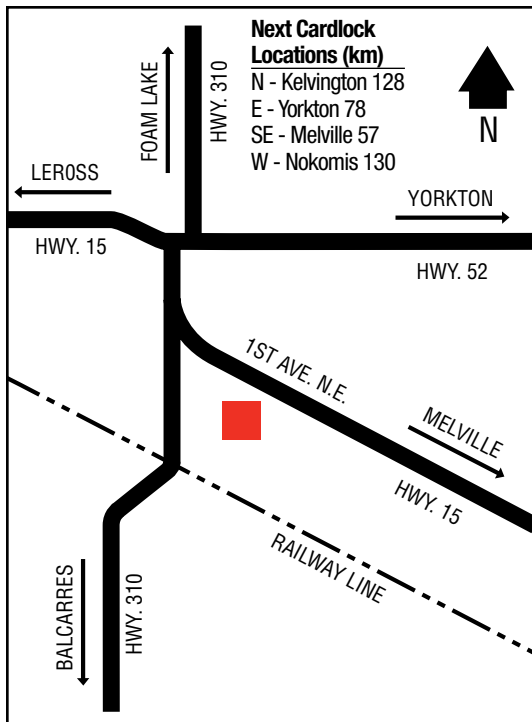

Diamond Co-operative Association Limited
223 - 1st Avenue N.E.
306-795-2441 (Retail Petro.)
306-795-2441 (Retail Admin.)

SK

D, MD, R, PR, TS, O, TH, ST, FC

Store Hours: 7 a.m. - 6 p.m. (Summer)

8 a.m. - 6 p.m. (Winter)