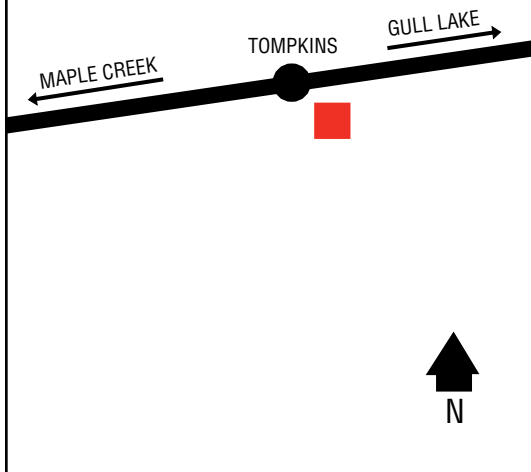

TOMPKINS

.....

50 03 44.73N
108 47 30.67W

263

The Pioneer Co-operative Association Limited
Box 280 S0N 2S0
Trans-Canada Highway No. 1
306-622-2242 (Tompkins)
306-778-8800 (Retail Admin.)

Next Cardlock Locations (km)

E - Gull Lake 24

W - Dunmore, AB 135

SK

D, MD, R, T, OP, TH, ST

8 a.m. - 9 p.m. (Mon. - Fri.) RR, CS, RF, TS

8 a.m. - 8 p.m. (Sat. & Sun.)