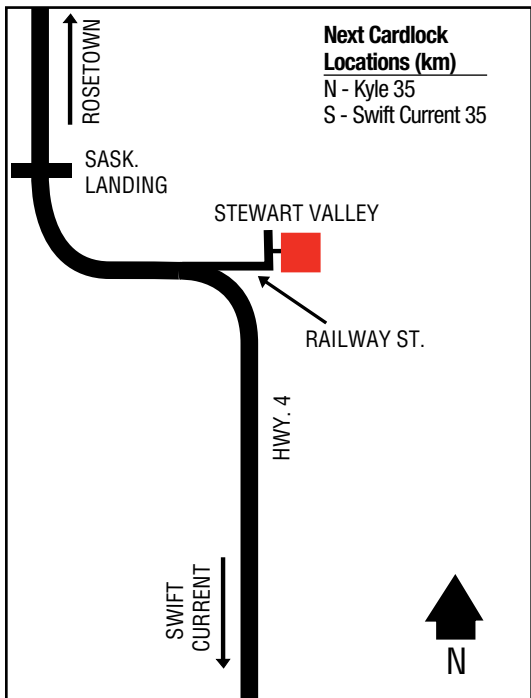

STEWART VALLEY

50 35 42.57N
107 48 29.29W

258

The Pioneer Co-operative Association Limited
Box 26 S0N 2P0
220 Charles Street
306-778-5336 (Stewart Valley)
306-778-8800 (Retail Admin.)

D, MD, R, T

8 a.m. - 5 p.m. (Mon. - Sat.) RR, CS, ST, FC