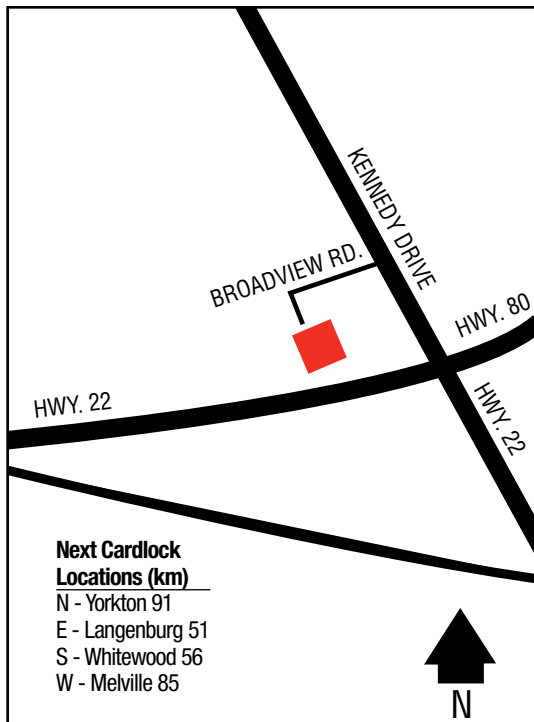

ESTERHAZY

.....

50 39 05.33N
102 03 38.84W

178

The Churchbridge Co-operative
Association Limited
Broadview Road
306-896-2533

SK

D, MD, R, ST