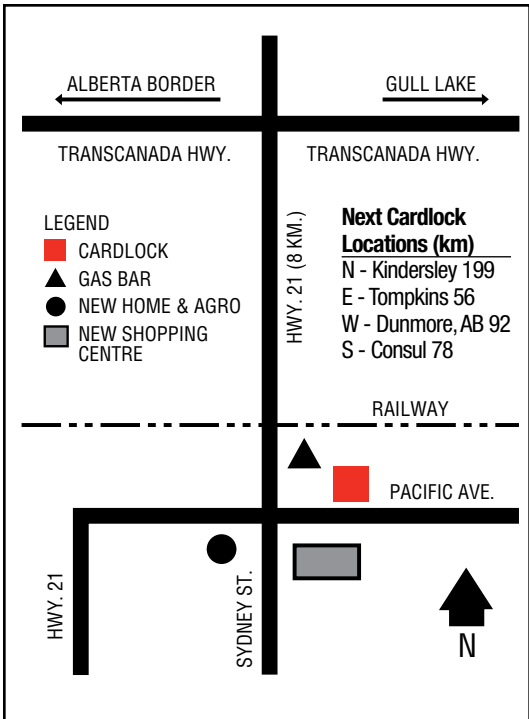

# MAPLE CREEK

49 54 29.77N  
109 28 19.34W

209

The Pioneer Co-operative Association Limited  
14 Sydney Street  
306-662-2808 (Petro.)  
306-662-2641 (Admin.)

SK

D, R

Gas Bar: 8 a.m. - 9 p.m. (Mon. - Sat.)

9 a.m. - 9 p.m. (Sun.) D, R, P, PR, RR, CS, T, O, TS