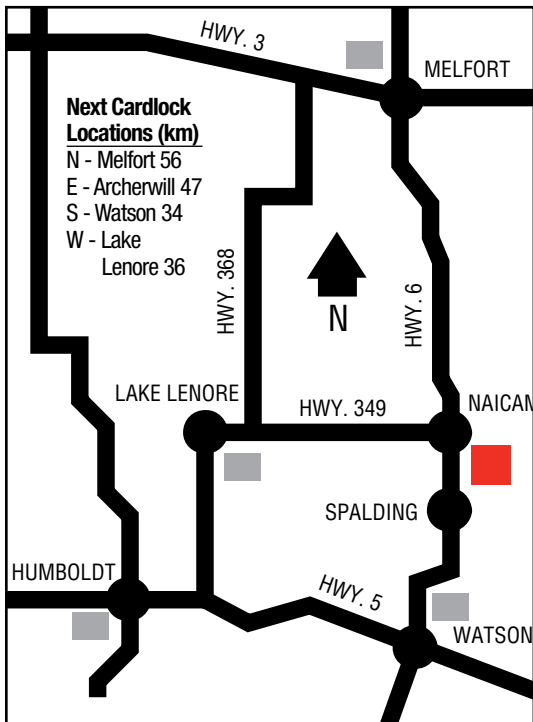

NAICAM/SPALDING

52 22 32.64N
104 29 52.66W

221

Prairie North Co-operative Ltd.
Highway 6, South of Naicam
306-874-2190 (Admin.)
306-872-2212 (Petro.)

D, MD, R, P