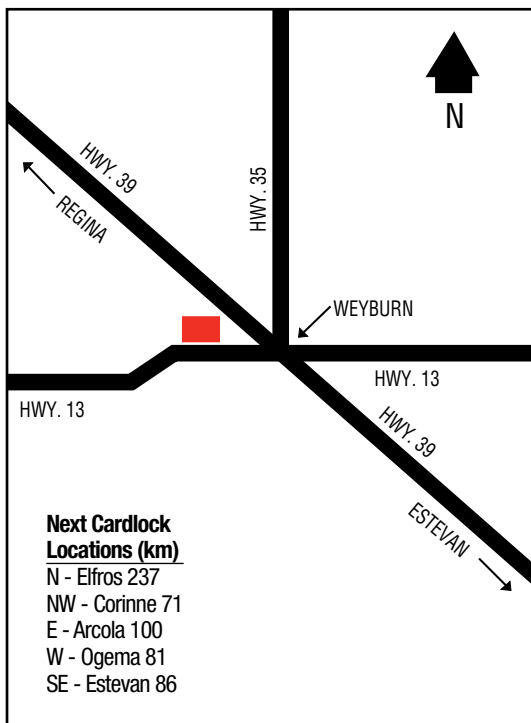

WEYBURN

.....

49 40 07.33N
103 53 36.80W

271

The Weyburn Co-operative Association Limited
Junction of Highways 39 & 13
306-848-3689 (Cardlock)
306-848-3690 (Petro.) / 306-848-3677 (Admin.)

D, M, MD, R, P, O, OP, TD, TH, L
6 a.m. - 10 p.m. Daily for PR, RR, S, CS, T