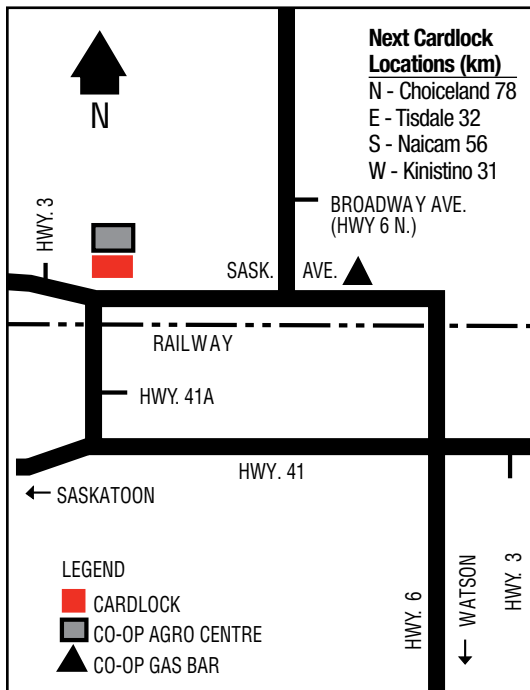

MELFORT

.....

52 51 55.75N
104 37 56.02W

214

Prairie North Co-operative Limited
Box 1450 S0E 1A0
Highway 3 West of Melfort
306-752-2896 (Petro.)
306-752-9381 (Admin.)

SK

D, MD, R, TH, ST RR during open hours.
Home Centre: 8 a.m. - 6 p.m. (Mon. - Sat.)