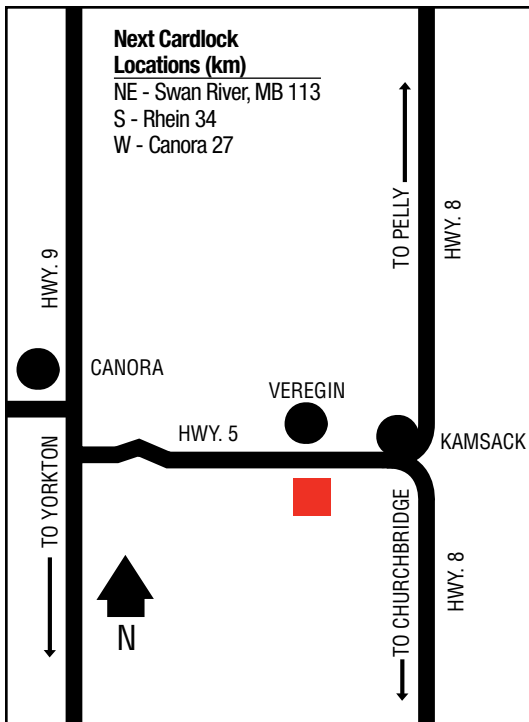

Veregin Farmers' Co-operative
Association Limited
307 Main Street
306-542-4378

D, MD, R, FC

RR, TS, O - during Farm Centre Hours:

8 a.m. - 5 p.m. (Mon. - Fri.) 9 a.m. - 12 p.m. (Sat.)