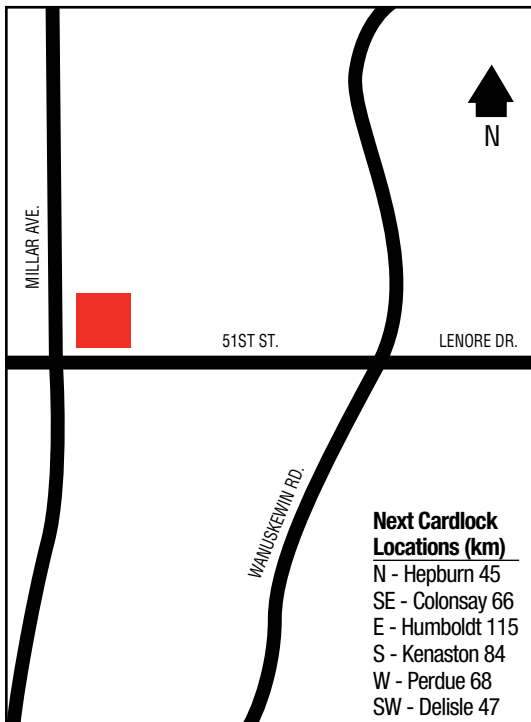

SASKATOON

922 - 51st Street
@ Millar Avenue
306-933-3825

52 10 24.42N
106 39 06.92W

249

SK

D, MD, R, P, RR, S, L

C-Store Hours: 6 a.m. - 11 p.m. (Mon. - Fri.) CS,
PR, CW, O; 7 a.m. - 11 p.m. (Sat. - Sun.)