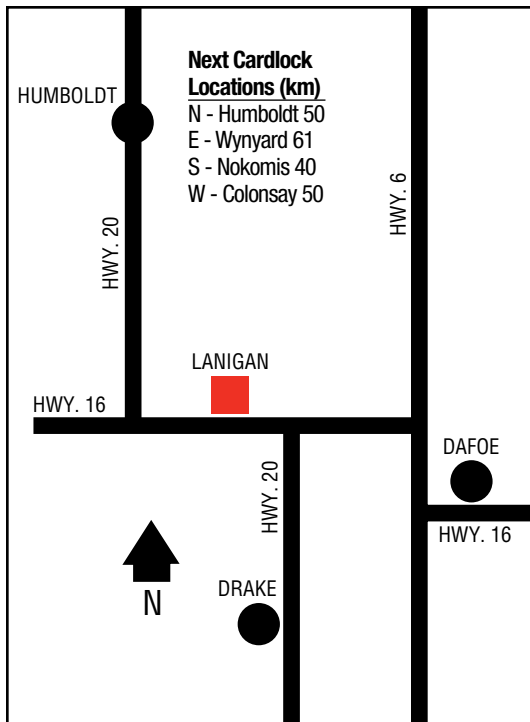

The Humboldt Co-operative Association Limited
Highway 16, 1 km West of Lanigan
306-363-2151 - Drake Office
306-682-2252 - Humboldt Office

SK

D, MD, R, ST