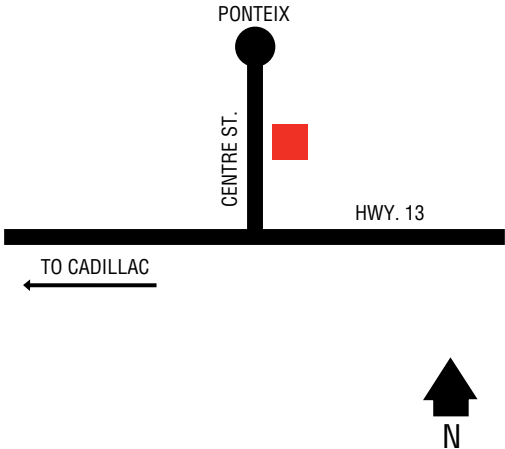

The Pioneer Co-operative Association Limited
Box 628 S0N 1Z0
306-625-3252 (Retail Petro.)
306-778-8800 (Retail Admin.)

**Next Cardlock
Locations (km)**

N - Swift Current 83

E - Assiniboia 117

W - Shaunavon 78