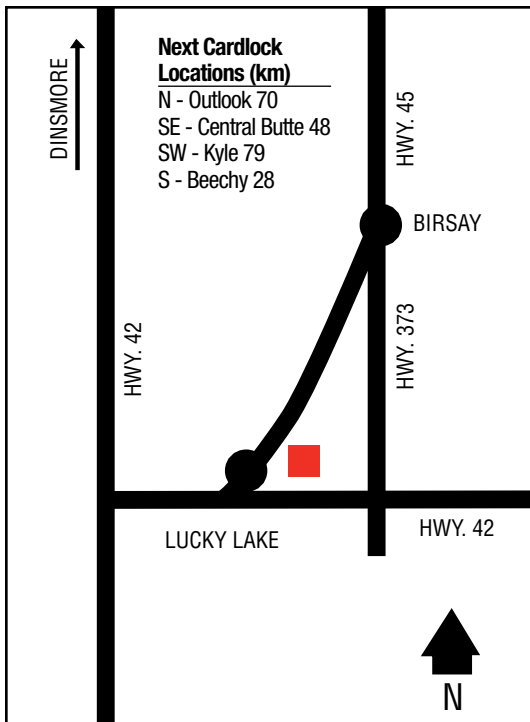

LUCKY LAKE

50 59 25.51N
107 07 45.34W

205

The Tullis Co-operative Association Limited
Northeast of Lucky Lake on Hwy. 45
306-858-2660 (Retail Petro. & Admin.)

D, MD, R, TH, ST

8 a.m. - 5 p.m. (Mon. - Fri.) CS, T, RR