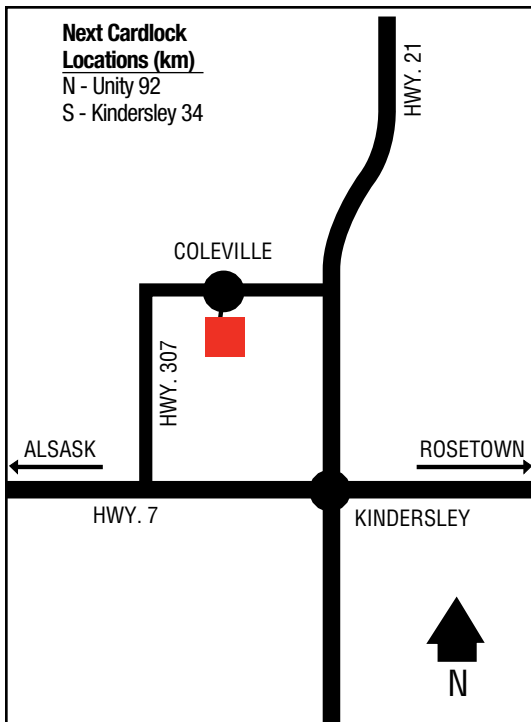

COLEVILLE

.....

51 42 17.51N
109 14 31.17W

163

Kindersley District Co-operative Limited
1 km South of Main Street
306-463-3833 (Retail Petro.)
306-463-2624 (Retail Admin.)

SK

D, MD, R