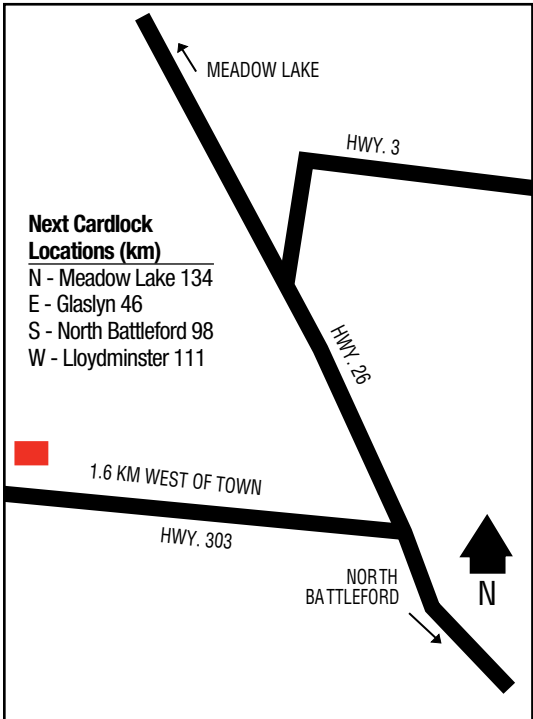

TURTLEFORD

.....

53 23 18.15N
108 59 07.08W

265

Turtleford & District Co-operative Assoc. Ltd.
Highway 303 West of Turtleford
306-845-2162 (Retail Petro.)
306-845-2020 (Retail Admin.)

D, MD, R, ST, FC