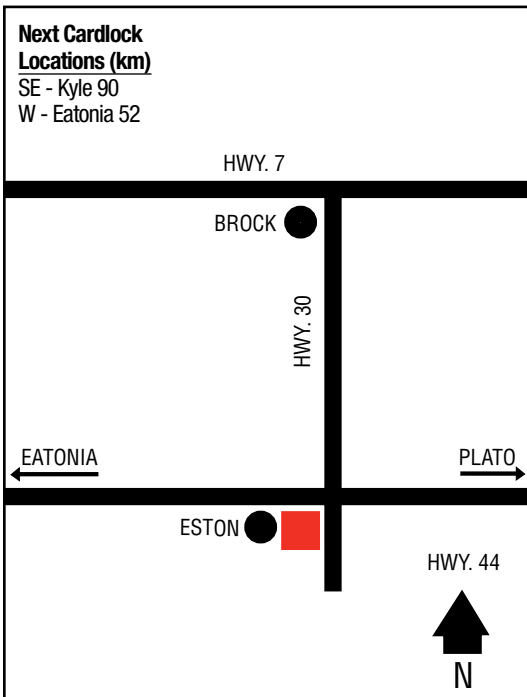

**Next Cardlock  
Locations (km)**

SE - Kyle 90  
W - Eatonia 52

SK

D, MD, R, TH

Store Hours: 7 a.m. - 6 p.m. (Mon. - Sat.) RR,FC  
10 a.m. - 4 p.m. (Sun.) RR, FC