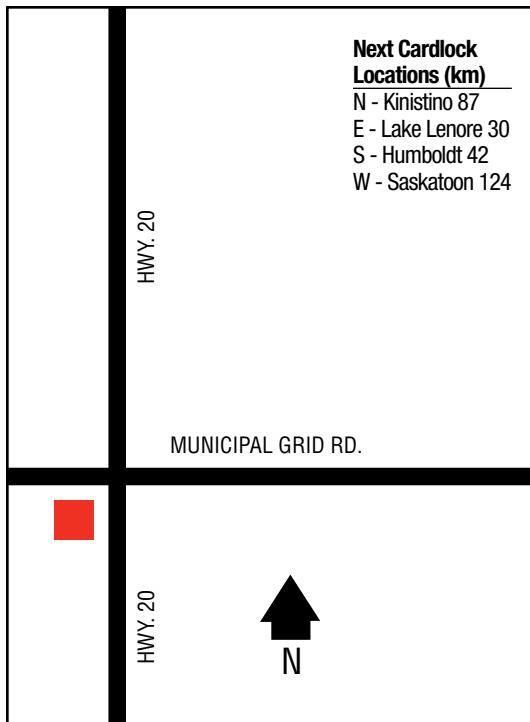

MIDDLE LAKE

52 29 03.26N
105 17 30.11W

216

.....
The Lake Lenore Co-operative Association Limited
Highway 20
306-368-2255 (Petroleum & Admin.)

SK

D, MD, R, ST (Clear Diesel)