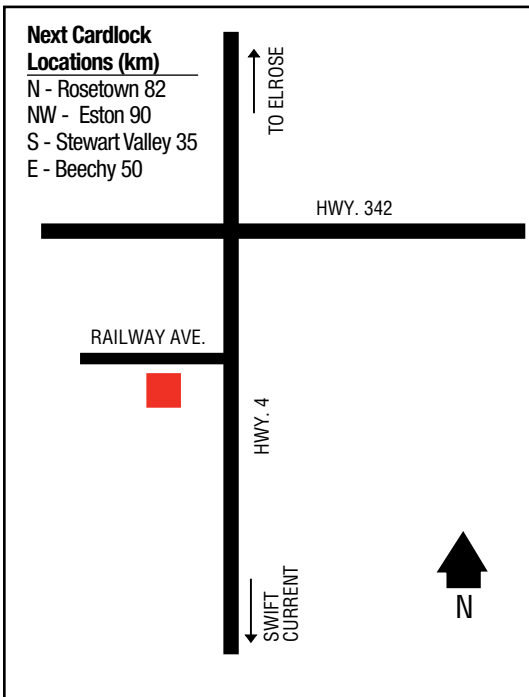

KYLE

.....

50 49 58.78N
108 02 11.72W

199

The Pioneer Co-operative Association Limited
Box 10 S0L 1T0
300 Railway W.
306-375-2303 (Kyle)
306-778-8878 (Petro.) / 306-778-8800 (Admin.)

SK

D, MD, R, FC

Store Hours: 8 a.m. - 5:30 p.m. (Mon. - Sat.) RR, FC