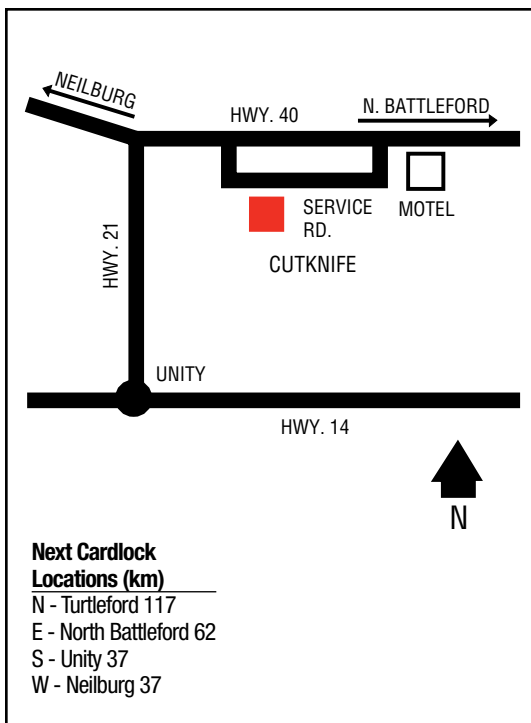

CUT KNIFE

52 45 15.74N
109 01 30.75W

170

Battlefords & District Co-operative Ltd.
306-445-0918 (Retail Petro.)
306-445-9800 (Retail Admin.)

D, MD, R