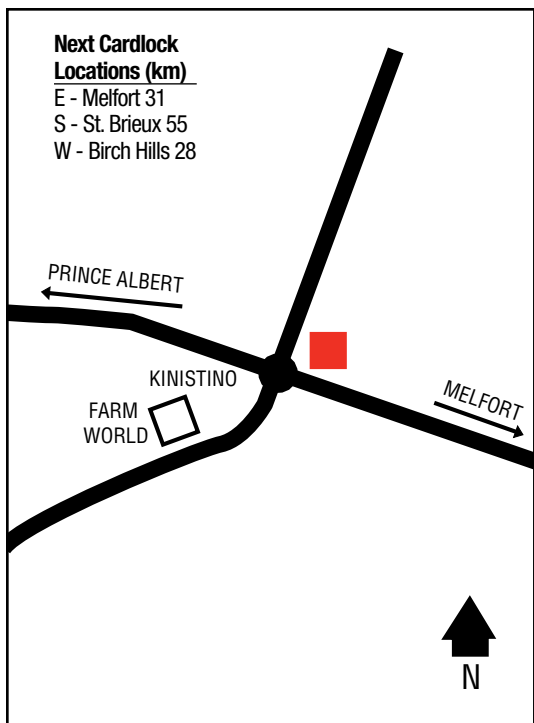

KINISTINO

.....

52 57 01.20N
105 01 54.15W

198

The Prince Albert Co-operative Association Ltd.
Box 450 S0J 1H0
306-864-2202 (Retail Petro.)
306-864-2400 (Retail Admin.)

Next Cardlock Locations (km)

E - Melfort 31
S - St. Brieux 55
W - Birch Hills 28

D, MD, R, P, T

8 a.m. - 5:30 p.m. (Mon. - Fri.) RR, CS, TS