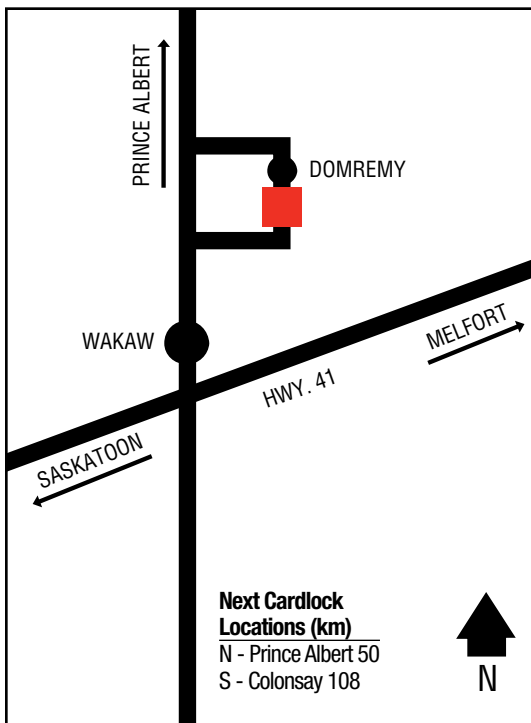

DOMREMY

.....

52 47 06.19N
105 43 42.23W

174

The Prince Albert Co-operative
Association Limited
102 Railway Avenue (at Co-op Bulk Plant)
306-423-5242

SK

D, MD, R