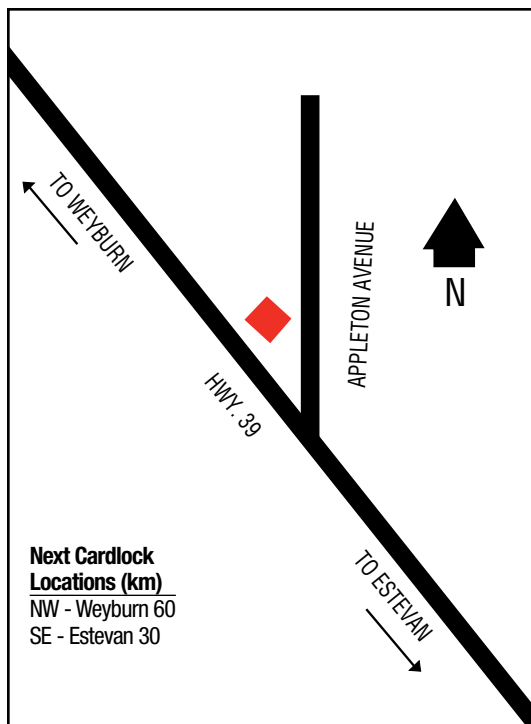

The Macoun Co-operative Association Limited
447 Appleton Avenue
306-634-9269

SK

D, MD, R, RR, CS, FC, O
7:30 a.m. - 5:30 p.m. (Mon. - Sat.)