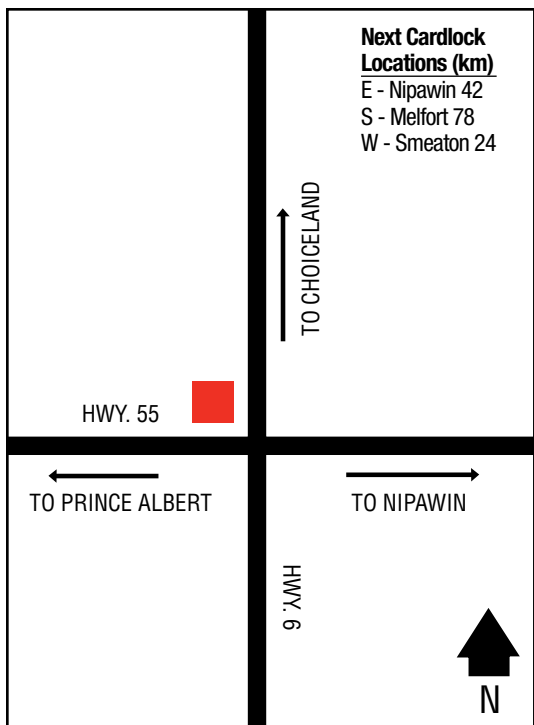

CHOICELAND

.....

53 28 56.47N
104 29 13.38W

162

Pineland Co-operative Association Limited
Highway 55
306-428-2175

SK

D, MD, R, PR, RR, CS, TS, O, OP, ST, FC
C-Store Hours: 8 a.m. - 8 p.m. 7 Days/Week