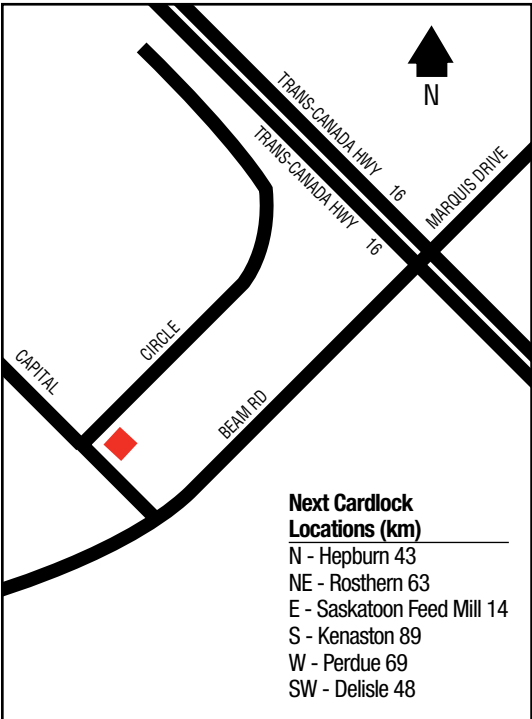

SASKATOON

.....

52 11 22.75N
106 41 47.96W

247

Corporate Bulk Plant & Cardlock (Biz Hub)
41 Capital Circle
306-242-1505 (Site); 306-933-3833 (Retail)
306-244-3424 (FCL)

SK

D, MD, R, P, RR, S, TH, ST