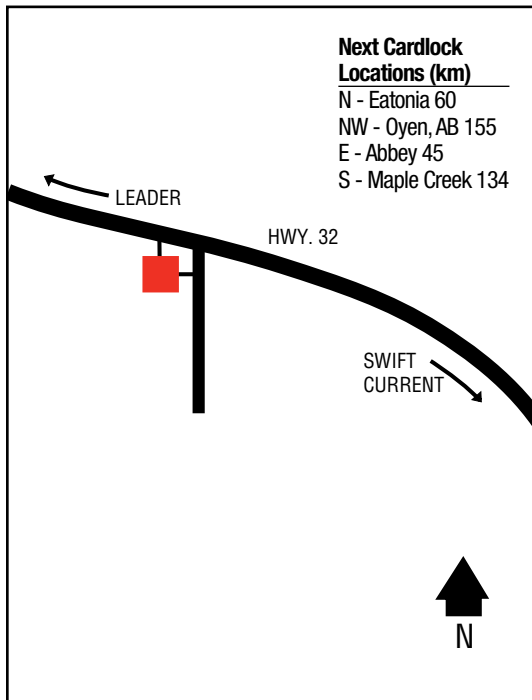

# SCEPTRE

.....

50 51 47.59N  
109 15 58.85W

250

The Pioneer Co-operative Association Limited  
Box 150 S0N 2H0  
306-623-4330 (Sceptre)  
306-778-8878 (Retail Petro.)  
306-778-8800 (Retail Admin.)

SK

D, MD, R, T, TH, ST, FC