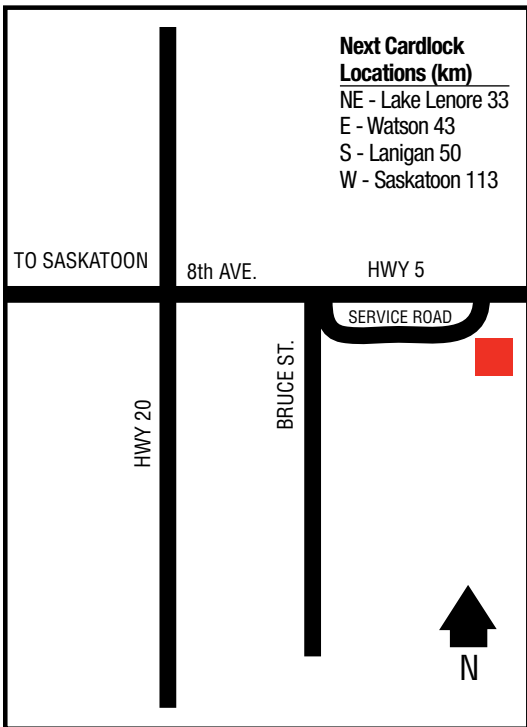

HUMBOLDT

.....

52 12 05.83N
105 05 22.81W

193

The Humboldt Co-operative Association Limited
8th Avenue (Highway 5) near Bruce Street
306-682-2252 (Retail Petro.)
306-682-2632 (Retail Admin.)

SK

D, MD, R, ST