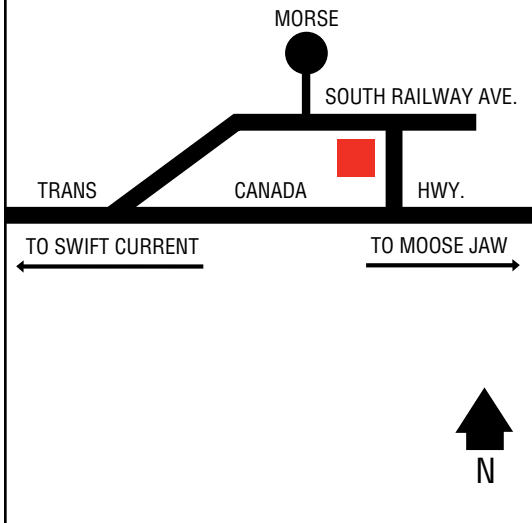

### Next Cardlock Locations (km)

E - Moose Jaw 117

S - Hodgeville 40

W - Herbert 15

D, MD, R, TH, ST, FC

SK