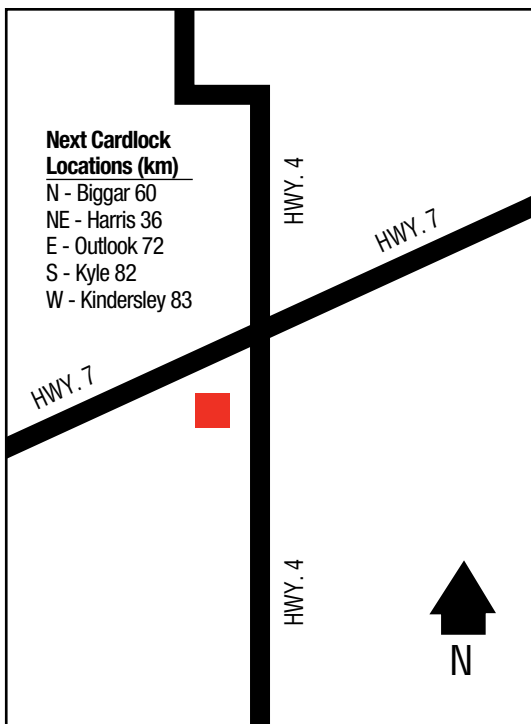

ROSETOWN

.....

51 32 49.13N
107 59 57.13W

243

Central Plains Co-operative Assoc. Ltd.
Junction of Highways 7 & 4
306-882-2601 (Retail Office)
306-882-2608 (Service Station & Cardlock)

D, MD, R, T
7 a.m. - 7 p.m. Daily for RR, CS, FC