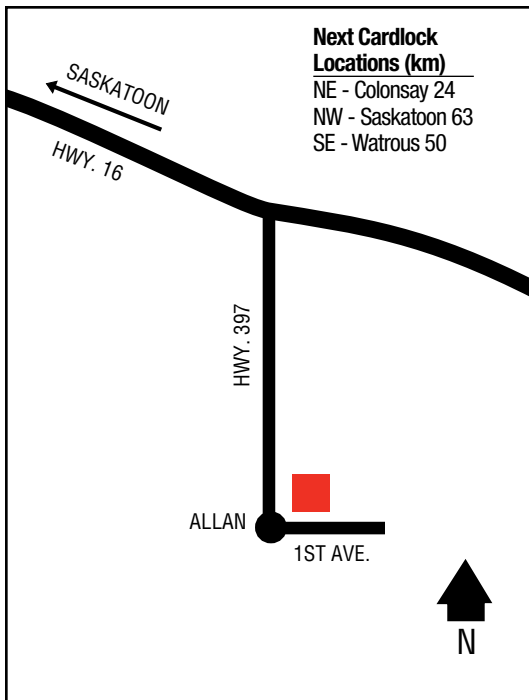

ALLAN

.....

51 53 28.66N
106 03 06.66W

141

The Admore Co-operative Association Limited
Box 280 S0K 0C0
105 - 1st Avenue
306-257-3213 (Retail Petro. & Admin.)

SK

D, MD, R, TH

Store Hours: 8 a.m. - 5 p.m. (Mon. - Fri.)

for RR, TS, FC