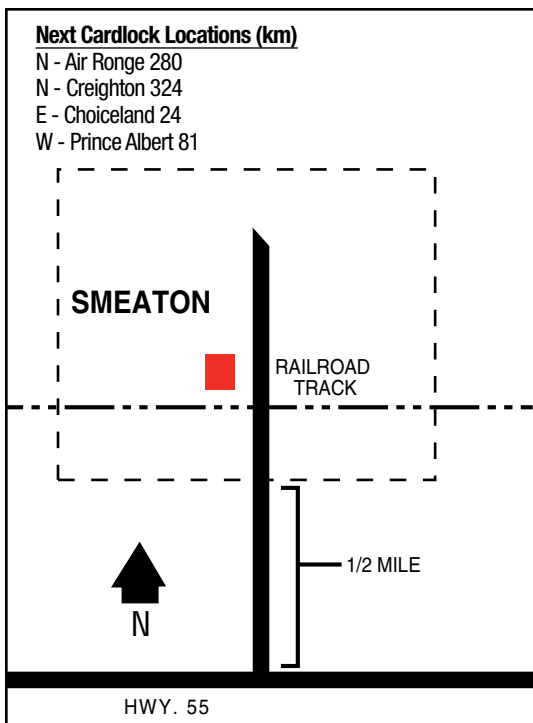

The Prince Albert Co-operative Association Limited
North of Highway 55
306-764-9393 - Prince Albert (Retail Admin.)
306-426-2010 - Smeaton

SK

D, MD, R, CS, O (at C-Store), TH, ST

C-Store Hrs: 9 a.m. - 6 p.m. (Sept. long wkld. - Mar. 1)
8 a.m. - 8 p.m. (Mar. 1 - Sept. long wkld.)