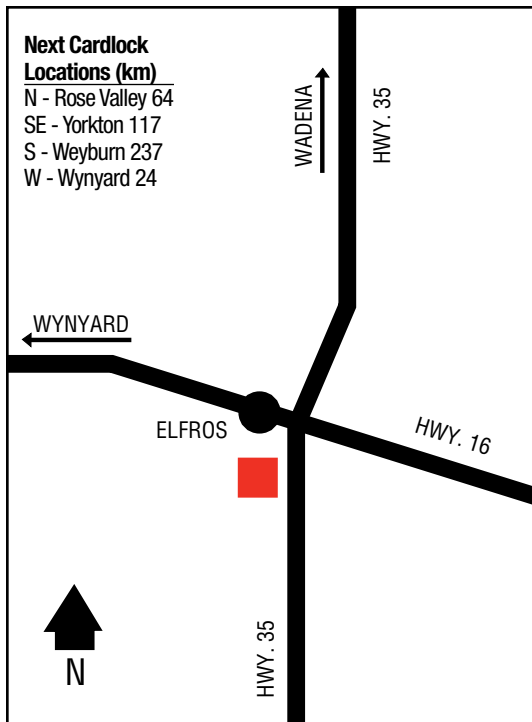

## Next Cardlock Locations (km)

N - Rose Valley 64

SE - Yorkton 117

S - Weyburn 237

W - Wynyard 24

SK

D, MD, R, P

Southern Plains Co-operative Limited  
311 Kensington Avenue  
306-637-4330 (Bulk Petro.)  
306-637-4300 (Retail Admin.)