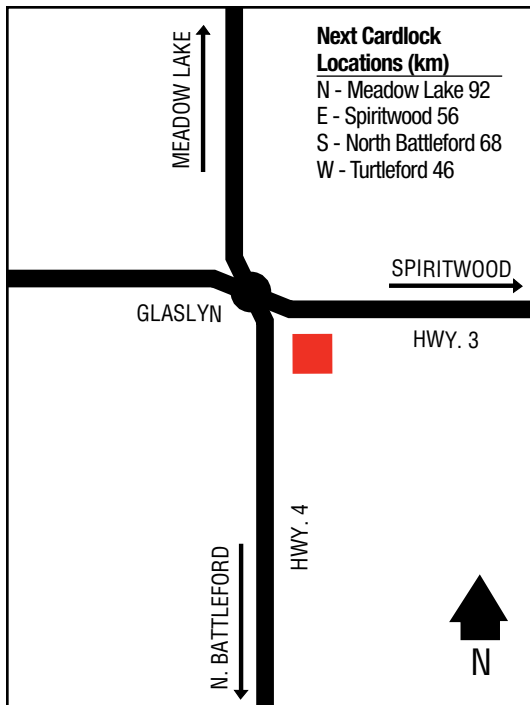

GLASLYN

.....

53 21 45.34N
108 21 24.11W

181

Battlefords & District Co-operative Assoc. Ltd.
Glaslyn Agro Centre
Junction of Highways 3 & 4
306-342-2125 (Glaslyn)
306-445-0918 (Petro.) / 306-445-9800 (Admin.)

SK

D, MD, R