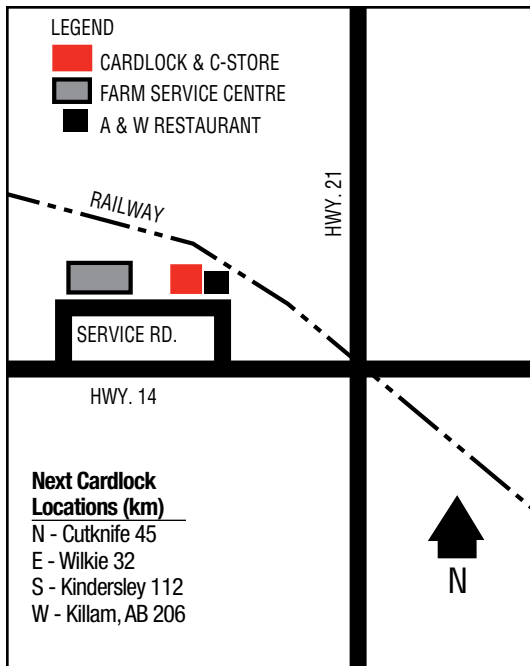

The Delta Co-operative Association Limited
Service Road
306-228-3674 (Retail Petro.)
306-228-2662 (Retail Admin.)

SK

D, MD, R, M, P, PR, RR, S, CS, RF, T, O, OP, TH, ST, FC, L
C-Store Hours: 7 a.m. - 11 p.m. Daily
(RR, PR, O)
Farm Centre Hours: 8:30 a.m. - 5:30 p.m. (Mon. - Fri.)
8:30 a.m. - 12 noon (Sat.)