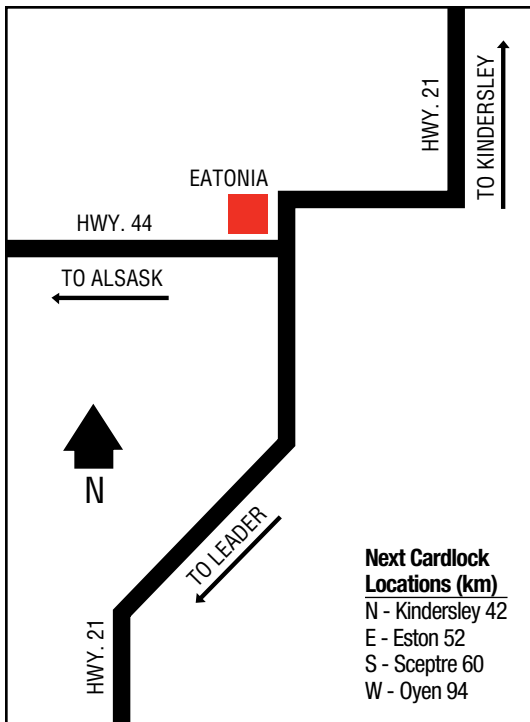

EATONIA

.....

51 12 52.39N
109 24 02.99W

175

Kindersley and District Co-operative Limited
Highway 21, 1 mile south of Eatonia
306-967-2422

D, MD, R, ST