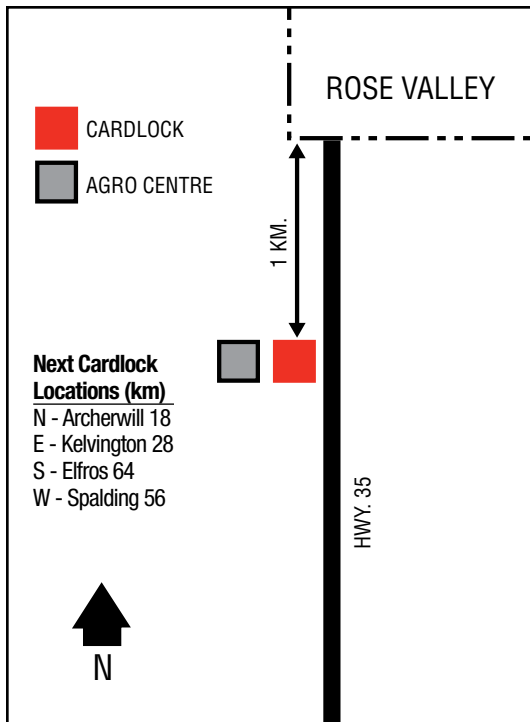

# ROSE VALLEY

.....

52 16 51.77N  
103 48 58.92W

244

The Archerwill Co-operative Association Limited  
1 Mile South of Rose Valley on Highway 35  
306-322-4435

SK

D, MD, R, RR, CS, O, FC

C-Store Hours: 8 a.m. - 6 p.m. (Mon. - Fri.)