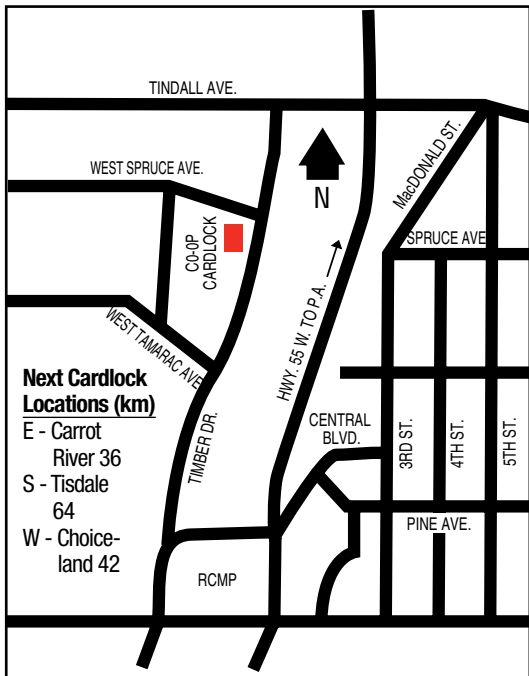

Pineland Co-operative Association Limited
200 Timber Drive
306-862-4221 (Retail Petro.)
306-862-4668 (Retail Admin.)

SK