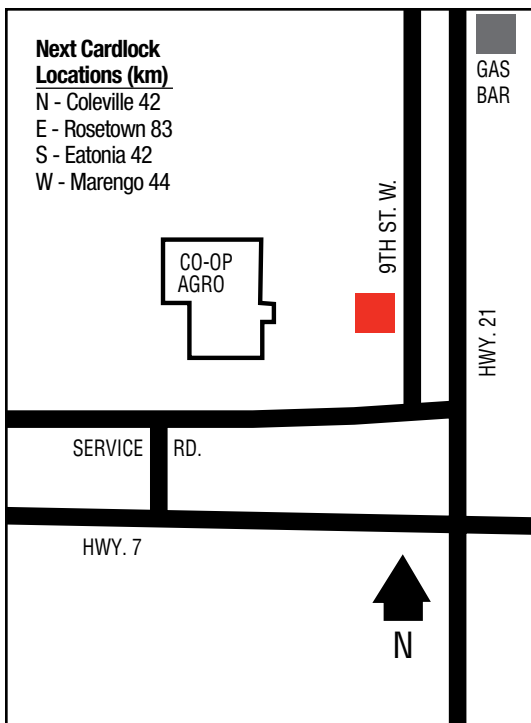

Kindersley & District Co-operative Limited

Junction of Highways 7 and 21

306-463-3833 (Retail Petro.) 306-463-4671 (Gas Bar)

306-463-2624 (Retail Admin.)

D, MD, R, T, TH

7 a.m. - 8 p.m. (Mon. - Sat.) RR, CS, O

10 a.m. - 5 p.m. (Sun.) RR, CS, O