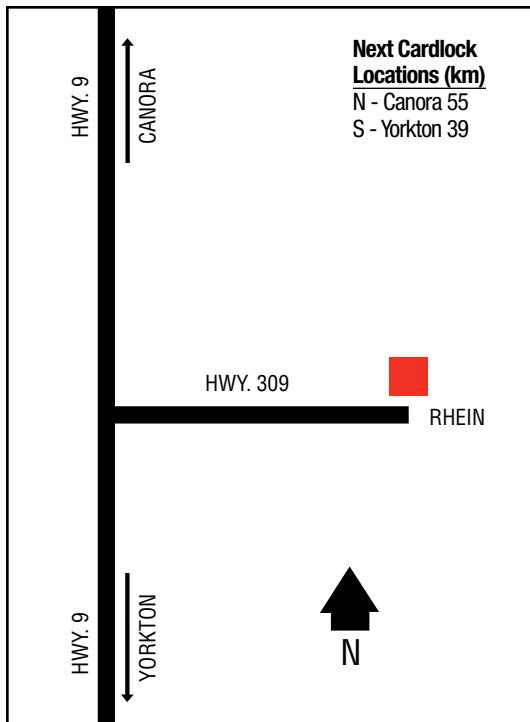

RHEIN

51 21 26.63N
102 11 40.09W

242

.....
The Yorkton Co-operative Association Limited
Highway 309 and Saskatchewan Street
306-782-2451

SK

MD, R