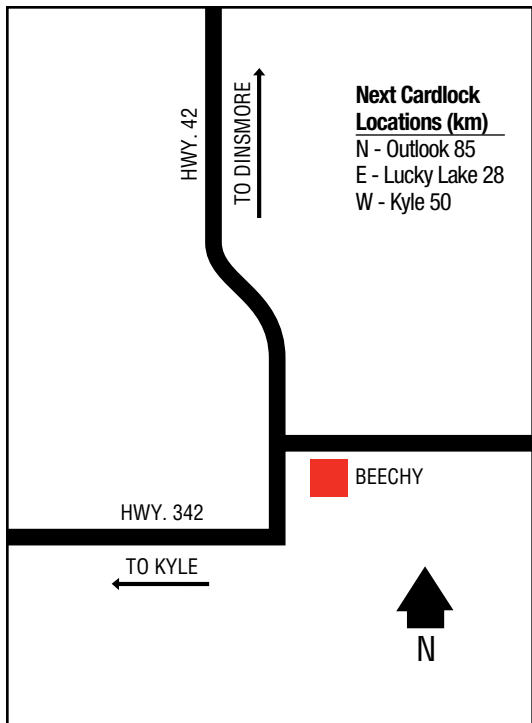

BEECHY

.....

50 52 35.03N
107 23 01.96W

148

Riverbend Co-operative Ltd.
Highway 342
306-859-2136

SK

D, MD, R, RR, O, ST, FC