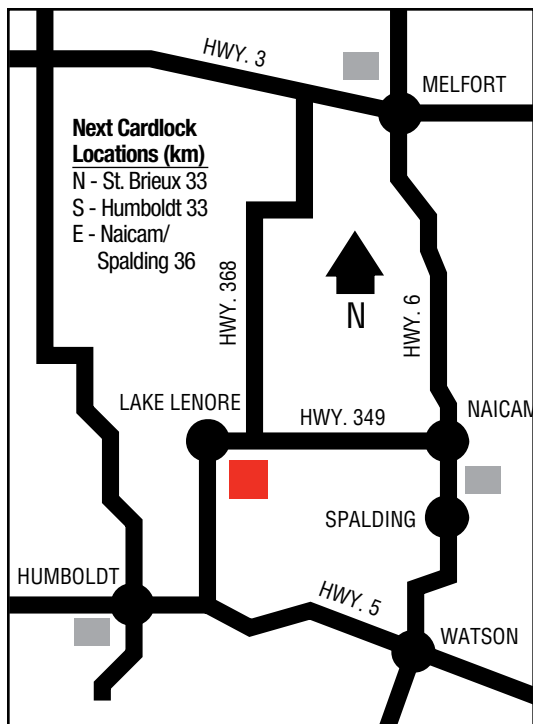

LAKE LENORE

52 23 48.79N
104 58 47.17W

200

The Lake Lenore Co-operative
Association Limited
Box 28 S0K 2J0, Hwy. 368
306-368-2255 (Admin. & Petro.)

D, MD, R, TH, ST