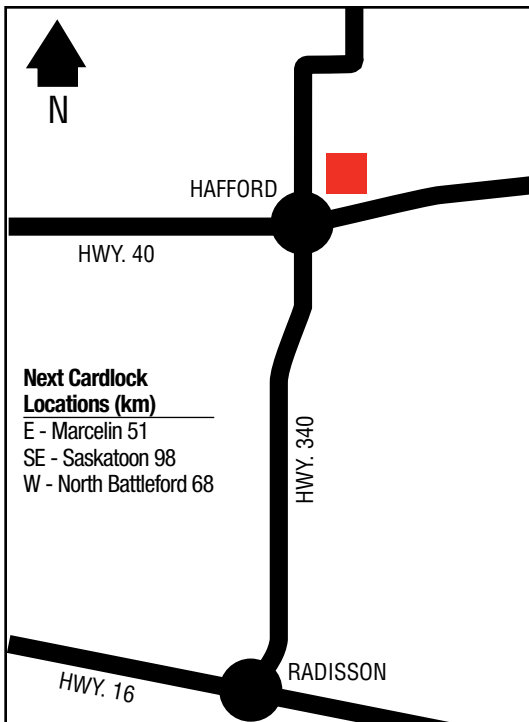

HAFFORD

.....

52 43 42.27N
107 21 30.28W

185

The Hafford Co-operative Association Limited
Highway 40
306-549-2166

D, MD, R, PR, RR, O, FC
8 a.m. - 6 p.m. (Mon. - Sat.)
Closed Sunday