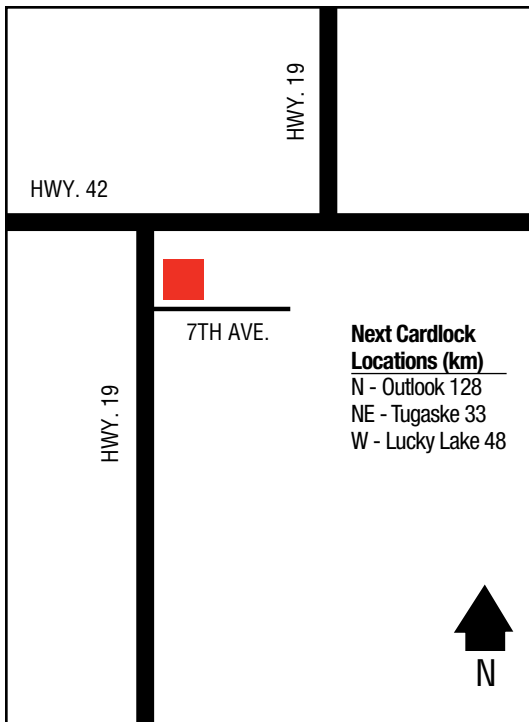

CENTRAL BUTTE

.....

50 48 03.55N
106 30 43.23W

161

Tugaske Co-operative Association Limited
Box 566 S0H 0T0

¼ mi. South of Jct. 42 + 19 on Highway 19
306-796-2115 (Petro.)/ 306-759-2222 (Admin.)

SK

D, MD, R

Store Hours: 8 a.m. - 6 p.m. (Mon. - Sat.) RR, FC
Closed Sunday