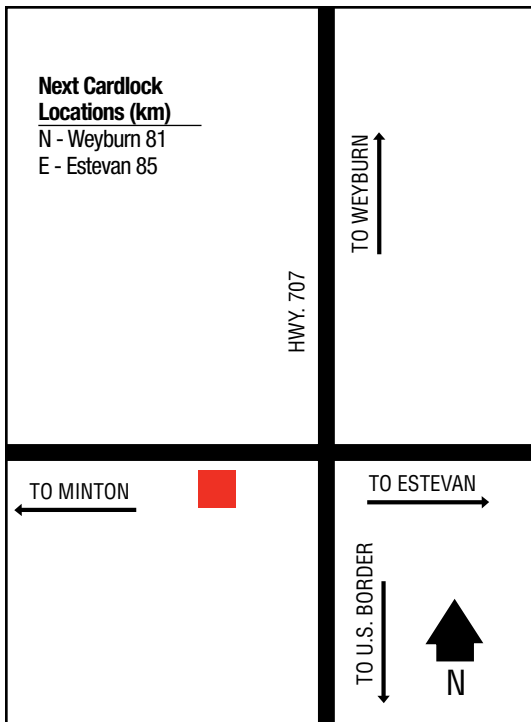

BEAUBIER

.....

49 07 32.58N
104 04 42.89W

147

The Beaubier Co-operative Association Limited
1 Railway Avenue
306-447-4613

D, MD, R, RR, CS, TS, O
8 a.m. - 5 p.m. (Mon. - Sat.)