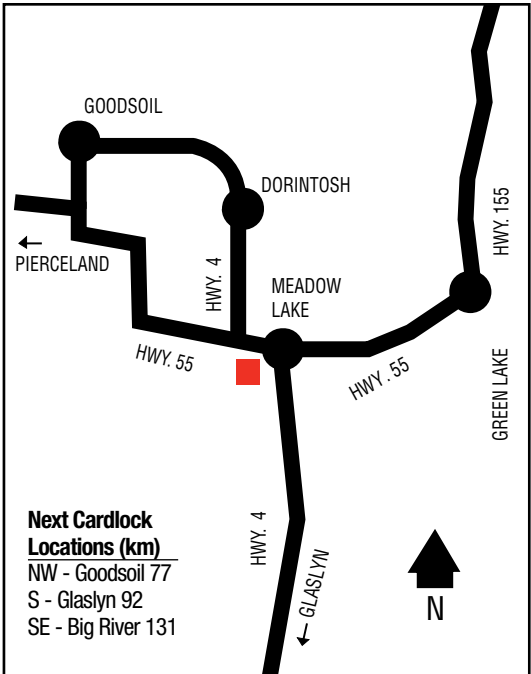

MEADOW LAKE

54 07 37.78N
108 27 14.32W

213

Meadow Lake Co-operative Association Limited
Highway 4 S.

306-236-5371 (Retail Petro.)

306-236-5678 (Retail Admin.)

D, MD, R

Farm Centre: 8 a.m. - 6 p.m. (Mon. - Sat.) for RR,
S, T, TS, O, OP, ST, FC, L

Trucker Lounge open 24/7