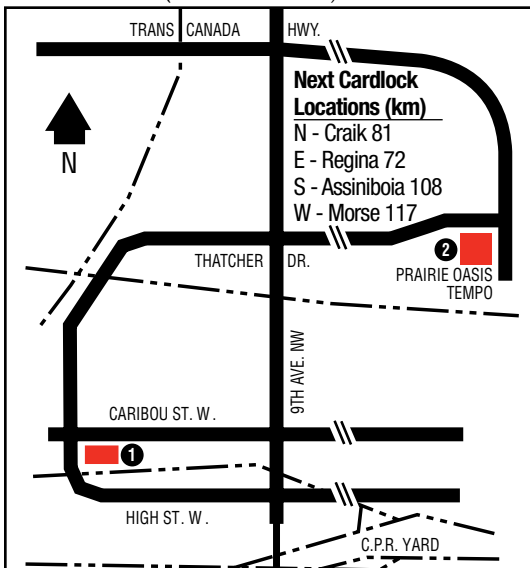

MOOSE JAW

The Moose Jaw

Co-operative Association Limited

① 1625 Caribou Street W.

② Highway 1 & Thatcher Dr.

306-692-2355 (Retail Petro.)

306-692-2351 (Retail Admin.)

50 23 48.04N

105 34 58.08W

50 24 34.60N

105 30 17.61W

218

SK

① D, MD, R, T, O, ST, FC

7 a.m. - 6 p.m. (Mon. - Fri.) PR, RR, FC

8 a.m. - 5 p.m. (Sat.) PR, RR, FC

Noon - 5 p.m. (Sun.) PR, RR, FC

② D, MD, R, PR, RR, S, CS, RF, T, O, OP, TH, ST
(Tempo® C-Store & Restaurant adjacent to site)