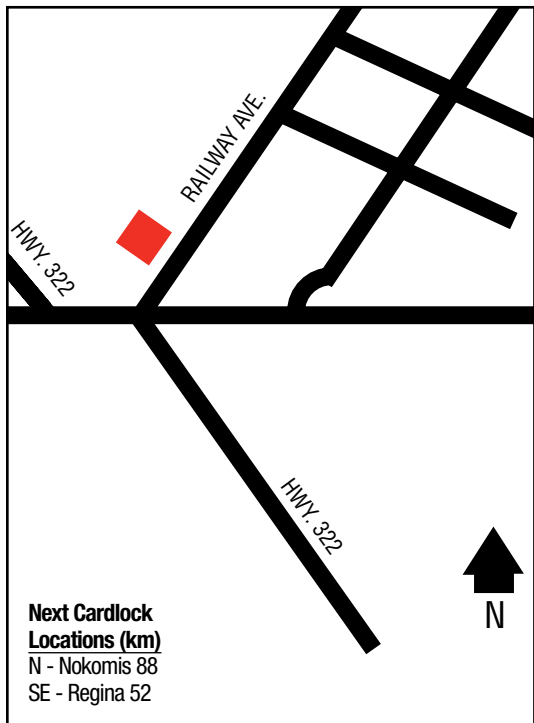

# SILTON

50 48 17.75N  
104 54 47.61W

254

.....

The Bulyea Community Co-operative  
Association Limited  
Railway Avenue & Highway 322  
306-725-4931 (Retail Petro. & Admin.)

D, R, TH

The Prince Albert Co-operative Association Limited  
North of Highway 55  
306-764-9393 - Prince Albert (Retail Admin.)  
306-426-2010 - Smeaton