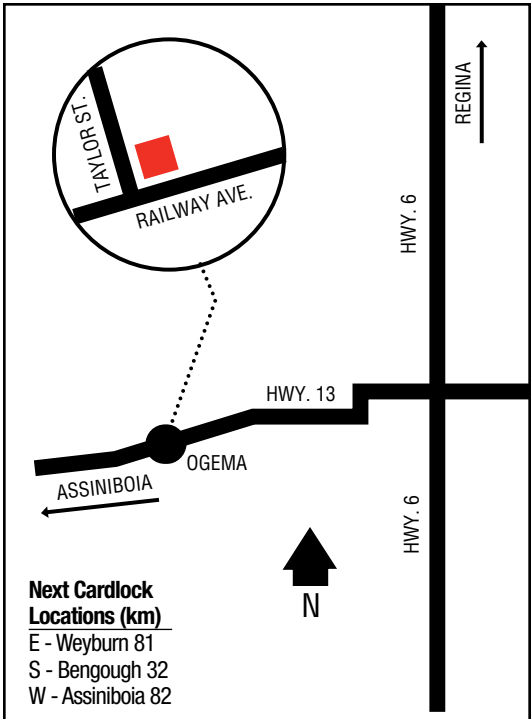

Ogema Co-operative Limited
302 Railway Avenue
306-459-2493