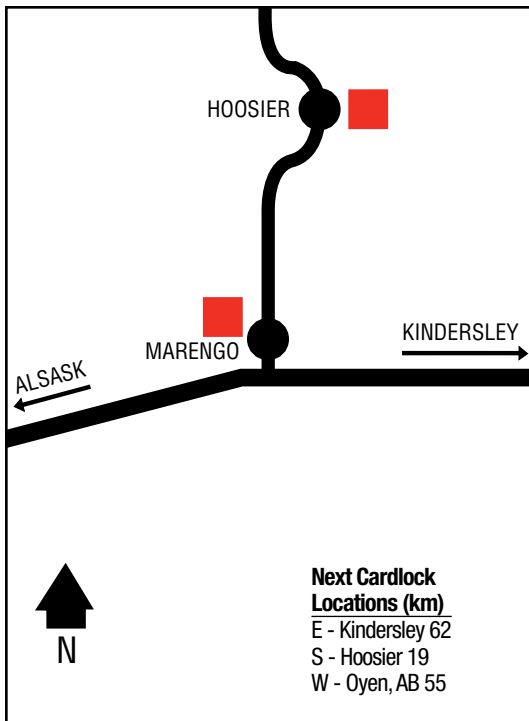

MARENGO

.....

51 28 59.30N
109 46 43.46W

211

The Hoosier Co-operative Association Kids
Box 10 S0L 1M0
306-838-4405 (Retail Petro. & Admin.)

D, MD, R, ST