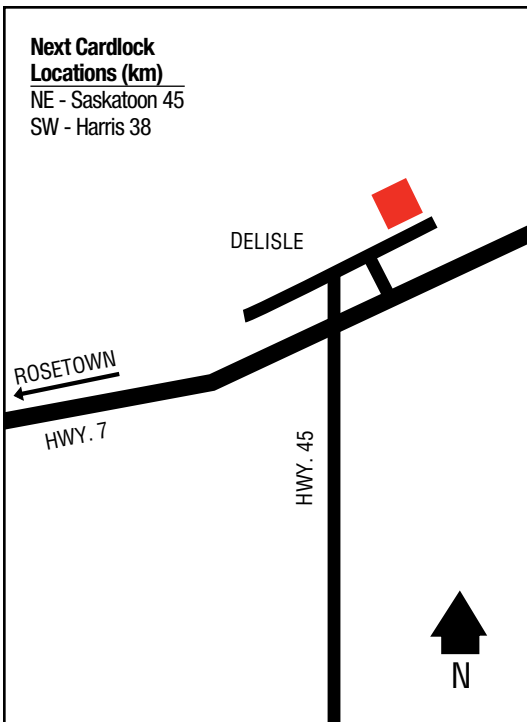

DELISLE

.....

51 55 33.99N
107 07 41.57W

173

Delisle Agricultural Co-operative Association Ltd.
Box 220 S0L 0P0
306-493-2212 (Retail Petro. & Admin.)

SK

D, MD, R, T, OP

Store Hours: 7 a.m. - 10 p.m. (Mon. - Fri.) RR, CS

8 a.m. - 10 p.m. (Sat.) 9 a.m. - 10 p.m. (Sun.) RR, CS