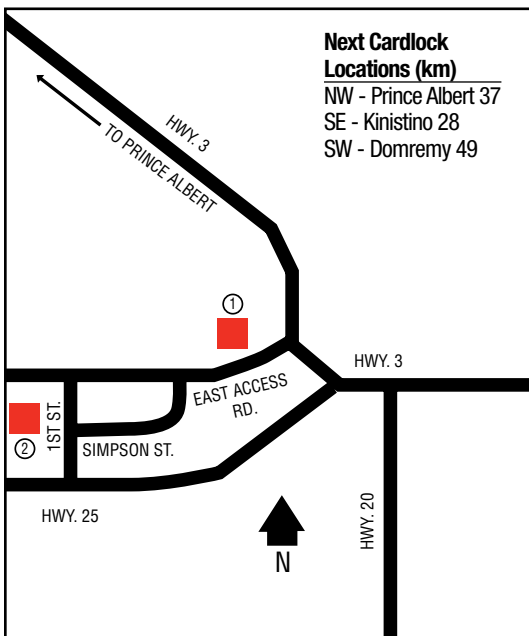

BIRCH HILLS

.....

Birch Hills Co-operative
Association Ltd.

Box 159 S0J 0G0

306-749-2222 (Retail Petro.)

306-749-2255 (Retail Admin.)

① East Access Road

② 1st Street West

52 59 15.19N
105 25 33.22W

152

52 59 03.47N
105 26 20.78W

SK

① D, MD, R, ST

② D, MD, R, T

Store Hours: 8 a.m. - 5:30 p.m. (Mon. - Sat.) RR