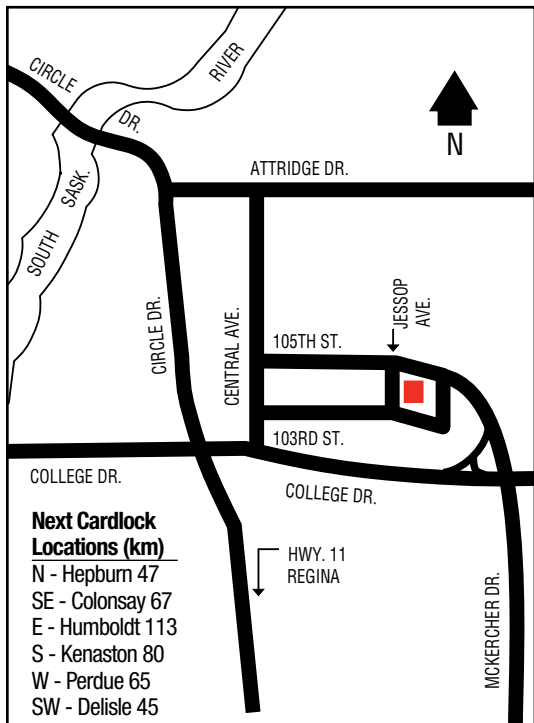

Corporate Cardlock @ Saskatoon Feed Mill
201 - 105th Street
306-477-6462 (Site); 306-933-3833 (Retail)
306-244-3424 (FCL)

D, R, TH, ST