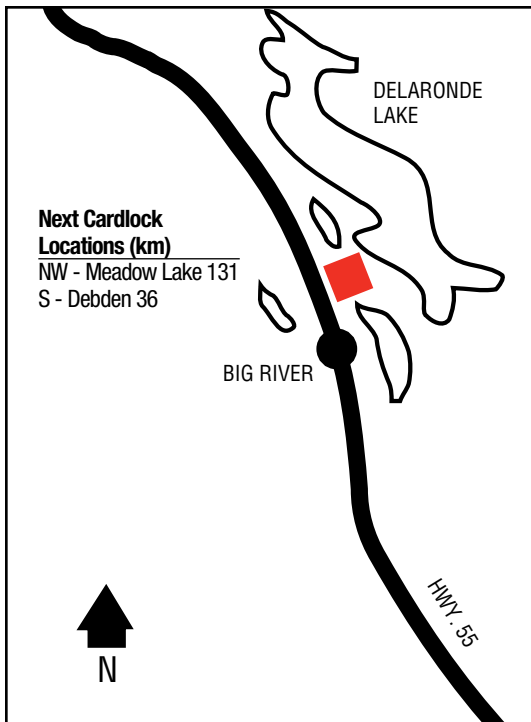

BIG RIVER

.....

53 50 22.81N
107 02 13.23W

151

Prince Albert Co-operative Association Limited
306-469-5777 (Big River)
306-764-6488 (Retail Petro.)
306-764-9393 (Retail Admin.)

D, MD, R

Store Hours: 8 a.m. - 10 p.m. Daily
for PR, RR, CS, T