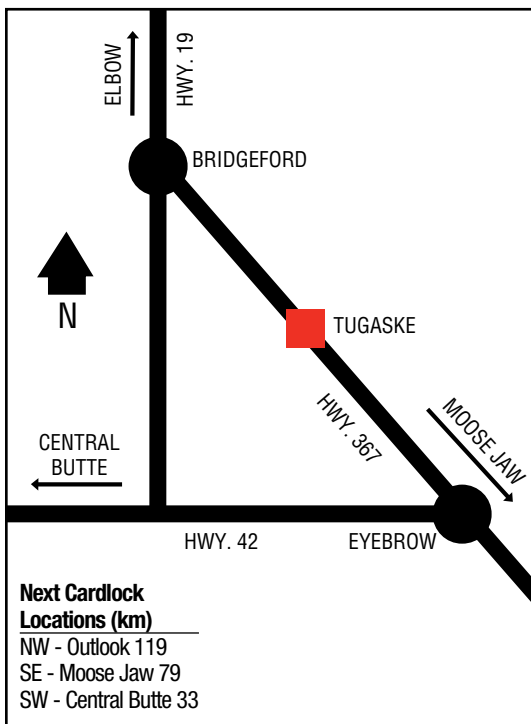

TUGASKE

.....

50 52 28.33N
106 17 08.00W

264

Tugaske Co-operative Association Limited
Box 100 S0H 4B0
Pacific Avenue (Highway 367) & Ogema Street
306-759-2222 (All Departments)

D, MD, R

Store Hours: 8:30 a.m. - 5:30 p.m. (Mon. - Sat.)

Closed Sundays