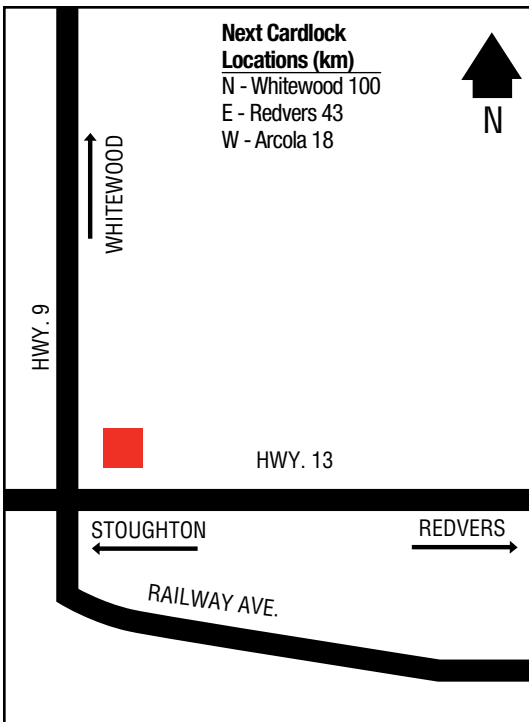

Southern Plains Co-operative Limited
Corner of Highway 9 & 13
306-637-4300 (Admin.)
306-453-2454 (Petroleum & C-Store)

SK

D, MD, R, P, ST
CS, O, RR, PR, RF - 6 a.m. - 10 p.m. Daily