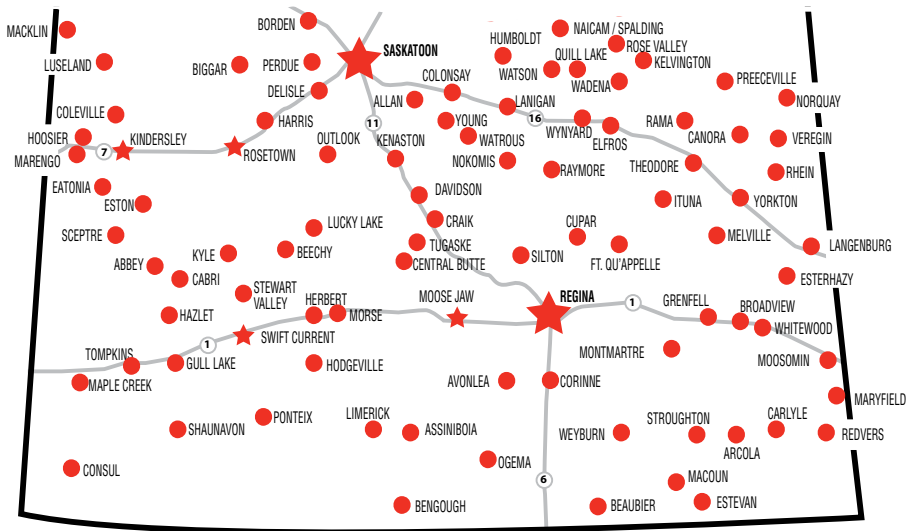

Abbey	Domremy	Maple Creek	Rhein
Air Ronge	Eatonia	Marengo	Rosetown
Allan	Elfros	Marcelin	Rosthern
Arborfield	Esterhazy	Maryfield	Rose Valley
Archerwill	Estevan	Meadow	St. Brieux
Arcola	Eston	Lake	Saskatoon
Assiniboia	Ft.	Melfort	Sceptre
Avonlea	Qu'Appelle	Melville	Senlac
Beaubier	Glaslyn	Middle Lake	Shaunavon
Beechy	Goodsoil	Montmartre	Shellbrook
Bengough	Grenfell	Moose Jaw	Silton
Biggar	Gull Lake	Moosomin	Smeaton
Big River	Hafford	Morse	Spalding
Birch Hills	Harris	Naicam	Spiritwood
Bjorkdale	Hazlet	Neilburg	Stewart
Borden	Hepburn	Nipawin	Valley
Broadview	Herbert	Nokomis	Stoughton
Cabri	Hodgeville	North	Swift
Canora	Hoosier	Battleford	Current
Canwood	Hudson Bay	Norquay	Tisdale
Carlyle	Humboldt	Ogema	Theodore
Carrot River	Ituna	Outlook	Tompkins
Central	Kelvington	Paradise Hill	Tugaske
Butte	Kenaston	Perdue	Turtleford
Choiceland	Kindersley	Ponteix	Unity
Coleville	Kinistino	Porcupine	Veregin
Colonsay	Kyle	Plain	Wadena
Consul	Lake Lenore	Preeceville	Watrous
Corinne	Langenburg	Prince	Watson
Craik	Lanigan	Albert	Weyburn
Creighton	Limerick	Quill Lake	Whitewood
Cupar	Lloydminster	Radisson	Wilkie
Cut Knife	Lucky Lake	Rama	Wynyard
Davidson	Luseland	Raymore	Yorkton
Debden	Macklin	Redvers	Young
Delisle	Macoun	Regina	

NORTHERN SASKATCHEWAN