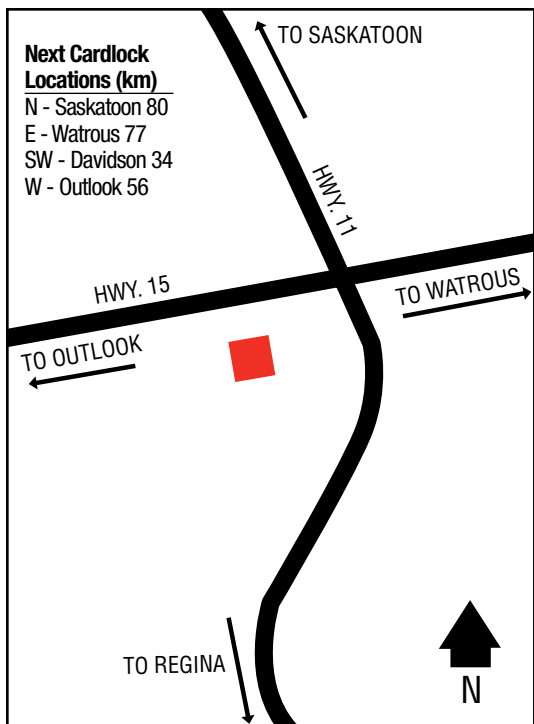

KENASTON

51 30 12.81N
106 16 34.74W

196

Riverbend Co-operative Limited
708 - 3rd Street
306-252-2144

Next Cardlock Locations (km)

N - Saskatoon 80

E - Watrous 77

SW - Davidson 34

W - Outlook 56

D, MD, R, CS, T

8 a.m. - 6 p.m. (Mon. - Sat.) RR, PR, O