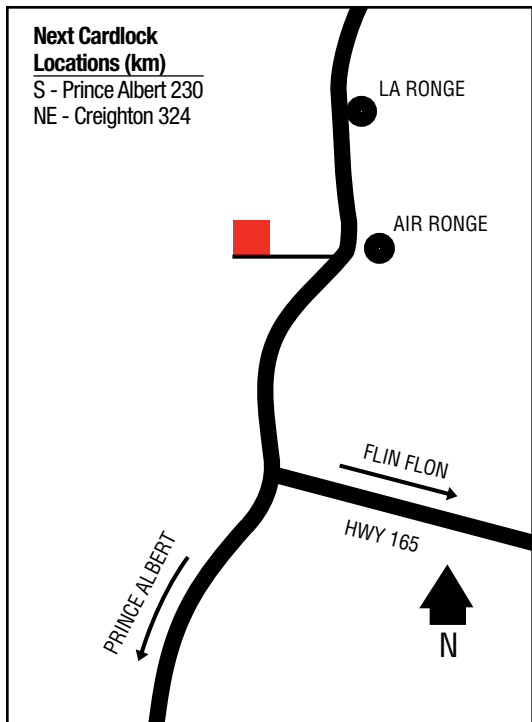

## Next Cardlock Locations (km)

S - Prince Albert 230

NE - Creighton 324

SK

D, R, TH, ST

Store Hours: 7 a.m. - 11 p.m. Daily for RR, CS