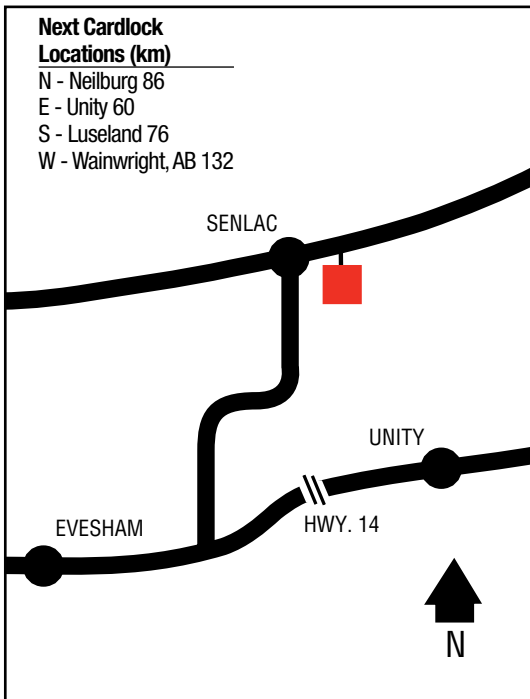

SENLAC

.....

52 29 34.57N
109 41 45.24W

251

The Delta Co-operative Association Limited
Box 100, Main Street S0L 2Y0
306-228-3444 (Senlac)
306-228-2662 (Retail Admin.)

SK

D, R

Store Hours: 8 a.m. - 12 noon and
1 p.m. - 5 p.m. (Tues. - Sat.) RR, CS