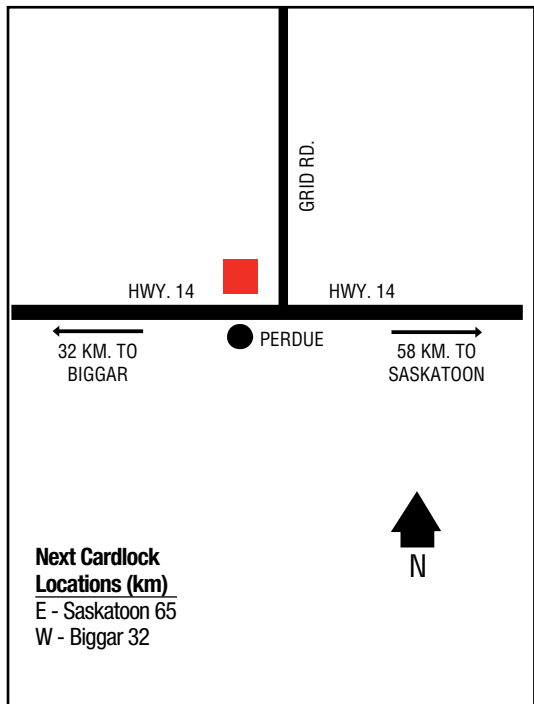

PERDUE
.....

52 03 34.97N
107 32 38.53W

230

Feudal Co-operative Association Limited
Highway 14
306-237-4639 (Admin.)

SK

D, MD, R, CS, ST (Oil available during C-Store hours)
C-Store Hours: 7 a.m. - 10 p.m. (Mon. - Sat.) RR
8 a.m. - 10 p.m. (Sun.) RR