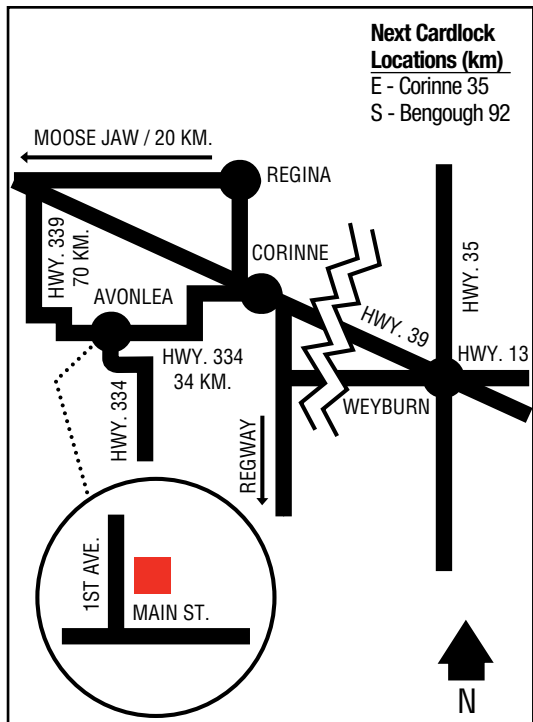

AVONLEA

50 00 56.46N
105 03 17.54W

146

The Avonlea Co-operative Association Limited
1st Avenue
306-868-2133

SK

D, MD, R