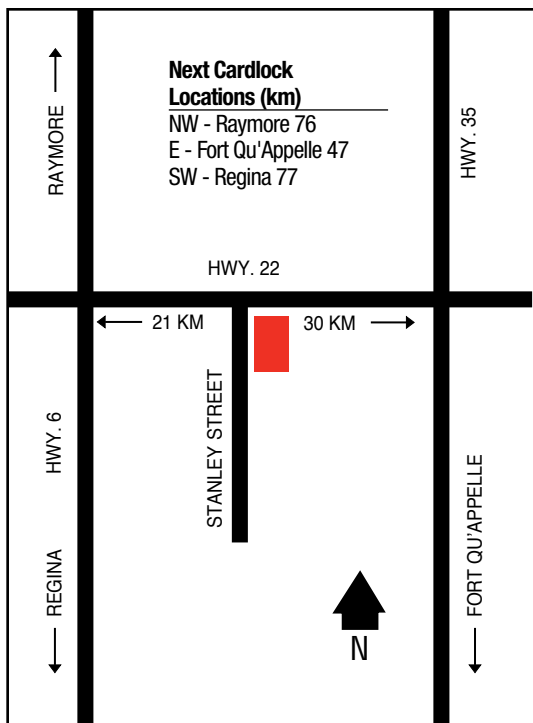

# CREIGHTON

54 45 16.75N  
101 53 27.55W

168

North of 53 Consumers Co-operative Ltd.  
Creighton Avenue & Roche Street  
306-687-7548

SK

D, R, P, ST

Cupar Consumers Co-operative Assoc. Ltd.  
401 Stanley Street  
306-723-4428