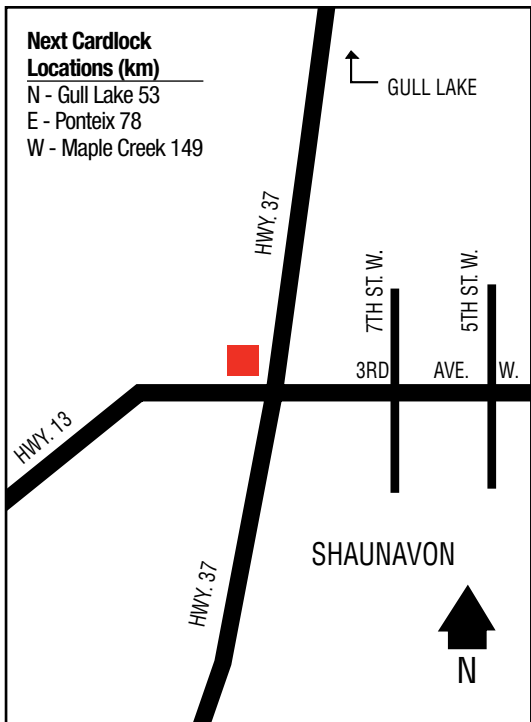

## Next Cardlock Locations (km)

N - Gull Lake 53

E - Ponteix 78

W - Maple Creek 149

SK

D, MD, R