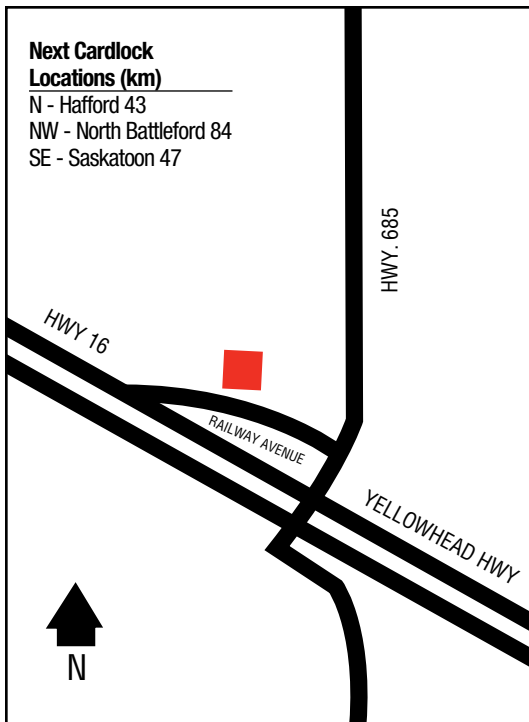

# BORDEN

.....

52 24 08.79N  
107 14 03.69W

154

The Borden Co-operative Association Limited  
Railway Avenue (off of Highway #16)  
306-997-2033

**Next Cardlock  
Locations (km)**

N - Hafford 43  
NW - North Battleford 84  
SE - Saskatoon 47

**Next Cardlock  
Locations (km)**  
N - Yorkton 100  
E - Whitewood 15  
S - Redvers 150  
W - Regina 159