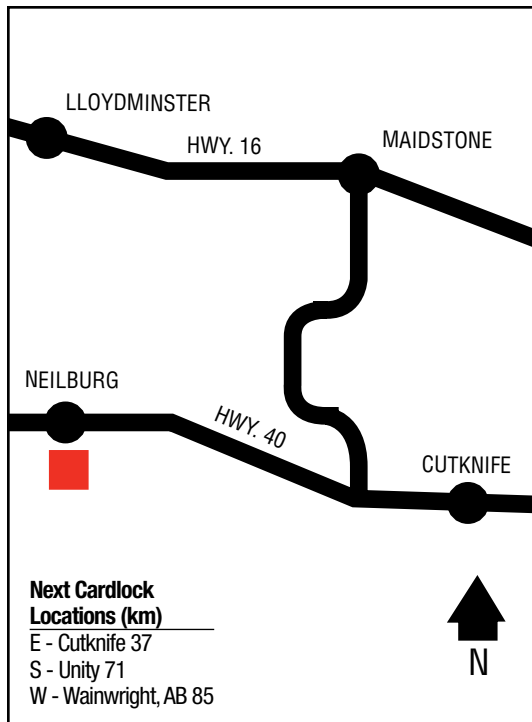

NEILBURG

.....

52 50 30.10N
109 37 27.05W

222

Lloydminster & District Co-operative Limited
#111 Highway 40 E.
Box 158 S0M 2C0
306-823-4841 (Neilburg)

D, MD, R

8 a.m. - 5 p.m. (Mon. - Fri.) RR, FC