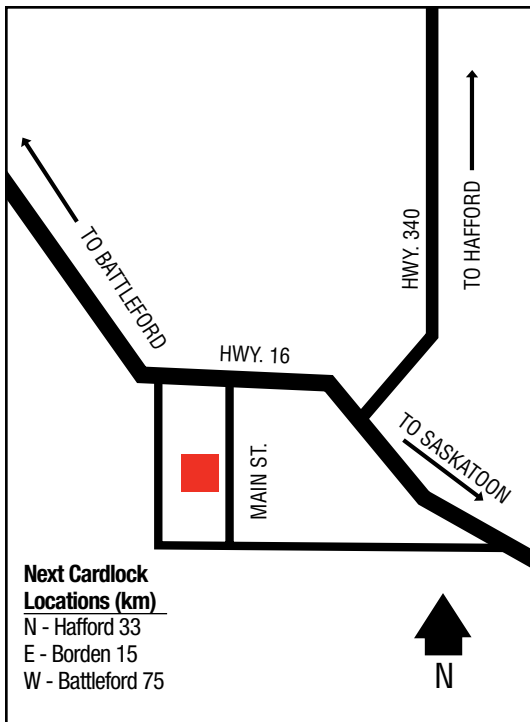

# RADISSON

.....

Radisson Cooperative  
127 Main Street  
306-827-2206

52 27 77.6N  
107 23 74.2W

236

SK

**Next Cardlock  
Locations (km)**

- N - Hafford 33
- E - Borden 15
- W - Battleford 75