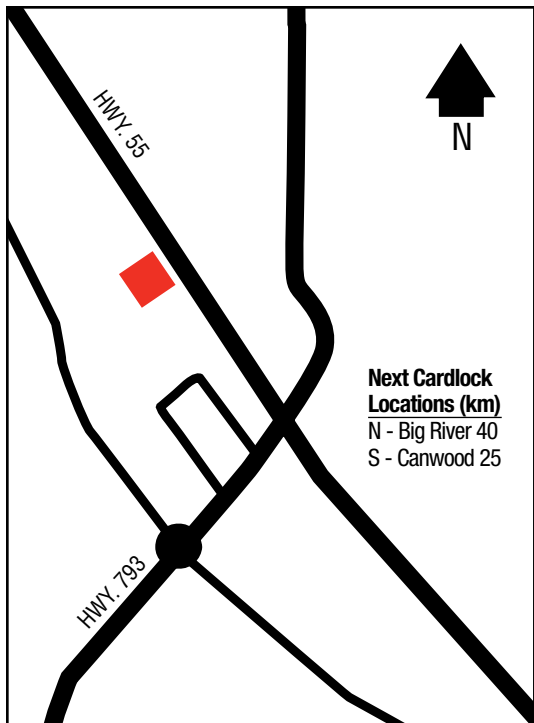

DEBDEN

.....

53 31 45.90N
106 52 52.04W

172

Prince Albert Co-operative Assoc. Ltd.
400 Industrial Park, Highway 55
306-724-2063
306-724-4958

SK

D, MD, R, CS, OP

Store Hours: 8 a.m. - 12 noon; 1 p.m. - 5 p.m.,
(Mon. - Fri.) RR, O   Closed Sat. & Sun.