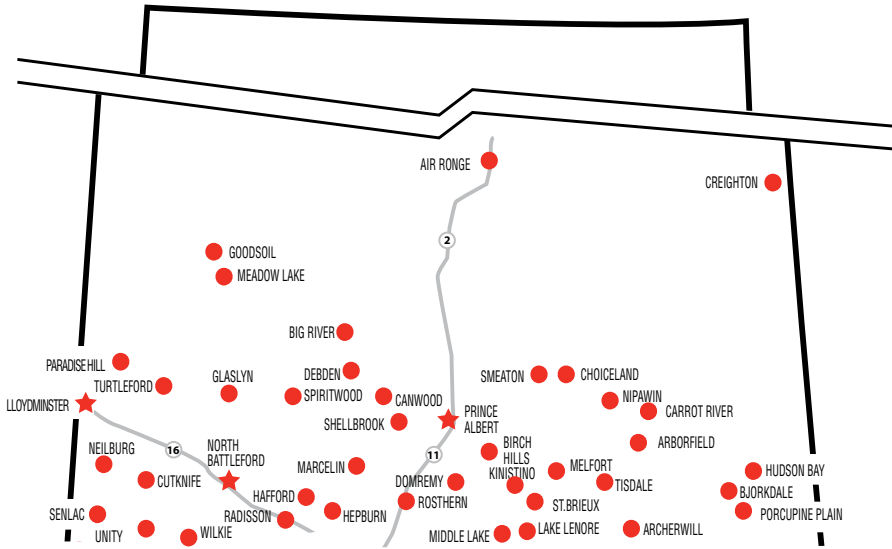

Abbey	Domremy	Maple Creek	Rhein
Air Ronge	Eatonia	Marengo	Rosetown
Allan	Elfros	Marcelin	Rosthern
Arborfield	Esterhazy	Maryfield	Rose Valley
Archerwill	Estevan	Meadow	St. Brieux
Arcola	Eston	Lake	Saskatoon
Assiniboia	Ft.	Melfort	Sceptre
Avonlea	Qu'Appelle	Melville	Senlac
Beaubier	Glaslyn	Middle Lake	Shaunavon
Beechy	Goodsoil	Montmartre	Shellbrook
Bengough	Grenfell	Moose Jaw	Silton
Biggar	Gull Lake	Moosomin	Smeaton
Big River	Hafford	Morse	Spalding
Birch Hills	Harris	Naicam	Spiritwood
Bjorkdale	Hazlet	Neilburg	Stewart
Borden	Hepburn	Nipawin	Valley
Broadview	Herbert	Nokomis	Stoughton
Cabri	Hodgeville	North	Swift
Canora	Hoosier	Battleford	Current
Canwood	Hudson Bay	Norquay	Tisdale
Carlyle	Humboldt	Ogema	Theodore
Carrot River	Ituna	Outlook	Tompkins
Central	Kelvington	Paradise Hill	Tugaske
Butte	Kenaston	Perdue	Turtleford
Choiceland	Kindersley	Ponteix	Unity
Coleville	Kinistino	Porcupine	Veregin
Colonsay	Kyle	Plain	Wadena
Consul	Lake Lenore	Preeceville	Watrous
Corinne	Langenburg	Prince	Watson
Craik	Lanigan	Albert	Weyburn
Creighton	Limerick	Quill Lake	Whitewood
Cupar	Lloydminster	Radisson	Wilkie
Cut Knife	Lucky Lake	Rama	Wynyard
Davidson	Luseland	Raymore	Yorkton
Debden	Macklin	Redvers	Young
Delisle	Macoun	Regina	

NORTHERN SASKATCHEWAN

## Next Cardlock Locations (km)

S - Prince Albert 230

NE - Creighton 324

SK

D, R, TH, ST

Store Hours: 7 a.m. - 11 p.m. Daily for RR, CS