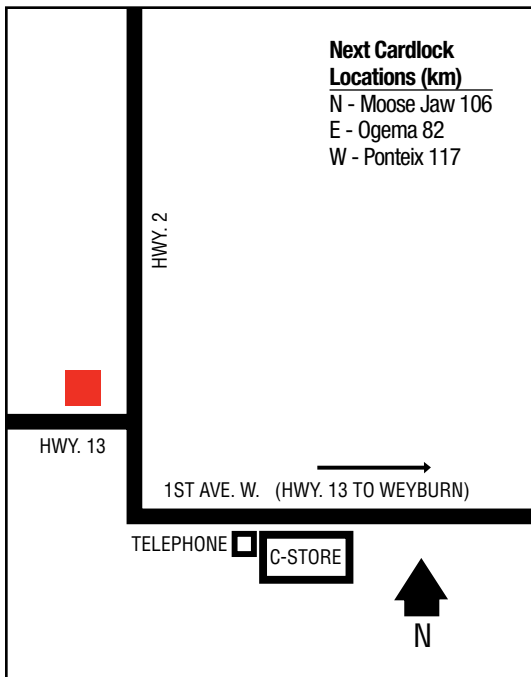

ASSINIBOIA

.....

49 38 26.34N
106 00 17.80W

145

Southland Co-operative Ltd.
Highway 2 N.
306-642-4425 (Retail Petro.)
or 1-888-642-4425 (Toll-free)
306-642-3347 (Retail Admin.)

SK

D, MD, R, RR, S (24 hours), O, OP, ST, FC (oil only during Farm Centre Hours: 7 a.m. - 10 p.m. daily)