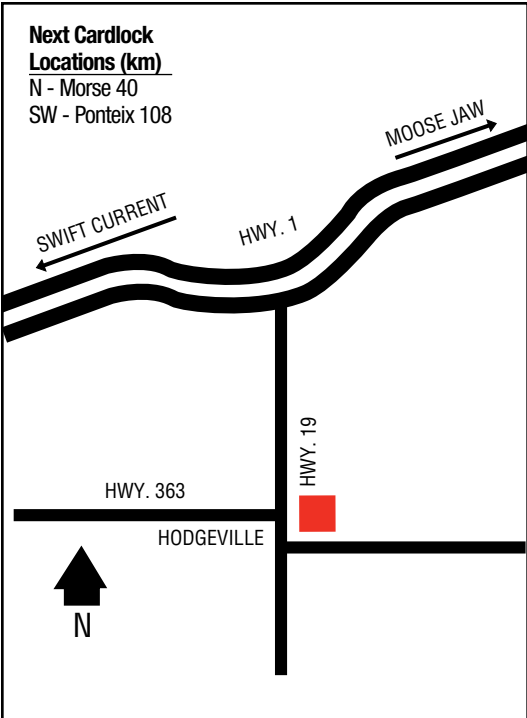

## Next Cardlock Locations (km)

N - Morse 40

SW - Ponteix 108

SK

D, MD, R

Store Hours: 9 a.m. - 12 noon and

1 p.m. - 6 p.m. (Mon. - Sat.) RR, CS, TS, FC