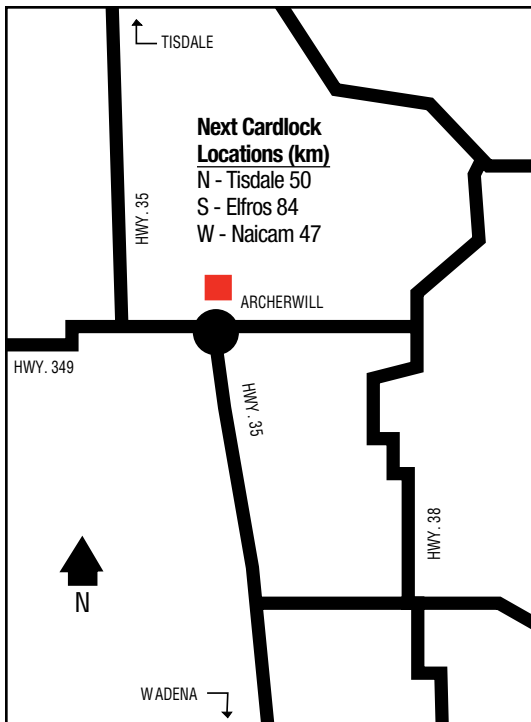

ARCHERWILL

52 26 30.29N
103 51 47.97W

143

The Archerwill Co-operative Association Limited
306-323-2134 (Retail Petro.)
306-323-2150 (Retail Admin.)

D, MD, R, P, PR

8 a.m. - 9 p.m. (Mon. - Sat.) RR, CS, T, TS, FC

9 a.m. - 9 p.m. (Sun. & Stat. Holidays)