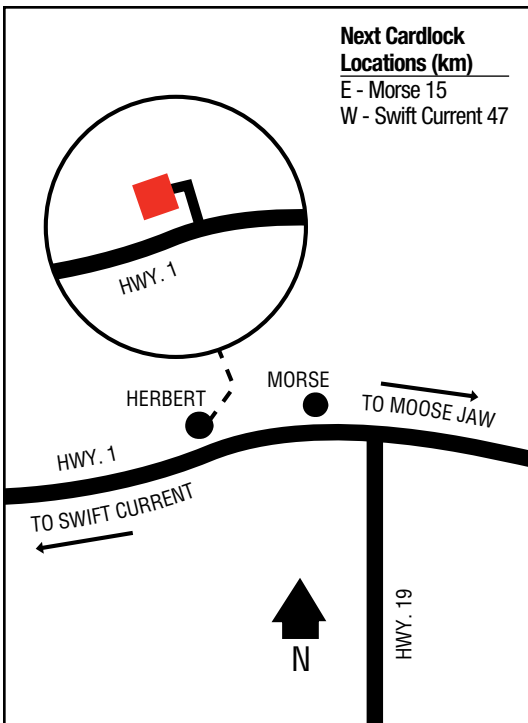

The Pioneer Co-operative Association Limited
Highway 1
306-784-2233 (Petro.)
306-784-2227 (Admin.)

SK

D, MD, RR, CS

C-Store Hours: 7:30 a.m. - 9 p.m. (Mon. - Sat.)

9 a.m. - 9 p.m. (Sun. & Holidays)