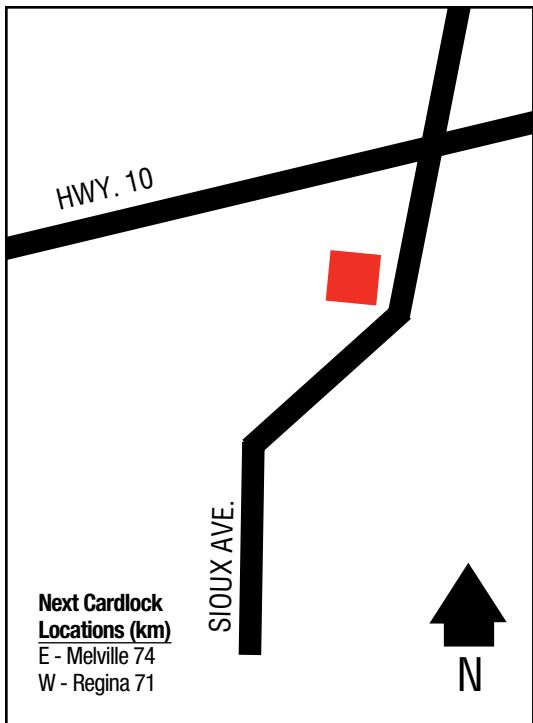

FT. QU'APPELLE

.....

50 45 50.67N
103 47 05.46W

180

Prairie Co-operative Limited
366 Sioux Avenue S.
306-728-5811 (Petro.)
306-728-5497 (Admin.)

SK

**Next Cardlock
Locations (km)**

E - Melville 74

W - Regina 71

D, MD, R