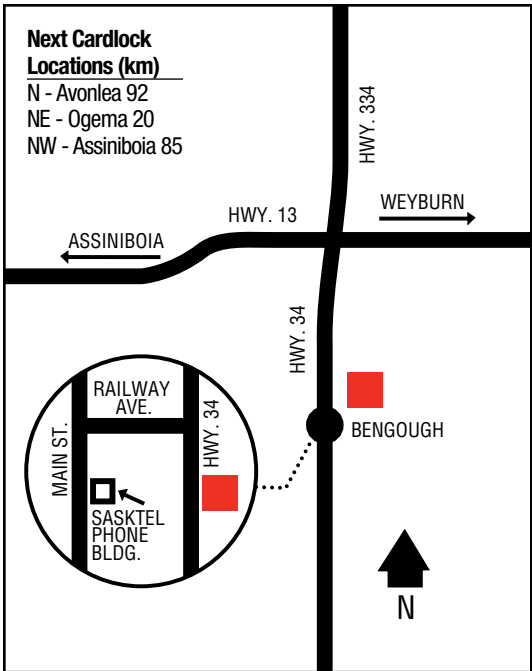

## Next Cardlock Locations (km)

S - Prince Albert 230

NE - Creighton 324

SK

D, R, TH, ST

Store Hours: 7 a.m. - 11 p.m. Daily for RR, CS

# BEAUBIER

.....

49 07 32.58N  
104 04 42.89W

147

The Beaubier Co-operative Association Limited  
1 Railway Avenue  
306-447-4613

D, MD, R, RR, CS, TS, O  
8 a.m. - 5 p.m. (Mon. - Sat.)

# BEECHY

.....

50 52 35.03N  
107 23 01.96W

148

Riverbend Co-operative Ltd.  
Highway 342  
306-859-2136

SK

D, MD, R, RR, O, ST, FC

Bengough Co-operative Limited  
140 - 3rd Street E. SOC 0K0  
306-268-2040