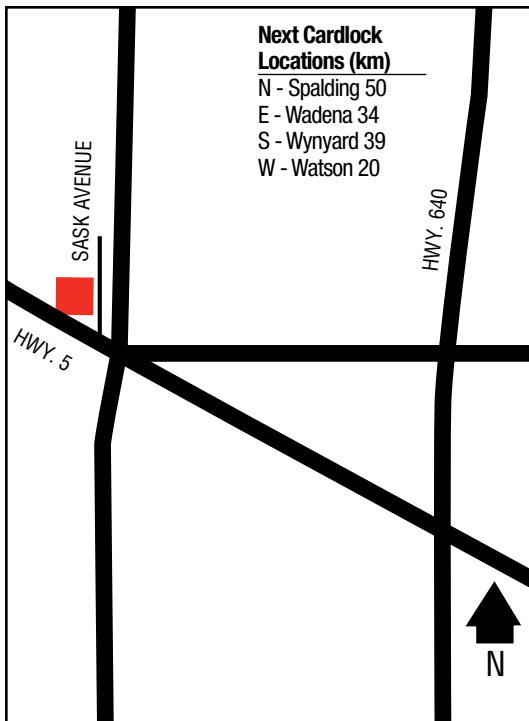

QUILL LAKE

.....

52 04 11.37N
104 15 24.02W

235

The Quill Lake Oil Co-operative Limited
Highway 5 & Sask. Avenue
306-383-2313
306-383-4131 (After Hours)

D, MD, R, P, TS, O, TH, ST

Service Centre: 8 a.m. - 6 p.m. (Mon. - Sat.) Closed Sunday. Call after-hours number if service is required