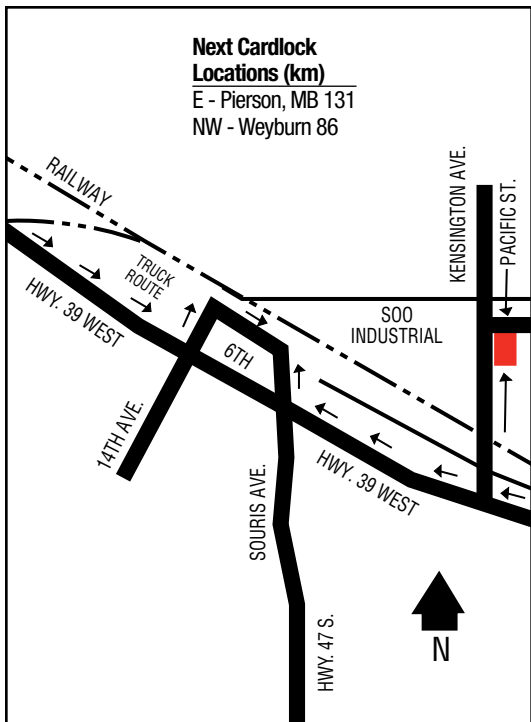

Southern Plains Co-operative Limited
311 Kensington Avenue
306-637-4330 (Bulk Petro.)
306-637-4300 (Retail Admin.)

D, MD, R, T, ST, FC

Farm Centre: 8 a.m. - 5 p.m. (Mon. - Sat.) O, RR