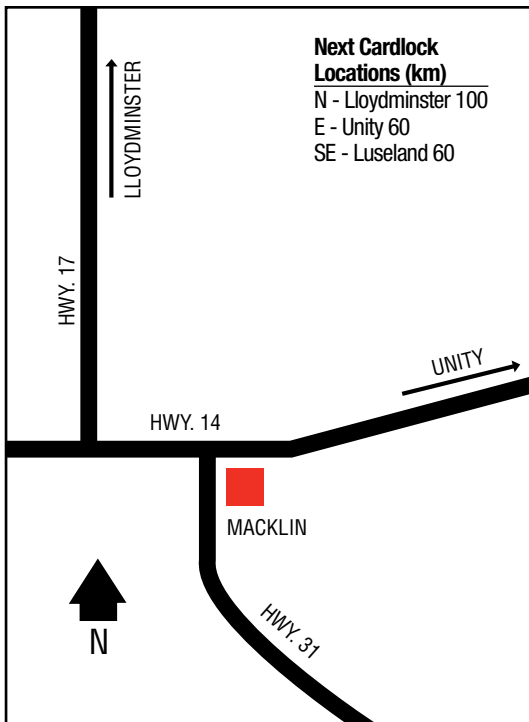

The Delta Co-operative Association Limited
Junction of Highways 31 and 14
306-753-2221 (Macklin); 306-228-2627 (Retail
Petro.); 306-228-2662 (Admin.)

SK