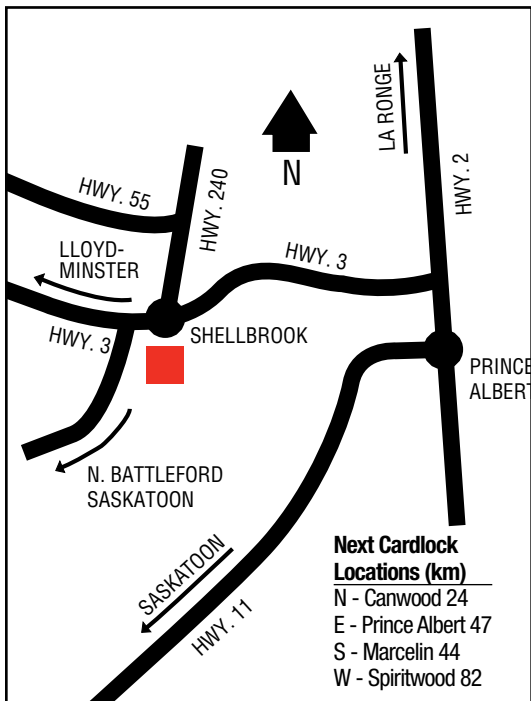

SHELLBROOK

53 13 06.22N
106 23 33.60W

253

The Prince Albert Co-operative Association Limited
203 Railway Avenue W. S0S 2E0
306-747-2122 (Shellbrook Petro.)
306-764-6488 (Prince Albert Petro.)
306-764-9393 (Retail Admin. Prince Albert)

SK

D, MD, R