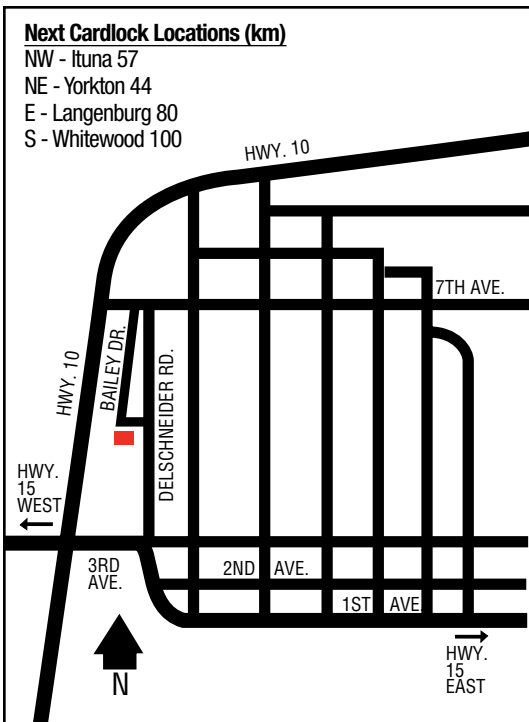

Prairie Co-operative Limited
200 Bailey Drive
306-728-3992 (C-Store)
306-728-5497 (Retail Admin.)

SK

D, MD, R, PR, RR, CS, T, O, OP, TH, ST
Store Hours: 7 a.m. - 11 p.m.