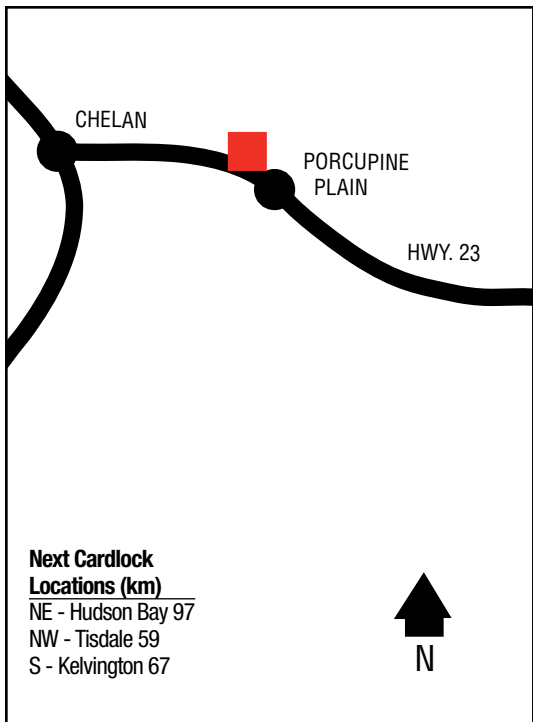

PORCUPINE PLAIN

52 35 46.57N
103 15 16.17W

232

.....
The Parkland Co-operative Association Limited
Highway 23
306-278-2752 (Retail Petro.)

D, MD, R, P, OP, TH, ST

Store Hours: 8 a.m. - 8 p.m. (Mon. - Sat.)

9 a.m. - 5:30 p.m. (Sun.)