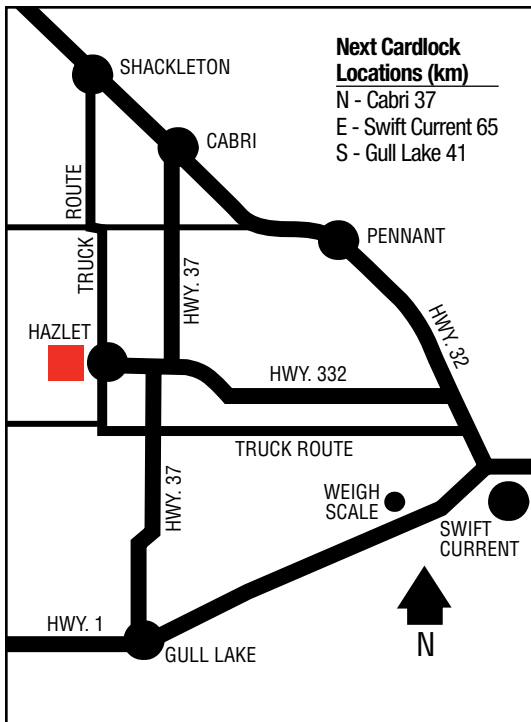

**Next Cardlock  
Locations (km)**

NE - Delisle 38

SW - Rosetown 36

MD, R, T

SK

Hazlet Co-operative Association Limited  
300 Railway Box 120 S0N 1E0  
306-678-2122

SK

D, MD, R, PR, RR, TS, O, OP, FC  
C-Store Hours: 8 a.m. - 5 p.m. (Mon. - Fri.)  
9 a.m. - 1 p.m. (Sat.) Closed Sunday