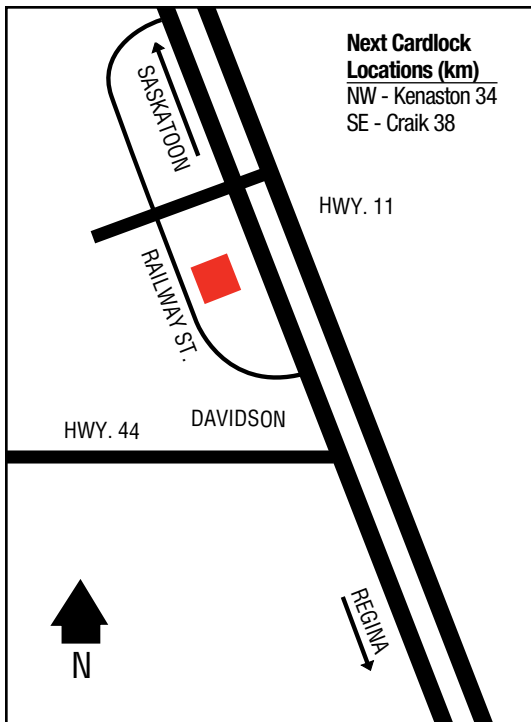

DAVIDSON
.....

51 15 38.22N
105 59 29.74W

171

Riverbend Co-operative Ltd.
Box 708 S0G 1A0
912 Railway Street
306-567-2013 (Retail Petro.)

D, MD, R, TH
8 a.m. - 6 p.m. (Mon. - Sat.) RR