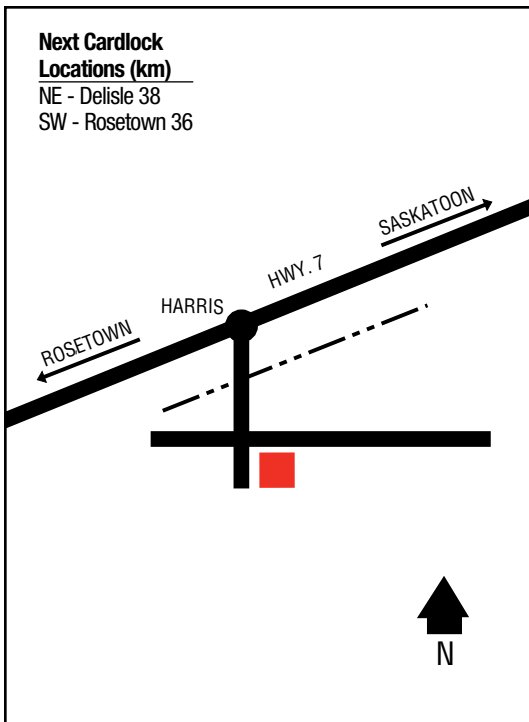

Feudal Co-operative Association Limited
Box 39, Perdue, Sk. S0K 3C0
306-237-4639 (Retail Petro. & Admin.)

**Next Cardlock
Locations (km)**

NE - Delisle 38

SW - Rosetown 36

MD, R, T

SK