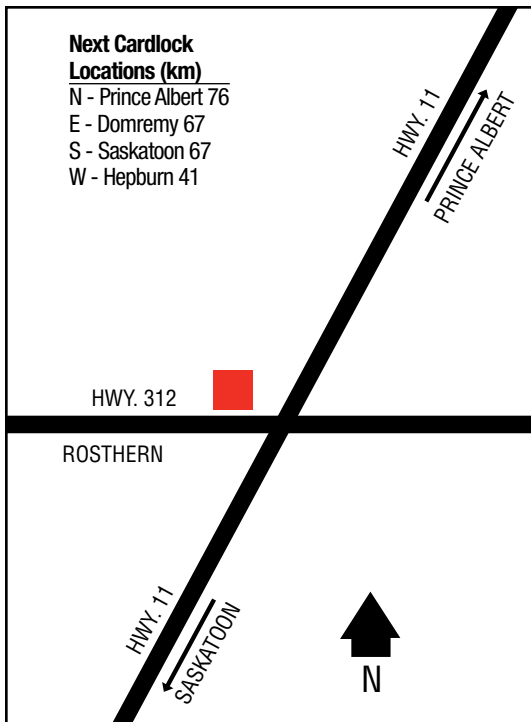

Hepburn Co-operative Association Limited
Highway 312
306-947-2188

D, MD, R, ST