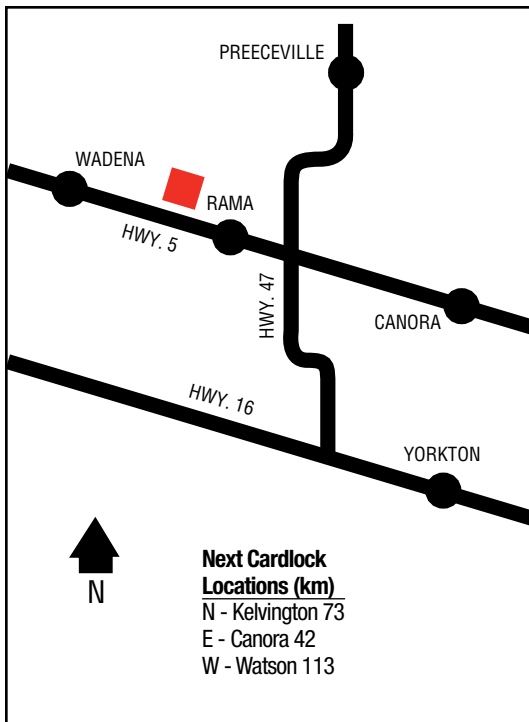

RAMA

.....

51 46 28.07N
103 03 07.44W

237

Corporate Bulk Plant & Cardlock
Highway 5 West of Rama
Box 160 S0A 3H0
306-593-6006 (Retail Petro. & Admin.)

SK

D, MD, R, TH