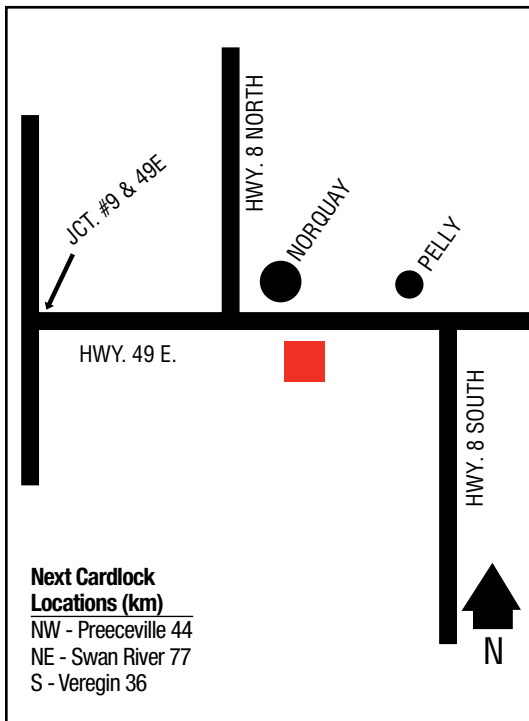

NORQUAY

.....

51 52 52.08N
102 05 14.13W

225

Norquay Co-operative Association Limited
#13 Highway 49 E.
306-594-2215
306-594-7592 (After Hours)

D, MD, R, P, ST, CS, FC, O, OP, PR
Store Hours: 8:30 a.m. - 5:30 p.m. (Mon. - Sat.)
Call after-hours number if service is required