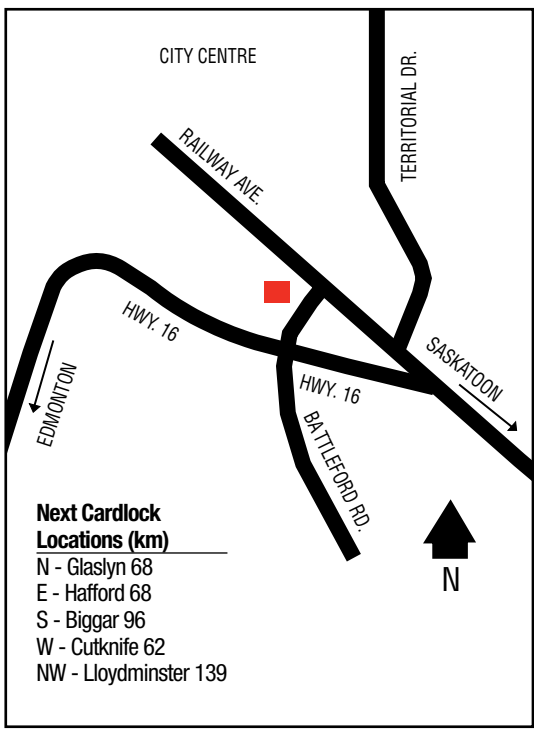

NORTH BATTLEFORD

52 45 45.89N
108 17 08.84W

226

Battlefords & District Co-operative Ltd.
906 Battleford Road @ Agro Centre
306-446-7218 or 7288 (Retail Petro.)
306-445-9800 (Retail Admin.)

SK

D, MD, R, T, OP

Open 8 a.m. - 6 p.m. (Mon. - Sat.) FC, RR