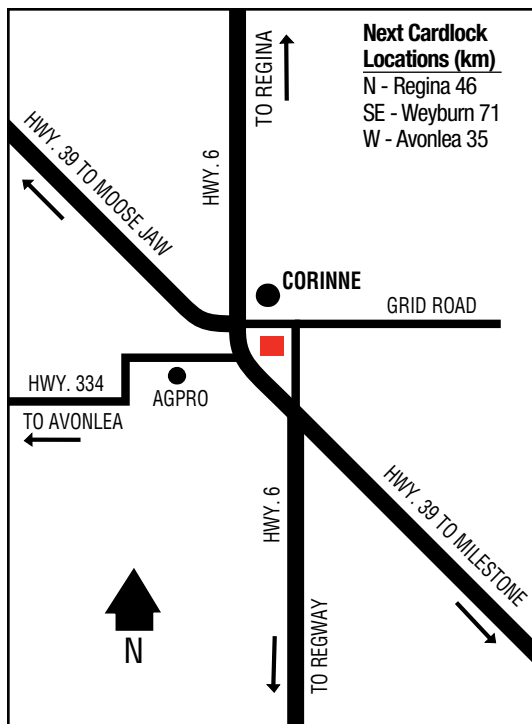

# CORINNE

.....

50 01 46.75N  
104 36 01.04W

166

Corinne Corporate Bulk Plant & Cardlock  
Junction of Highways 6 and 39  
306-721-7070

SK

**Next Cardlock Locations (km)**  
N - Regina 46  
SE - Weyburn 71  
W - Avonlea 35