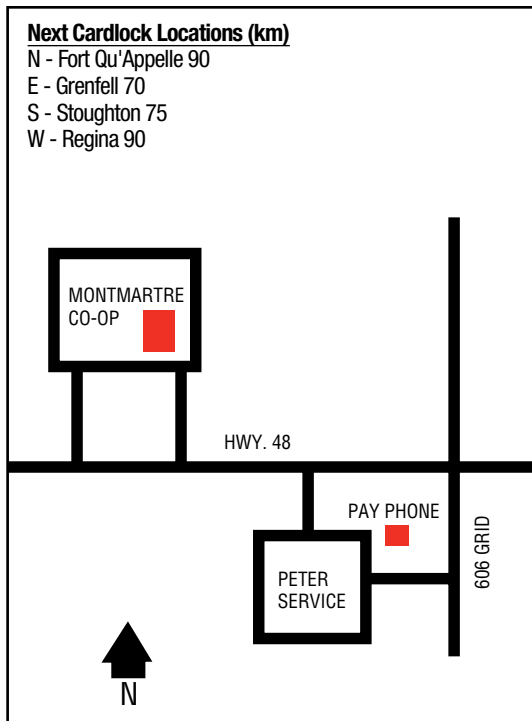

## Next Cardlock Locations (km)

- N - Fort Qu'Appelle 90
- E - Grenfell 70
- S - Stoughton 75
- W - Regina 90

SK

D, R, PR, CS, T, TS, O

7 a.m. - 8 p.m. (Mon. - Sat.)

10 a.m. - 7 p.m. (Sun. & Stat. Holidays)