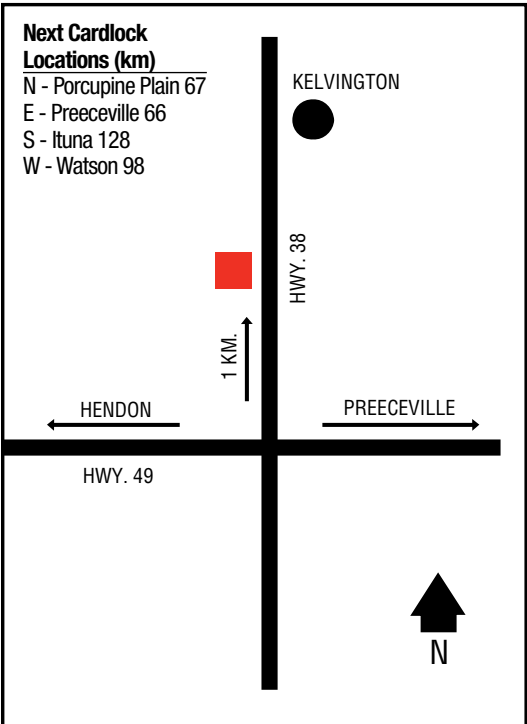

KELVINGTON

52 08 55.47N
103 31 49.45W

195

East Central Co-operative Limited
Box 190 S0A 1W0
306-327-4744

SK

D, MD, R, TH, ST