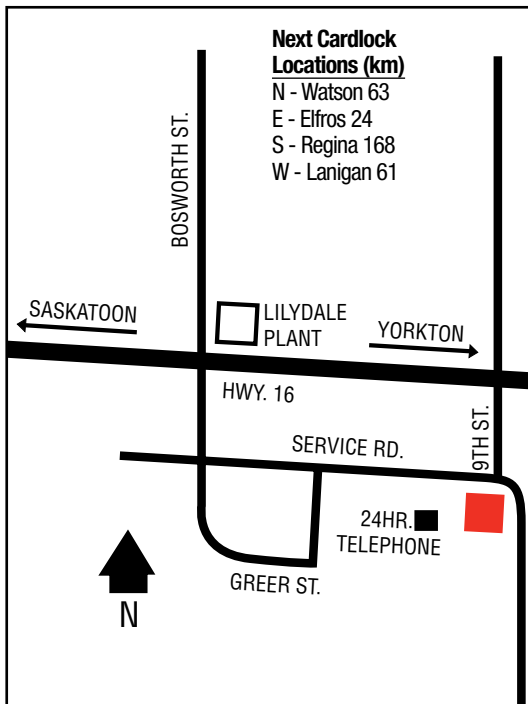

Wynyard Co-operative Association Limited
581 South Service Road
306-554-3644 (Retail Petro.)
306-554-3443 (Retail Admin.)

D, MD, R, PR, RR, S, CS, T, O, OP, FC
C-Store Hours: 6 a.m. - 11 p.m. (Mon. - Sat.)
7 a.m. - 11 p.m. (Sun. & Holidays) RR