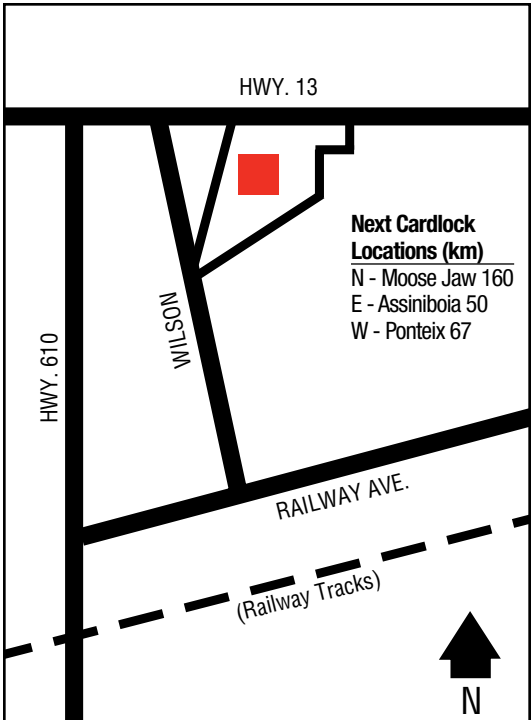

# WOODROW

.....

49 41 52.530N  
106 43 26.28W

274

The Woodrow Co-operative Association Limited  
Highway 13  
306-472-3742

SK

**Next Cardlock  
Locations (km)**  
N - Moose Jaw 160  
E - Assiniboia 50  
W - Ponteix 67