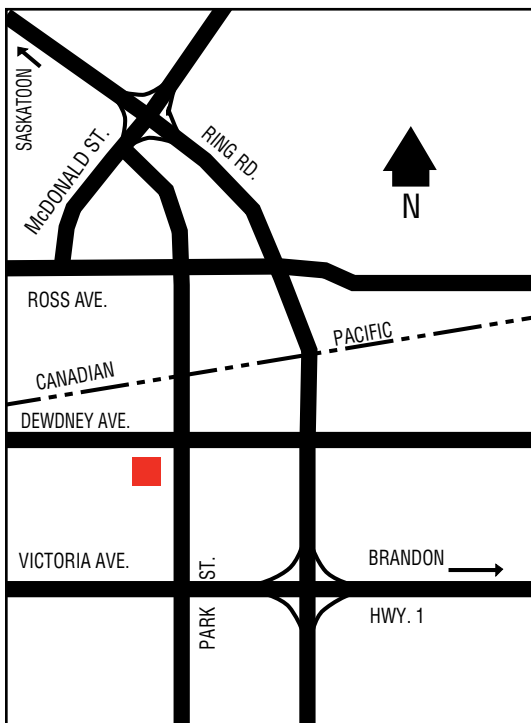

REGINA

.....

50 27 17.30N
104 34 22.30W

241

Sherwood Co-operative Association Limited
Park Street & Dewdney Avenue
306-791-9308 (Gas Bar) / 306-791-9376 (Petro.)

D, M, R, P, RR, T, CS

RR & CS Hours: 7 a.m. - 10 p.m. (Mon. - Sat.)

8 a.m. - 9 p.m. (Sun.)