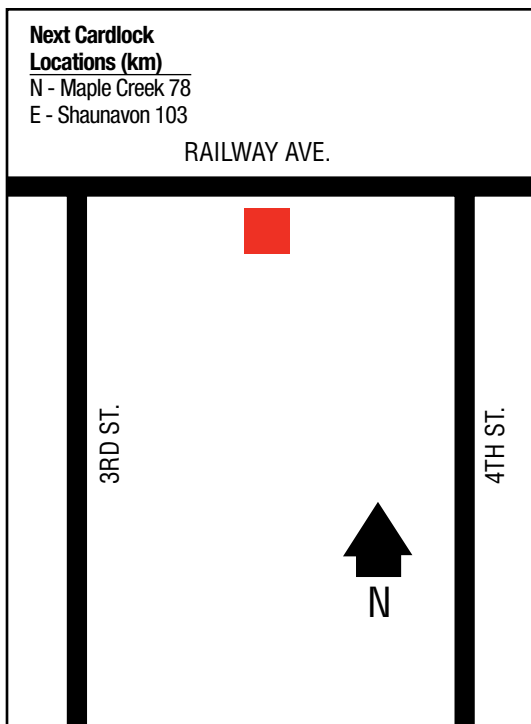

HWY. 2

N

D, MD, R, P

SK

Pioneer Co-operative Association Ltd.  
Railway Avenue and 4th Street  
306-299-2022

**SK**

D, MD, R, FC

Farm Centre Hours: 7 a.m. - 6 p.m. (Mon. - Fri.)