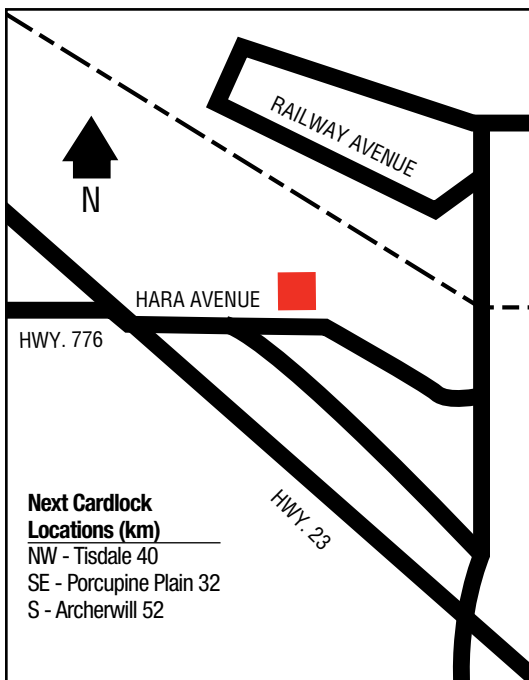

BJORKDALE

52 42 42.08N
103 38 53.40W

153

The Beeland Co-operative Association Limited
202 Hara Avenue
306-886-2112 (Retail Petro.)
306-873-5111 (Retail Petro.)
306-873-2688 (Retail Admin.)

**Next Cardlock
Locations (km)**

NW - Tisdale 40
SE - Porcupine Plain 32
S - Archerwill 52

D, MD, R, CS, TH, O
8:30 a.m. - 5:30 p.m. (Mon. - Sat.)