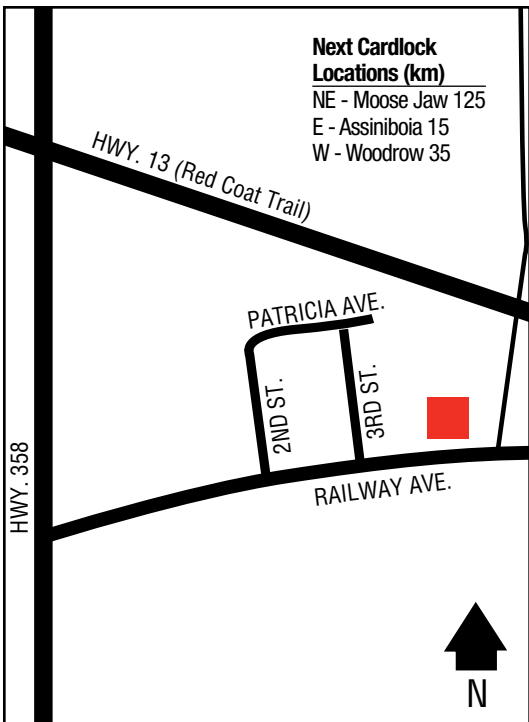

LIMERICK

.....

49 39 06.56N
106 15 17.06W

203

The Limerick Co-operative Association Limited
1501 Railway Avenue
306-263-2033

SK

D, R, P, PR, RR, CS, TS, O, OP, FC
Store Hours: 7:30 a.m. - 6 p.m.
24 Hr. Pay Phone - Limerick Hotel