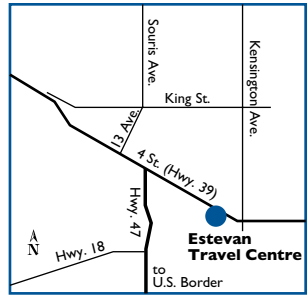

Estevan

Travel Centre

201 - 4 St. (Hwy. 39)

P: (306) 634-3109 F: (306) 634-7888

GPS – Long: -102.97497650 Lat: 49.1329785200

HOURS OF OPERATION:

C-store, restaurant, retail gas: 5 am - 11 pm 7 days/wk;
Cardlock operates 24 hrs/day, 7days/week

Site #2906

ROUTE COMMANDER PRODUCTS AVAILABLE:

Diesel

PRODUCTS & SERVICES AVAILABLE:

NEAREST HUSKY ROUTE COMMANDER FACILITIES:

N	Regina, SK	200 km
E	Brandon, MB	293 km
W	Swift Current, SK	410 km

Regina (1)

Travel Centre

1755 Prince of Wales Dr.

P: (306) 789-3477 F: (306) 789-3060

GPS – Long: -104.53296000 Lat: 50.4499740000

HOURS OF OPERATION:

24 hours/day, 7 days/week